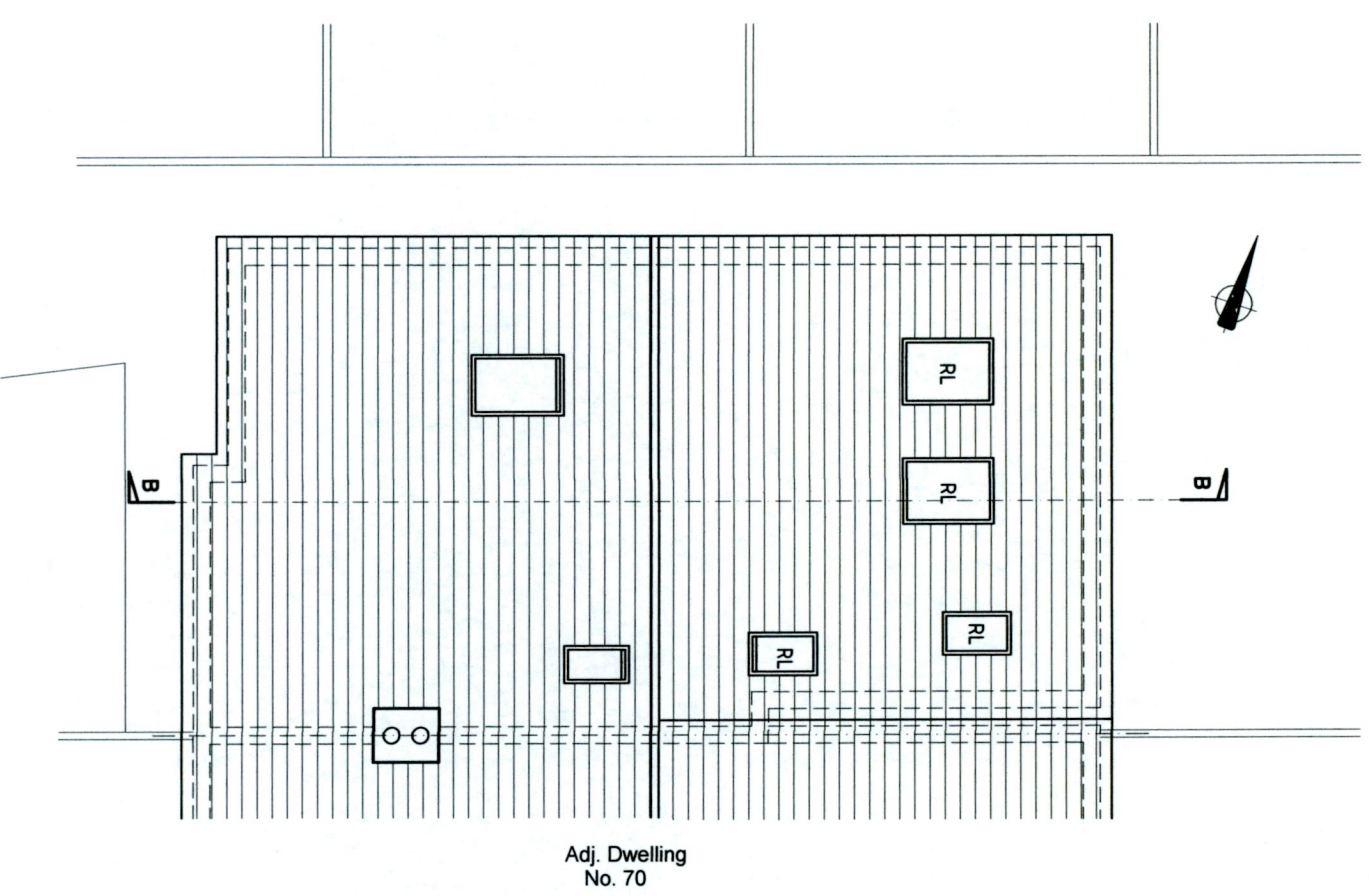

Adj. Dwelling No. 70

Existing Roof Plan.
Scale 1:100

Adj. Dwelling No. 70

Proposed Roof Plan.
Scale 1:100

Date	By	Rev.

Drawing Title First Floor Demolition & Construction at 69 Cherrywood Grove, Clondalkin, Dublin 22. Roof Plans.	
Applicant: Damien Long, 69 Cherrywood Grove, Clondalkin, Dublin 22.	Agent: John Shevlin 114 Ashington Rise, Navan Road, Dublin 7.
Drn. JDS Date 25.01.22. Scales As Shown at A3	Job No. 2218 Drawing No. 02 Rev.