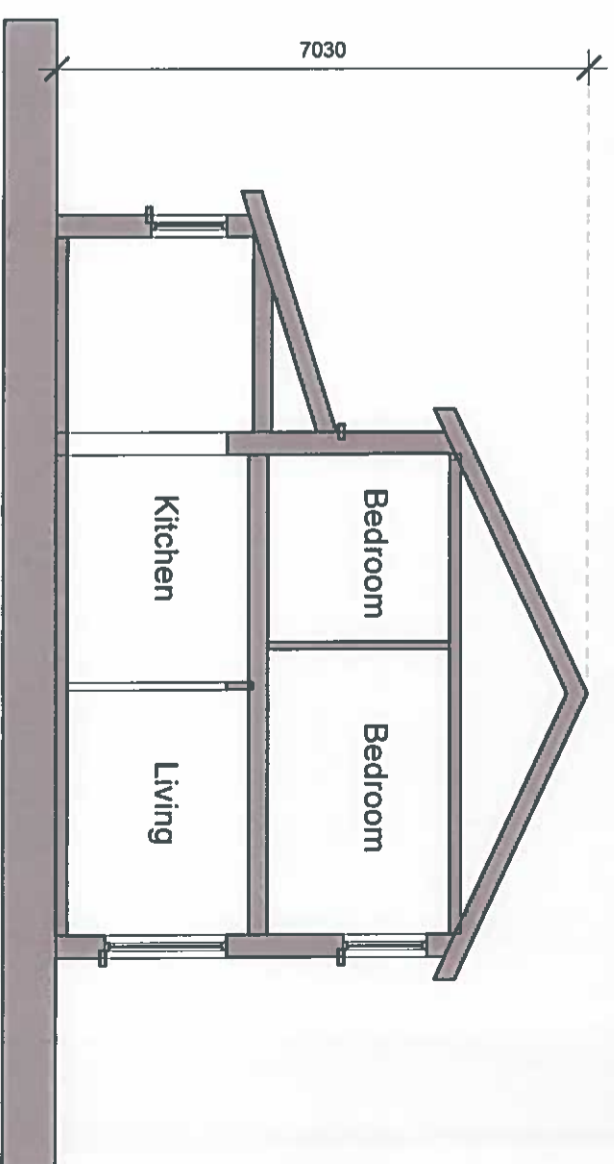

DRAWING NO.
 PL02

1 Front Elevation - Proposed

1 : 100

2 Front Elevation - Existing

1 : 100

P Section - Proposed

1 : 100

E Section - Existing

1 : 100

Amy Mc Donald	
31 Arthur Griffith Park, Lucan, Co. Dublin	
T 085 750 7770	
PROJECT TITLE	Proposed front & rear extensions at 31 Arthur Griffith Park, Lucan, Co. Dublin
DRAWING TITLE	FRONT ELEVATION & SECTION
SCALE	1 : 100
DATE	
REVISION	A
DRAWING NO.	PL04