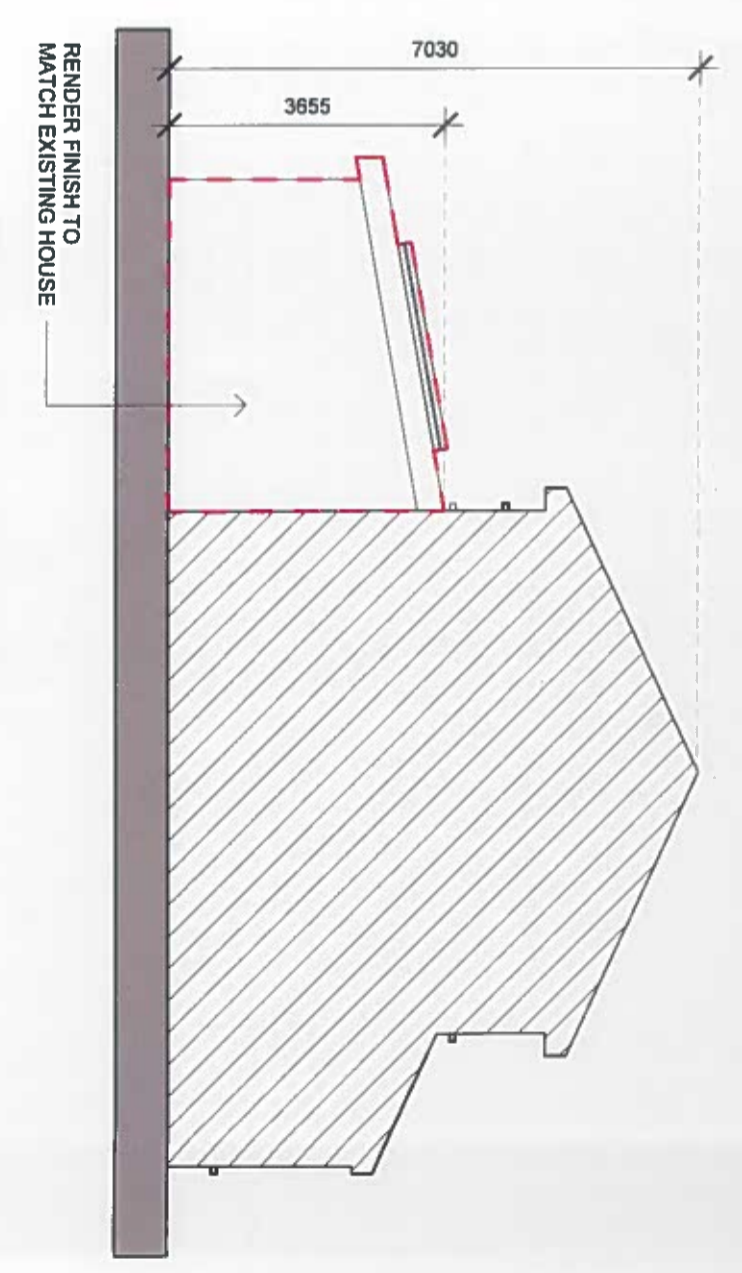

3
Side Elevation 1
1 : 100