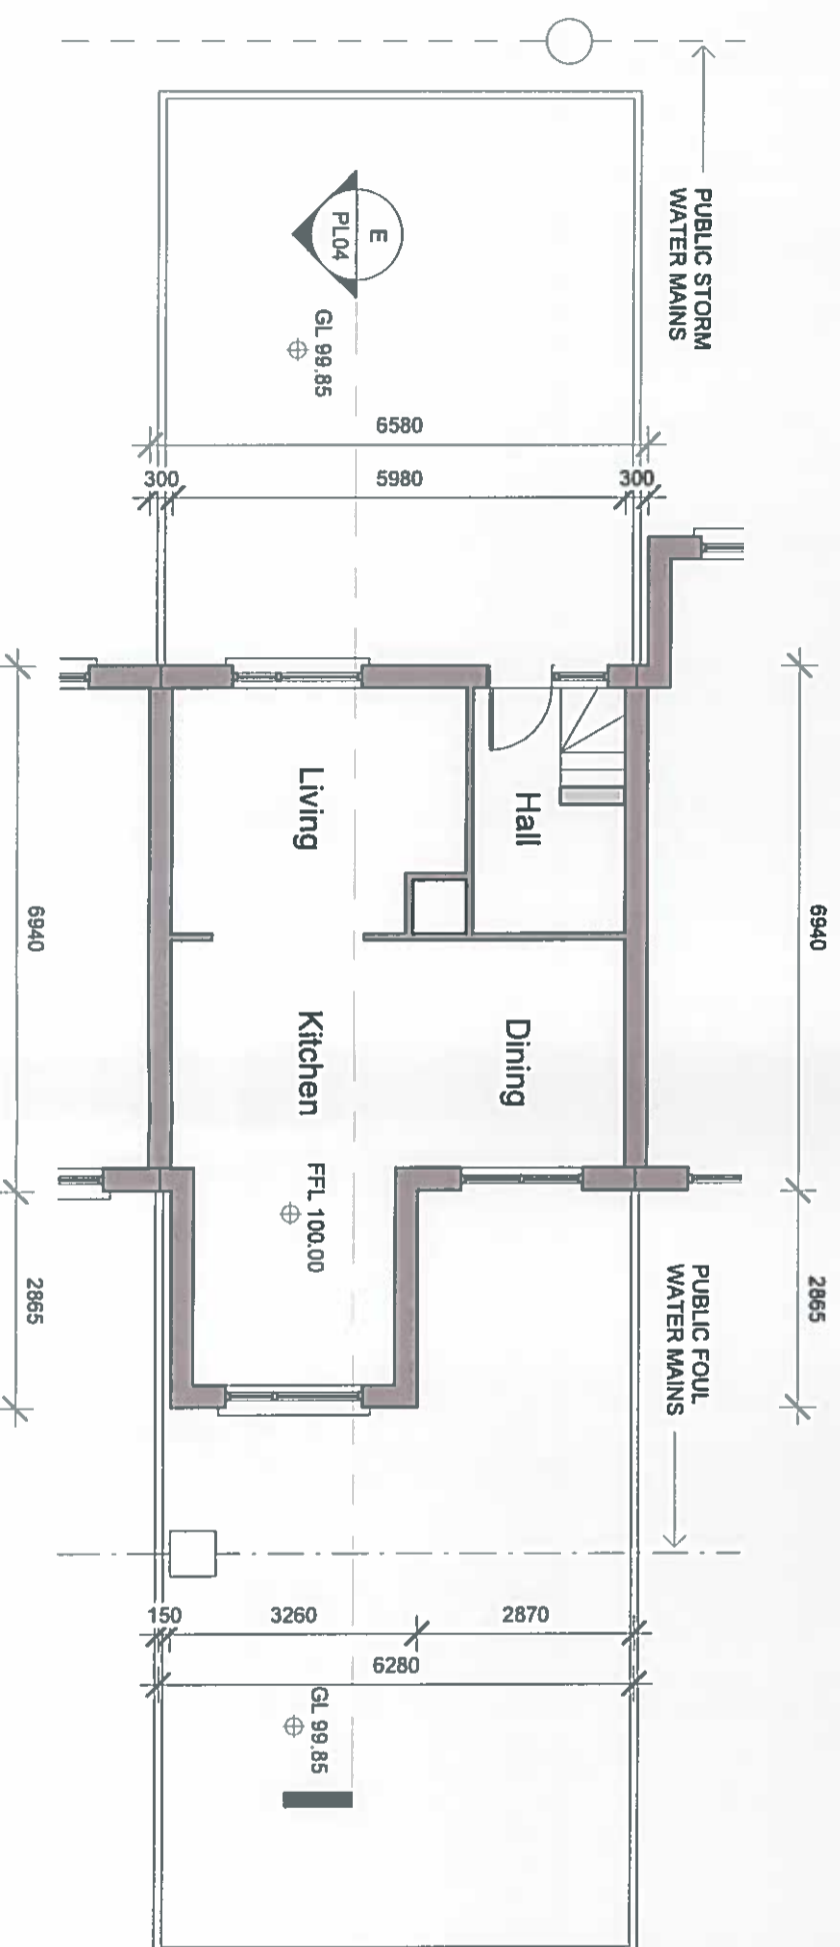

DRAWING TITLE
SITE LAYOUT

SCALE
1 : 100

BOARD NO.
PL01

REVISION
A

1 Ground Floor - Proposed

1 : 100

2 Ground Floor - Existing

1 : 100

Amy Mc Donald
 31 Arthur Griffith Park, Lucan, Co. Dublin
 T 085 750 7770

PROJECT TITLE
 Proposed front & rear extensions at 31 Arthur Griffith Park, Lucan, Co. Dublin

DRAWING TITLE
 GROUND FLOOR PLAN

SCALE	1 : 100
DATE	
REVISION	A

DRAWING NO.
 PL02

1 Front Elevation - Proposed

1 : 100

2 Front Elevation - Existing

1 : 100

P Section - Proposed

1 : 100

E Section - Existing