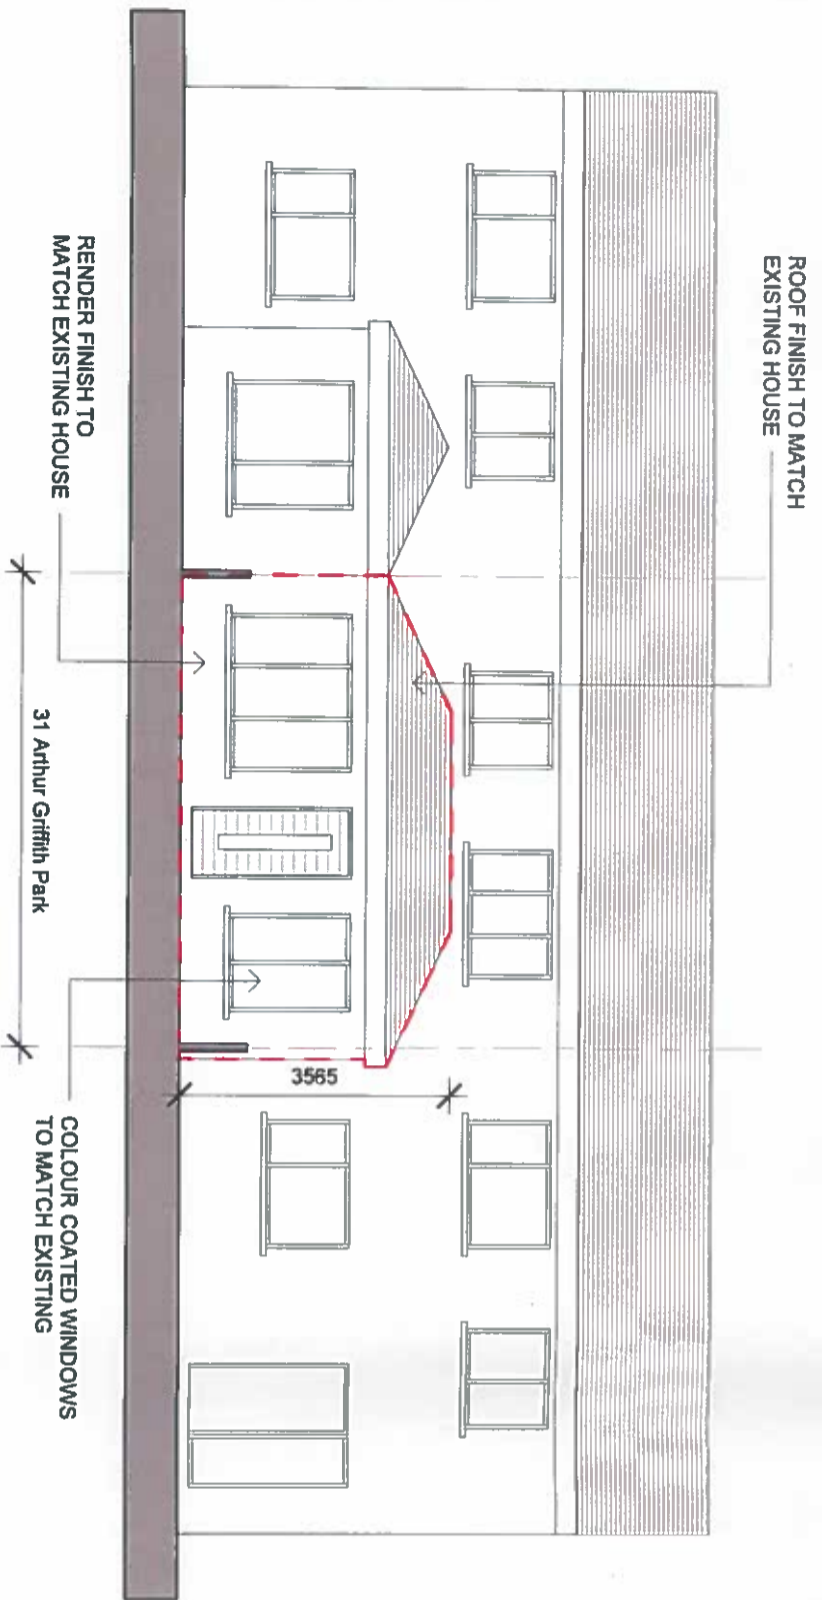

DRAWING TITLE
SITE LAYOUT

SCALE
1 : 100

BOARD NO.
PL01

REVISION
A

1 Ground Floor - Proposed

1 : 100

2 Ground Floor - Existing

1 : 100

Amy Mc Donald
 31 Arthur Griffith Park, Lucan, Co. Dublin
 T 085 750 7770

PROJECT TITLE
 Proposed front & rear extensions at 31 Arthur Griffith Park, Lucan, Co. Dublin

DRAWING TITLE
 GROUND FLOOR PLAN

SCALE	1 : 100
DATE	
REVISION	A

DRAWING NO.
 PL02

1 Front Elevation - Proposed

1 : 100

2 Front Elevation - Existing

1 : 100

P Section - Proposed

1 : 100

E Section - Existing