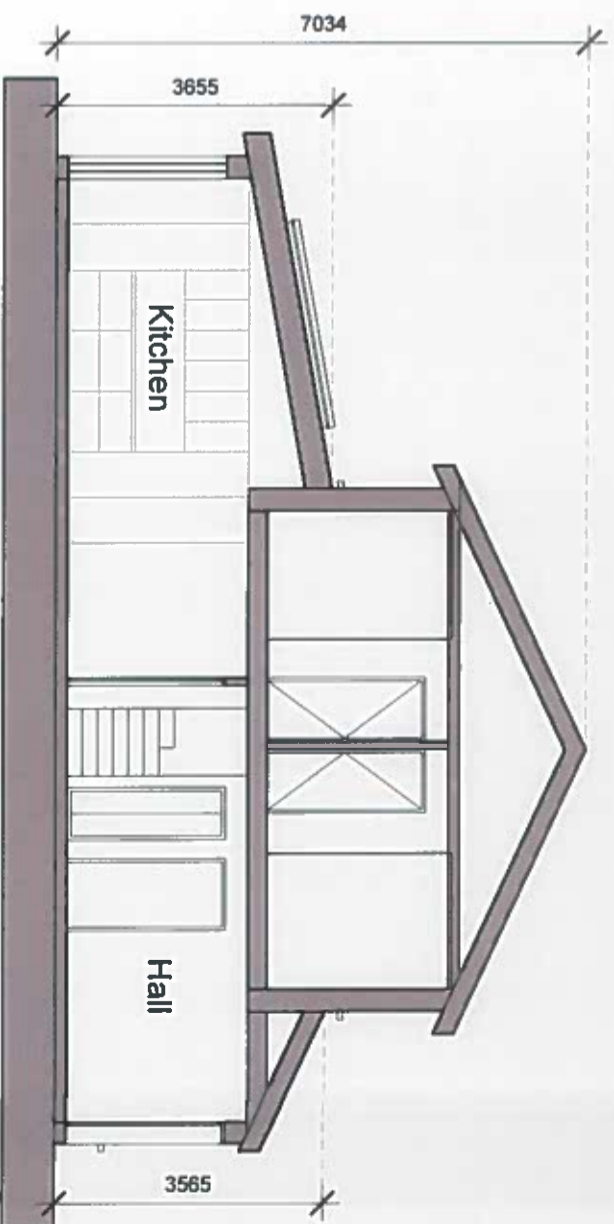

DRAWING NO.
 PL02

1 Front Elevation - Proposed

1 : 100

2 Front Elevation - Existing

1 : 100

P Section - Proposed

1 : 100

E Section - Existing

1 : 100

Amy Mc Donald	
31 Arthur Griffith Park, Lucan, Co. Dublin	
T 085 750 7770	
PROJECT TITLE	Proposed front & rear extensions at 31 Arthur Griffith Park, Lucan, Co. Dublin
DRAWING TITLE	FRONT ELEVATION & SECTION
SCALE	1 : 100
DATE	
REVISION	A
DRAWING NO.	PL04