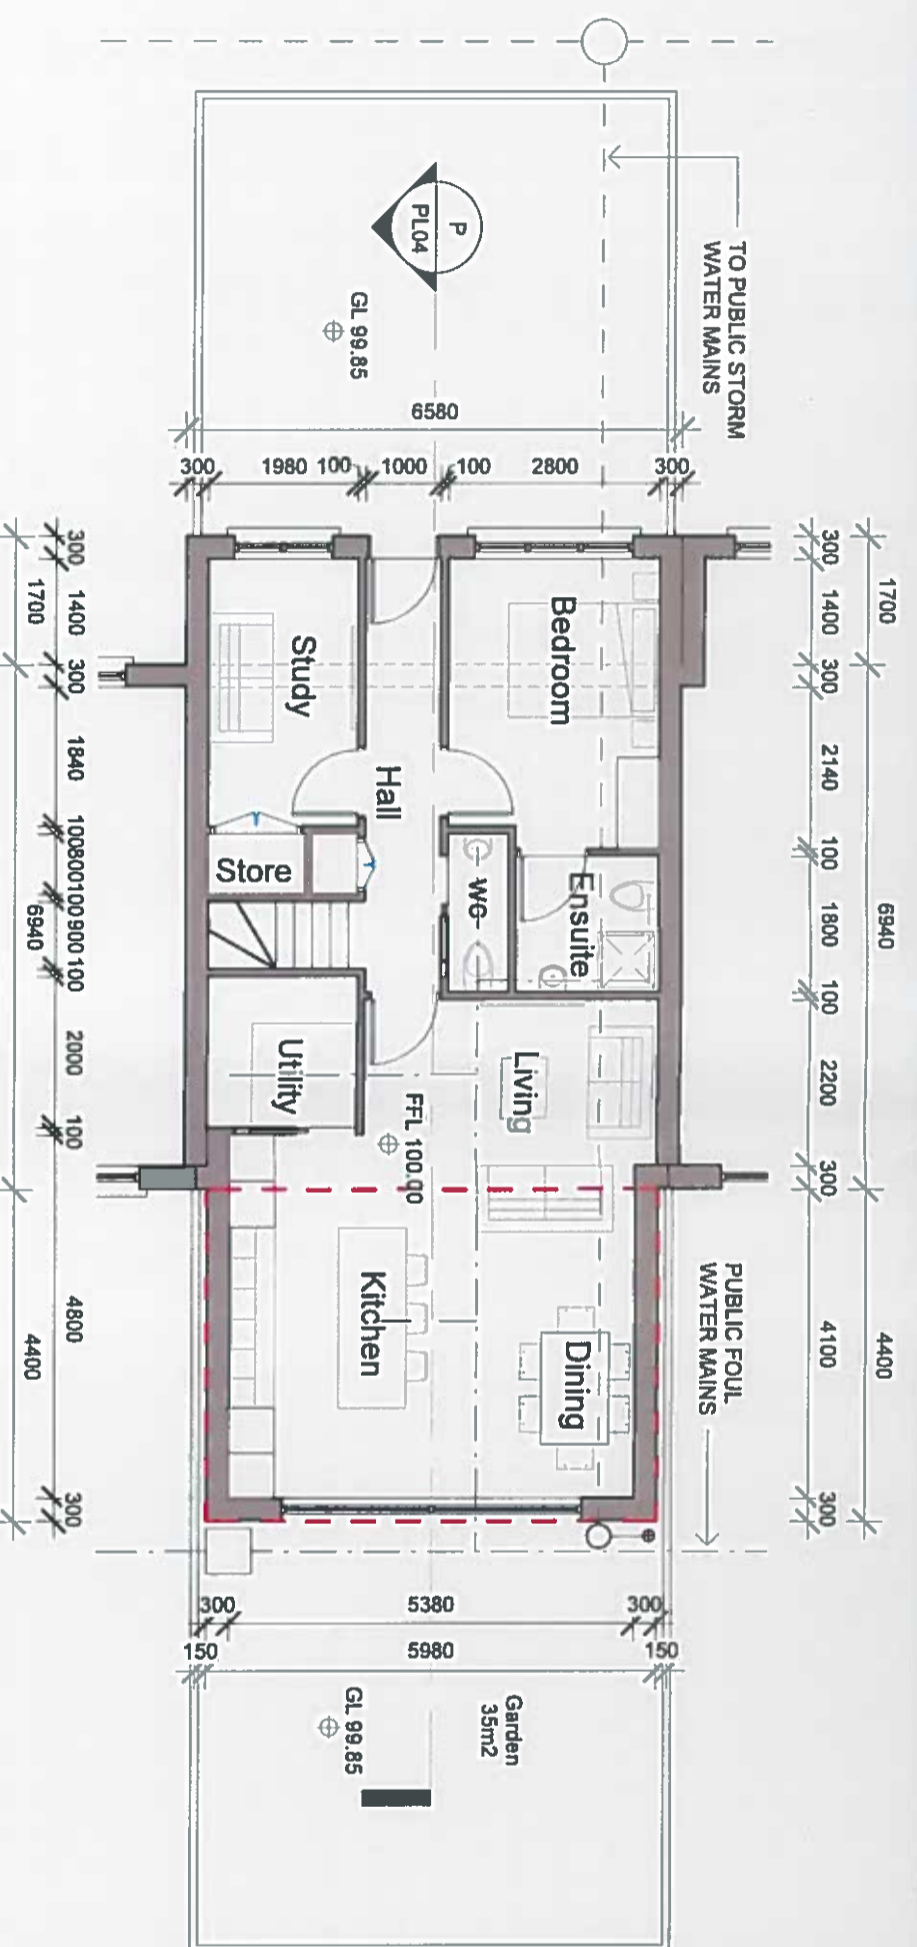

ARTHUR GRIFFITH PARK

1 Site Layout

1 : 100

Amy Mc Donald
31 Arthur Griffith Park, Lucan, Co. Dublin
T 085 750 7770

PROJECT TITLE
Proposed front & rear extensions at 31 Arthur Griffith Park, Lucan, Co. Dublin

DRAWING TITLE
SITE LAYOUT

SCALE
1 : 100

BOARD NO.
PL01

REVISION
A

1 Ground Floor - Proposed

1 : 100

2 Ground Floor - Existing

1 : 100

Amy Mc Donald
 31 Arthur Griffith Park, Lucan, Co. Dublin
 T 085 750 7770

PROJECT TITLE
 Proposed front & rear extensions at 31 Arthur Griffith Park, Lucan, Co. Dublin

DRAWING TITLE
 GROUND FLOOR PLAN

SCALE	1 : 100
DATE	
REVISION	A

DRAWING NO.
 PL02

1 Front Elevation - Proposed

1 : 100

2 Front Elevation - Existing

1 : 100

P Section - Proposed

1 : 100

E Section - Existing