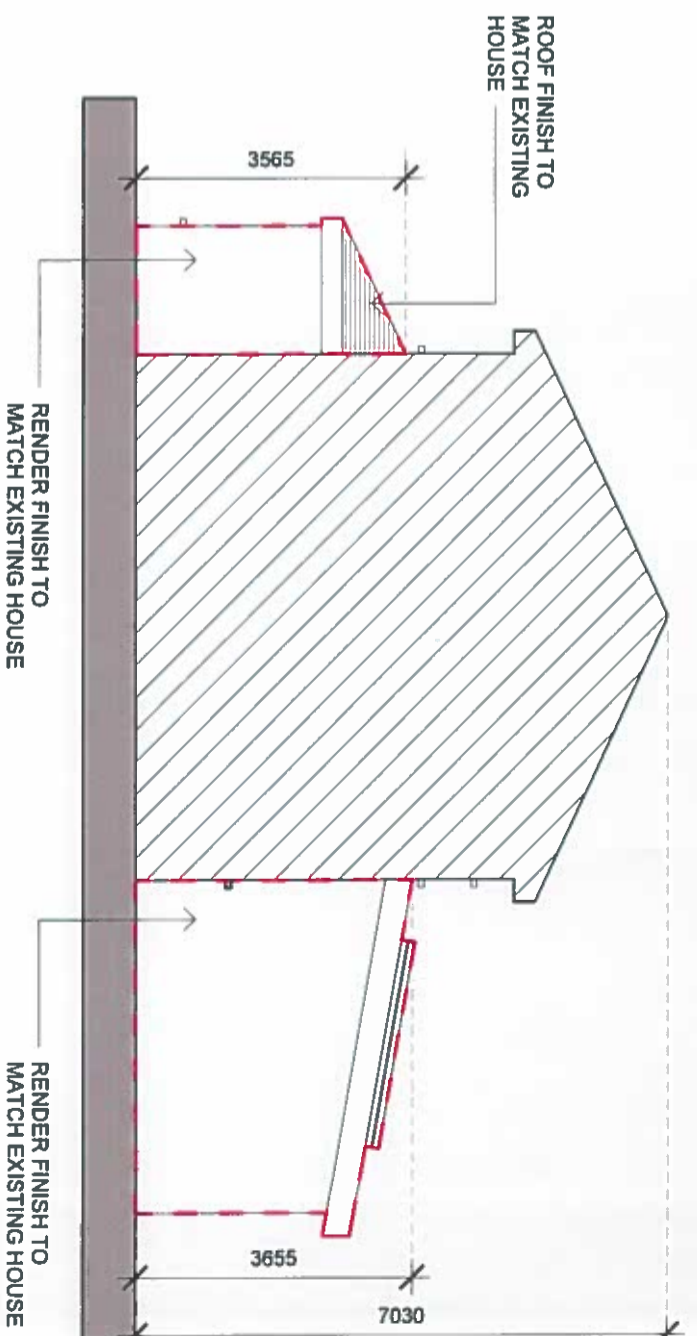

DRAWING NO.
 PL02

1 Front Elevation - Proposed

1 : 100

2 Front Elevation - Existing

1 : 100

P Section - Proposed

1 : 100

E Section - Existing

1 : 100

Amy Mc Donald	
31 Arthur Griffith Park, Lucan, Co. Dublin	
T 085 750 7770	
PROJECT TITLE	Proposed front & rear extensions at 31 Arthur Griffith Park, Lucan, Co. Dublin
DRAWING TITLE	FRONT ELEVATION & SECTION
SCALE	1 : 100
DATE	
REVISION	A
DRAWING NO.	PL04

1
Rear Elevation - Proposed
1 : 100

2
Rear Elevation - Existing
1 : 100

3
Side Elevation 1
1 : 100

4
Side Elevation 2
1 : 100

Amy Mc Donald
31 Arthur Griffith Park, Lucan, Co. Dublin
T 085 750 7770

PROJECT TITLE
Proposed front & rear extensions at 31 Arthur Griffith Park, Lucan, Co. Dublin

DRAWING TITLE
REAR & SIDE ELEVATIONS

SCALE
1 : 100

DATE

REVISION

PL05 A