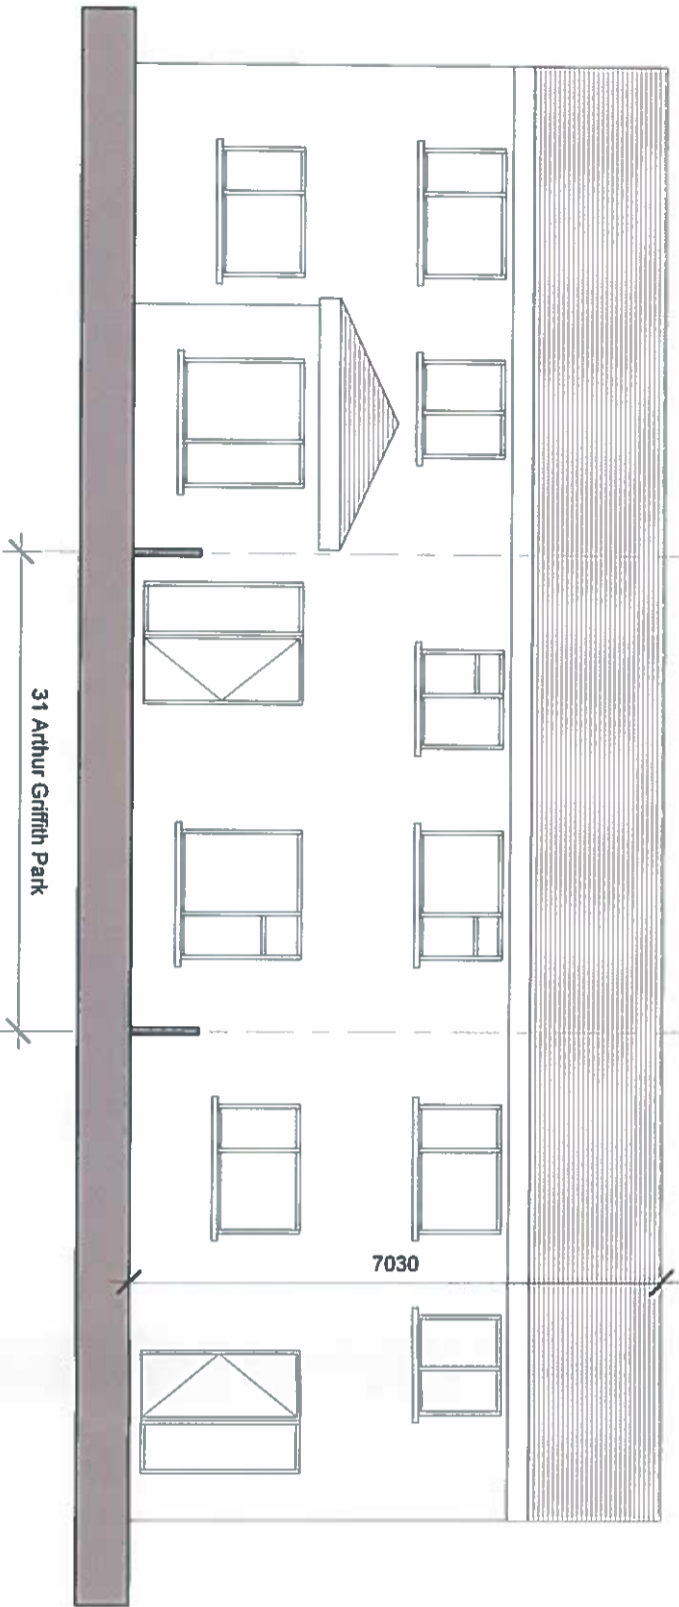

DRAWING TITLE
SITE LAYOUT

SCALE
1 : 100

BOARD NO.
PL01

REVISION
A

1 Ground Floor - Proposed

1 : 100

2 Ground Floor - Existing

1 : 100

Amy Mc Donald
 31 Arthur Griffith Park, Lucan, Co. Dublin
 T 085 750 7770

PROJECT TITLE
 Proposed front & rear extensions at 31 Arthur Griffith Park, Lucan, Co. Dublin

DRAWING TITLE
 GROUND FLOOR PLAN

SCALE	1 : 100
DATE	
REVISION	A

DRAWING NO.
 PL02

1 Front Elevation - Proposed

1 : 100

2 Front Elevation - Existing

1 : 100

P Section - Proposed

1 : 100

E Section - Existing