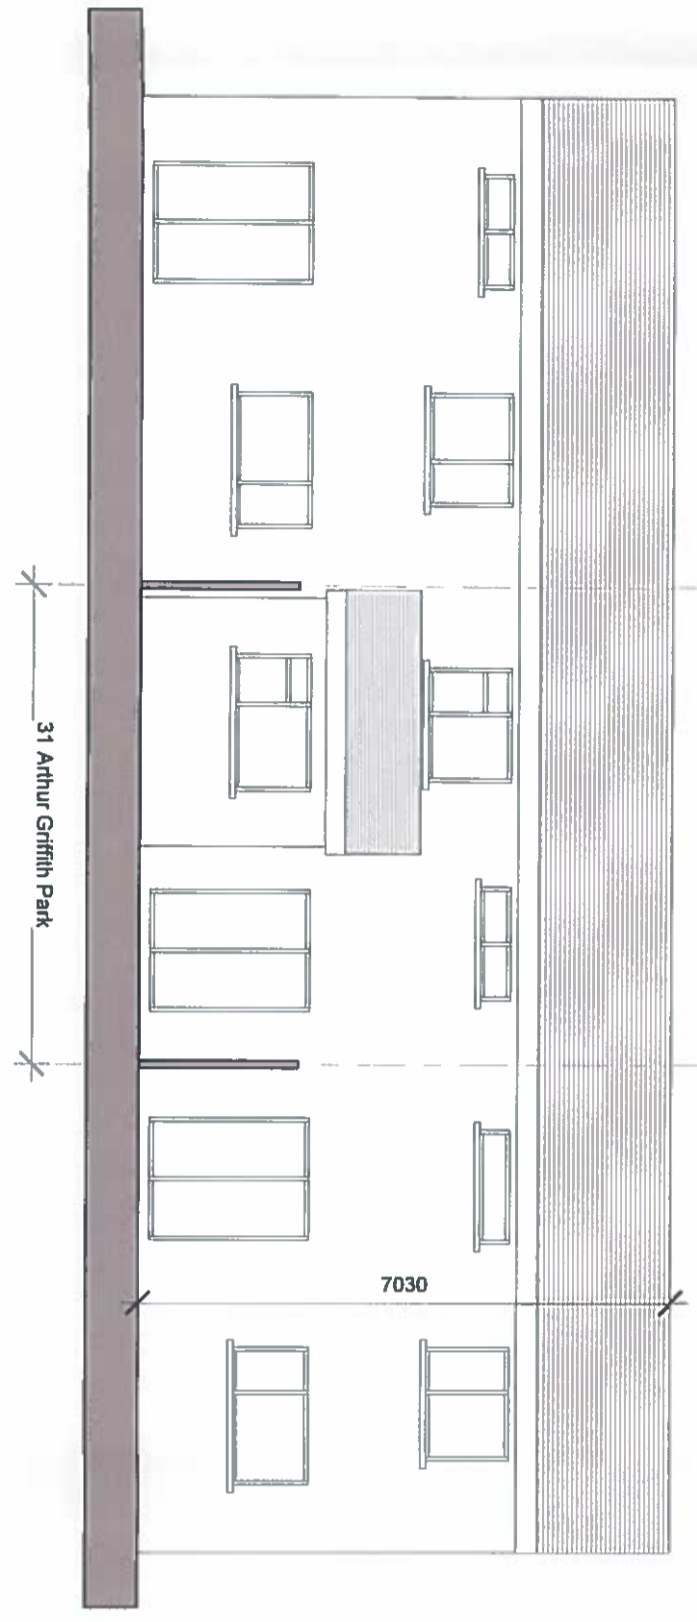

DRAWING TITLE
SITE LAYOUT

SCALE
1 : 100

BOARD NO.
PL01

REVISION
A

1 Ground Floor - Proposed

1 : 100

2 Ground Floor - Existing

1 : 100

DRAWING NO.
 PL02

1 Front Elevation - Proposed

1 : 100

2 Front Elevation - Existing

1 : 100

P Section - Proposed

1 : 100

E Section - Existing

1 : 100

Amy Mc Donald	
31 Arthur Griffith Park, Lucan, Co. Dublin	
T 085 750 7770	
PROJECT TITLE	Proposed front & rear extensions at 31 Arthur Griffith Park, Lucan, Co. Dublin
DRAWING TITLE	FRONT ELEVATION & SECTION
SCALE	1 : 100
DATE	
REVISION	A
DRAWING NO.	PL04

1
Rear Elevation - Proposed
1 : 100

2
Rear Elevation - Existing
1 : 100

3
Side Elevation 1
1 : 100

4
Side Elevation 2
1 : 100

Amy Mc Donald
31 Arthur Griffith Park, Lucan, Co. Dublin
T 085 750 7770

PROJECT TITLE
Proposed front & rear extensions at 31 Arthur Griffith Park, Lucan, Co. Dublin