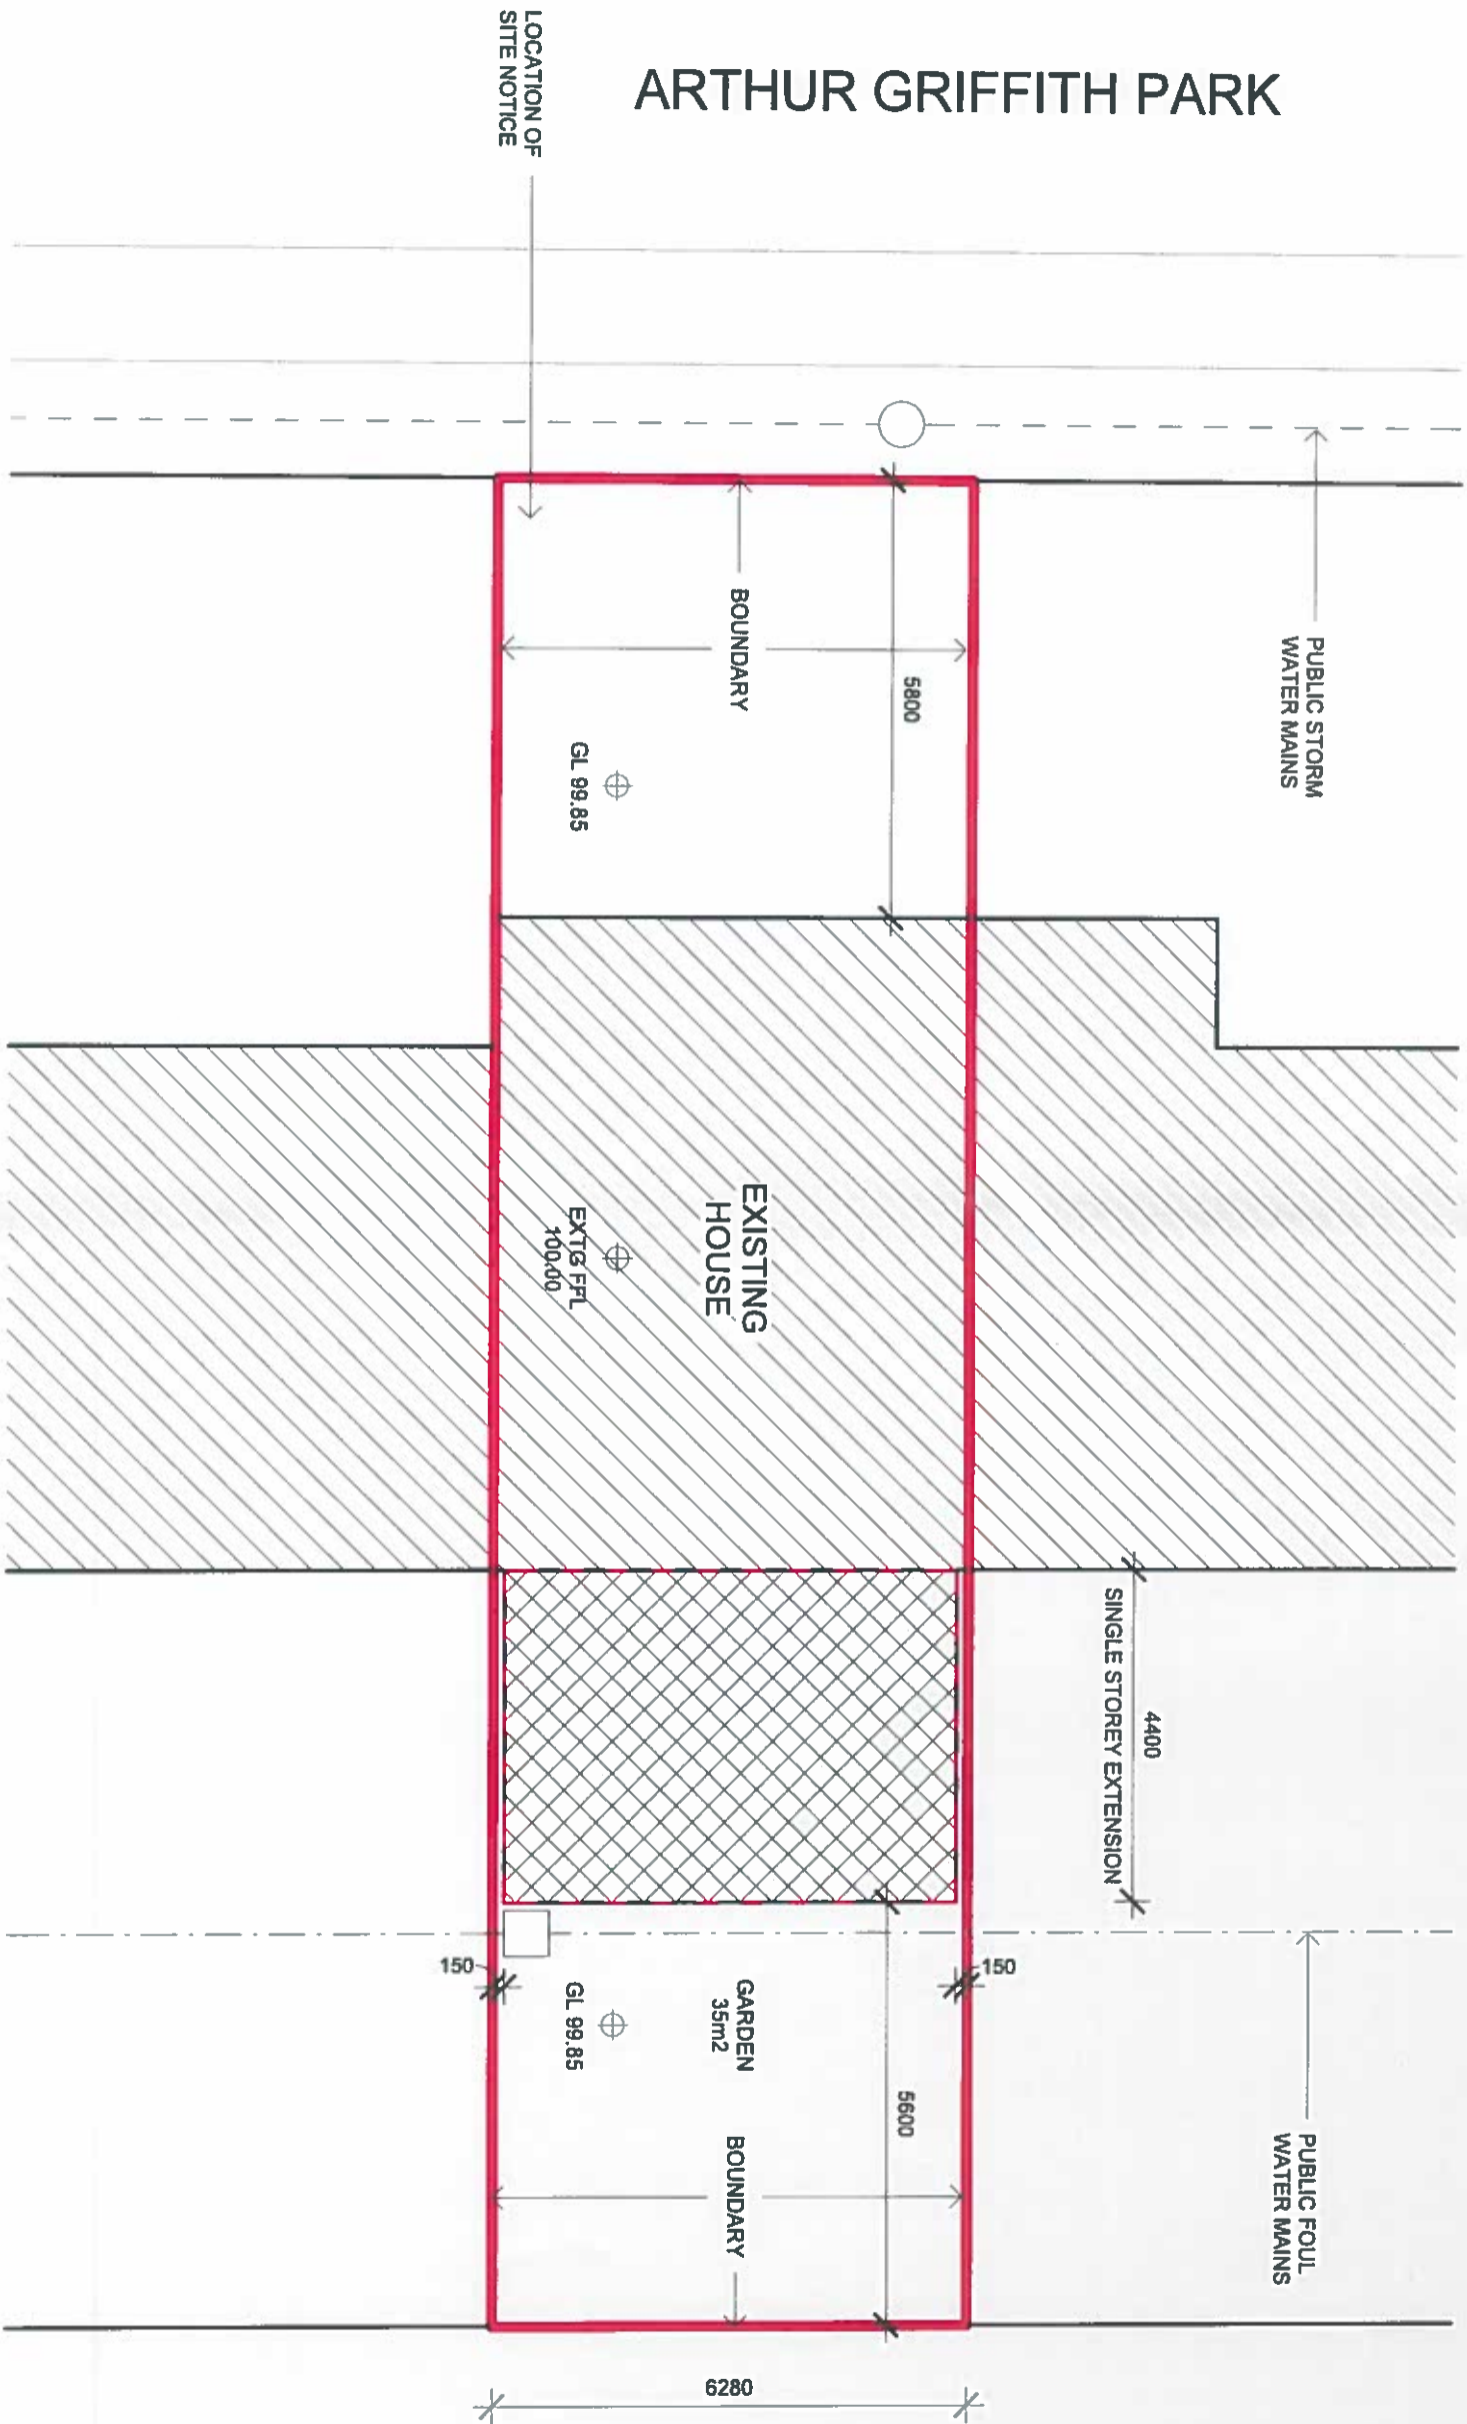

ARTHUR GRIFFITH PARK

1 Site Layout

1 : 100

Amy Mc Donald
31 Arthur Griffith Park, Lucan, Co. Dublin
T 085 750 7770

PROJECT TITLE
Proposed front & rear extensions at 31 Arthur Griffith Park, Lucan, Co. Dublin

DRAWING TITLE
SITE LAYOUT

SCALE
1 : 100

BOARD NO.
PL01

REVISION
A

1 Ground Floor - Proposed

1 : 100

2 Ground Floor - Existing

1 : 100

Amy Mc Donald
 31 Arthur Griffith Park, Lucan, Co. Dublin
 T 085 750 7770

PROJECT TITLE
 Proposed front & rear extensions at 31 Arthur Griffith Park, Lucan, Co. Dublin

DRAWING TITLE
 GROUND FLOOR PLAN

SCALE	1 : 100
DATE	
REVISION	A

DRAWING NO.
 PL02

1 Front Elevation - Proposed

1 : 100

2 Front Elevation - Existing

1 : 100

P Section - Proposed

1 : 100

E Section - Existing