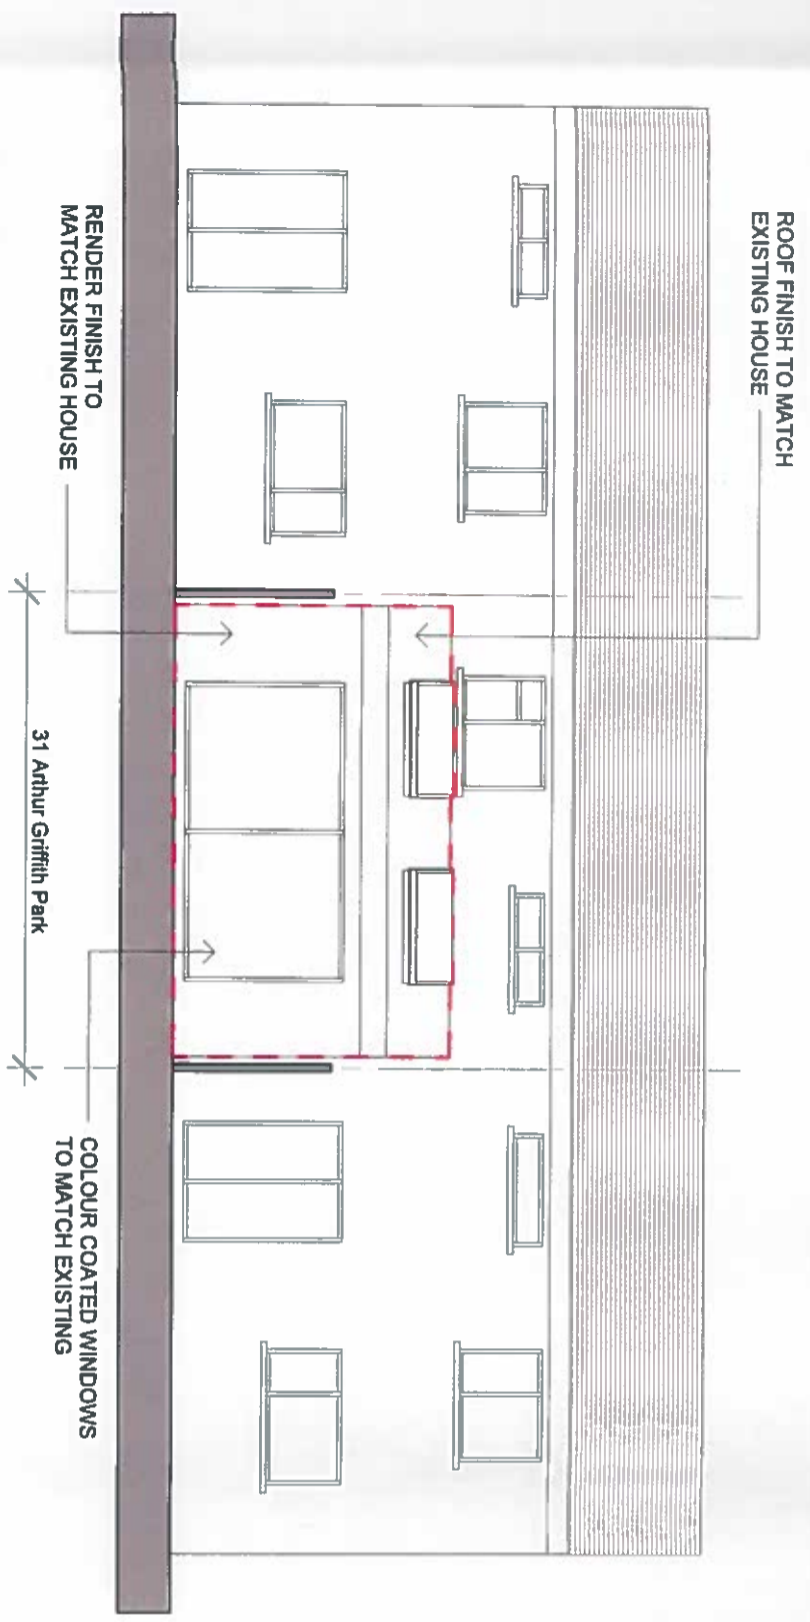

DRAWING TITLE
SITE LAYOUT

SCALE
1 : 100

BOARD NO.
PL01

REVISION
A

1 Ground Floor - Proposed

1 : 100

2 Ground Floor - Existing

1 : 100

DRAWING NO.
 PL02

1 Front Elevation - Proposed

1 : 100

2 Front Elevation - Existing

1 : 100

P Section - Proposed

1 : 100

E Section - Existing

1 : 100

Amy Mc Donald	
31 Arthur Griffith Park, Lucan, Co. Dublin	
T 085 750 7770	
PROJECT TITLE	Proposed front & rear extensions at 31 Arthur Griffith Park, Lucan, Co. Dublin
DRAWING TITLE	FRONT ELEVATION & SECTION
SCALE	1 : 100
DATE	
REVISION	A
DRAWING NO.	PL04

1
Rear Elevation - Proposed
1 : 100

2
Rear Elevation - Existing
1 : 100

3
Side Elevation 1
1 : 100

4
Side Elevation 2
1 : 100

Amy Mc Donald
31 Arthur Griffith Park, Lucan, Co. Dublin
T 085 750 7770

PROJECT TITLE
Proposed front & rear extensions at 31 Arthur Griffith Park, Lucan, Co. Dublin