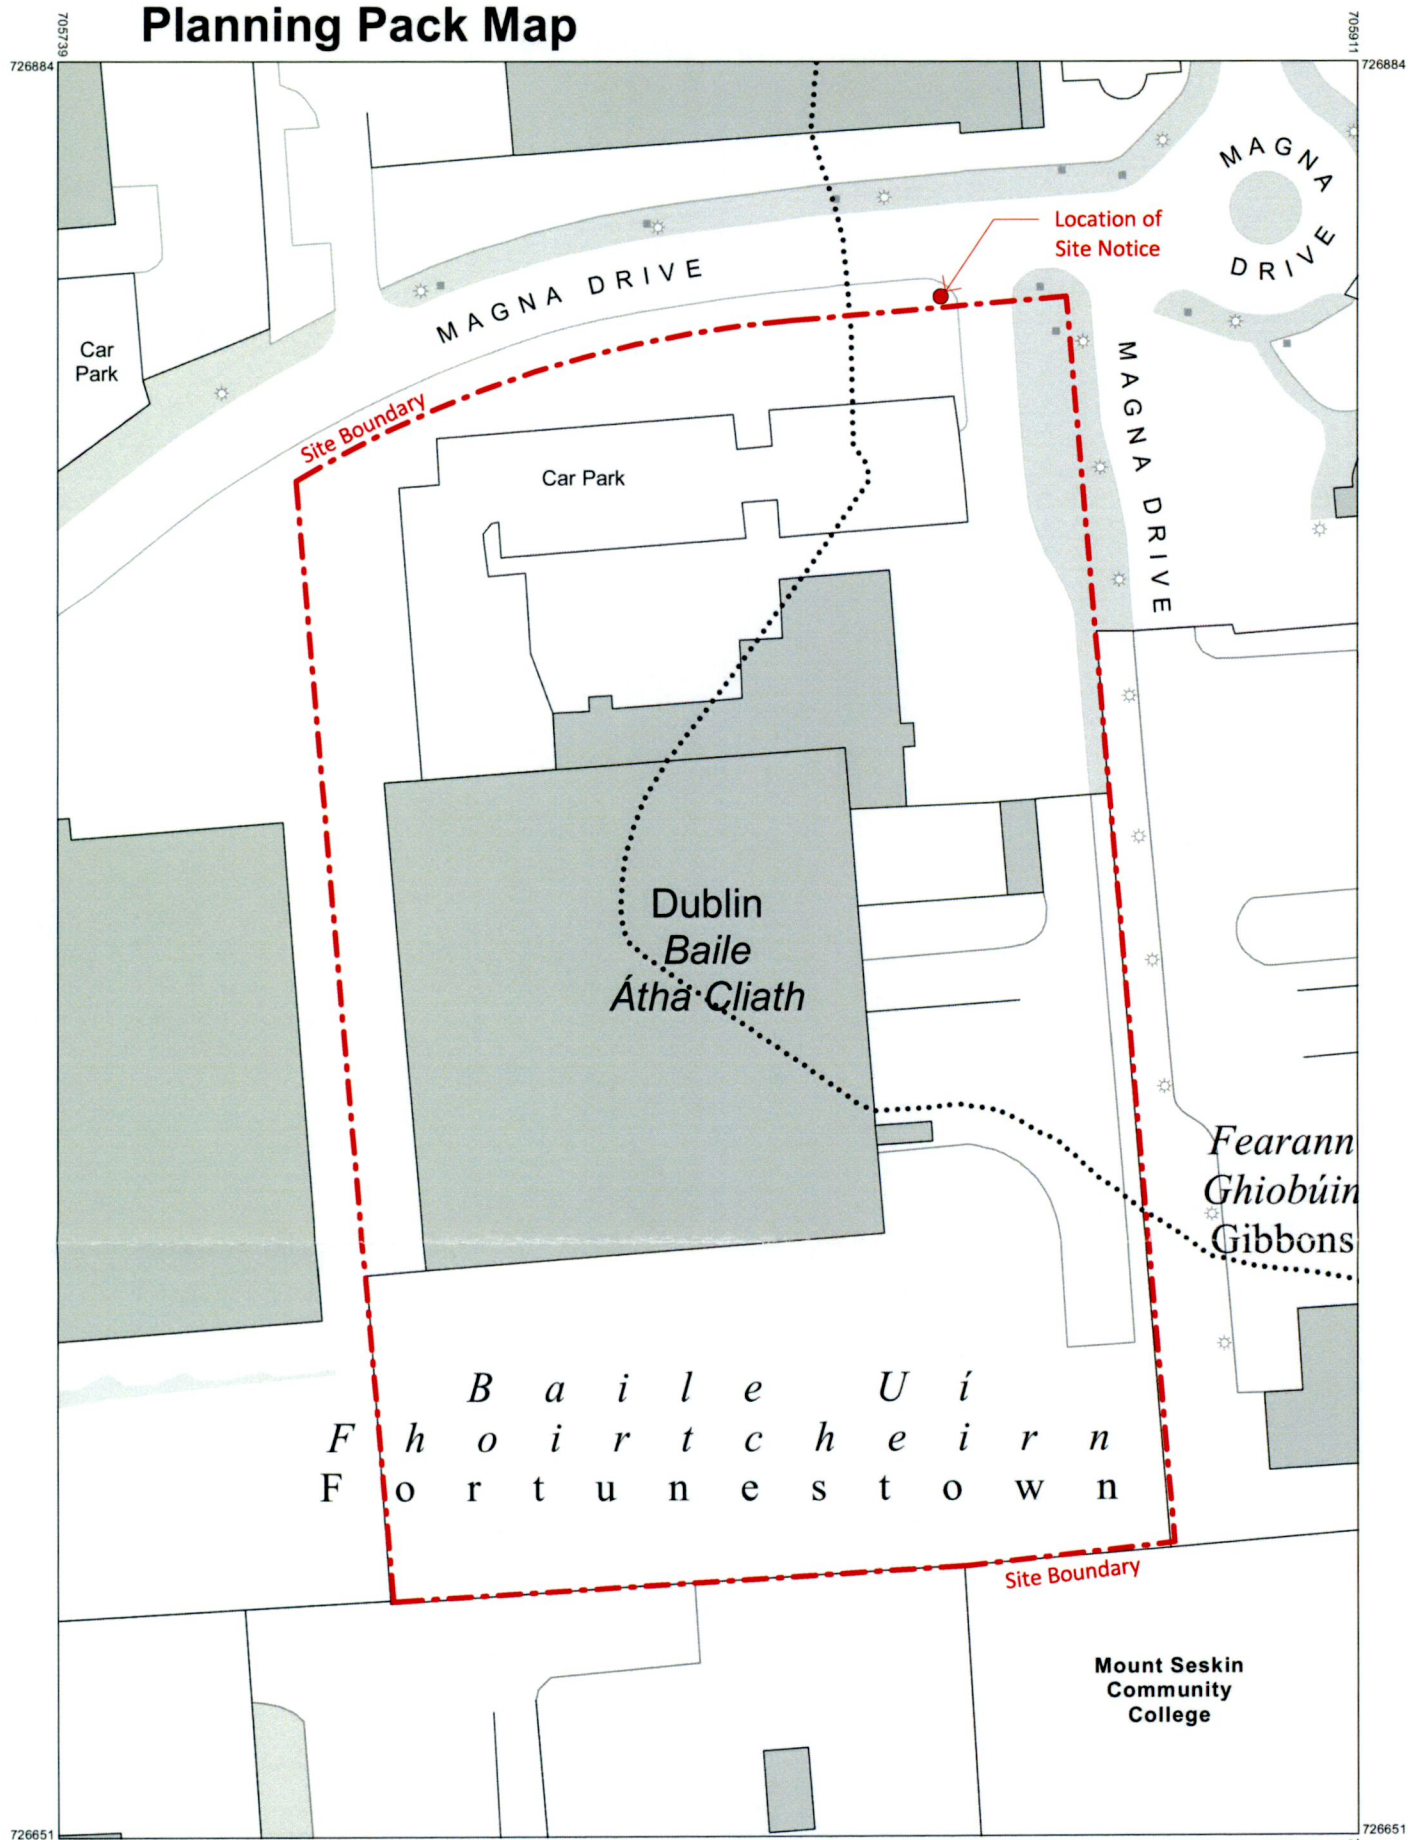

Planning Pack Map

726884 705739 726884 705911

Car Park

MAGNA DRIVE

Location of Site Notice

MAGNA DRIVE

Car Park

Dublin Baile Átha Cliath

Fearann Ghiobúin Gibbons

B a i l e U í
F h o i r t c h e i r n
F o r t u n e s t o w n

Mount Seskin Community College

726651 705739 726651 705911

0 9.5 19 28.5 38 Metres
0 10 20 30 40 50 Feet

OUTPUT SCALE: 1:1,000

CENTRE COORDINATES: ITM 705825,726768

PUBLISHED: 11/05/2022 ORDER NO.: 50267433_1

MAP SERIES: 1:1,000 MAP SHEETS: 3389-18

CAPTURE RESOLUTION: The map objects are only accurate to the resolution at which they were captured. Output scale is not indicative of data capture scale. Further information is available at: <http://www.osi.ie>; search 'Capture Resolution'

LEGEND: <http://www.osi.ie>; search 'Large Scale Legend'

OSi Ordnance Survey Ireland
Suirbhéireacht Ordnáis Éireann
www.osi.ie

Licence No. :CYAL50262075

COMPILED AND PUBLISHED BY: Ordnance Survey Ireland, Phoenix Park, Dublin 8, Ireland.

All rights reserved. No part of this publication may be copied, reproduced or transmitted in any form or by any means without the prior written permission of the copyright owners.

Ordnance Survey maps never show legal property boundaries, nor do they show ownership of physical features.

© Suirbhéireacht Ordnáis Éireann, 2022
© Ordnance Survey Ireland, 2022
www.osi.ie/copyright

Unauthorised reproduction infringes Ordnance Survey Ireland and Government of Ireland copyright.

The representation on this map of a road, track or footpath is not evidence of the existence of a right of way.

1 00 - Site Location Plan 1 : 1000

Planning

Job 3561 - Origo Warehouse Extension	Client Origo Distribution Limited	Date 02/08/2022
	Sheet Title Site Location Map	Rev Scale @ A3 1 : 1000
	20 Cruises Street Limerick V94 R6P9 Ireland (061) 312249 limerick@eml.ie	37 Fitzwilliam Pl. Dublin 2 D02 YT52 Ireland (01) 6707677 dublin@eml.ie
	www.eml.ie	
Drawn by JW		Drawing No. 3561-EML-XX-XX-DR-A-001
Checked by TmC