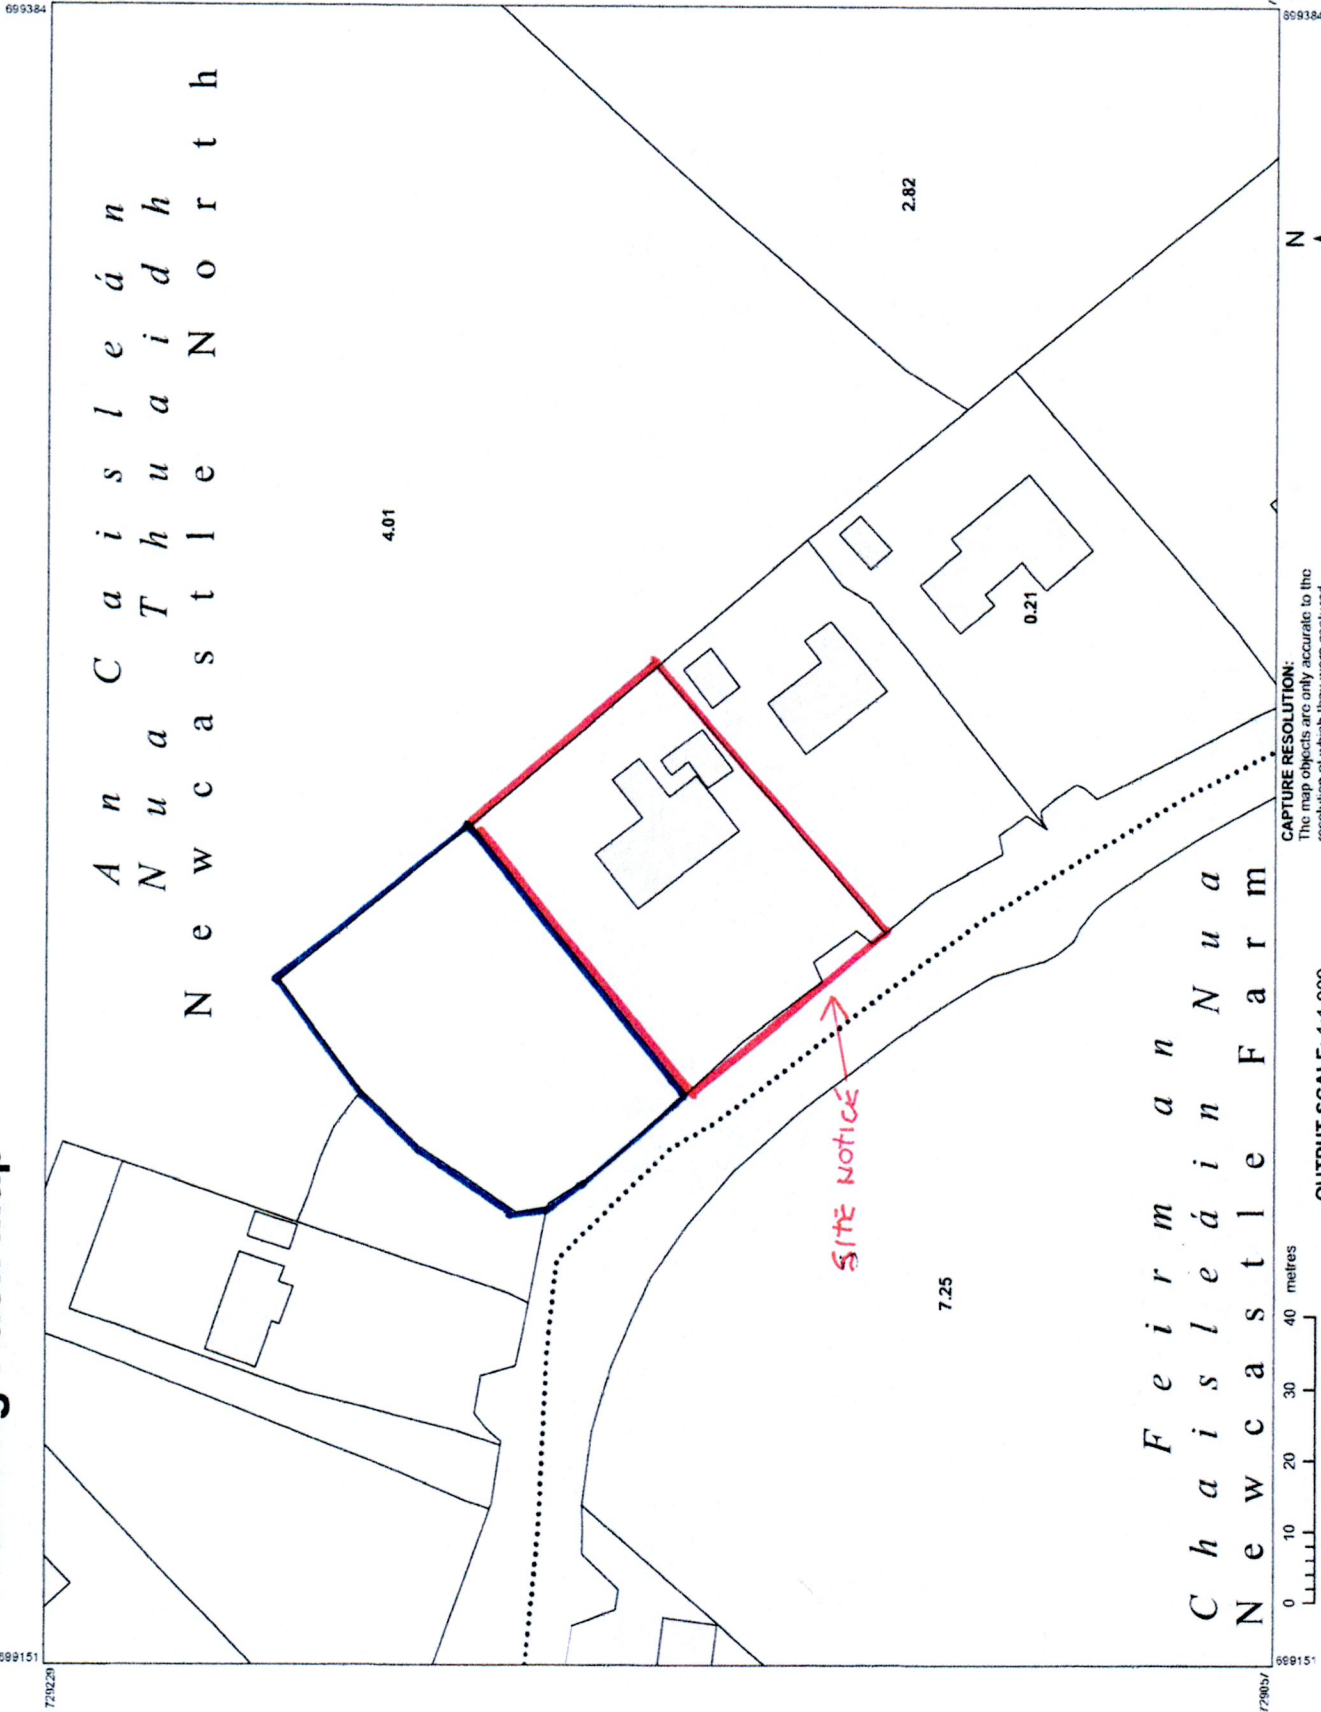

Planning Pack Map

National Mapping Agency

CENTRE COORDINATES:
ITM 699268,729143
PUBLISHED: 09/08/2022 **ORDER NO.:** 50284482_1
MAP SERIES: 1:2,500 **MAP SHEETS:** 3324-D

COMPILED AND PUBLISHED BY:
Ordnance Survey Ireland,
Phoenix Park,
Dublin 8,
Ireland.

Unauthorised reproduction
infringes Ordnance Survey Ireland
and Government of Ireland
copyright.

All rights reserved.
No part of this publication may
be copied, reproduced
or transmitted in any form
or by any means without the prior
written permission of
the copyright owners.

The representation on this map
of a road, track or footpath
is not evidence of the existence
of a right of way.

Ordnance Survey maps
never show legal property
boundaries, nor do they
show ownership of
physical features.

© Suirbheireacht Ordanáis Éireann,
2022
© Ordnance Survey Ireland, 2022
www.osi.ie/copyright

CAPTURE RESOLUTION:
The map objects are only accurate to the
resolution at which they were captured.
Output scale is not indicative of data capture scale.
Further information is available at:
<http://www.osi.ie>; search 'Capture Resolution'

OUTPUT SCALE: 1:1,000