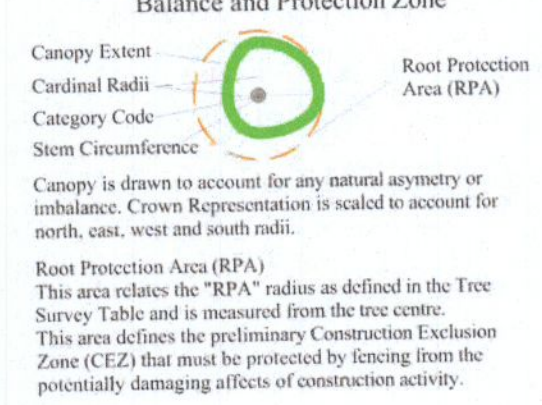

Client: Kevin Fitzpatrick Landscape Architecture for EdgeConneX Ireland Limited

Scale: 1:1000 Date: August 2022

Project: Tree Survey, Newcastle Road, Grange Castle, Co Dublin

Description: Tree Constraints Plan

Drawing Title: EdgeConneX Tree Constraints Plan