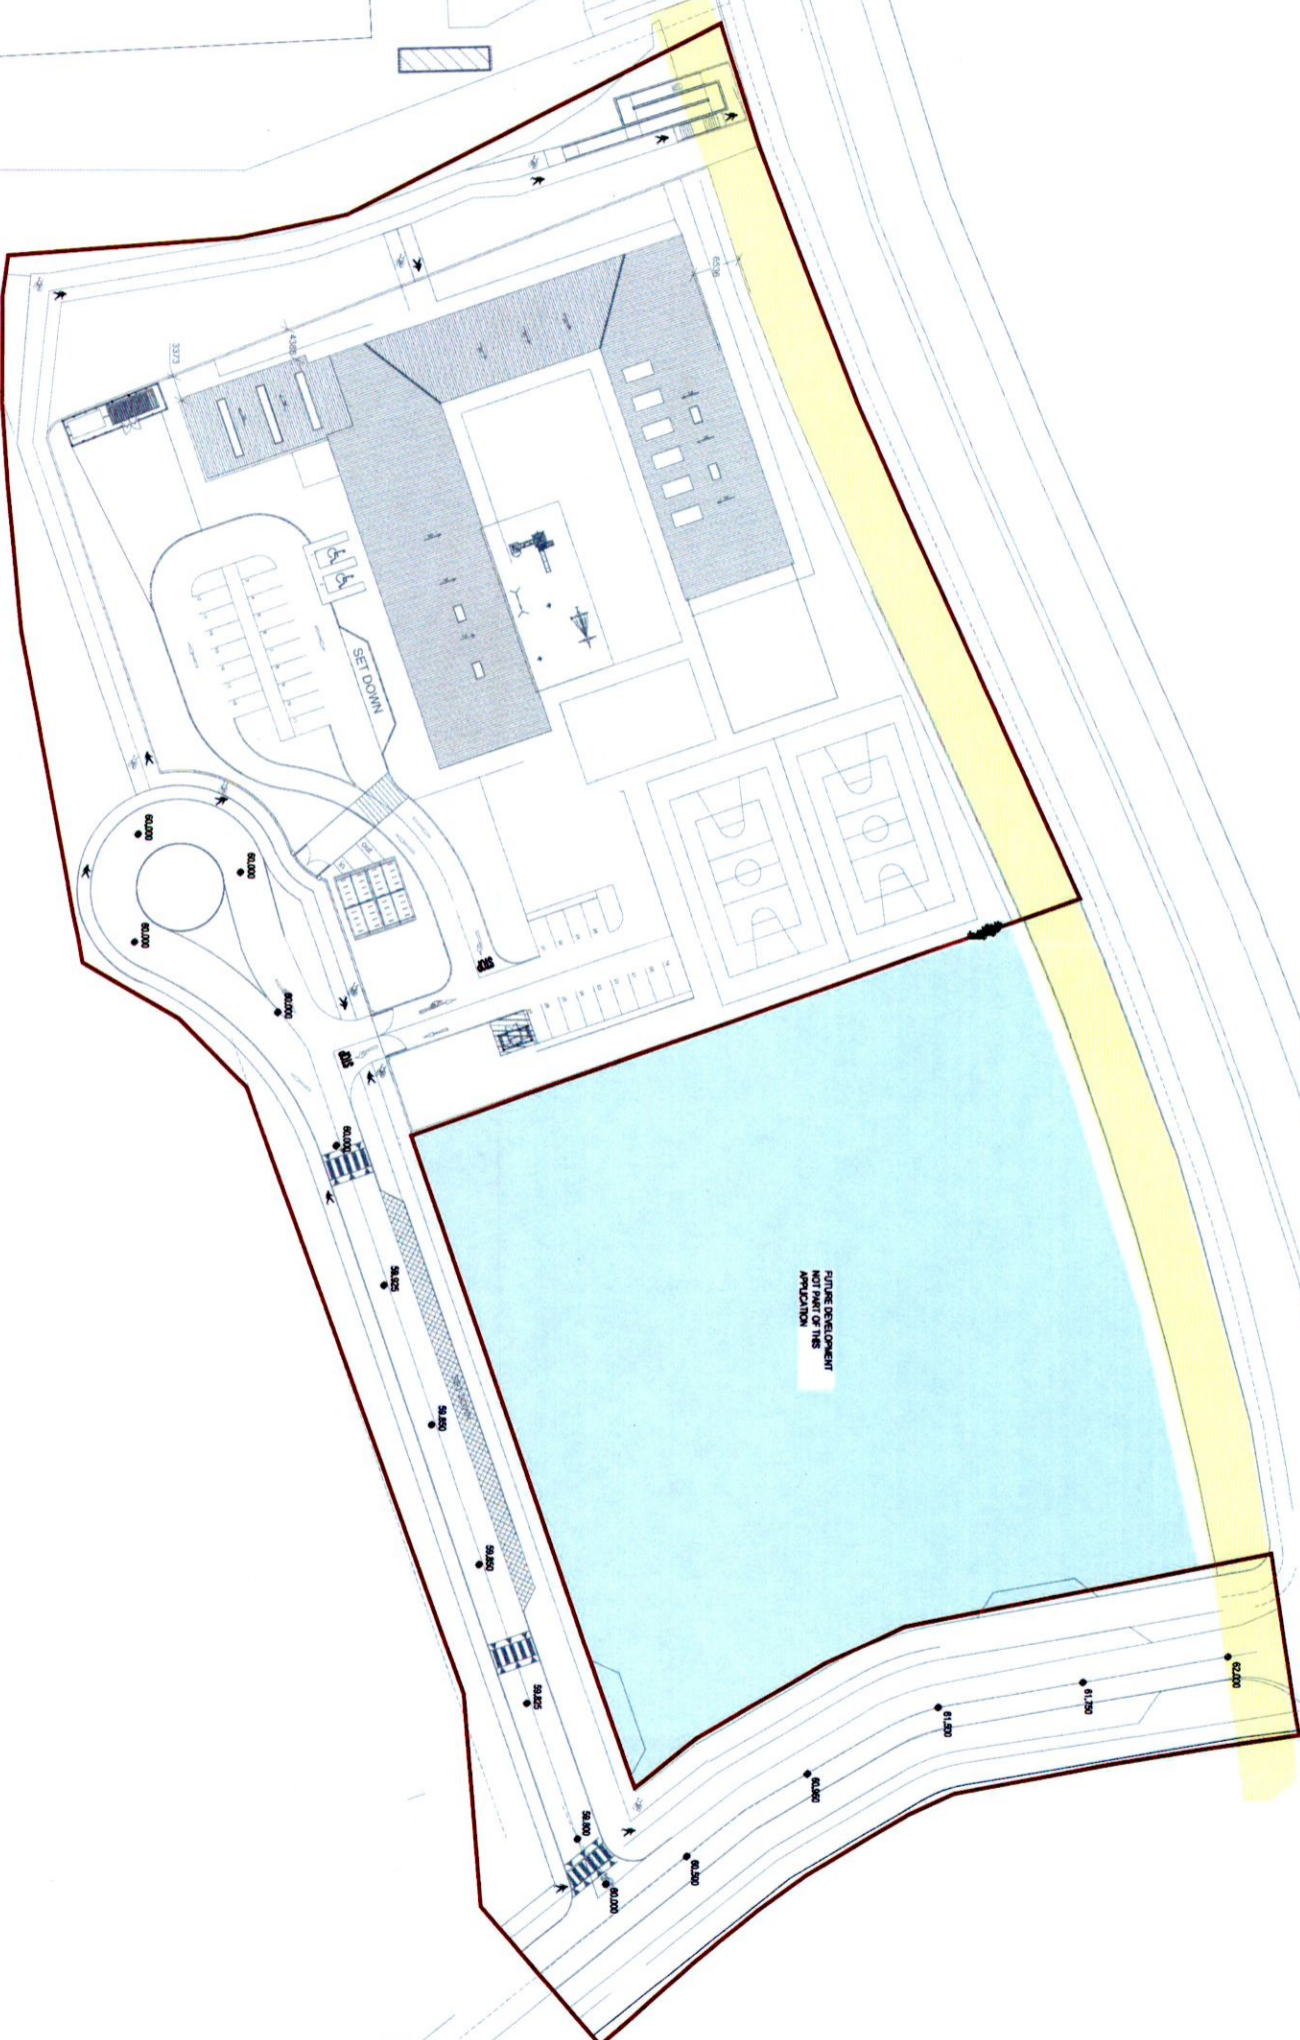

Proposed Site Plan

Scale 1:500 (A1)

Rev	St	Description	Date
P01	S2	Issued for Planning	27.07.22

MMOS
 The Chapel,
 Blackrock House,
 Blackrock Road,
 Carr, 112 Black
 Rock,
 Co. Dublin. Tel: 01 437 9800

PROJECT
 School Decant Programme-Civil
 Design, Kishoge, Co. Dublin

CLIENT
 AFEC International

TITLE
 Proposed Site Plan

DRAWN BY AR
CHECKED BY SL
APPROVED BY PTM

SCALE AS SHOWN
PROJECT NUMBER 22087

DOCUMENT REFERENCE 22087-MMMS-ZZ-ST-DR-C-10000
STATUS S2
REV P01

PROJECT CODE/ISSUE/REV/DATE/TYPE/SCALE/REV NUMBER