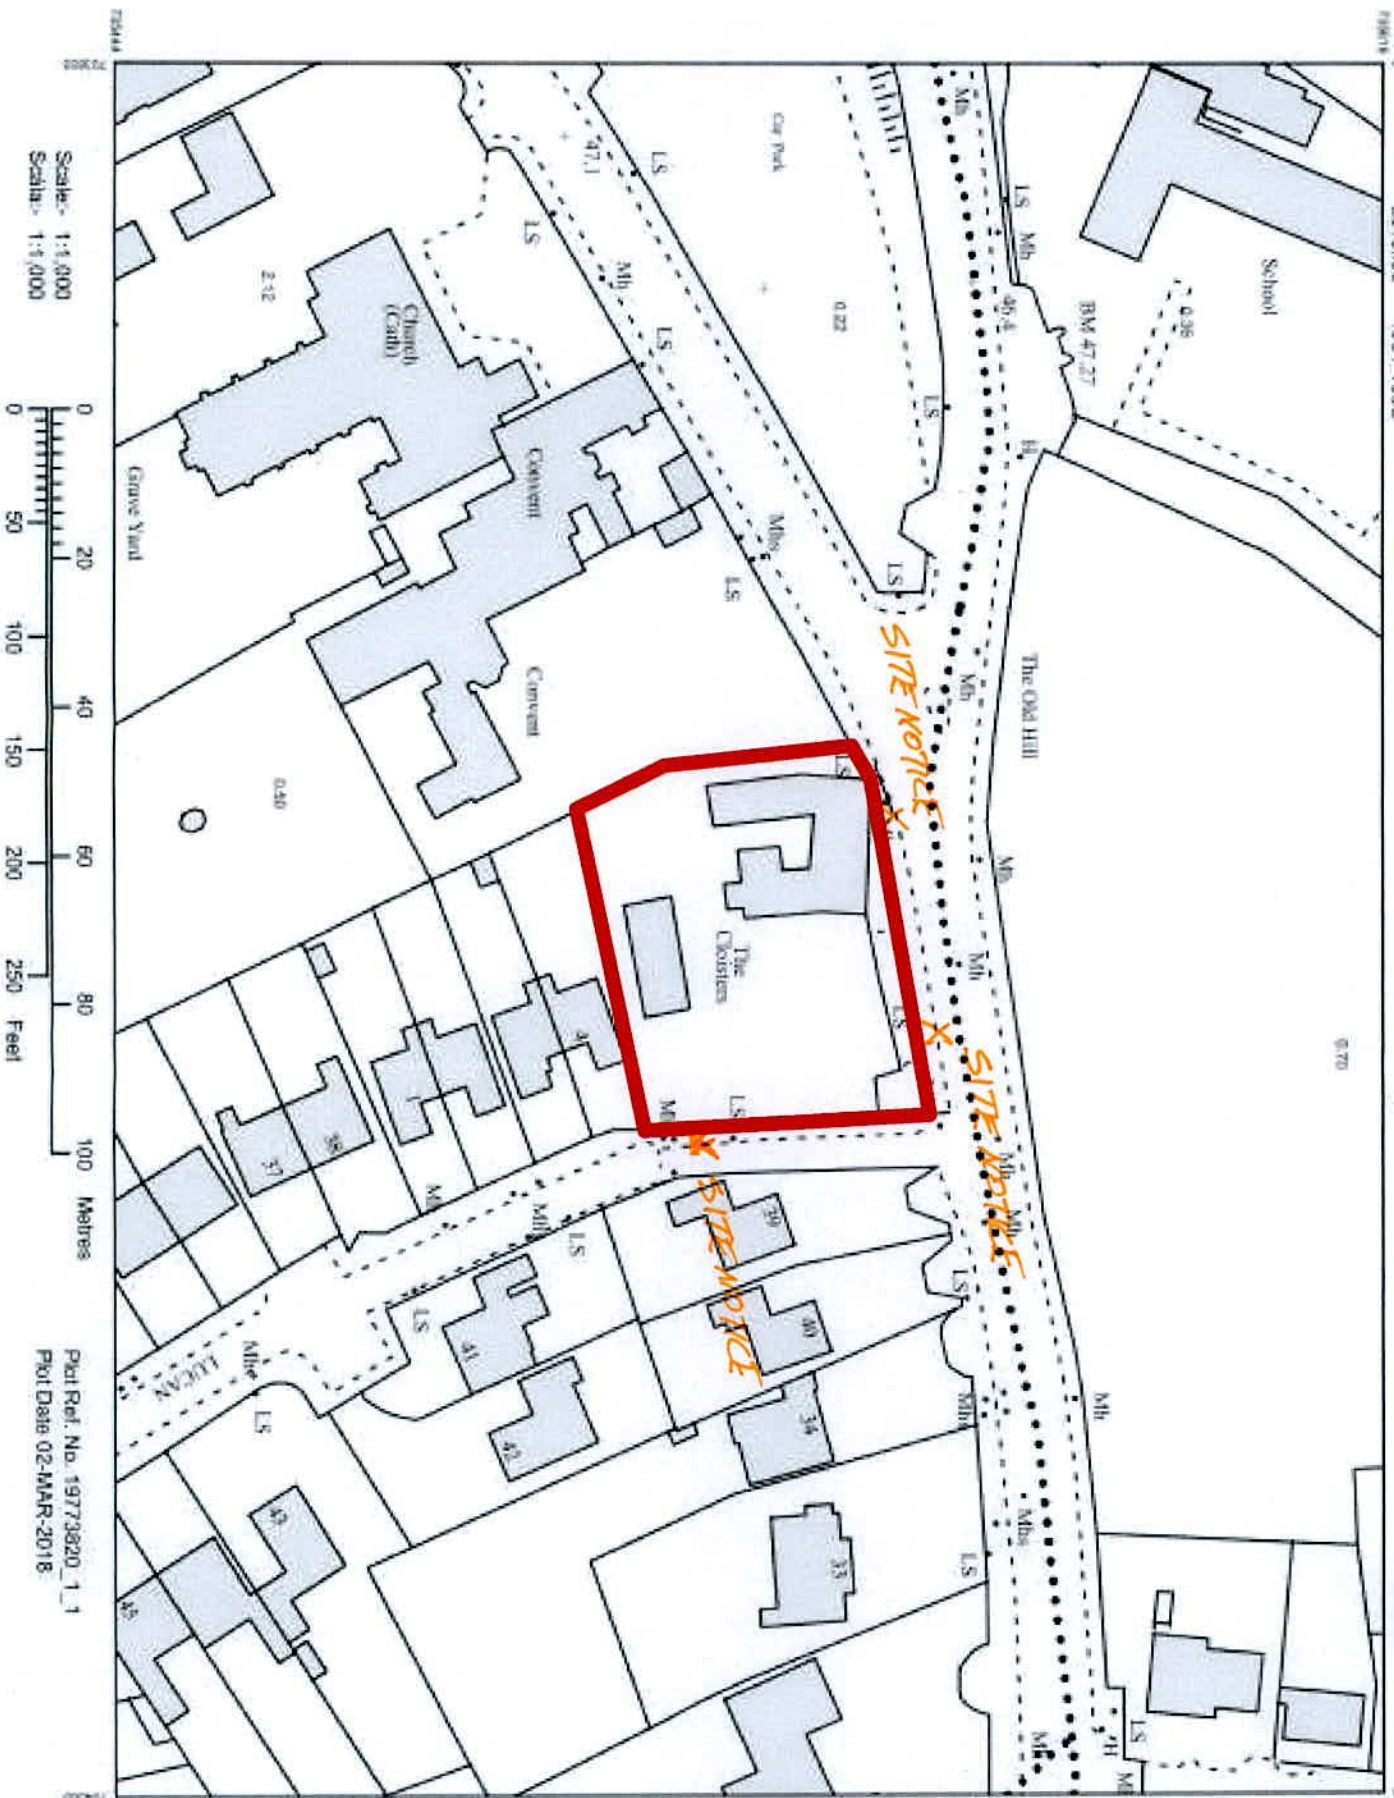

Surveyed 1980-1995
 Revised 2016
 Levelled 1981-1992

Urban PLACE Map

ITM CENTRE PT COORDS
 703972.735530

DESCRIPTION

MAP SHEETS
 1:1000
 3195-21 3194-25

Scales:- 1:1,000
 Scale:- 1:1,000

Plot Ref. No. 19773820_1_1
 Plot Date 02-MAR-2018

Map data is derived from the Ordnance Survey MasterMap data. The data is provided as a vector file and is not intended for use in any other application. The data is provided as a vector file and is not intended for use in any other application. The data is provided as a vector file and is not intended for use in any other application.