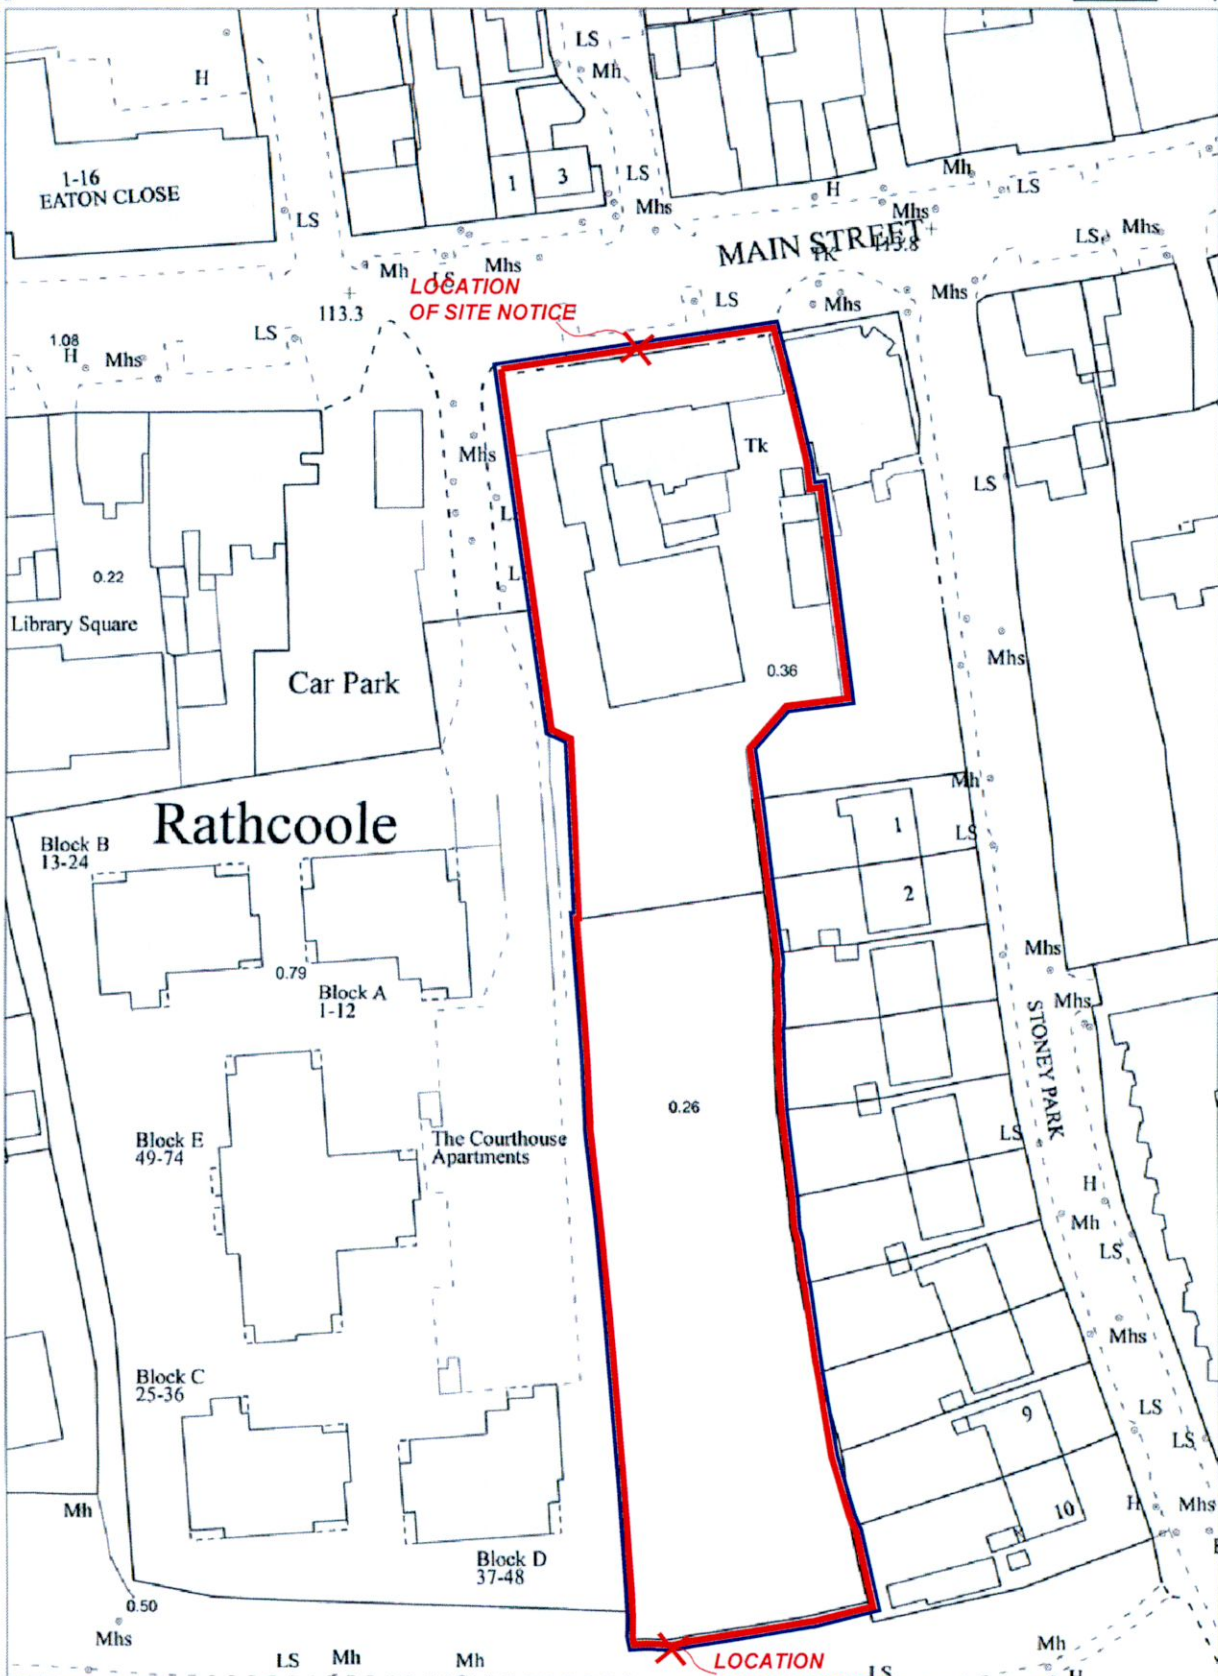

SL1/19524- SITE LOCATION MAP- scale 1:1000

Architects
Collins Maher Martin,
Dodder Park Road,
Rathfarnham,
Dublin 14

T. 01-4906437 F. 01-4507533 e. info@cmml.ie
Ordnance Survey Ireland Licence No. AR 0004416 c Government of Ireland

Scale: 1:1,000
Scála: 1:1,000

Plot Ref. No. 25247228_1_1
Plot Date 25-NOV-2015

726794
702138
726533
702138