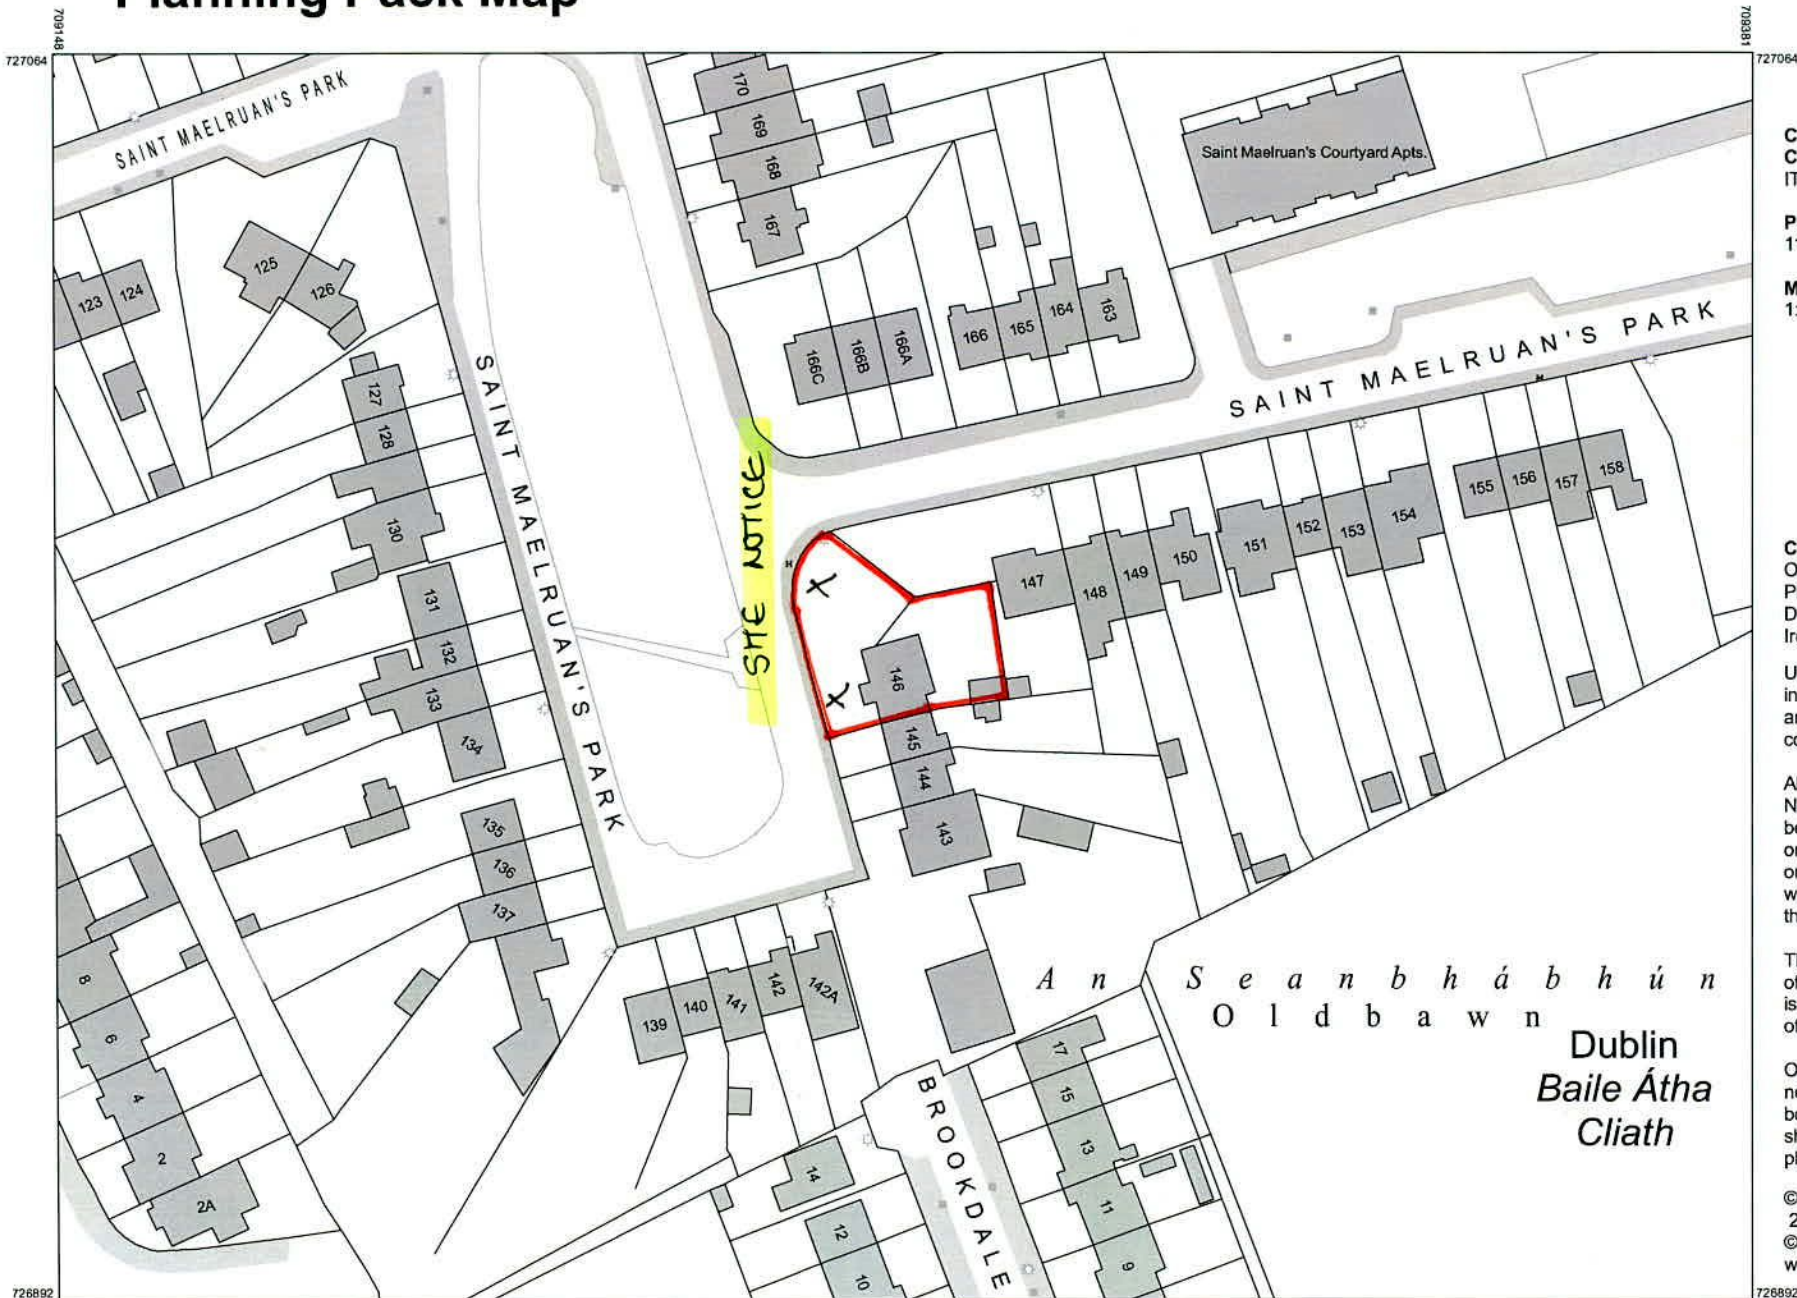

# Planning Pack Map

**CENTRE COORDINATES:**  
ITM 709265,726978

**PUBLISHED:** 11/07/2022  
**ORDER NO.:** 50279337\_2

**MAP SERIES:** 1:1,000  
**MAP SHEETS:** 3390-17

**COMPILED AND PUBLISHED BY:**  
Ordnance Survey Ireland,  
Phoenix Park,  
Dublin 8,  
Ireland.

The representation on this map of a road, track or footpath is not evidence of the existence of a right of way.

Ordnance Survey maps never show legal property boundaries, nor do they show ownership of physical features.