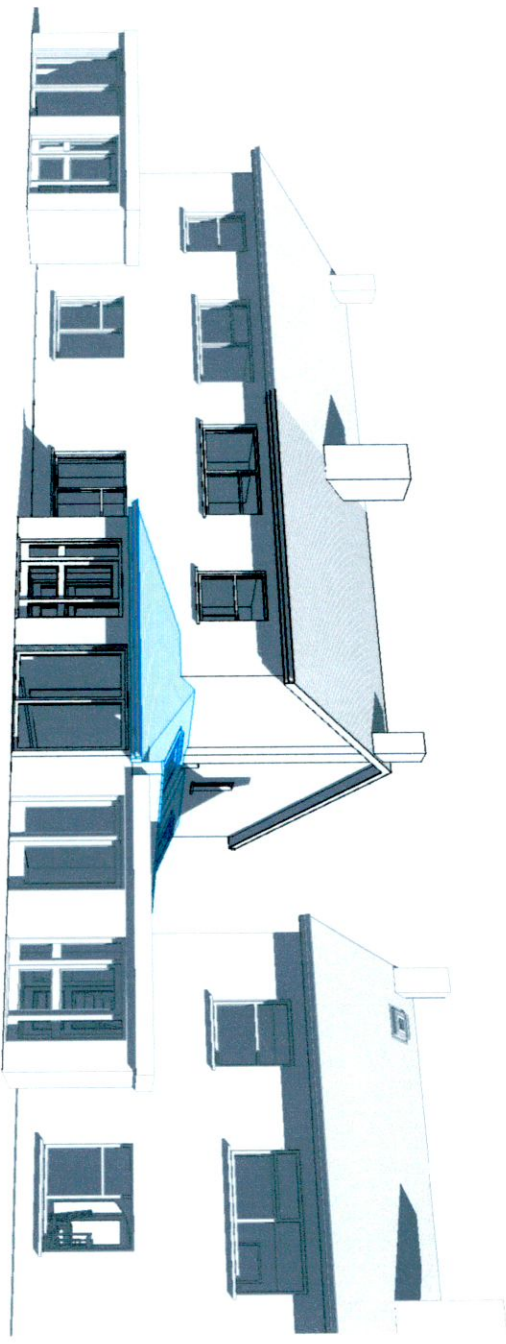

1 3D Perspective Rear Proposed

2 3D View East Proposed

4 3D View West Proposed

3 3D View East Existing

5 3D View West Existing

REF.	DATE	Revision
Peter Brennan Hayfield House, Knocklyon Road, Templeogue, Dublin 16 North Point		
PROJECT: Proposed Hipped Roof to the Side over the Single Storey		
PROJECT NO: PRJ079		
CLIENT: Rachel Glennon		
ADDRESS: 12 Templeogue Wood, Dublin 8W, D8W V304		
DRAWN BY: Peter Brennan		
DATE: 08/07/22	SCALE:	DRG. No. P110
DRAWING: 3D Perspective Views Proposed		
DO NOT SCALE FROM DRAWING STATUS: Planning		