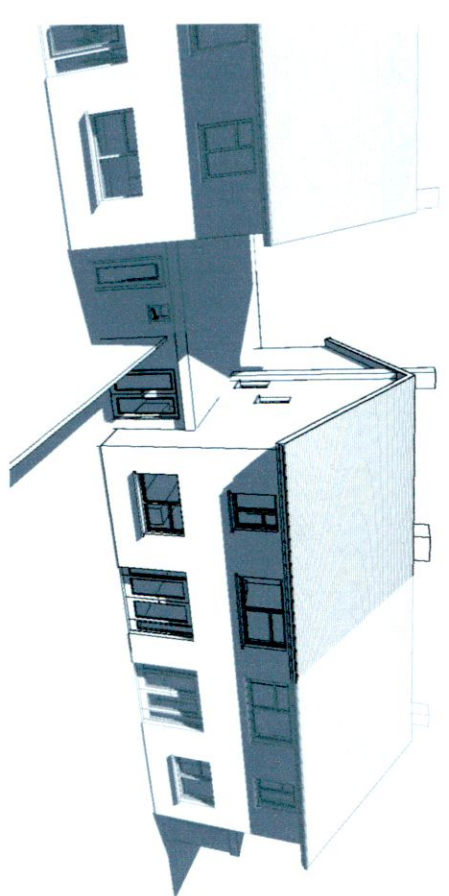

1 3D Perspective Rear Proposed

2 3D View East Proposed

4 3D View West Proposed

3 3D View East Existing

5 3D View West Existing

REF.	DATE	Revision
Peter Brennan Hayfield House, Knocklyon Road, Templeogue, Dublin 16 North Point		
PROJECT: Proposed Hipped Roof to the Side over the Single Storey		
PROJECT NO: PRJ079		
CLIENT: Rachel Glennon		
ADDRESS: 12 Templeogue Wood, Dublin 8W, D8W V304		
DRAWN BY: Peter Brennan		
DATE: 08/07/22	SCALE:	DRG. No. P110
DRAWING: 3D Perspective Views Proposed		
DO NOT SCALE FROM DRAWING STATUS: Planning		