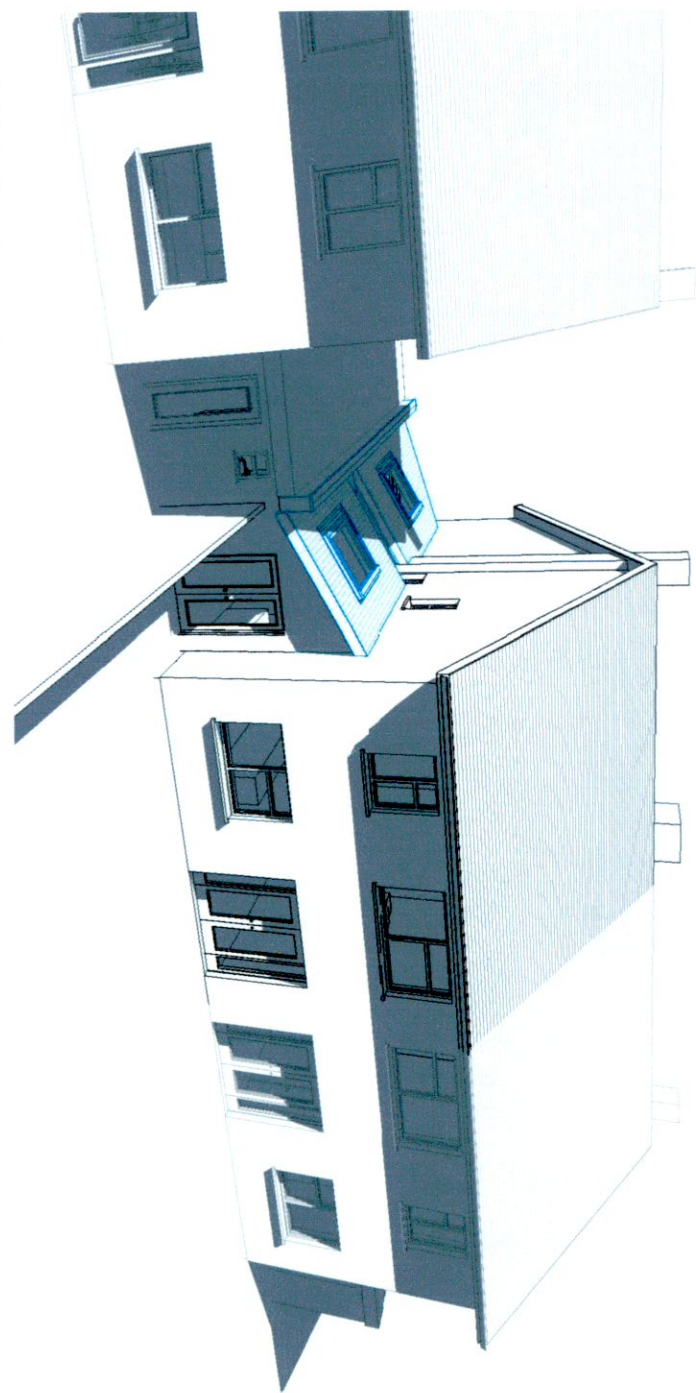

1 3D Perspective Rear Proposed

2 3D View East Proposed

4 3D View West Proposed

3 3D View East Existing

5 3D View West Existing

REF.	DATE	Revision
Peter Brennan Hayfield House, Knocklyon Road, Templeogue, Dublin 16 North Point		
PROJECT: Proposed Hipped Roof to the Side over the Single Storey		
PROJECT NO: PRJ079		
CLIENT: Rachel Glennon		
ADDRESS: 12 Templeogue Wood, Dublin 8W, D8W V304		
DRAWN BY: Peter Brennan		
DATE: 08/07/22	SCALE:	DRG. No. P110
DRAWING: 3D Perspective Views Proposed		
DO NOT SCALE FROM DRAWING STATUS: Planning		