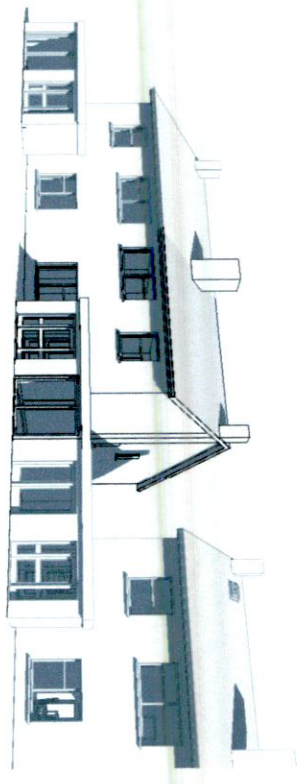

1 3D Perspective Rear Proposed

2 3D View East Proposed

4 3D View West Proposed

3 3D View East Existing

5 3D View West Existing

REF.	DATE	Revision
Peter Brennan Hayfield House, Knocklyon Road, Templeogue, Dublin 16 North Point		
PROJECT: Proposed Hipped Roof to the Side over the Single Storey		
PROJECT NO: PRJ079		
CLIENT: Rachel Glennon		
ADDRESS: 12 Templeogue Wood, Dublin 8W, D8W V304		
DRAWN BY: Peter Brennan		
DATE: 08/07/22	SCALE:	DRG. No. P110
DRAWING: 3D Perspective Views Proposed		
DO NOT SCALE FROM DRAWING STATUS: Planning		