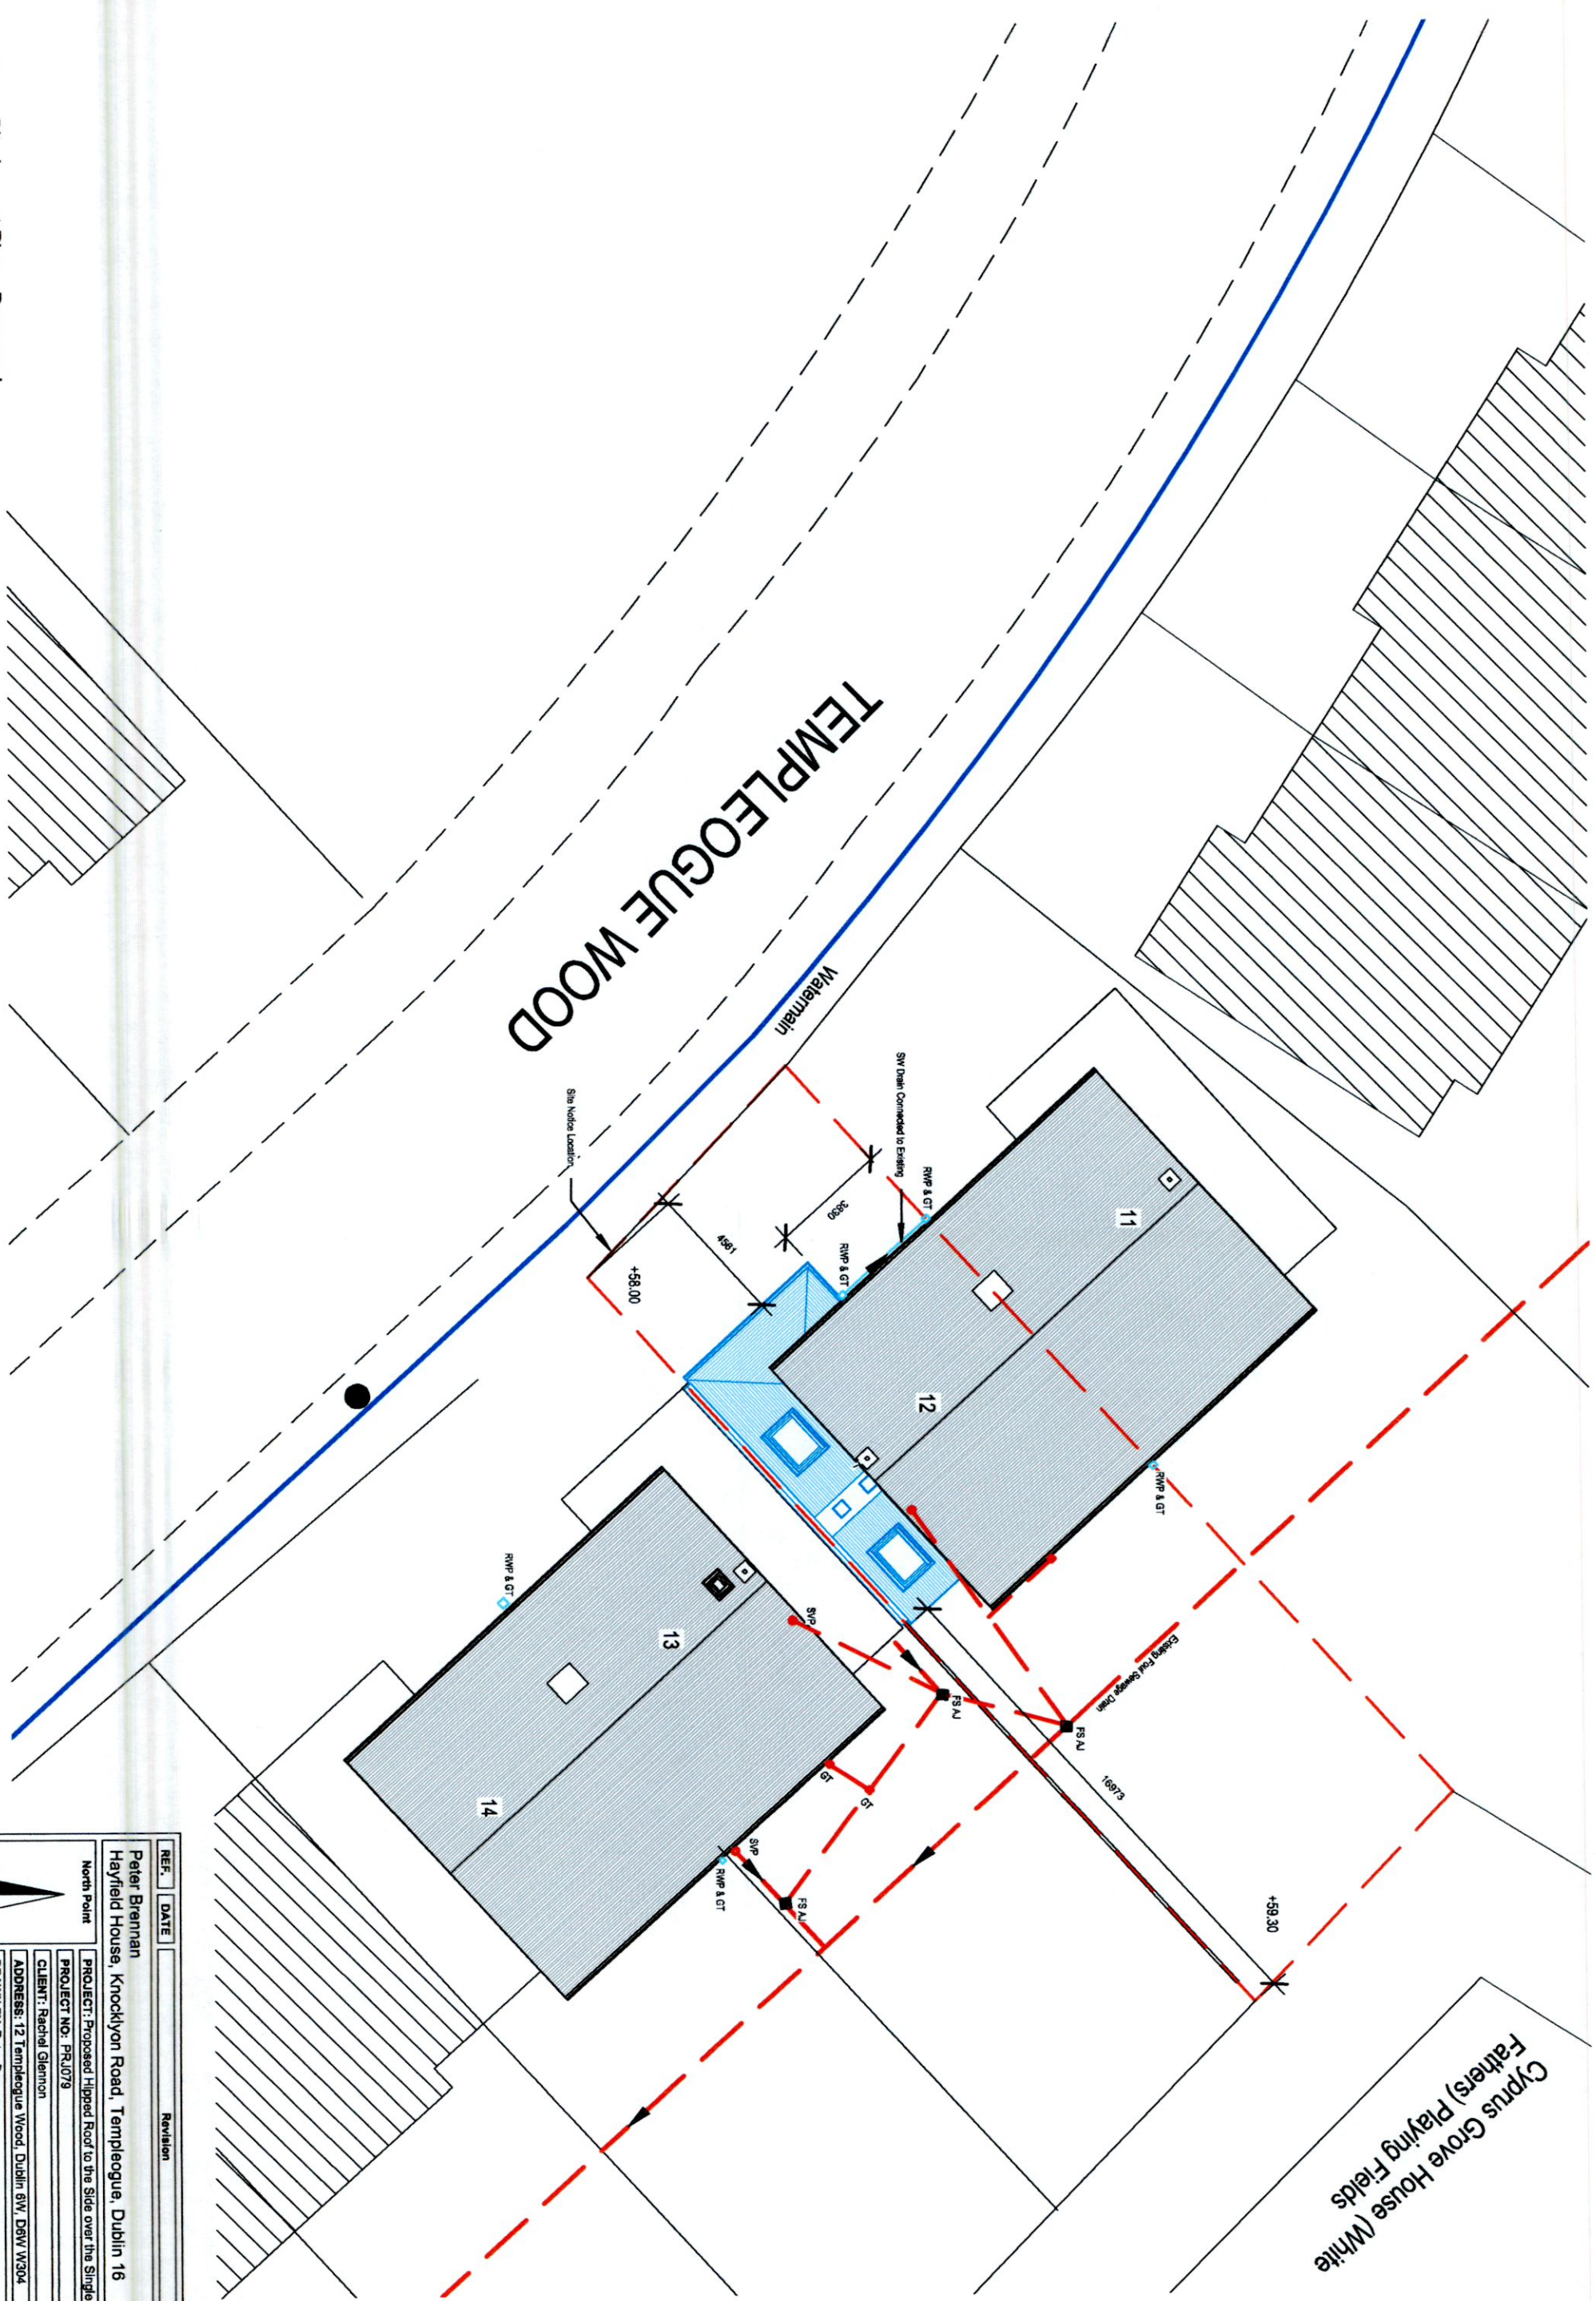

TEMPLEOGUE WOOD

Cyprus Grove House (White Fathers) Playing Fields

REF.	DATE	Revision

Peter Brennan
 Hayfield House, Knocklyon Road, Templeogue, Dublin 16
 North Point
 PROJECT: Proposed Hipped Roof to the Side over the Single Storey
 PROJECT NO.: PRJ079
 CLIENT: Rachel Glennon
 ADDRESS: 12 Templeogue Wood, Dublin 6W, D6W W304
 DRAWN BY: Peter Brennan
 DATE: 09/07/22 SCALE: 1:200 DRG. No. P107
 DRAWING: Site Layout Plan Proposed
 DO NOT SCALE FROM DRAWING STATUS: Planning