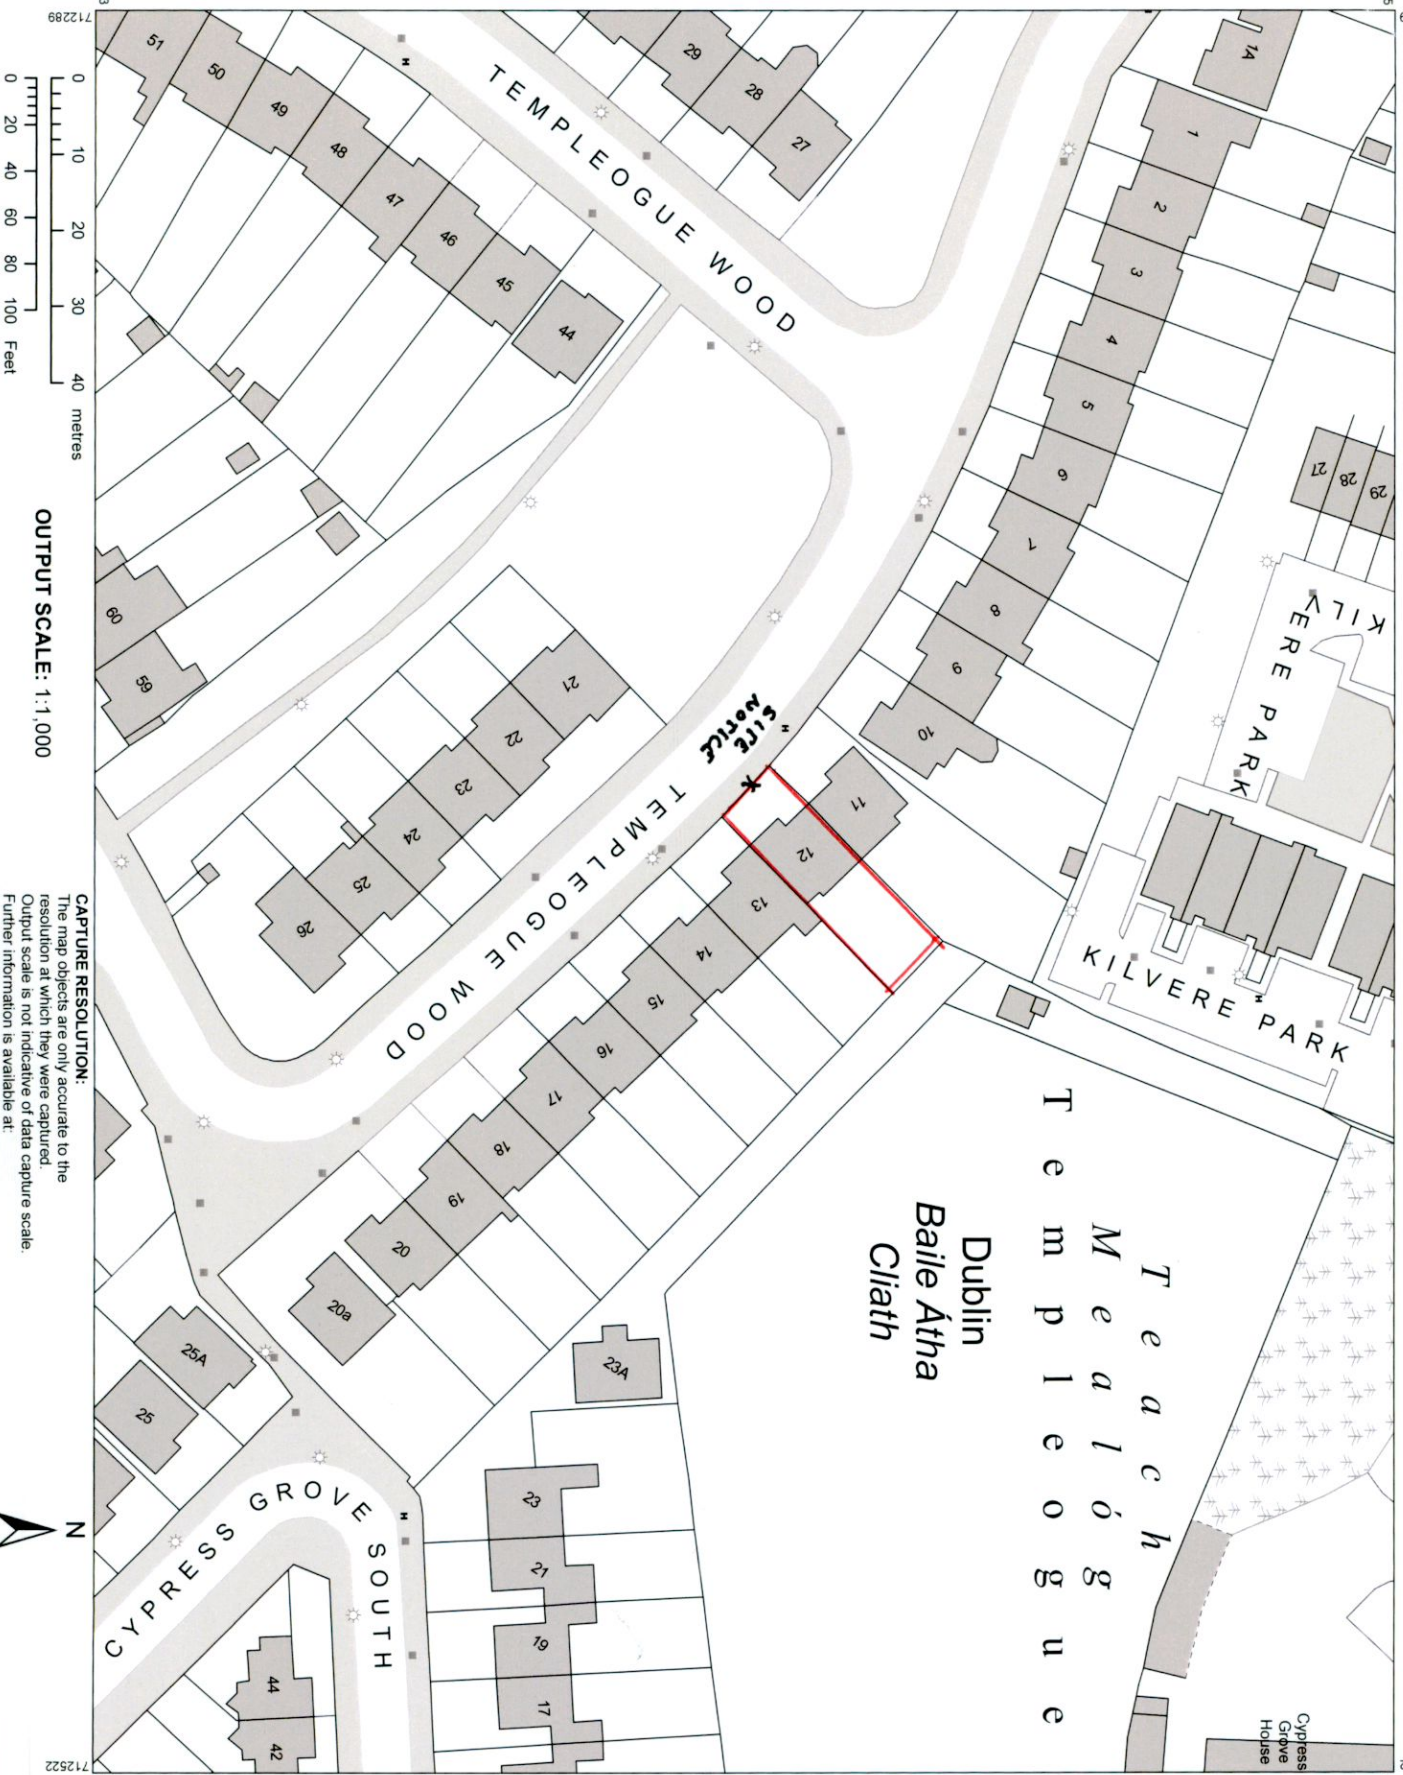

Planning Pack Map

National Mapping Agency

CENTRE COORDINATES:
ITM 712406, 728819

PUBLISHED: 10/03/2021
ORDER NO.: 50177490_1

MAP SERIES: 1:1,000
MAP SHEETS: 3391-06C

COMPILED AND PUBLISHED BY:

Ordnance Survey Ireland,
Phoenix Park,
Dublin 8,
Ireland.

The representation on this map of a road, track or footpath is not evidence of the existence of a right of way.

Ordnance Survey maps never show legal property boundaries, nor do they show ownership of physical features.

© Suirbhéireacht Ordanáis Éireann, 2021
© Ordnance Survey Ireland, 2021
www.osi.ie/copyright

LEGEND:
<http://www.osi.ie/search/LargeScaleLegend/>

OUTPUT SCALE: 1:1,000

CAPTURE RESOLUTION:
The map objects are only accurate to the resolution at which they were captured. Output scale is not indicative of data capture scale. Further information is available at: <http://www.osi.ie/search/CaptureResolution/>