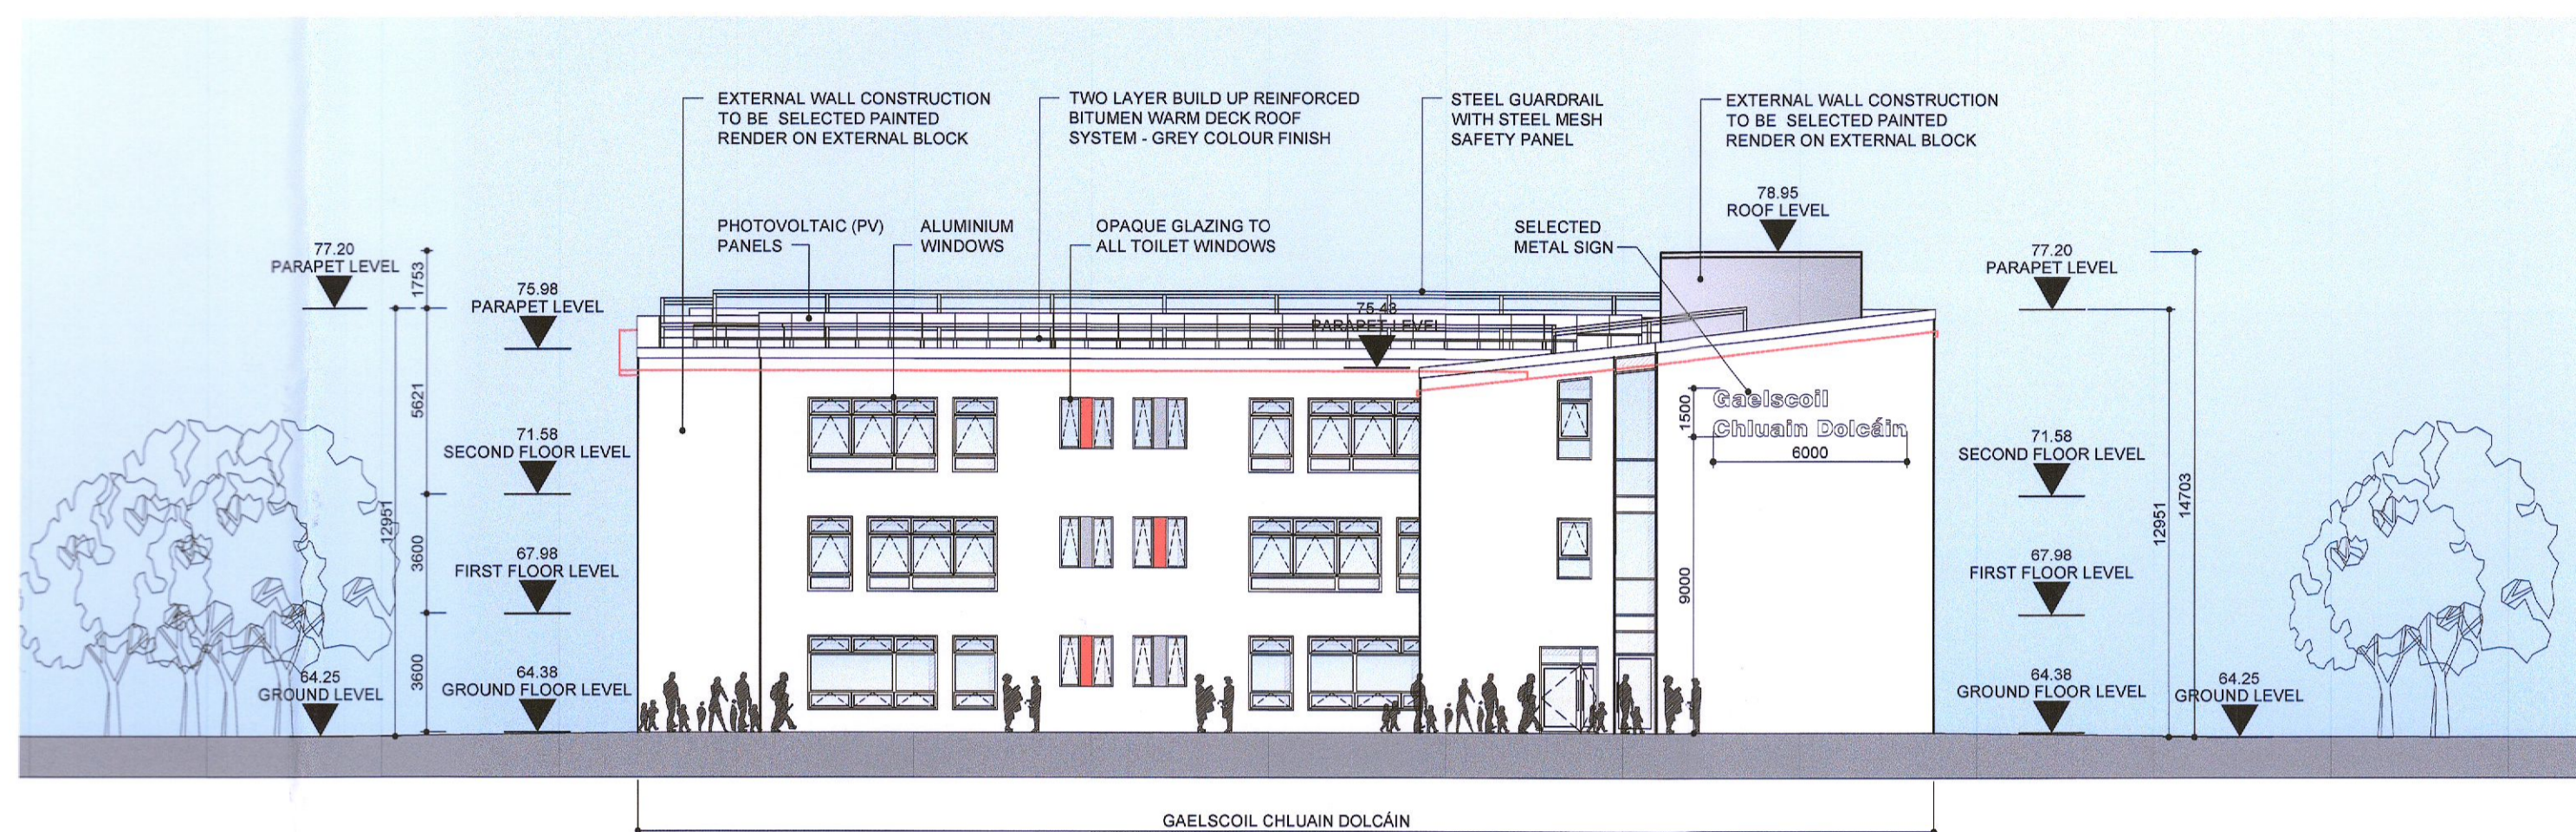

(C) No dimensions to be scaled from this drawing. All dimensions to be checked by the contractor on site, any errors or discrepancies to be reported to the Architects.

P203 01 South Gaelscoil Chluain Dolcáin
1:200 @ A1

P203 02 North-East Elevation Gaelscoil Na Camóige
1:200 @ A1

DRAWING STATUS: PLANNING APPLICATION

NEWENHAM MULLIGAN & ASSOCIATES	job	Gaelscoil na Camóige agus Gaelscoil Chluain Dolcáin	date	NOV. 2018
	client	Dublin+Dún Laoghaire Education+Training Board	drawn	CF
ARCHITECTS 11/12 BAGGOT COURT, DUBLIN 2 * TELEPHONE 01 6767400 * FACSIMILE 01 6767280 * E-MAIL info@nma.ie			scale	1:200 @ A1
			checked	NW
			job no.	7234 - CLON
			dwg. no.	P203
			rev.	-

Location