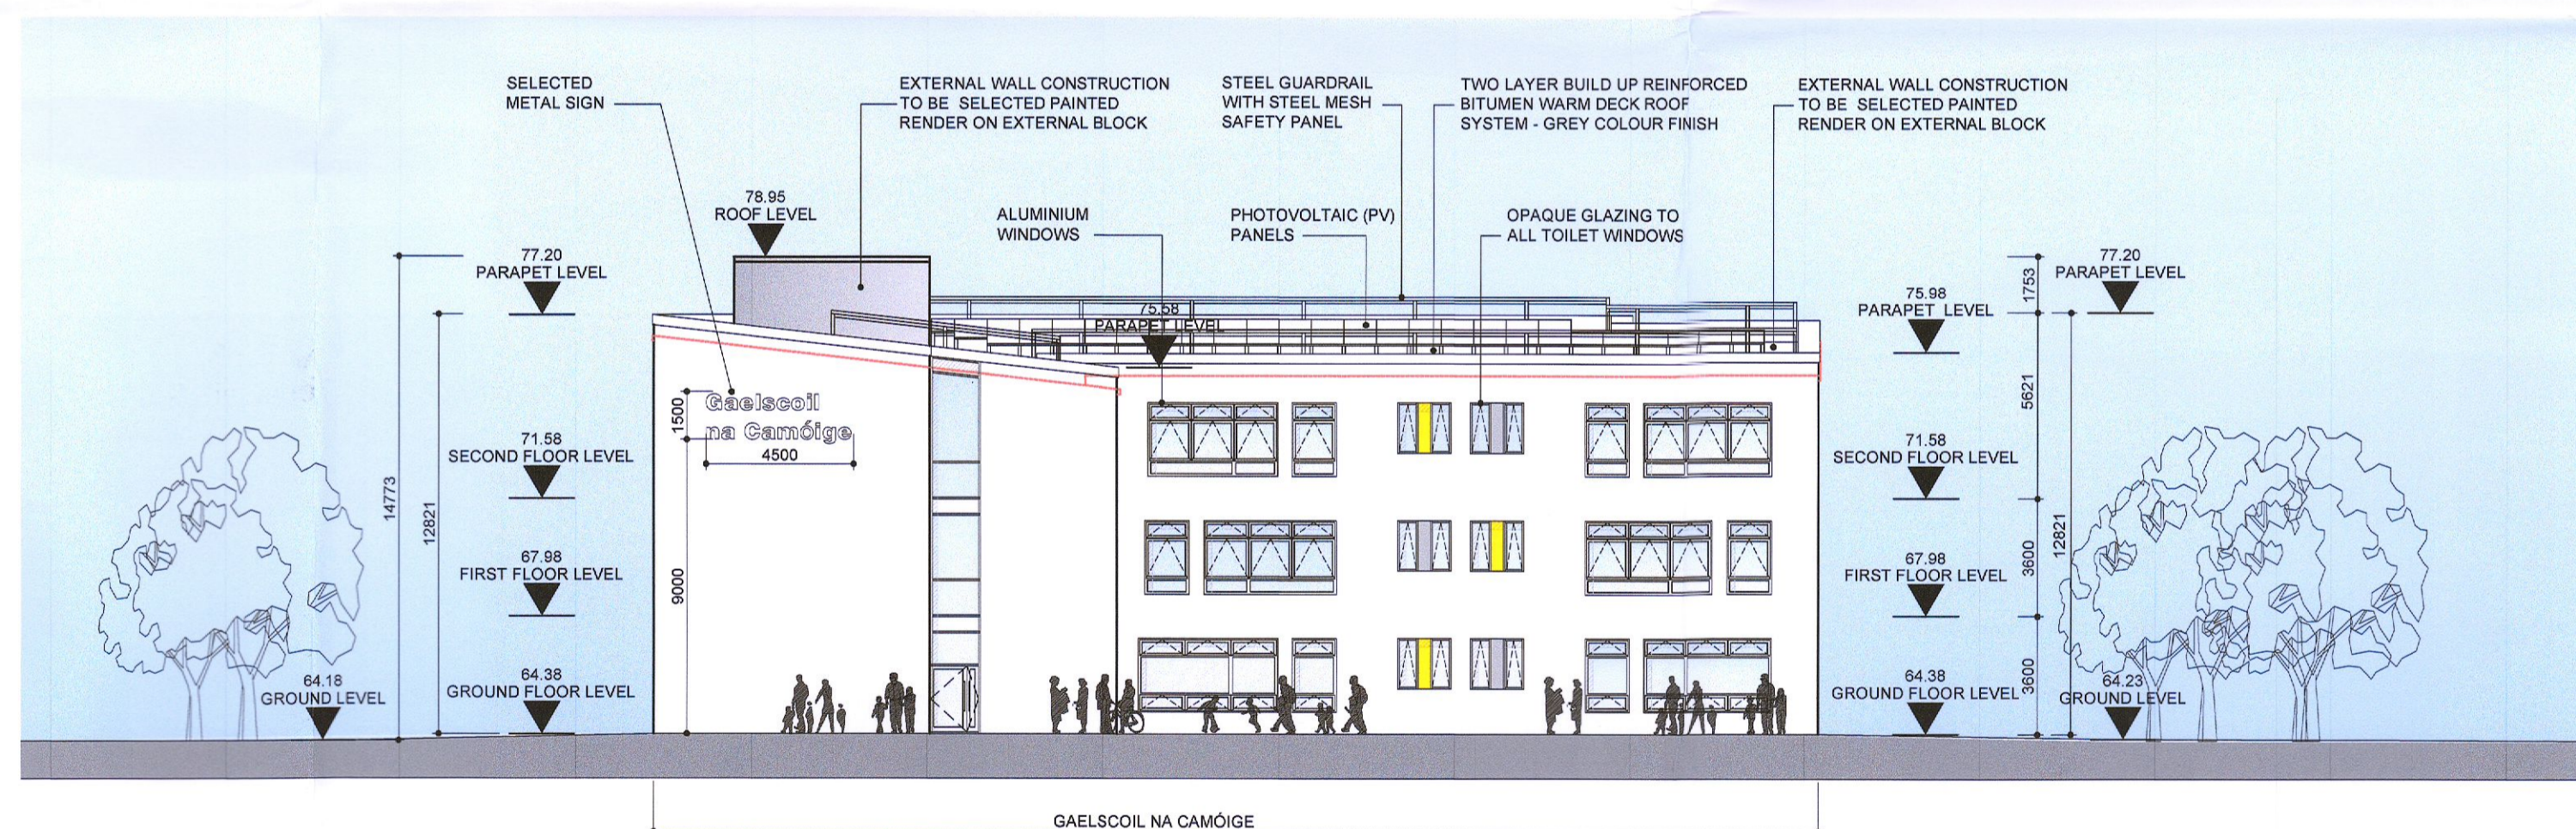

(C) No dimensions to be scaled from this drawing. All dimensions to be checked by the contractor on site, any errors or discrepancies to be reported to the Architects.

P203 01 South Gaelscoil Chluain Dolcáin
1:200 @ A1

P203 02 North-East Elevation Gaelscoil Na Camóige
1:200 @ A1

DRAWING STATUS: PLANNING APPLICATION

NEWENHAM MULLIGAN & ASSOCIATES	job	Gaelscoil na Camóige agus Gaelscoil Chluain Dolcáin	date	NOV. 2018
	client	Dublin+Dún Laoghaire Education+Training Board	drawn	CF
ARCHITECTS 11/12 BAGGOT COURT, DUBLIN 2 * TELEPHONE 01 6767400 * FACSIMILE 01 6767280 * E-MAIL info@nma.ie			scale	1:200 @ A1
			checked	NW
			job no.	7234 - CLON
			dwg. no.	P203
			rev.	-

Location