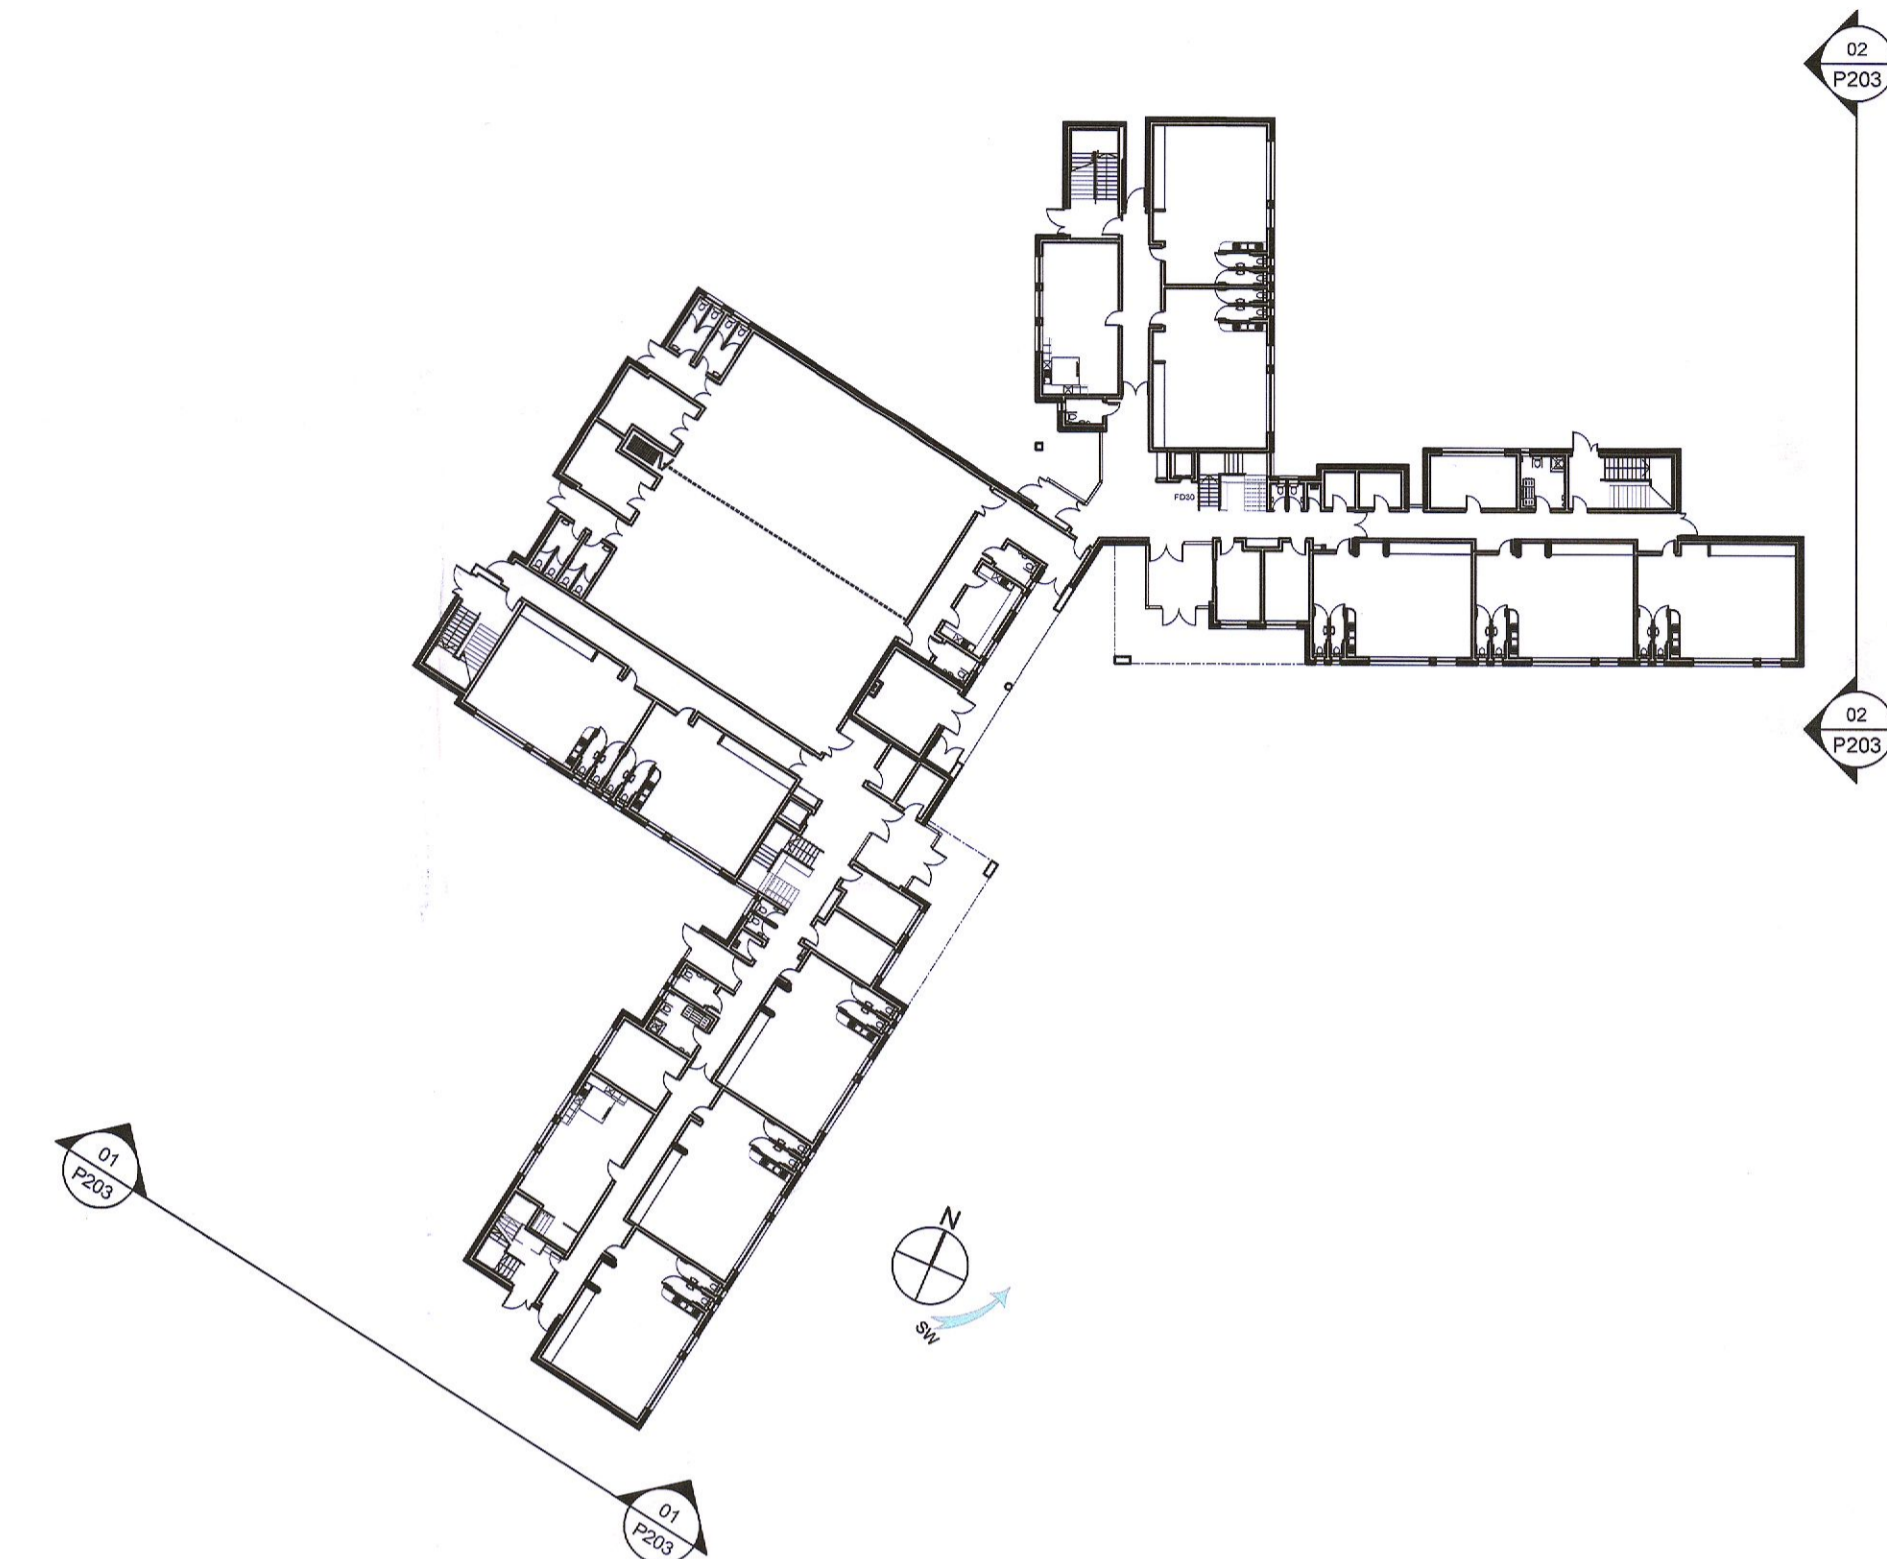

(C) No dimensions to be scaled from this drawing. All dimensions to be checked by the contractor on site, any errors or discrepancies to be reported to the Architects.

P203 01 South Gaelscoil Chluain Dolcáin
1:200 @ A1

P203 02 North-East Elevation Gaelscoil Na Camóige
1:200 @ A1

DRAWING STATUS: PLANNING APPLICATION

NEWENHAM MULLIGAN & ASSOCIATES	job	Gaelscoil na Camóige agus Gaelscoil Chluain Dolcáin	date	NOV. 2018
	client	Dublin+Dún Laoghaire Education+Training Board	drawn	CF
ARCHITECTS 11/12 BAGGOT COURT, DUBLIN 2 * TELEPHONE 01 6767400 * FACSIMILE 01 6767280 * E-MAIL info@nma.ie			scale	1:200 @ A1
			checked	NW
			job no.	7234 - CLON
			dwg. no.	P203
			rev.	-

Location