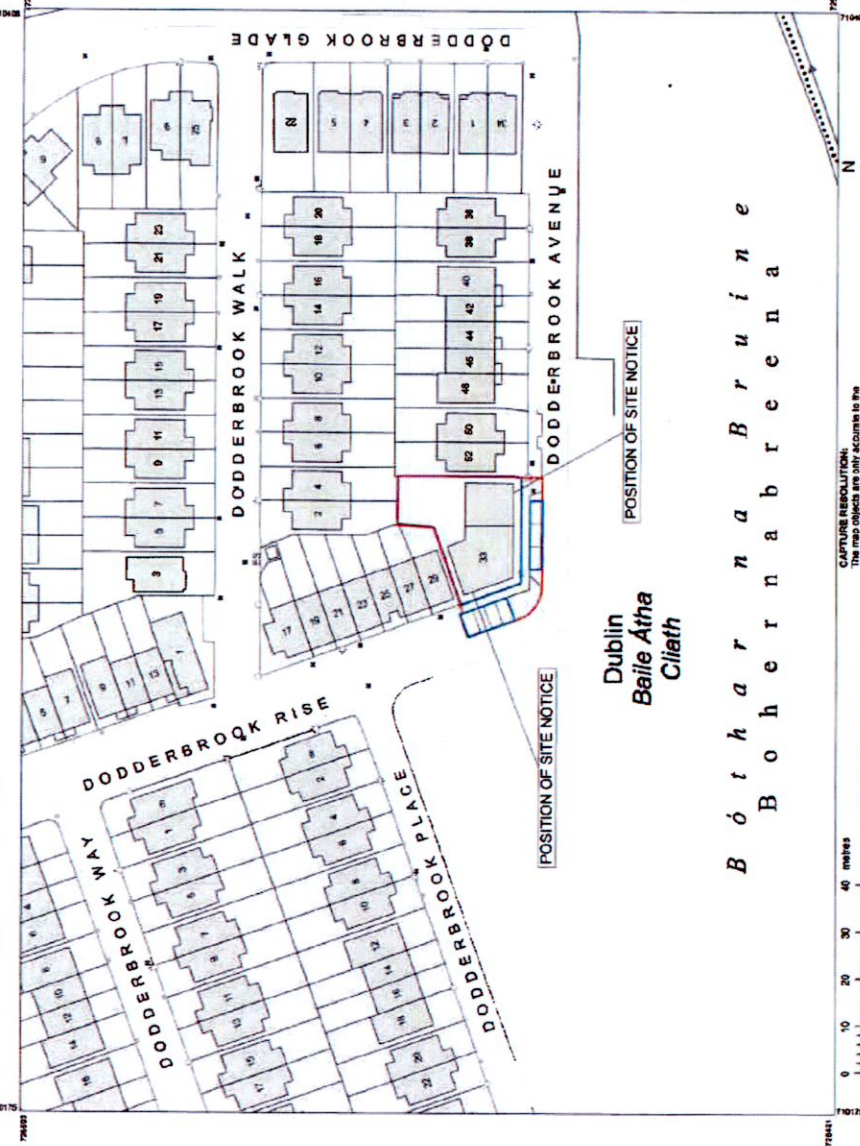

Planning Pack Map

CENTRE COORDINATES:
ITM 710292.725507

PUBLISHED: 02/06/2022 **ORDER NO.:** 50272180_1

MAP SERIES: 1:12,500 3493-03 3493-06

LEGEND:
<http://www.osi.ie>
Search 'Large Scale Legend'

POSITION OF SITE NOTICE

Dublin
Baile Átha
Cliath

B ó t h a r n a B r u i n e
B o h e r n a b r e e n a

OUTPUT SCALE: 1:1,000

REVISIONS	
NO.	DESCRIPTION

DRAWING SET:
☐ Database Site Boundary
☐ Database Area with Application Overlay

NORTH POINT	
SCALE BAR	
0	20

Scale	Date	Drawn by	Checked by	Issue No.
1:12,500 A 13	11/07/2022			

PROJECT: DODDERBROOK CIRCLE
GLOUGHTER, GLOUGHER, DUBLIN

THE LOCATION MAP:
Light line lid

PROJECT CODE: 001 - PA

DATE: 02/06/2022

PROJECT NAME: DODDERBROOK CIRCLE