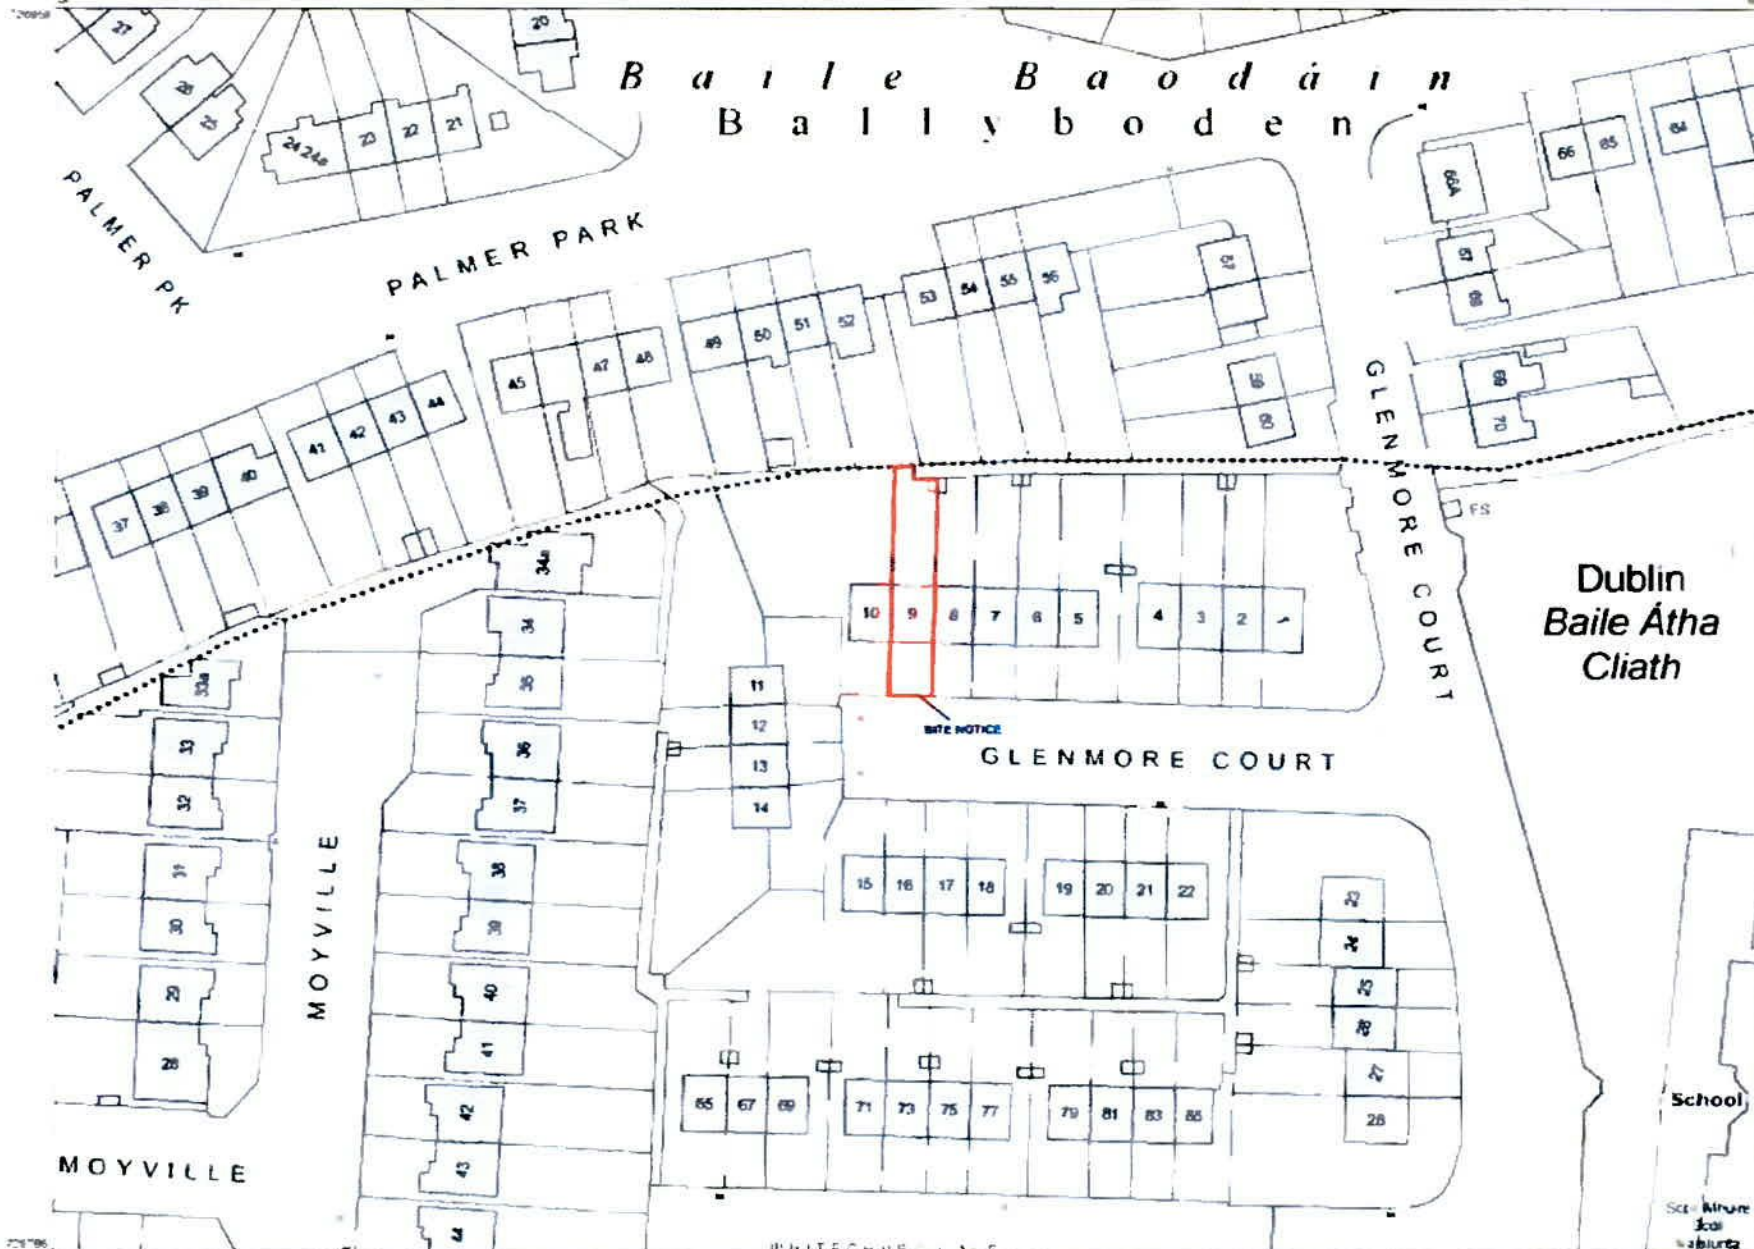

Planning Pack Map

Ordnance Licence Number CYAL50241447

CENTRE COORDINATES
ITM 713953 726872

PUBLISHED 05/03/2022
ORDER NO 50254541_1

MAP SERIES 1:1,000
MAP SHEETS 3391-18

COMPILED AND PUBLISHED BY
Ordnance Survey Ireland
Phoenix Park,
Dublin 8
Ireland

The representation on this map
of a road, track or footpath
is not evidence of the existence
of a right of way

Ordnance Survey maps
never show legal property
boundaries, nor do they
show ownership of
physical features