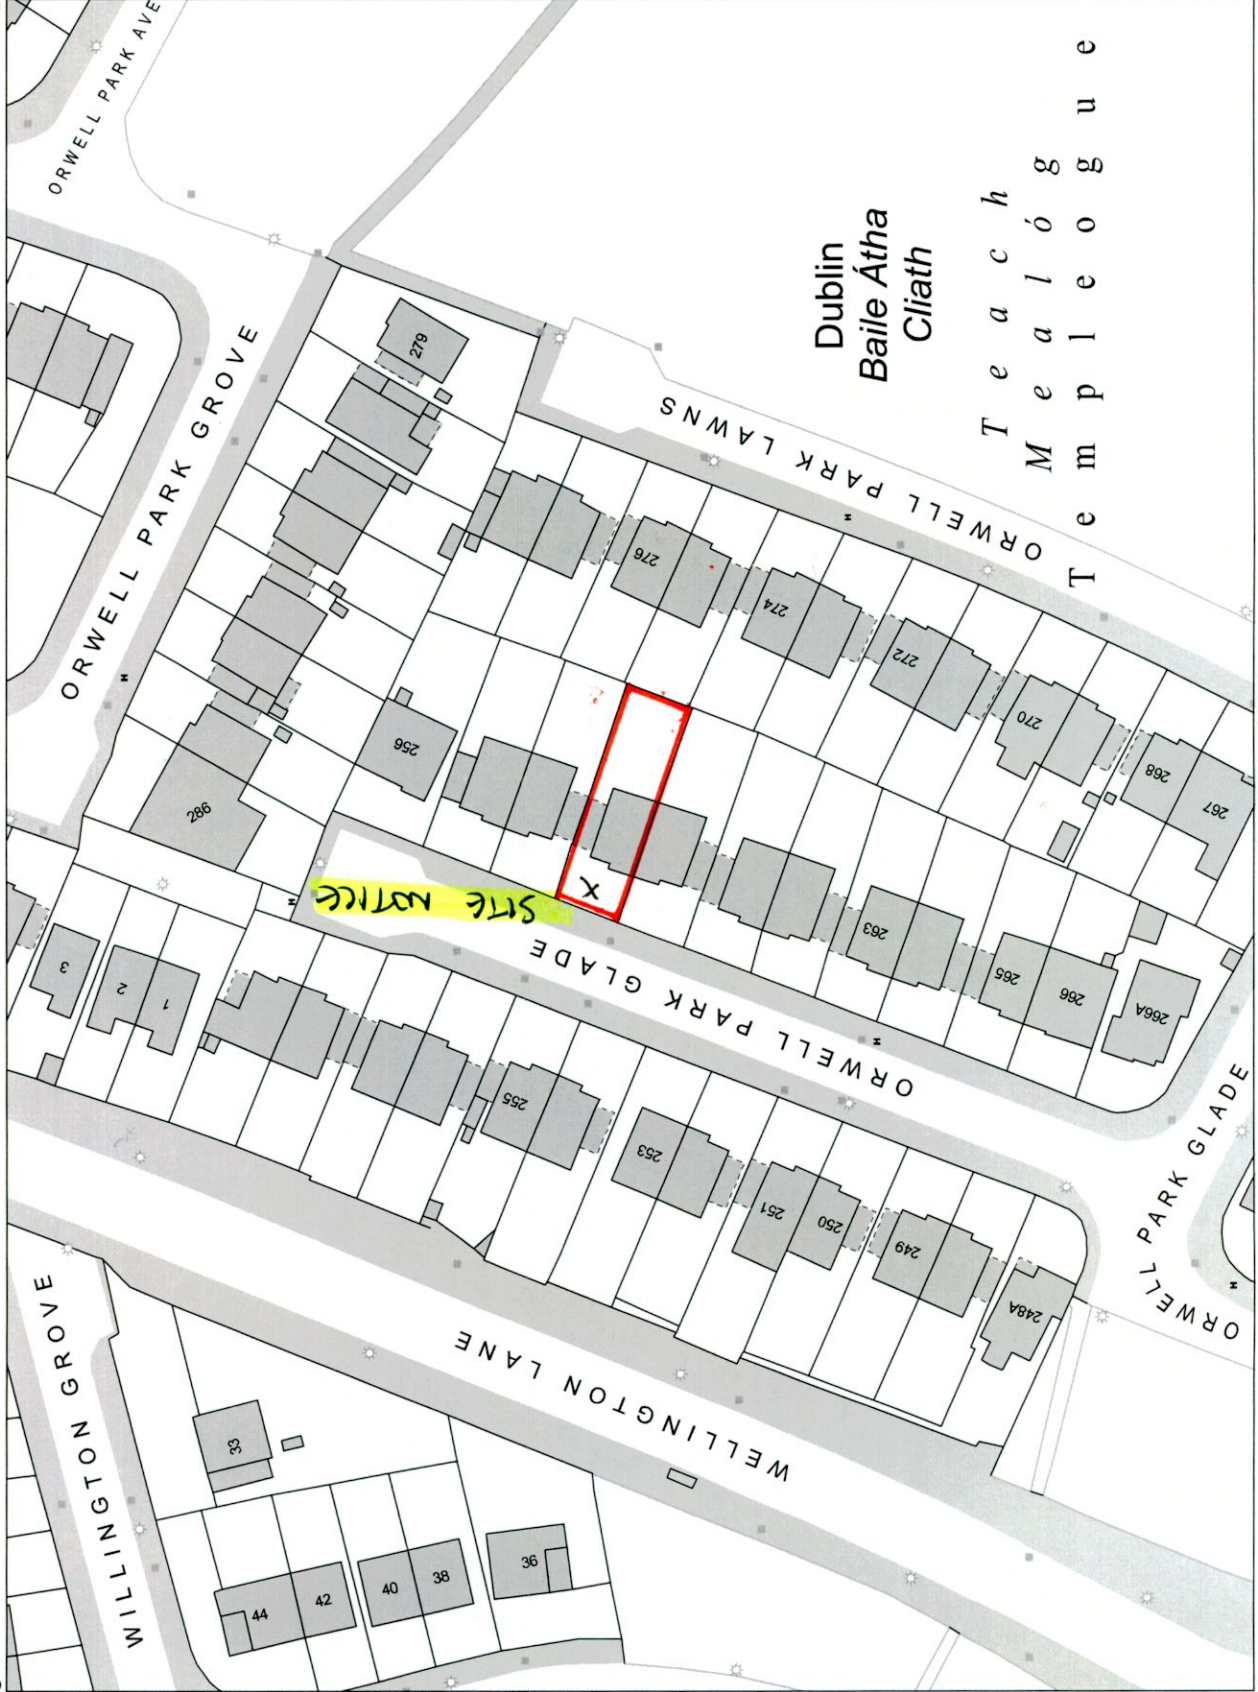

Planning Pack Map

CENTRE COORDINATES:
ITM 711826,729195

PUBLISHED: 24/06/2022 **ORDER NO.:** 50276220_2

MAP SERIES: 1:1,000 **MAP SHEETS:** 3327-25
1:1,000 3328-21

COMPILED AND PUBLISHED BY:
Ordnance Survey Ireland,
Phoenix Park,
Dublin 8,
Ireland.

Unauthorised reproduction
infringes Ordnance Survey Ireland
and Government of Ireland
copyright.

All rights reserved.
No part of this publication may
be copied, reproduced
or transmitted in any form
or by any means without the prior
written permission of
the copyright owners.

The representation on this map
of a road, track or footpath
is not evidence of the existence
of a right of way.

Ordnance Survey maps
never show legal property
boundaries, nor do they
show ownership of
physical features.

© Suirbhéireacht Ordanáis Éireann,
2022
© Ordnance Survey Ireland, 2022
www.osi.ie/copyright

LEGEND:
<http://www.osi.ie>;
search 'Large Scale Legend'

CAPTURE RESOLUTION:
The map objects are only accurate to the
resolution at which they were captured.
Output scale is not indicative of data capture scale.
Further information is available at:
<http://www.osi.ie>; search 'Capture Resolution'

OUTPUT SCALE: 1:1,000

711942 729281 711709 729109