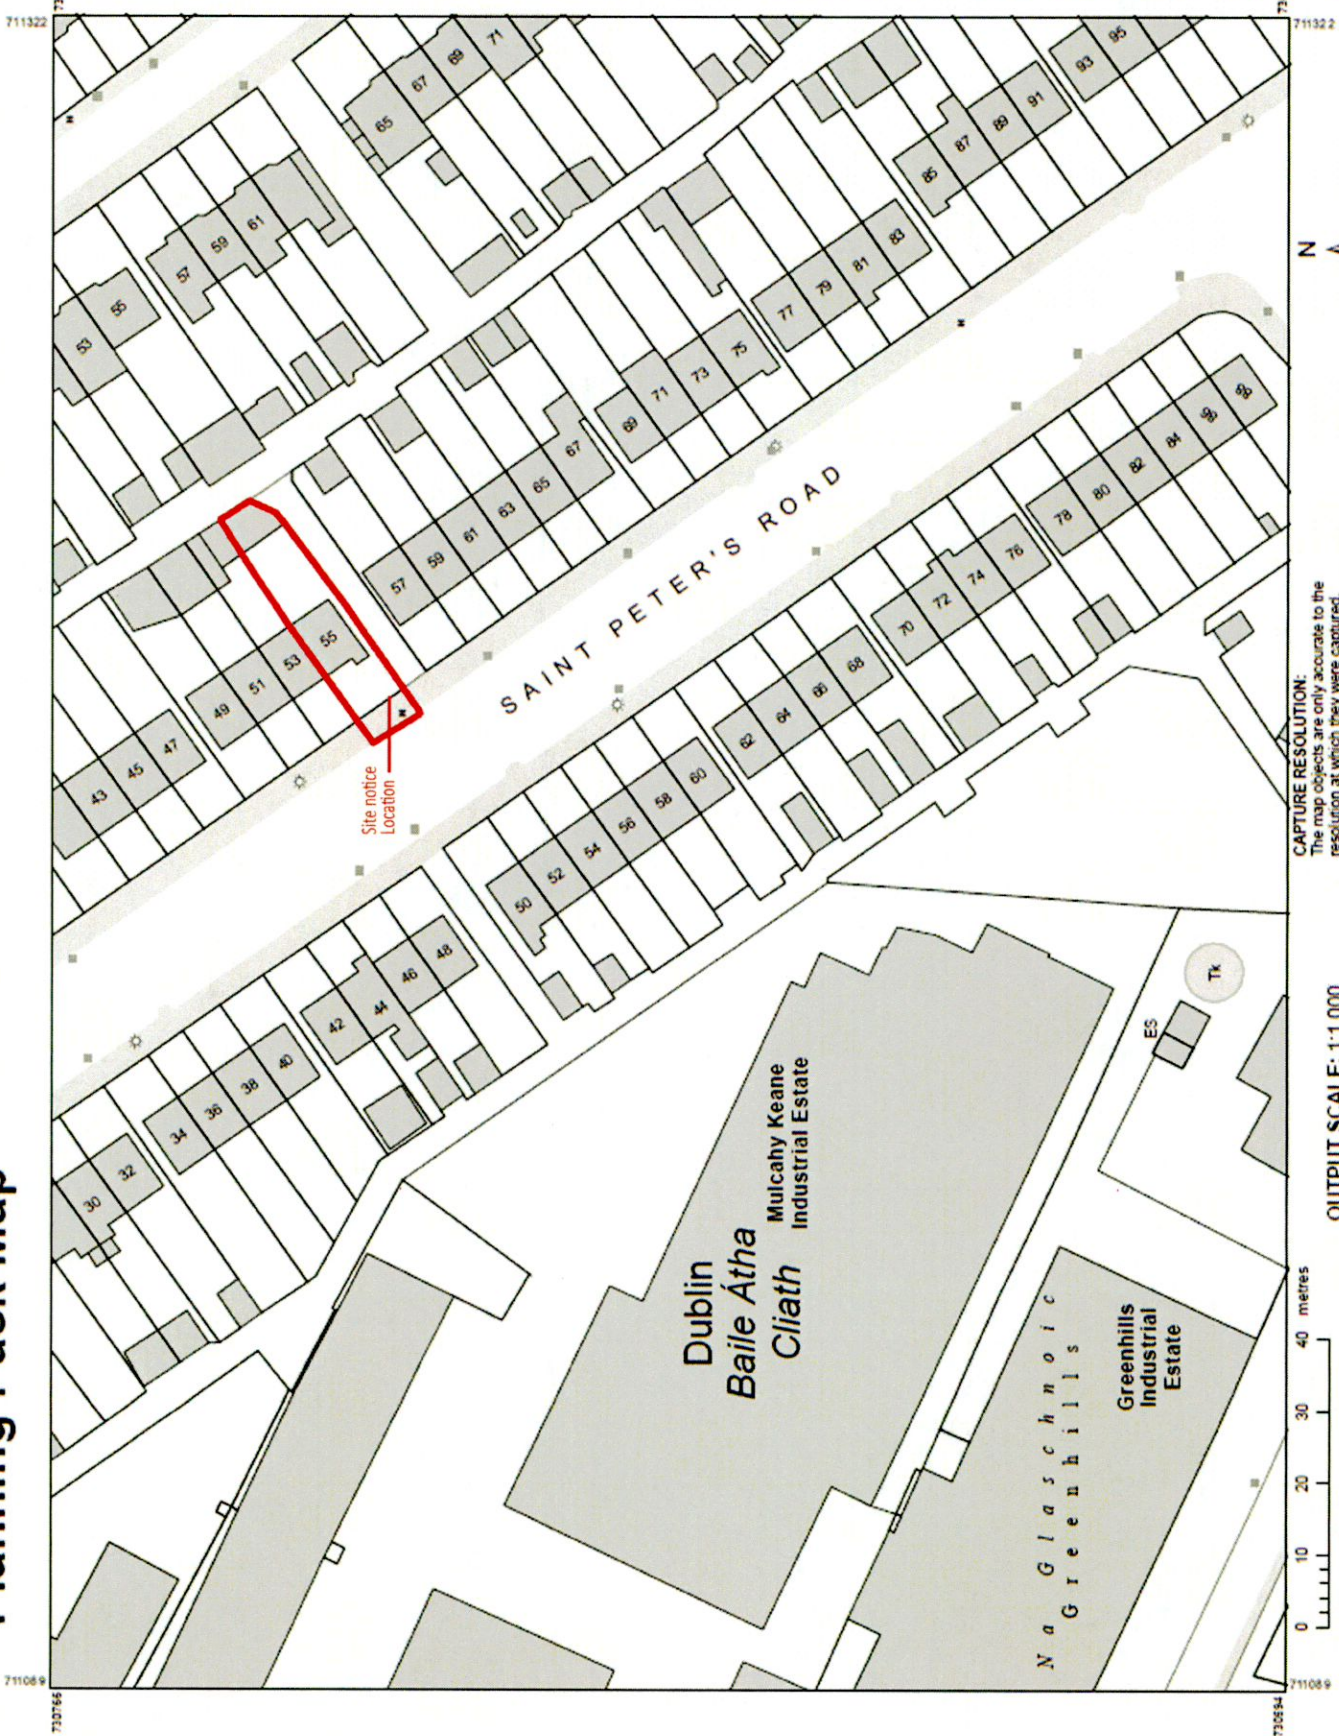

Planning Pack Map

CENTRE COORDINATES:
ITM 711206.730680

PUBLISHED: 12/07/2021
ORDER NO.: 50206369_1

MAP SERIES: 1:1,000
MAP SHEETS: 3327-14
1:1,000 3327-15

COMPILED AND PUBLISHED BY:
Ordnance Survey Ireland,
Phoenix Park,
Dublin 8,
Ireland.

Unauthorised reproduction
infringes Ordnance Survey Ireland
and Government of Ireland
copyright.

All rights reserved.
No part of this publication may
be copied, reproduced
or transmitted in any form
or by any means without the prior
written permission of
the copyright owners.

The representation on this map
of a road, track or footpath
is not evidence of the existence
of a right of way.

Ordnance Survey maps
never show legal property
boundaries, nor do they
show ownership of
physical features.

© Suirbheireacht Ordánais Éireann,
2021
© Ordnance Survey Ireland, 2021
www.osi.ie/copyright

LEGEND:
<http://www.osi.ie>;
search 'Large Scale Legend'

CAPTURE RESOLUTION:
The map objects are only accurate to the
resolution at which they were captured.
Output scale is not indicative of data capture scale.
Further information is available at:
<http://www.osi.ie>; search 'Capture Resolution'

OUTPUT SCALE: 1:1,000

711322 730766 711089 730584