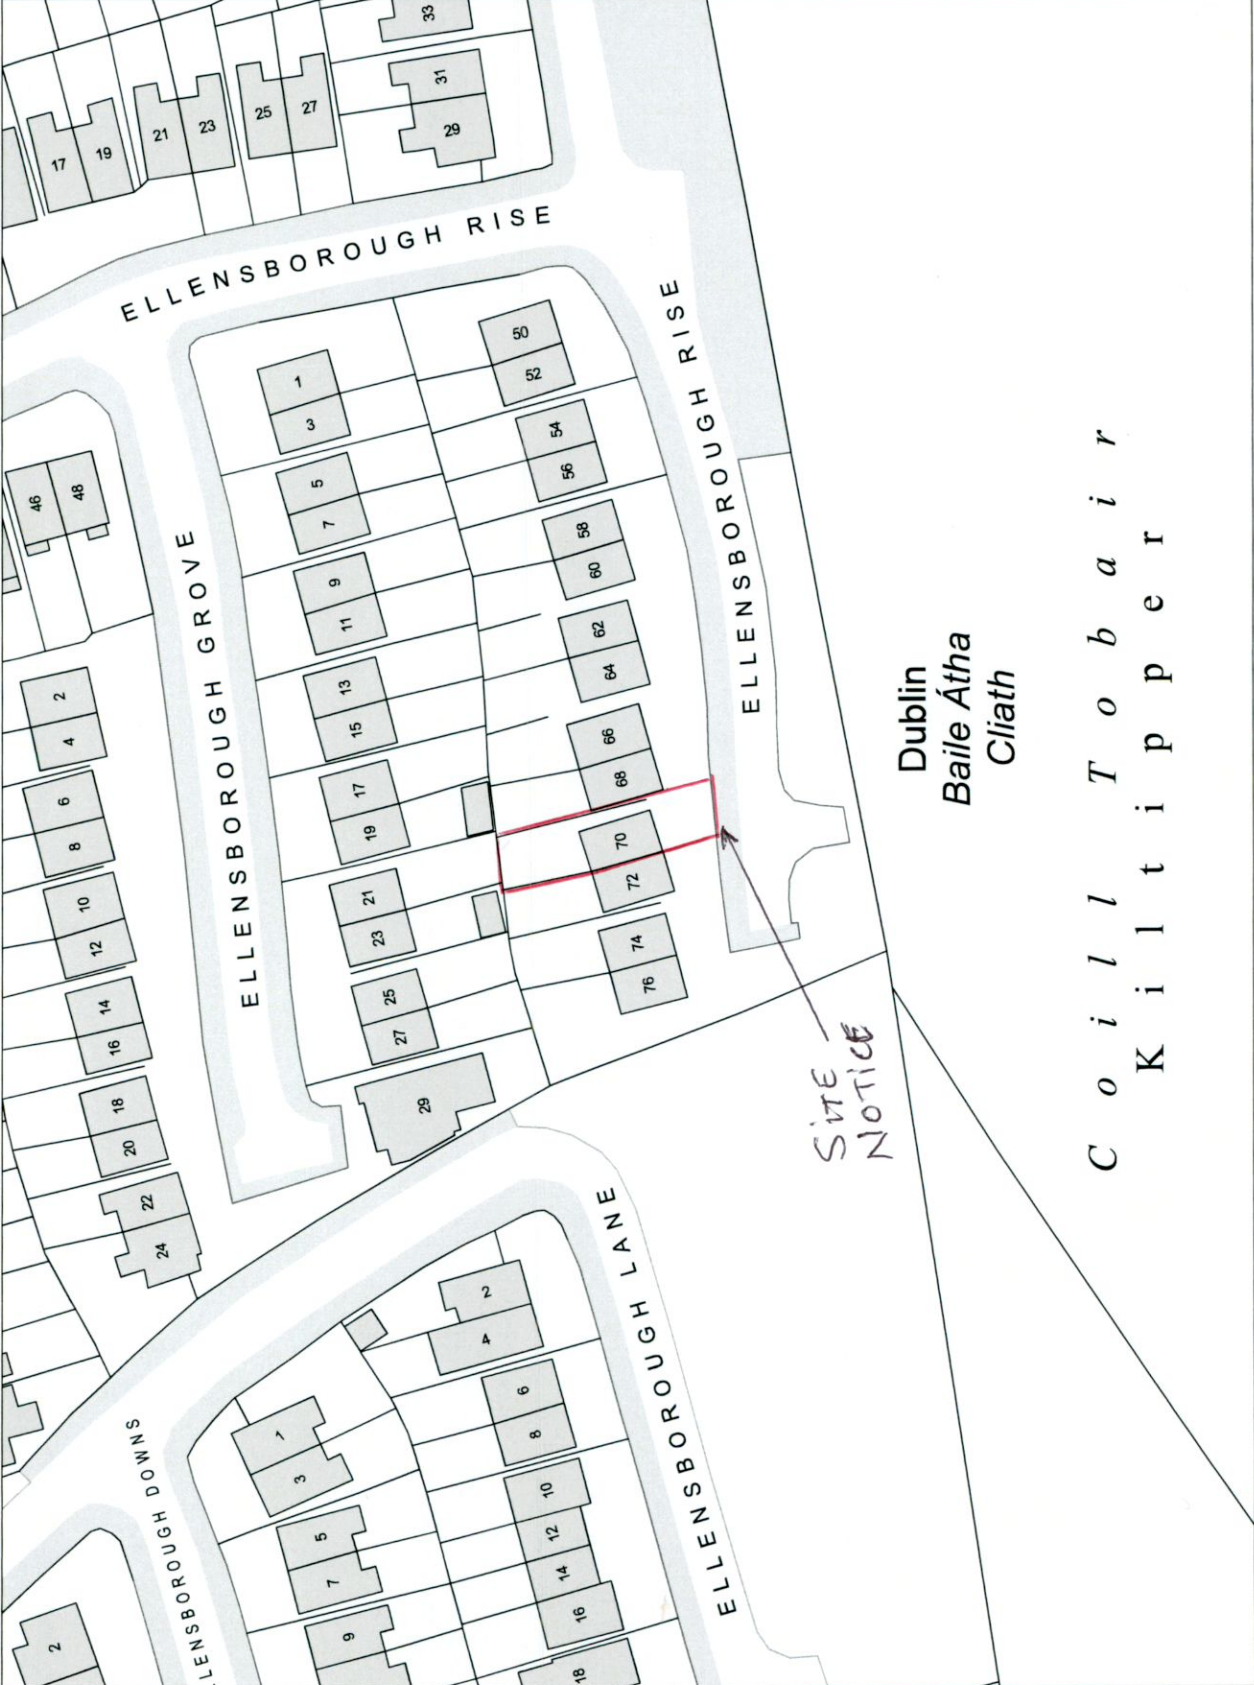

725140

Dublin
Baile Átha
Cliath

*C o i l l T o b a i r
K i l l i p p e r*

CAPTURE RESOLUTION:
The map objects are only accurate to the
resolution at which they were captured.
Output scale is not indicative of data capture scale.
Further information is available at:
<http://www.osi.ie>, search 'Capture Resolution'

OUTPUT SCALE: 1:1,000

708589

725312

708589

725140