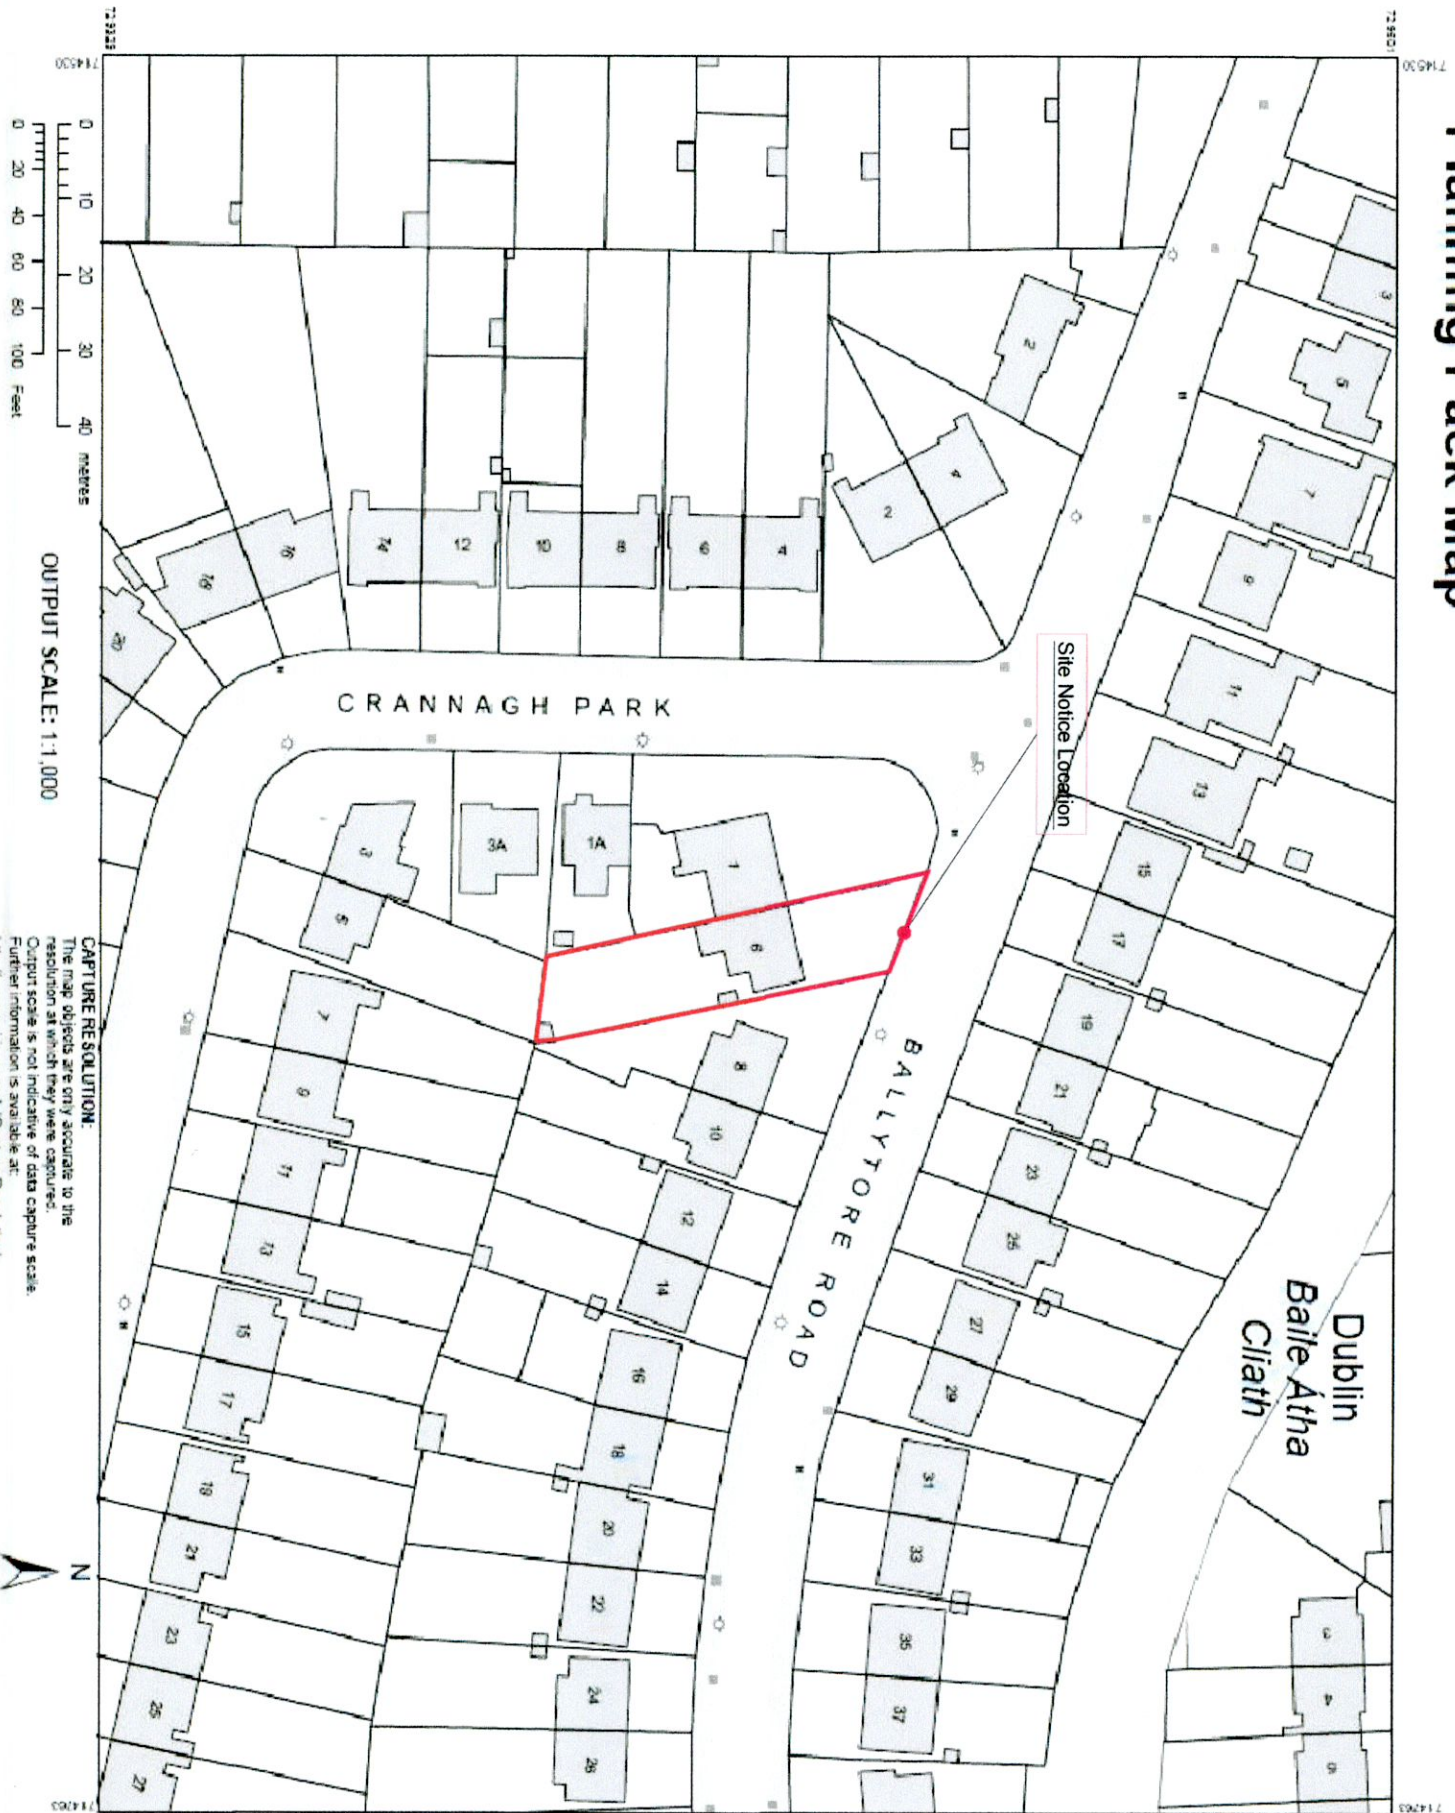

Planning Pack Map

CENTRE COORDINATES:
 ITM 714647,7294 15
PUBLISHED: ORDER NO.:
 1907/2022 50280838_1
MAP SERIES: MAP SHEETS:
 1:1,000 3328-24

COMPILED AND PUBLISHED BY:
 Ordnance Survey Ireland,
 Phoenix Park,
 Dublin 8,
 Ireland.

The representation on this map
 of a road, track or footpath
 is not evidence of the existence
 of a right of way.

Ordnance Survey maps
 never show legal property
 boundaries, nor do they
 show ownership of
 physical features.

© Sunbheiracacht Ordánáis Éireann,
 2022
 © Ordnance Survey Ireland, 2022
www.os.ie/copyright

LEGEND:
<http://www.os.ie/>
 search 'Large Scale Legend'

CAPTURE RESOLUTION:
 The map objects are only accurate to the
 resolution at which they were captured.
 Output scale is not indicative of data capture scale.
 Further information is available at:
<http://www.osi.ie/search/CaptureResolution>

OUTPUT SCALE: 1:1,000