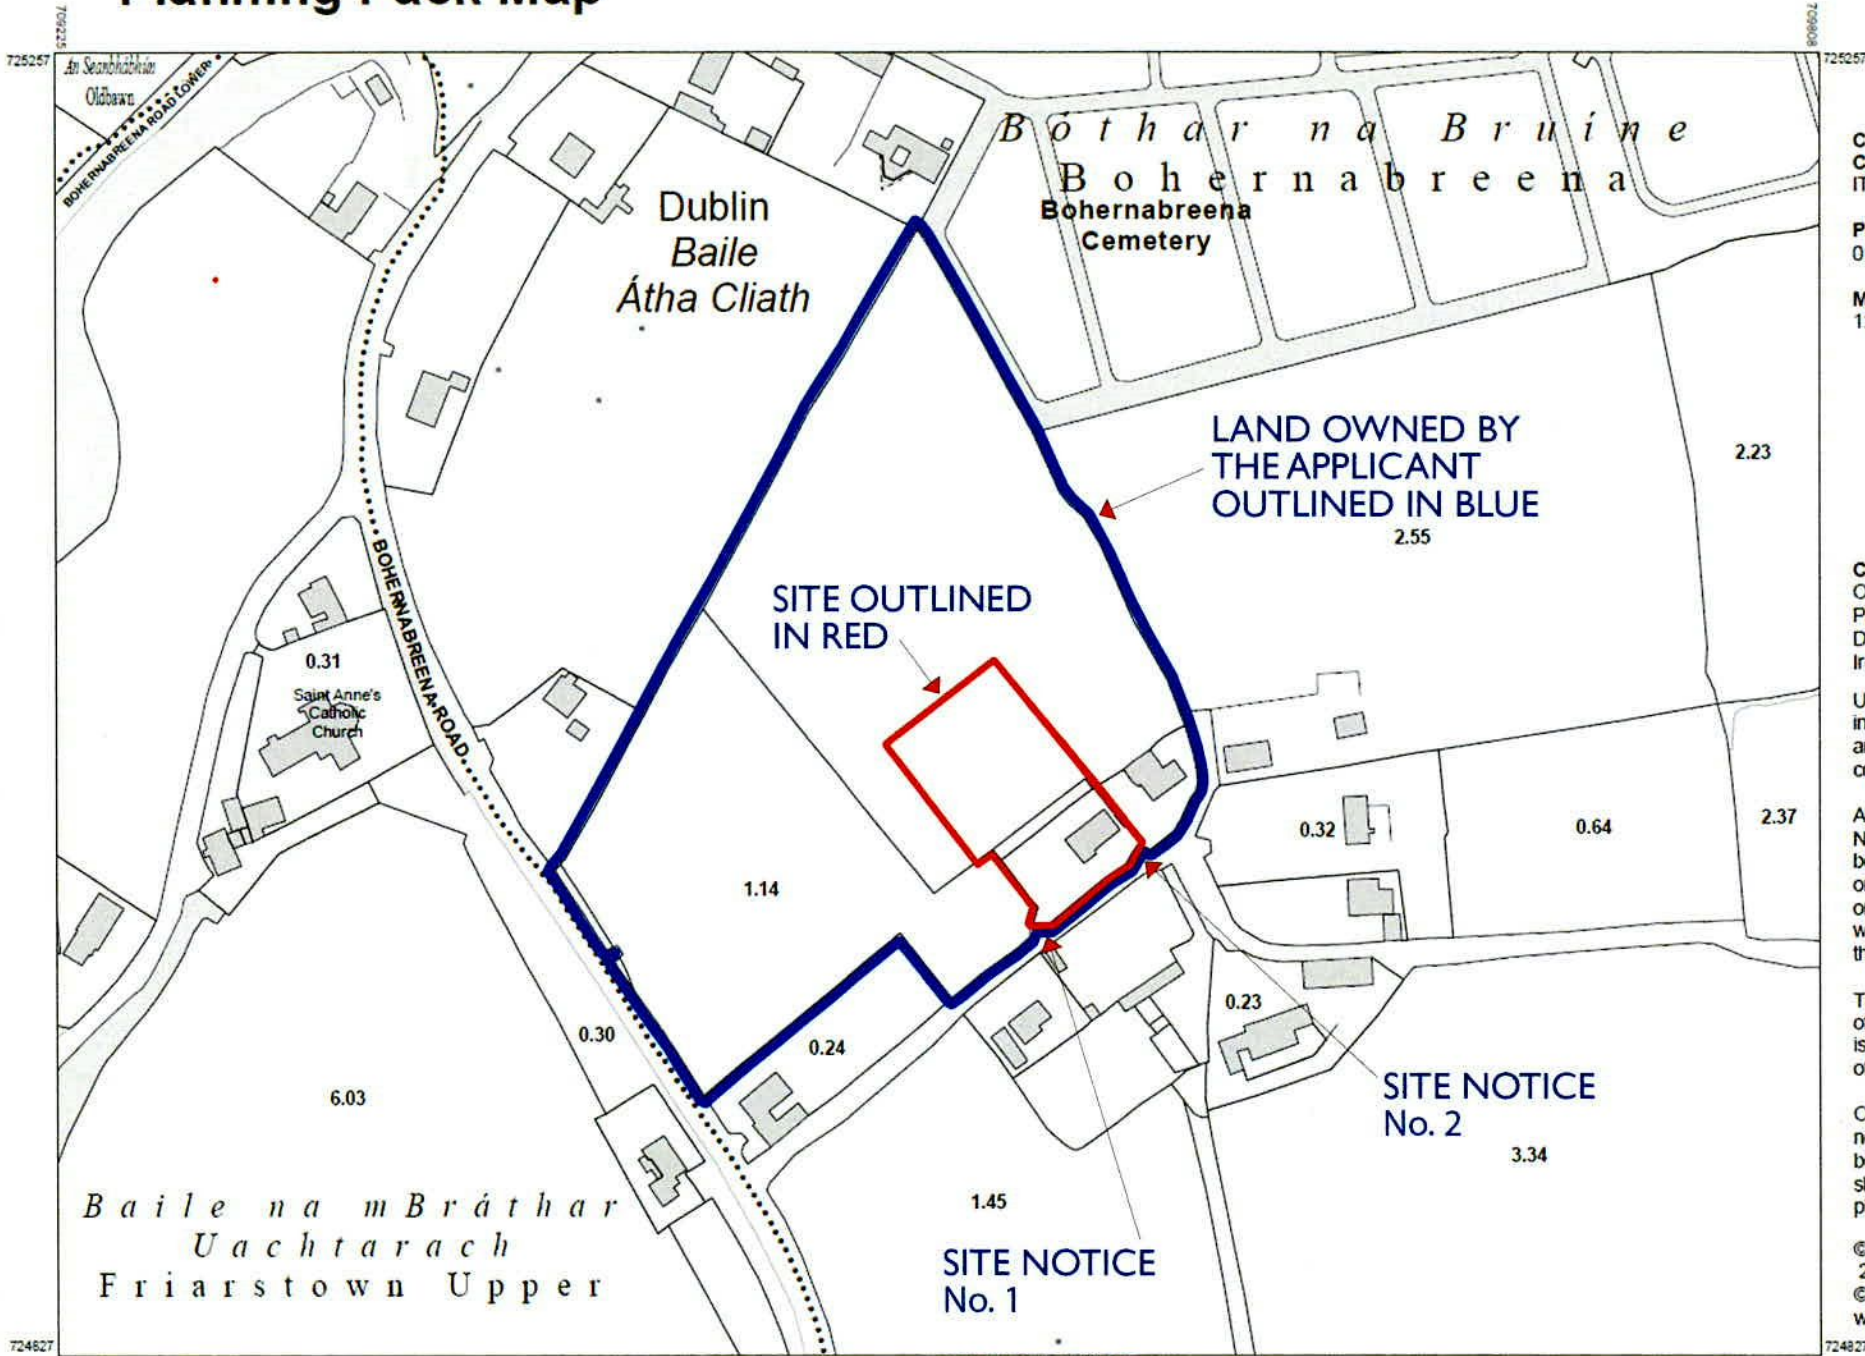

Planning Pack Map

CENTRE COORDINATES:
ITM 709517,725042

PUBLISHED: 01/06/2022
ORDER NO.: 50272010_1

MAP SERIES: 1:2,500
MAP SHEETS: 3453-A

COMPILED AND PUBLISHED BY:
Ordnance Survey Ireland,
Phoenix Park,
Dublin 8,
Ireland.

The representation on this map
of a road, track or footpath
is not evidence of the existence
of a right of way.

Ordnance Survey maps
never show legal property
boundaries, nor do they
show ownership of
physical features.

© Suirbhéireacht Ordanáis Éireann,
2022
© Ordnance Survey Ireland, 2022
www.osi.ie/copyright

OUTPUT SCALE: 1:2,500

CAPTURE RESOLUTION:
The map objects are only accurate to the
resolution at which they were captured.
Output scale is not indicative of data capture scale.
Further information is available at:
<http://www.osi.ie>; search 'Capture Resolution'