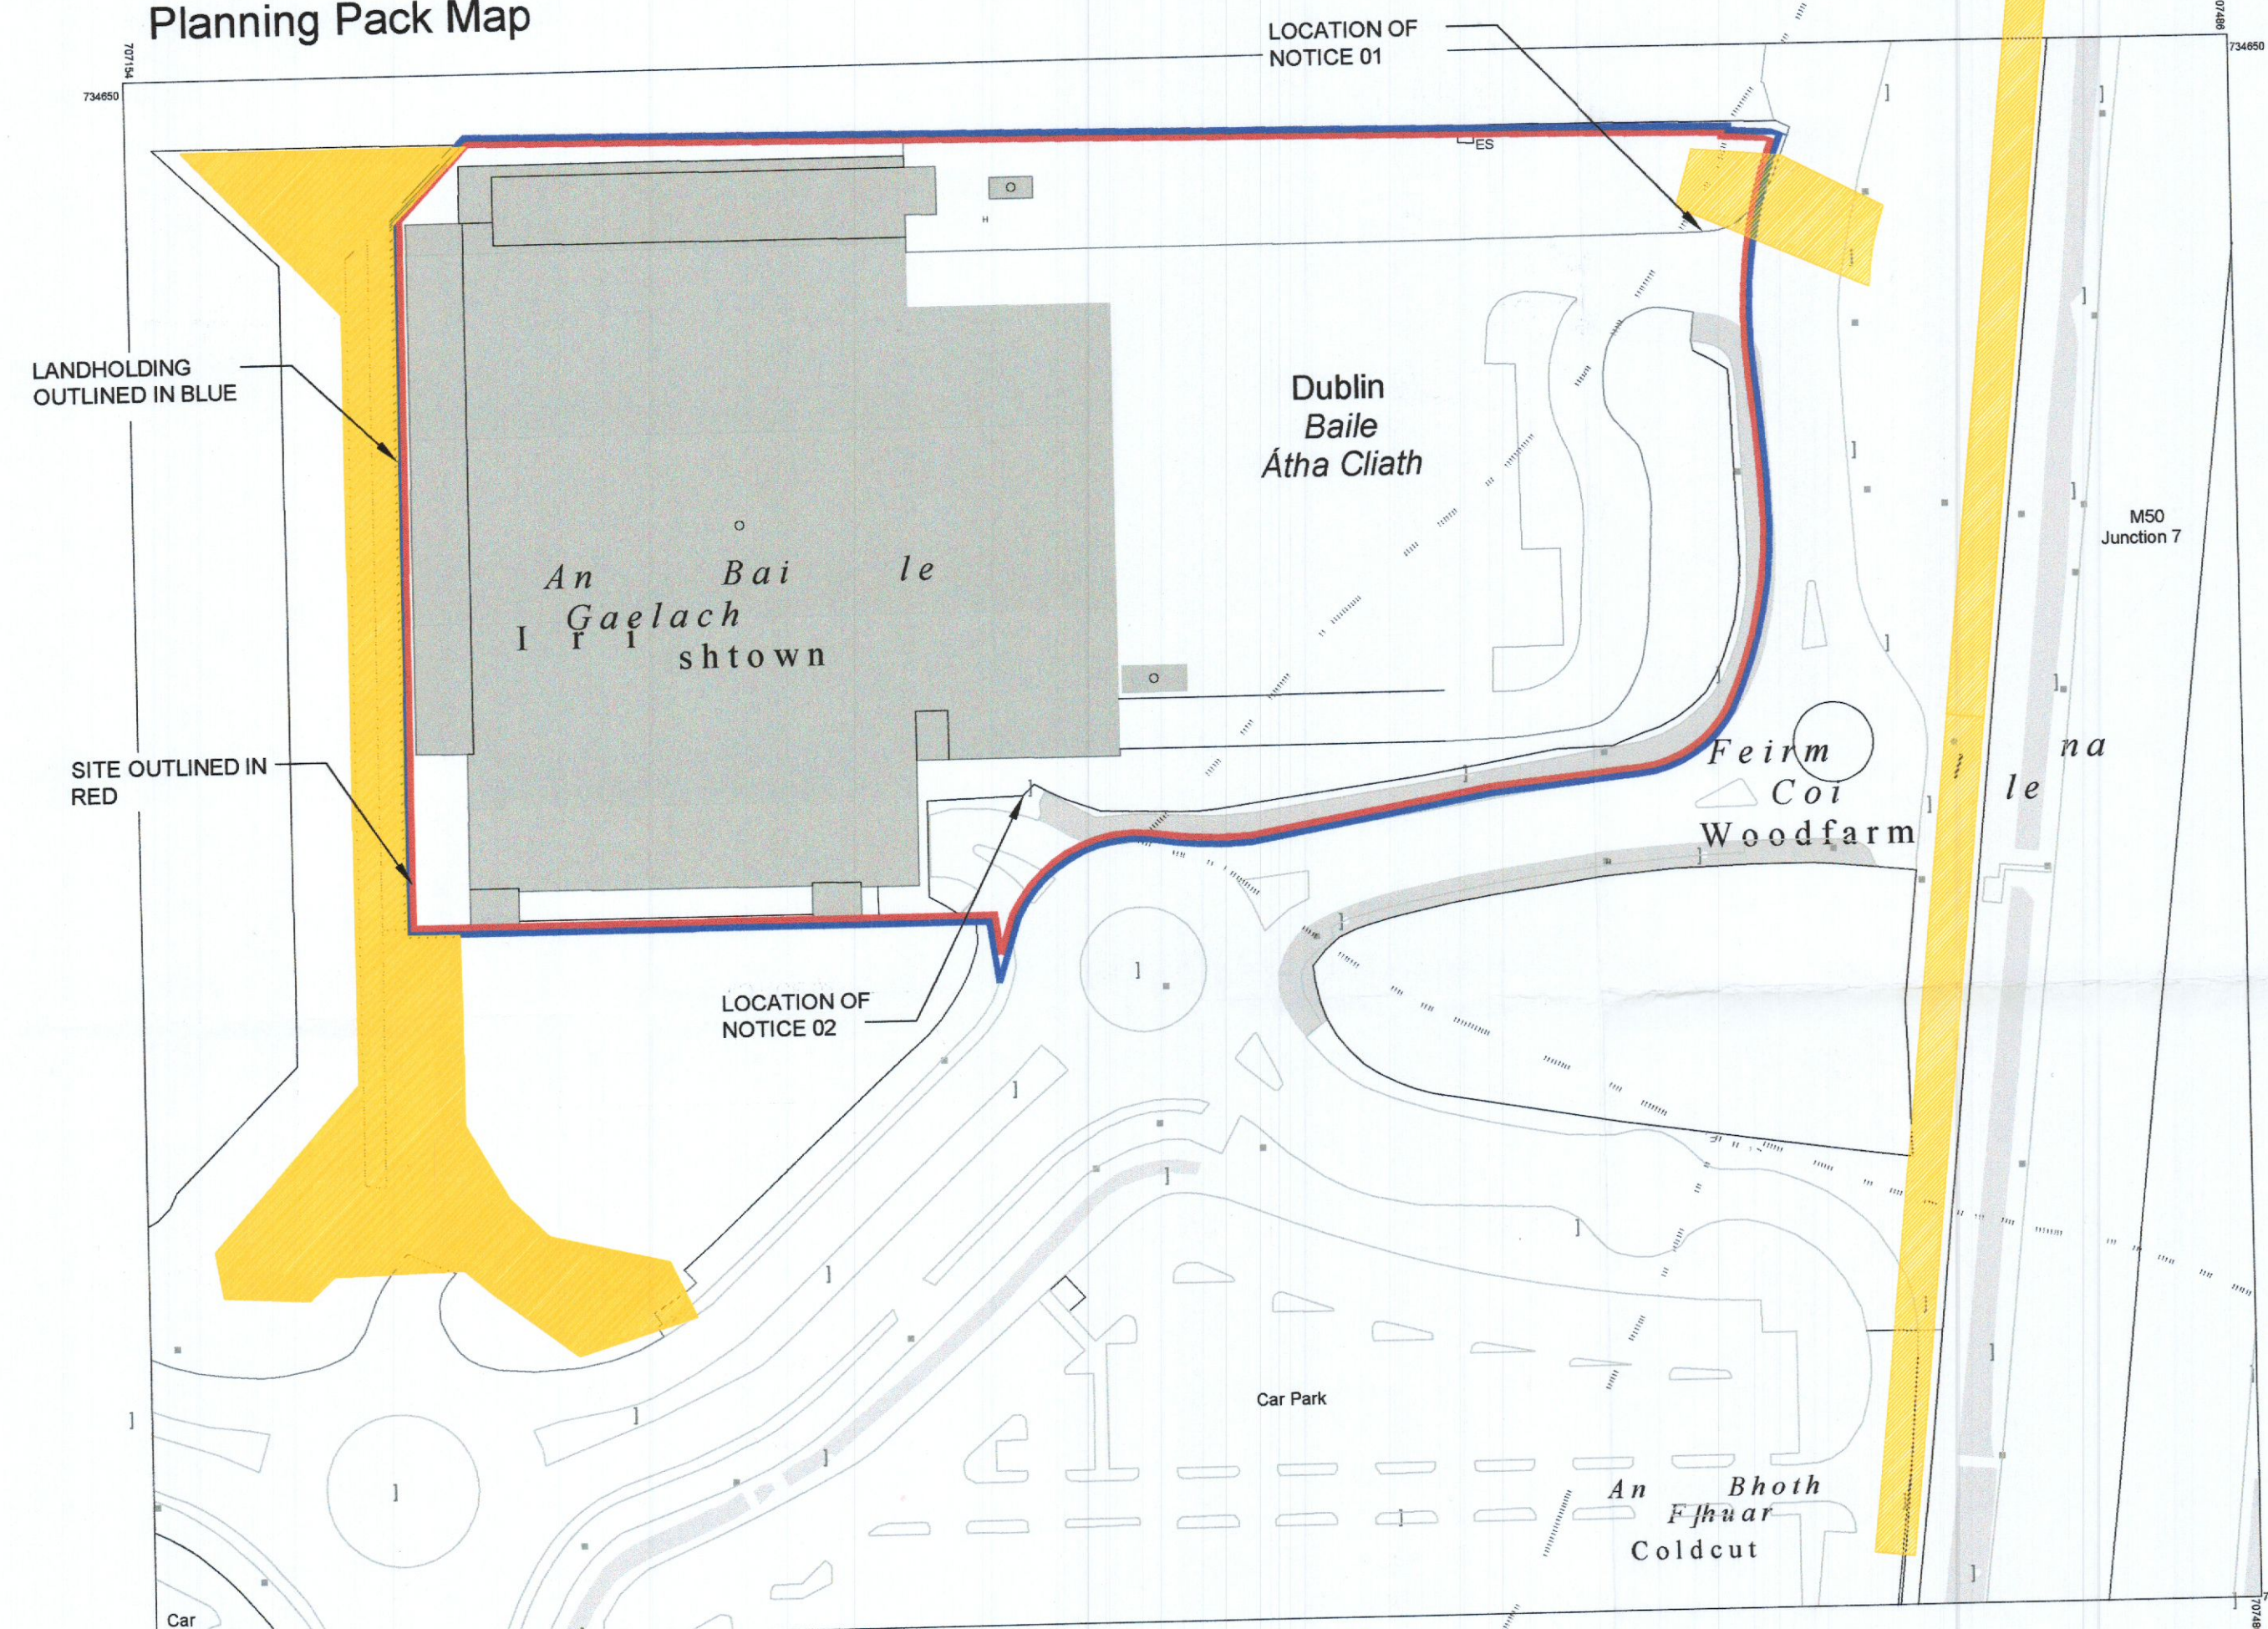

Planning Pack Map

CENTRE COORDINATES: ITM 707320,734527

PUBLISHED: 23/06/2020

ORDER NO.: 50125338_2

MAP SERIES: 1:1,000
1:1,000

MAP SHEETS: 3261-05
3261-10

COMPILED AND PUBLISHED BY:
Ordnance Survey Ireland,
Phoenix Park,
Dublin 8,
Ireland.

Unauthorised reproduction
infringes Ordnance Survey Ireland
and Government of Ireland
copyright.

All rights reserved.
No part of this publication may
be copied, reproduced
or transmitted in any form
or by any means without the prior
written permission of
the copyright owners.

The representation on this map
of a road, track or footpath
is not evidence of the existence
of a right of way.

Ordnance Survey maps
never show legal property
boundaries, nor do they
show ownership of
physical features.

©Suirbhéireacht Ordánais Éireann 2020
©Ordnance Survey Ireland, 2020
www.osi.ie/copyright

LEGEND:
<http://www.osi.ie>;
search 'Large Scale Legend'

OUTPUT SCALE: 1:1,000

TOTAL NO. OF PANELS SHOWN = 860

Grange, Bective, Navan, Co. Meath.
Ph: (046) 9021498 Fax: (046) 9073785

CONTRACT
Tesco, Liffey Valley

TITLE
**Proposed Roof Mounted
Solar Panel Installation
Site Location Map**

Project No.: L22008

Status: **PLANNING** Drawn By: MMG

Date: 13/06/2022 Scale: 1:1000

Drawing No.: GS-SP-01 Revision:

REVISIONS	DATE
A	
B	
C	
D	

Important Note :