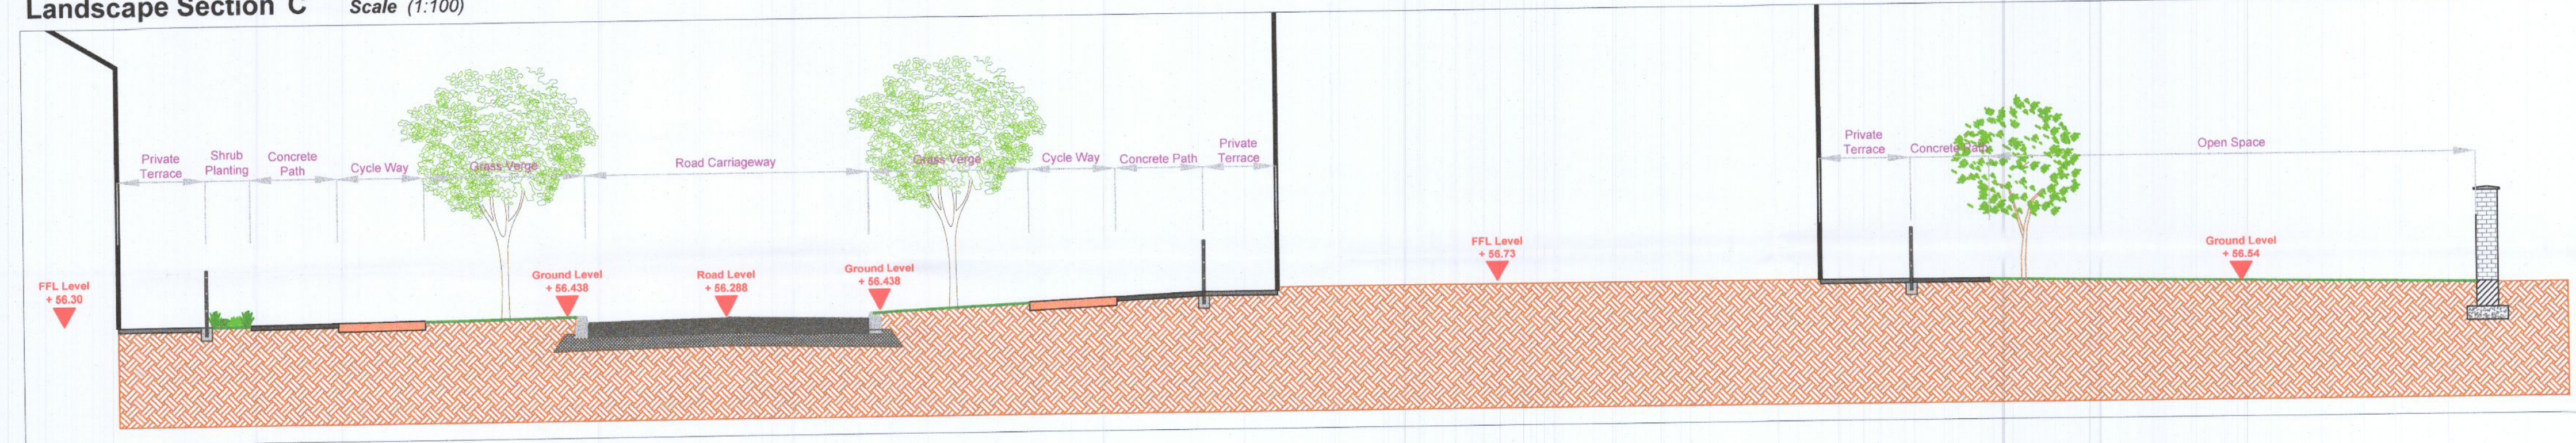

Landscape Section A Scale (1:100)

Landscape Section B Scale (1:100)

Landscape Section C Scale (1:100)

Landscape Section D Scale (1:100)

Section Key Plan

B2	10/06/2022	PR	RMD	Revised Layout
REV	DATE	BY	CHECKED	DESCRIPTION
Project Title:		Clonburris SDZ at Dublin 22		
Client:	Kelland Homes		Dwg No.	DWG NO.3(I) S
Drawing Title:	Landscape Sections (I)		Scale	1:100
Job No.	1577	Date	12/11/2020	
 Ronan MacDiarmada + Associates Ltd. Landscape Architects and Consultants. 5 Tootenhill, Rathcoole, Co. Dublin tel: +353 1 412 4476 mob: 086 26 25 438 fax: +353 1 401 3748 e-mail: ronan@rmda.ie				
This Drawing is Copyright				