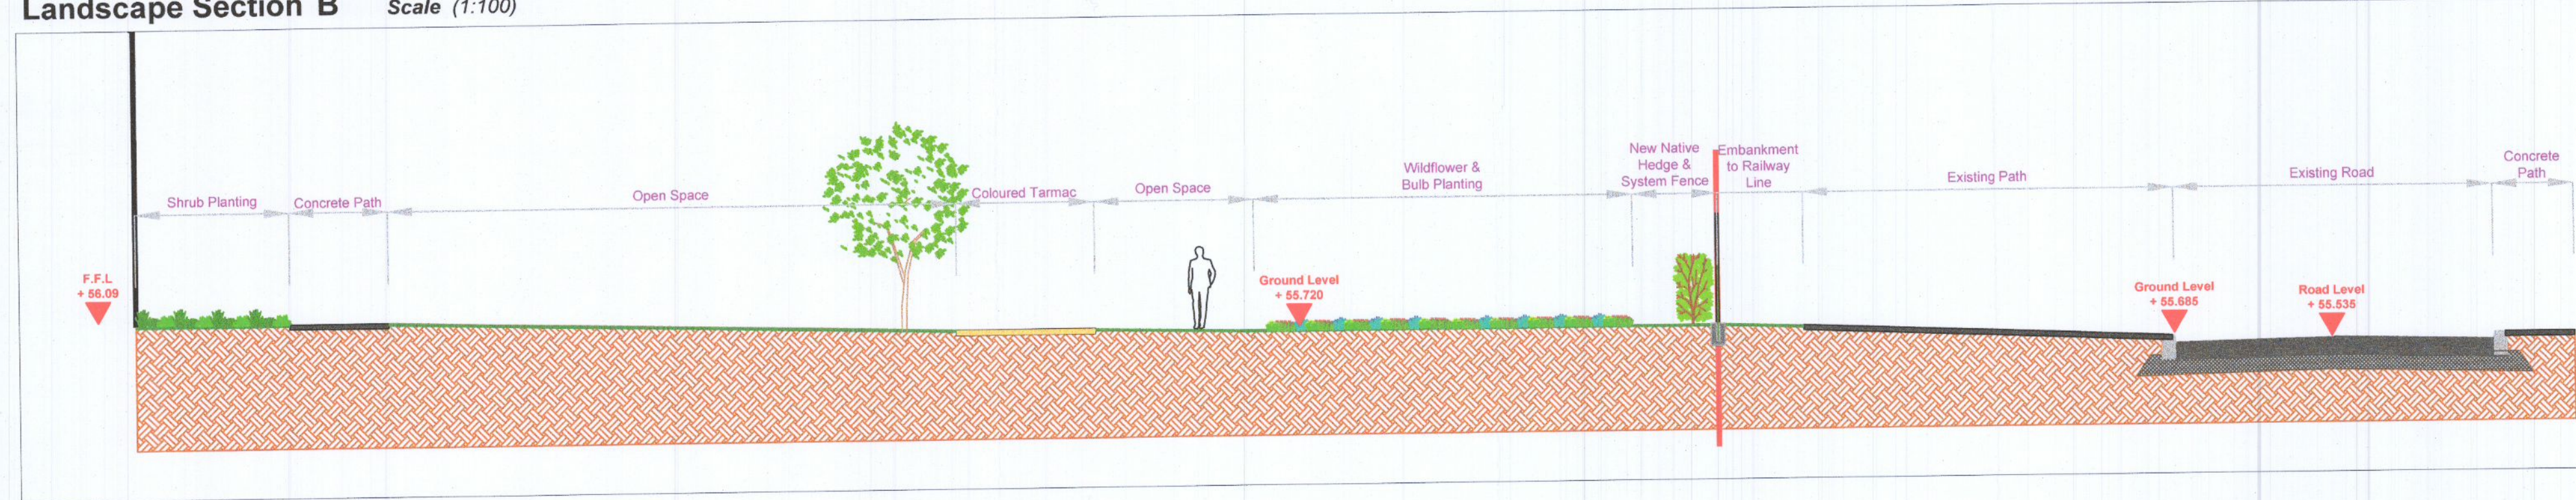

Landscape Section A Scale (1:100)

Landscape Section B Scale (1:100)

Landscape Section C Scale (1:100)

Landscape Section D Scale (1:100)

Section Key Plan

B2	10/06/2022	PR	RMD	Revised Layout
REV	DATE	BY	CHECKED	DESCRIPTION
Project Title:		Clonburris SDZ at Dublin 22		
Client:	Kelland Homes		Dwg No.	DWG NO.3(I) S
Drawing Title:	Landscape Sections (I)		Scale	1:100
Job No.	1577	Date	12/11/2020	
 Ronan MacDiarmada + Associates Ltd. Landscape Architects and Consultants. 5 Tootenhill, Rathcoole, Co. Dublin tel: +353 1 412 4476 mob: 086 26 25 438 fax: +353 1 401 3748 e-mail: ronan@rmda.ie				
This Drawing is Copyright				