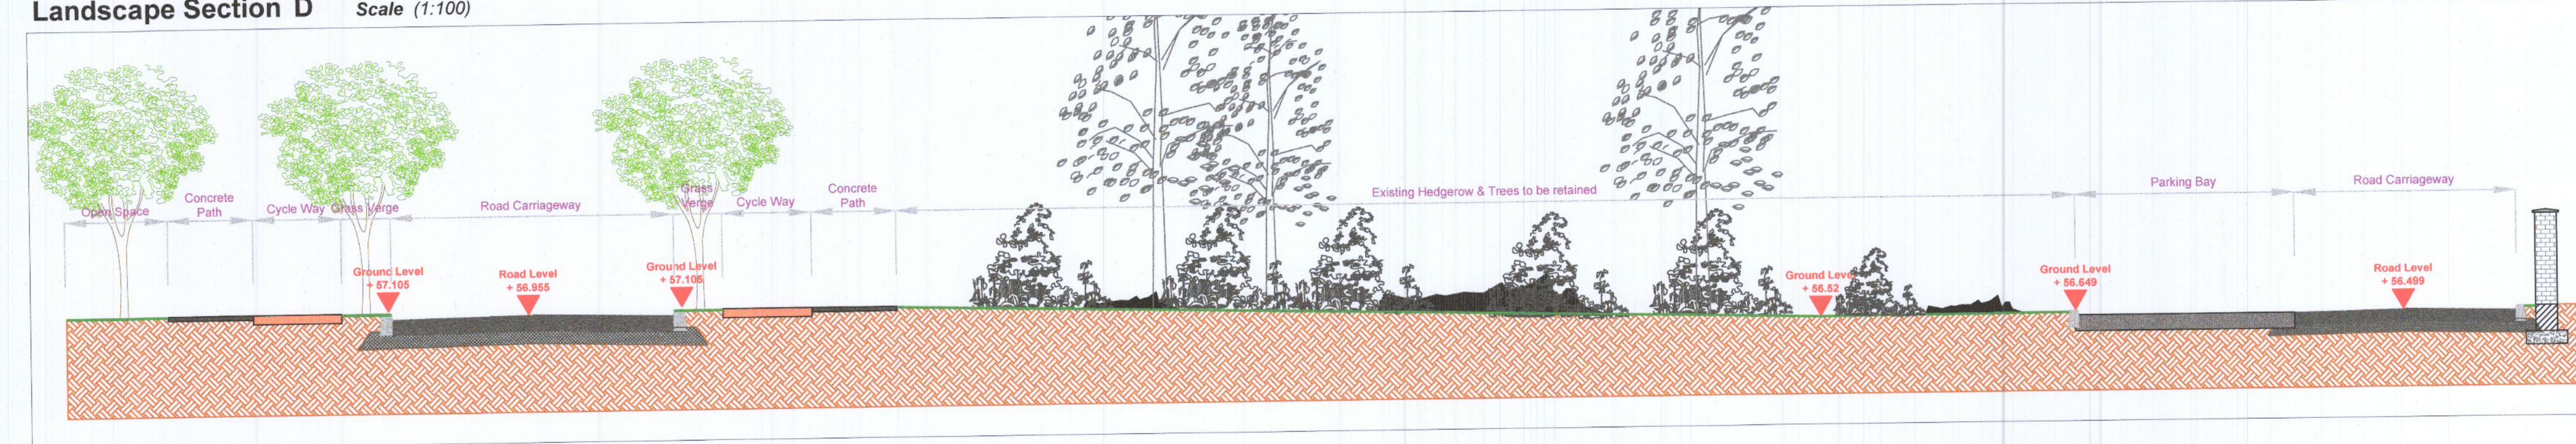

Landscape Section A Scale (1:100)

Landscape Section B Scale (1:100)

Landscape Section C Scale (1:100)

Landscape Section D Scale (1:100)

Section Key Plan

B2	10/06/2022	PR	RMD	Revised Layout
REV	DATE	BY	CHECKED	DESCRIPTION
Project Title:		Clonburris SDZ at Dublin 22		
Client:	Kelland Homes		Dwg No.	DWG NO.3(I) S
Drawing Title:	Landscape Sections (I)		Scale	1:100
Job No.	1577	Date	12/11/2020	
 Ronan MacDiarmada + Associates Ltd. Landscape Architects and Consultants. 5 Tootenhill, Rathcoole, Co. Dublin tel: +353 1 412 4476 mob: 086 26 25 438 fax: +353 1 401 3748 e-mail: ronan@rmda.ie				
This Drawing is Copyright				