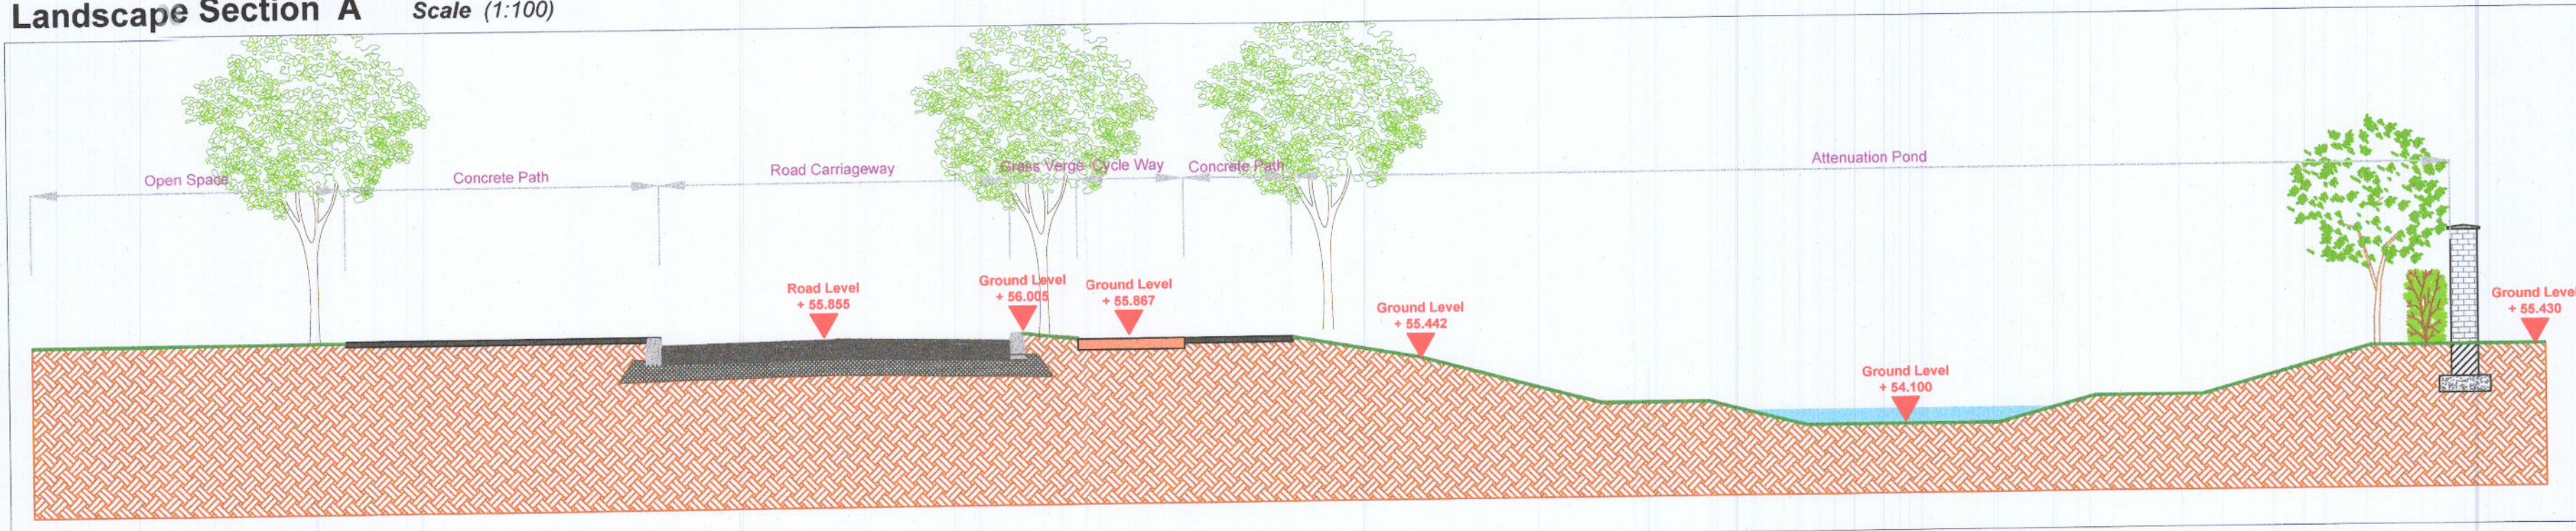

Landscape Section A Scale (1:100)

Landscape Section B Scale (1:100)

Landscape Section C Scale (1:100)

Landscape Section D Scale (1:100)

Section Key Plan

B2	10/06/2022	PR	RMD	Revised Layout
REV	DATE	BY	CHECKED	DESCRIPTION
Project Title:		Clonburris SDZ at Dublin 22		
Client:	Kelland Homes		Dwg No.	DWG NO.3(I) S
Drawing Title:	Landscape Sections (I)		Scale	1:100
Job No.	1577	Date	12/11/2020	
 Ronan MacDiarmada + Associates Ltd. Landscape Architects and Consultants. 5 Tootenhill, Rathcoole, Co. Dublin tel: +353 1 412 4476 mob: 086 26 25 438 fax: +353 1 401 3748 e-mail: ronan@rmda.ie				
This Drawing is Copyright				