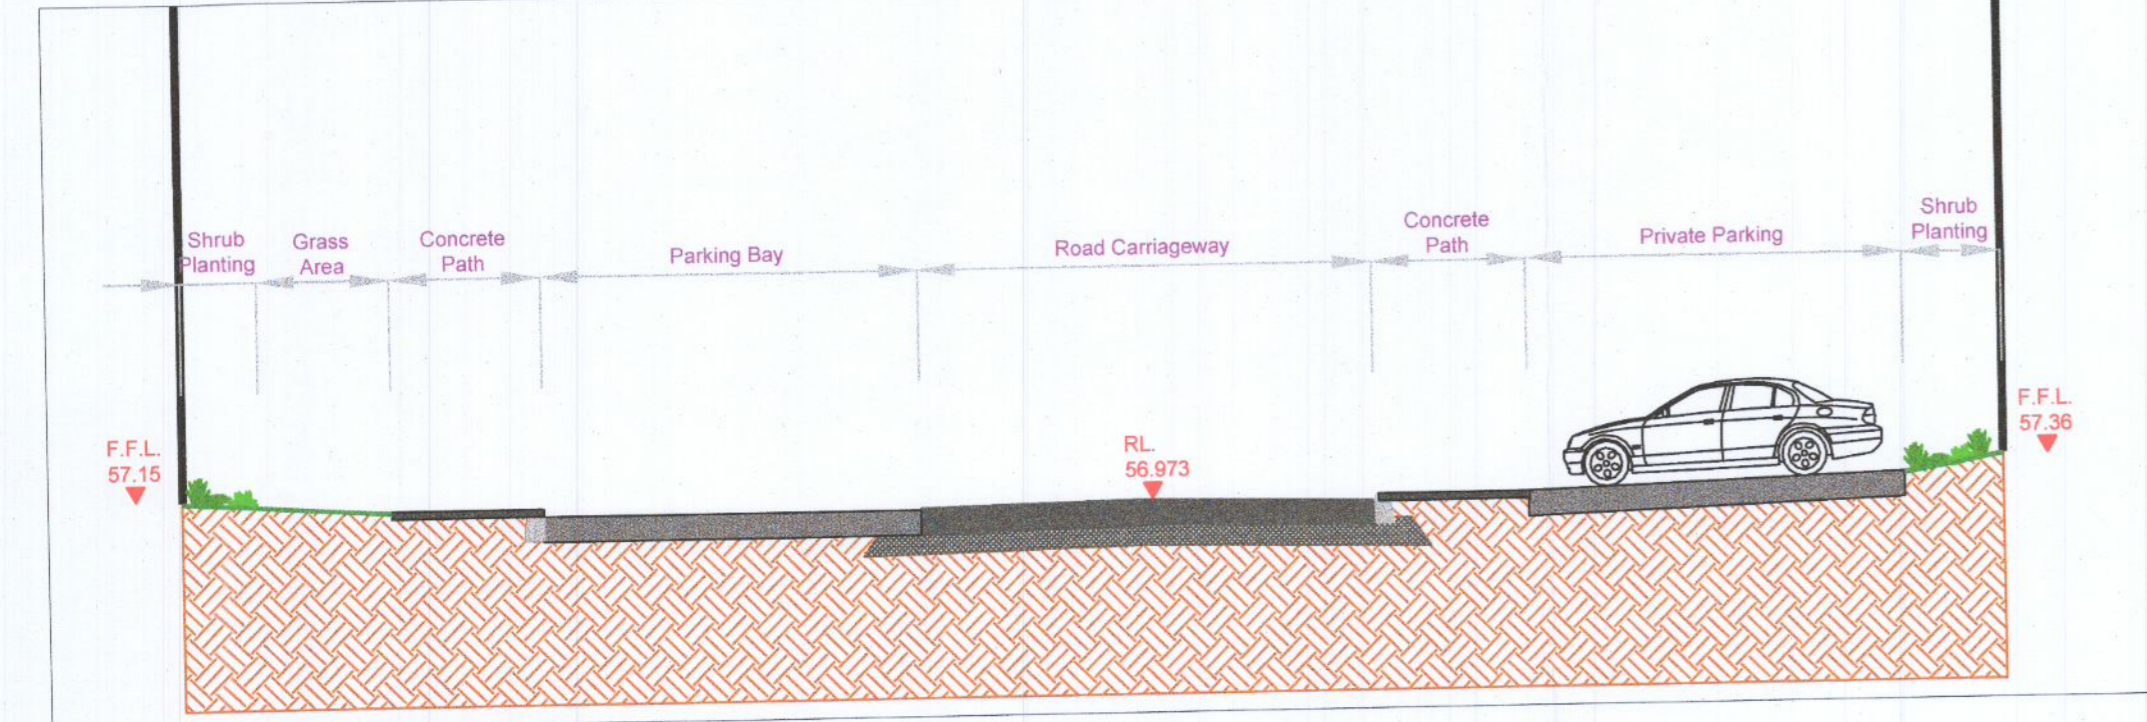

Landscape Section E Scale (1:100)

Landscape Section F Scale (1:100)

Landscape Section G Scale (1:100)

Landscape Section H Scale (1:100)

Section Key Plan

B2	10/06/2022	PR	RMD	Revised Layout
REV	DATE	BY	CHECKED	DESCRIPTION
Project Title: Clonburris SDZ at Dublin 22				
Client:	Kelland Homes			Dwg No. DWG NO.3(1)
Drawing Title:	Landscape Sections (II)			Scale 1:100
Job No.	1577			Date 12/11/2020
 Ronan MacDiarmada + Associates Ltd. Landscape Architects and Consultants. 5 Tootenhill, Rathcoole, Co. Dublin tel: +353 1 412 4476 mob: 086 26 25 438 fax: +353 1 401 3748 e-mail: ronan@rmda.ie				
This Drawing is Copyright				

Landscape Section E Scale (1:100)

Landscape Section F Scale (1:100)

Landscape Section G Scale (1:100)

Landscape Section H Scale (1:100)

Section Key Plan

BZ	10/06/2022	PR	RMD	Revised Layout
REV	DATE	BY	CHECKED	DESCRIPTION
Project Title: Clonburris SDZ at Dublin 22				
Client:	Kelland Homes			Dwg No. DWG NO.3(1)
Drawing Title:	Landscape Sections (ii)			Scale 1:100
Job No.	1577			Date 12/11/2020
 Ronan MacDiarmada + Associates Ltd. Landscape Architects and Consultants. 5 Tootenhill, Rathcoole, Co. Dublin tel: +353 1 412 4476 mob: 086 26 25 438 fax: +353 1 401 3748 e-mail: ronan@rmda.ie				
This Drawing is Copyright				