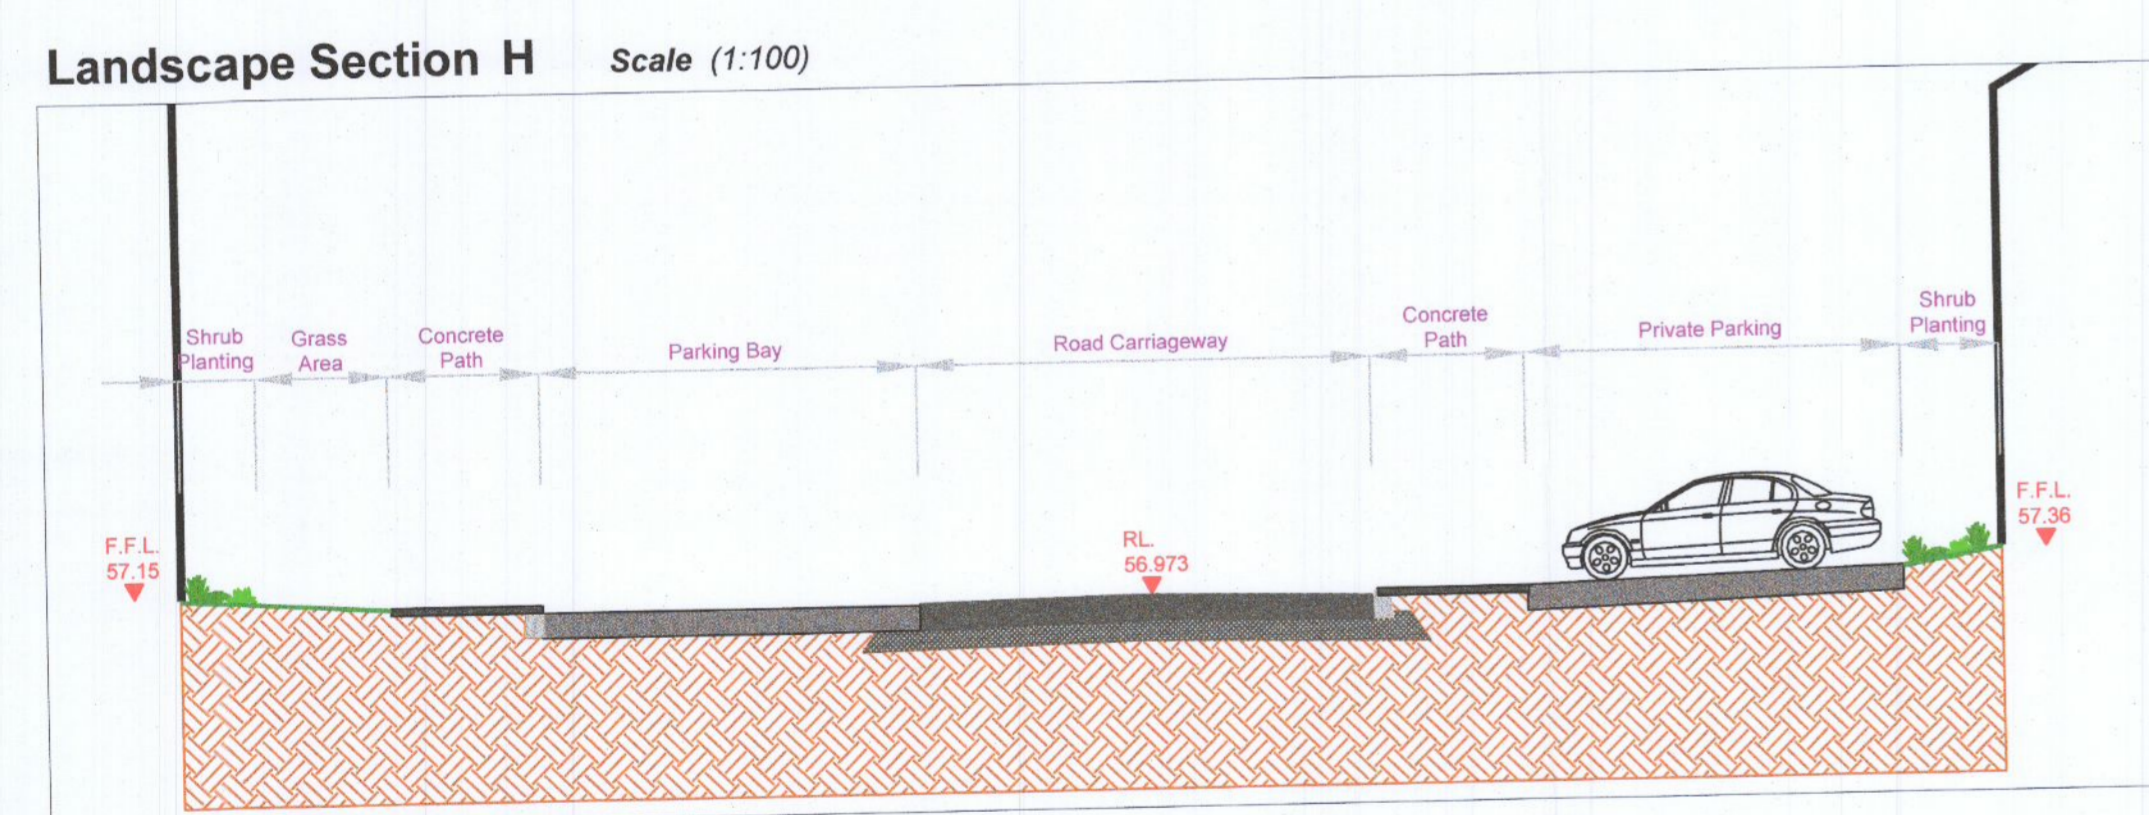

Landscape Section E Scale (1:100)

Landscape Section F Scale (1:100)

Landscape Section G Scale (1:100)

Landscape Section H Scale (1:100)

Section Key Plan

REV	DATE	BY	CHECKED	DESCRIPTION
B2	10/06/2022	PR	RMD	Revised Layout
Project Title: Cionburrís SDZ at Dublin 22				
Client: Kelland Homes				Dwg No. DWG NO.3(II)
Drawing Title: Landscape Sections (II)				Scale 1:100
Job No. 1577				Date 12/11/2020
 Ronan MacDiarmada + Associates Ltd. Landscape Architects and Consultants. 5 Tootenhill, Rathcoole, Co. Dublin tel: +353 1 412 4476 mob: 086 26 25 438 fax: +353 1 401 3748 e-mail: ronan@rmda.ie				
This Drawing is Copyright				

Landscape Section E Scale (1:100)

Landscape Section F Scale (1:100)

Landscape Section G Scale (1:100)

Landscape Section H Scale (1:100)

Section Key Plan

B2	10/06/2022	PR	RMD	Revised Layout
REV	DATE	BY	CHECKED	DESCRIPTION
Project Title: Clonburris SDZ at Dublin 22				
Client:	Kelland Homes			Dwg No. DWG NO.3(1)
Drawing Title:	Landscape Sections (ii)			Scale 1:100
Job No.	1577			Date 12/11/2020
 Ronan MacDiarmada + Associates Ltd. Landscape Architects and Consultants. 5 Tootenhill, Rathcoole, Co. Dublin tel: +353 1 412 4476 mob: 086 26 25 438 fax: +353 1 401 3748 e-mail: ronan@rmda.ie				
This Drawing is Copyright				