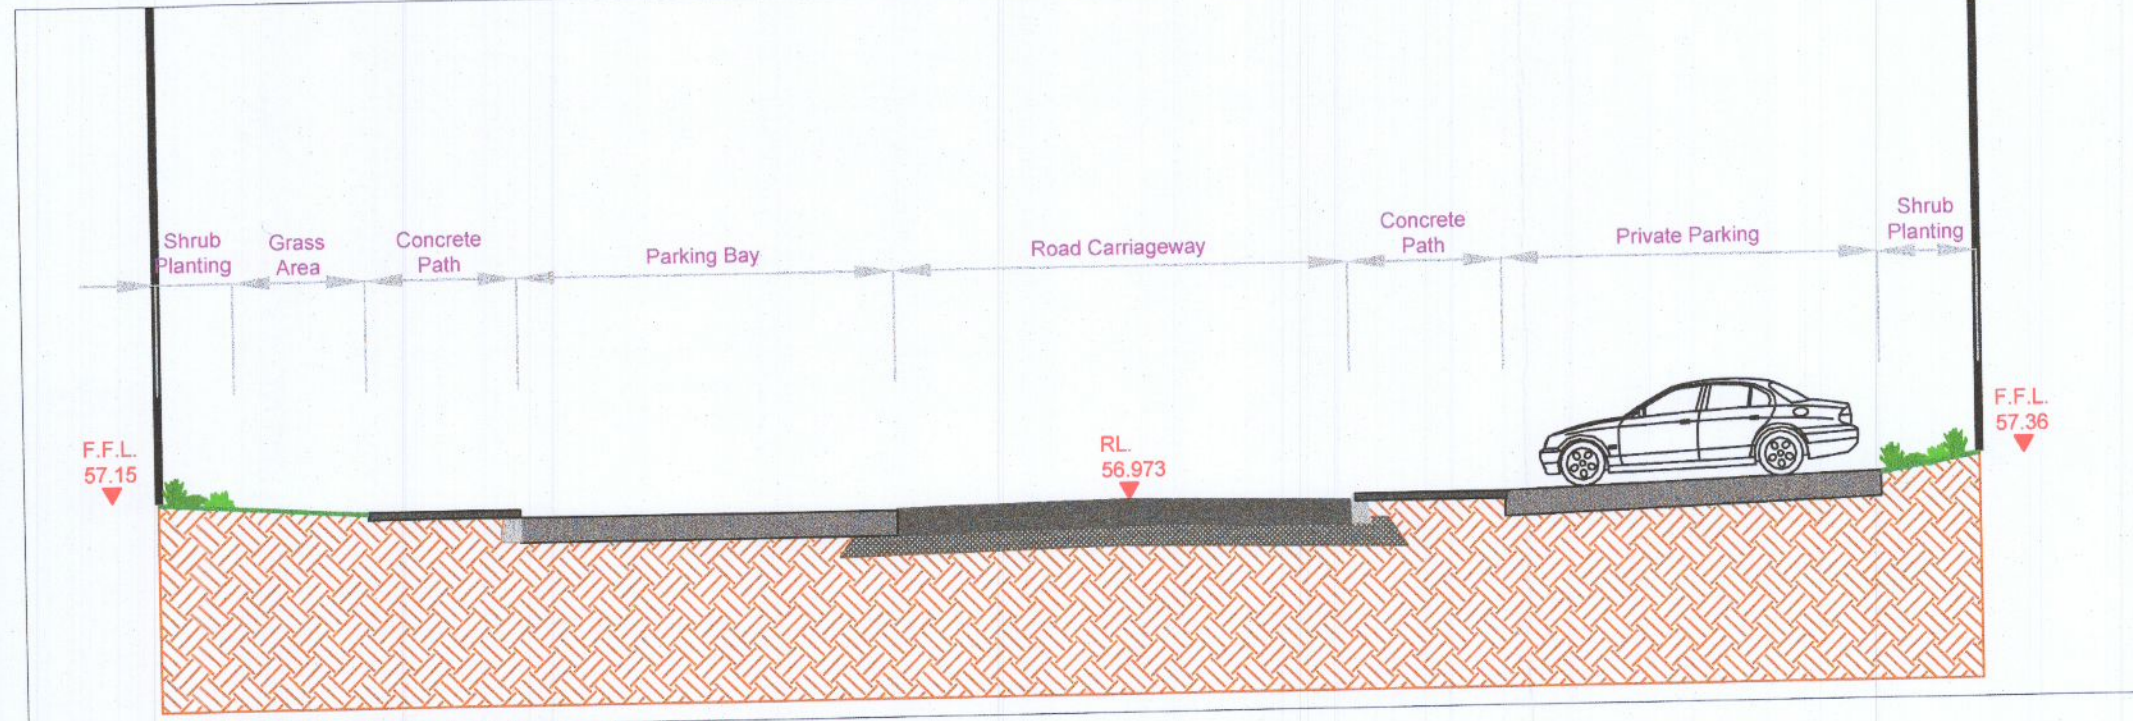

Landscape Section E Scale (1:100)

Landscape Section F Scale (1:100)

Landscape Section G Scale (1:100)

Landscape Section H Scale (1:100)

Section Key Plan

B2	10/06/2022	PR	RMD	Revised Layout
REV	DATE	BY	CHECKED	DESCRIPTION
Project Title: Clonburris SDZ at Dublin 22				
Client:	Kelland Homes			Dwg No. DWG NO.3(1)
Drawing Title:	Landscape Sections (ii)			Scale 1:100
Job No.	1577			Date 12/11/2020
 Ronan MacDiarmada + Associates Ltd. Landscape Architects and Consultants. 5 Tootenhill, Rathcoole, Co. Dublin tel: +353 1 412 4476 mob: 086 26 25 438 fax: +353 1 401 3748 e-mail: ronan@rmda.ie				
This Drawing is Copyright				

Landscape Section E Scale (1:100)

Landscape Section F Scale (1:100)

Landscape Section G Scale (1:100)

Landscape Section H Scale (1:100)

Section Key Plan

BZ	10/06/2022	PR	RMD	Revised Layout
REV	DATE	BY	CHECKED	DESCRIPTION
Project Title: Clonburris SDZ at Dublin 22				
Client:	Kelland Homes			Dwg No. DWG NO.3(1)
Drawing Title:	Landscape Sections (ii)			Scale 1:100
Job No.	1577			Date 12/11/2020
 Ronan MacDiarmada + Associates Ltd. Landscape Architects and Consultants. 5 Tootenhill, Rathcoole, Co. Dublin tel: +353 1 412 4476 mob: 086 26 25 438 fax: +353 1 401 3748 e-mail: ronan@rmda.ie				
This Drawing is Copyright				