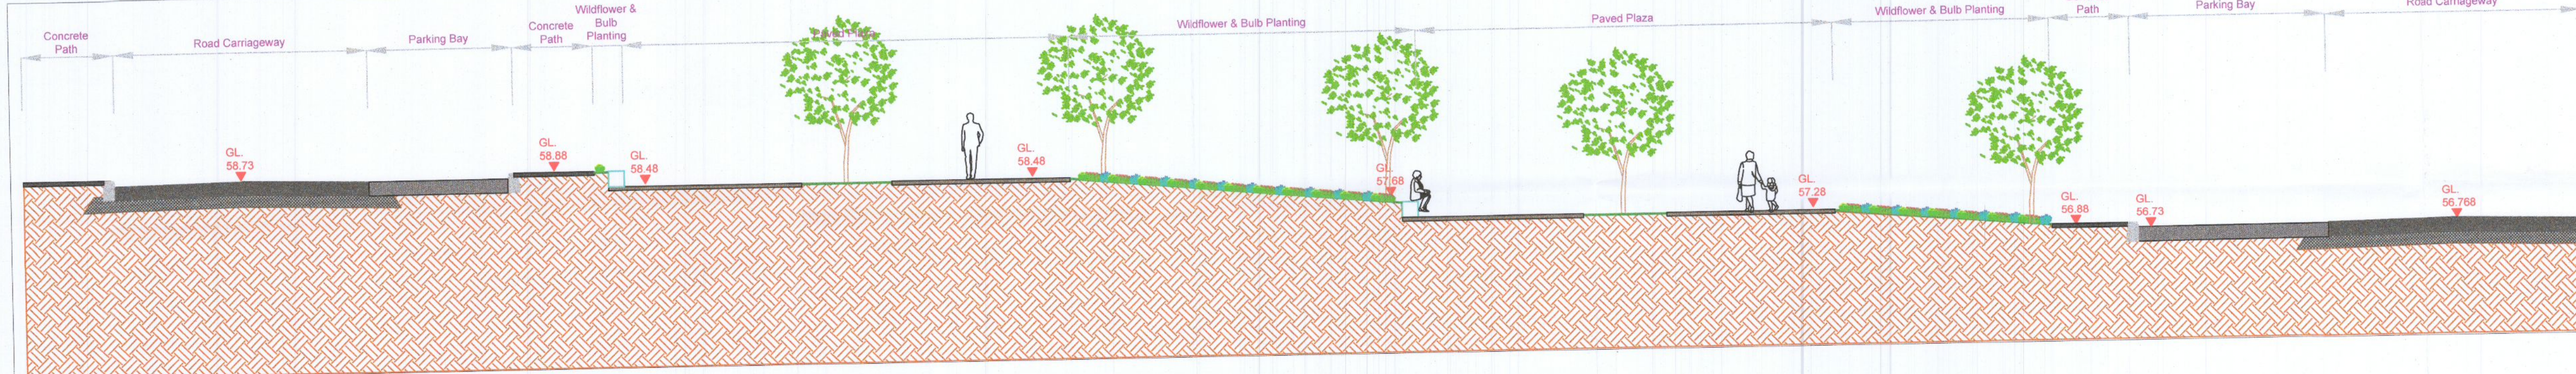

Landscape Section E Scale (1:100)

Landscape Section F Scale (1:100)

Landscape Section G Scale (1:100)

Landscape Section H Scale (1:100)

Section Key Plan

REV	DATE	BY	CHECKED	DESCRIPTION
B2	10/06/2022	PR	RMD	Revised Layout
Project Title: Cionburrís SDZ at Dublin 22				
Client: Kelland Homes				Dwg No. DWG NO.3(II)
Drawing Title: Landscape Sections (II)				Scale 1:100
Job No. 1577				Date 12/11/2020
 Ronan MacDiarmada + Associates Ltd. Landscape Architects and Consultants. 5 Tootenhill, Rathcoole, Co. Dublin tel: +353 1 412 4476 mob: 086 26 25 438 fax: +353 1 401 3748 e-mail: ronan@rmda.ie				
This Drawing is Copyright				

Landscape Section E Scale (1:100)

Landscape Section F Scale (1:100)

Landscape Section G Scale (1:100)

Landscape Section H Scale (1:100)

Section Key Plan

B2	10/06/2022	PR	RMD	Revised Layout
REV	DATE	BY	CHECKED	DESCRIPTION
Project Title: Clonburris SDZ at Dublin 22				
Client:	Kelland Homes			Dwg No. DWG NO.3(1)
Drawing Title:	Landscape Sections (ii)			Scale 1:100
Job No.	1577			Date 12/11/2020
 Ronan MacDiarmada + Associates Ltd. Landscape Architects and Consultants. 5 Tootenhill, Rathcoole, Co. Dublin tel: +353 1 412 4476 mob: 086 26 25 438 fax: +353 1 401 3748 e-mail: ronan@rmda.ie				
This Drawing is Copyright				