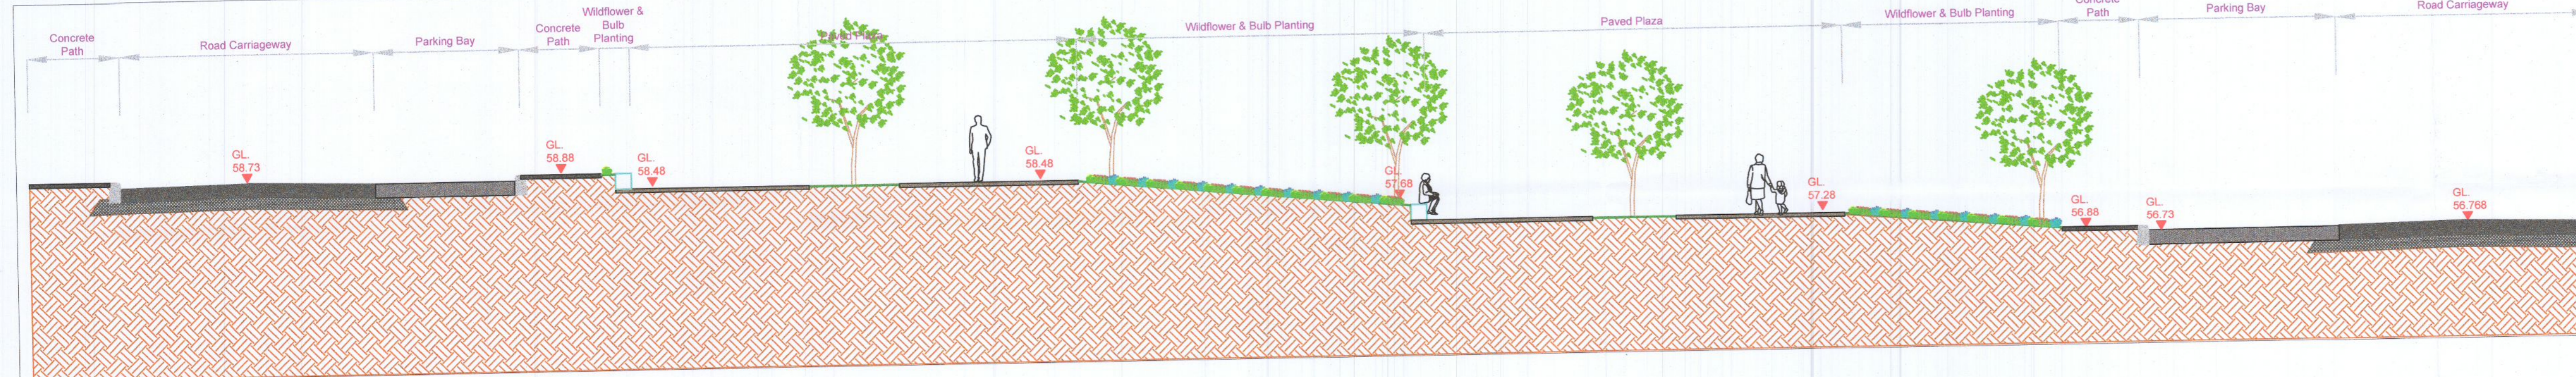

Landscape Section E Scale (1:100)

Landscape Section F Scale (1:100)

Landscape Section G Scale (1:100)

Landscape Section H Scale (1:100)

Section Key Plan

B2	10/06/2022	PR	RMD	Revised Layout
REV	DATE	BY	CHECKED	DESCRIPTION
Project Title: Clonburris SDZ at Dublin 22				
Client:	Kelland Homes			Dwg No. DWG NO.3(1)
Drawing Title:	Landscape Sections (II)			Scale 1:100
Job No.	1577			Date 12/11/2020
 Ronan MacDiarmada + Associates Ltd. Landscape Architects and Consultants. 5 Tootenhill, Rathcoole, Co. Dublin tel: +353 1 412 4476 mob: 086 26 25 438 fax: +353 1 401 3748 e-mail: ronan@rmda.ie				
This Drawing is Copyright				

Landscape Section E Scale (1:100)

Landscape Section F Scale (1:100)

Landscape Section G Scale (1:100)

Landscape Section H Scale (1:100)

Section Key Plan

BZ	10/06/2022	PR	RMD	Revised Layout
REV	DATE	BY	CHECKED	DESCRIPTION
Project Title: Clonburris SDZ at Dublin 22				
Client:	Kelland Homes			Dwg No. DWG NO.3(1)
Drawing Title:	Landscape Sections (ii)			Scale 1:100
Job No.	1577			Date 12/11/2020
 Ronan MacDiarmada + Associates Ltd. Landscape Architects and Consultants. 5 Tootenhill, Rathcoole, Co. Dublin tel: +353 1 412 4476 mob: 086 26 25 438 fax: +353 1 401 3748 e-mail: ronan@rmda.ie				
This Drawing is Copyright				