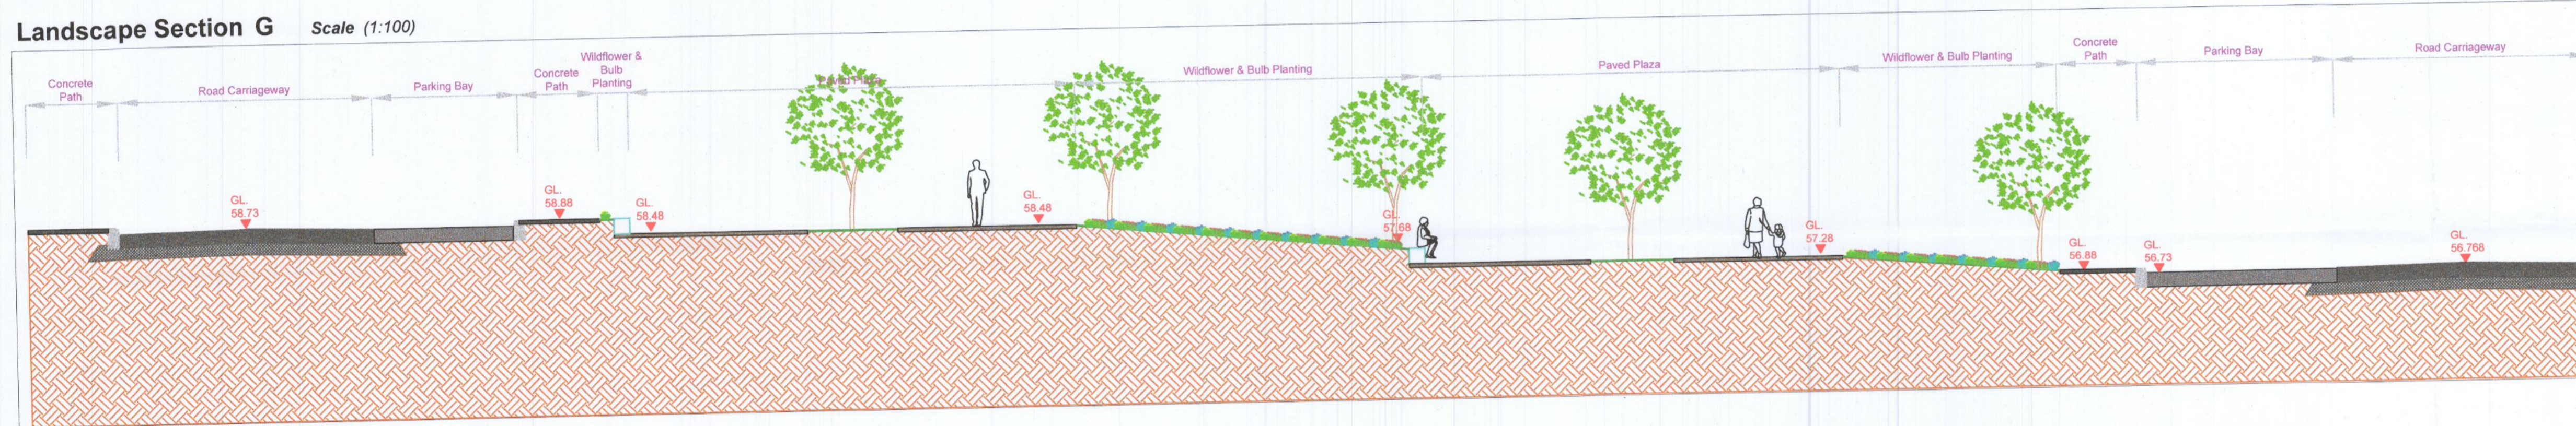

Landscape Section H Scale (1:100)