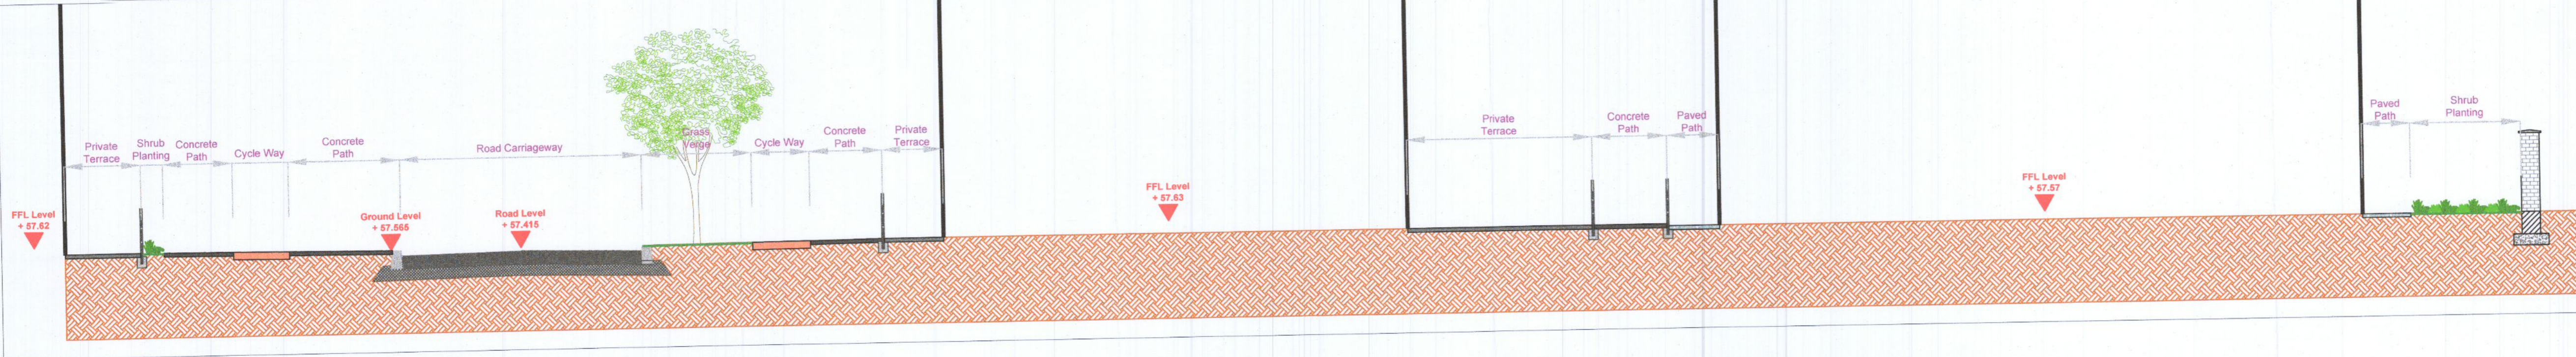

Landscape Section E Scale (1:100)

Landscape Section F Scale (1:100)

Landscape Section G Scale (1:100)

Landscape Section H Scale (1:100)

Section Key Plan

B2	10/06/2022	PR	RMD	Revised Layout
REV	DATE	BY	CHECKED	DESCRIPTION
Project Title: Clonburris SDZ at Dublin 22				
Client:	Kelland Homes			Dwg No. DWG NO.3(1)
Drawing Title:	Landscape Sections (II)			Scale 1:100
Job No.	1577			Date 12/11/2020
 Ronan MacDiarmada + Associates Ltd. Landscape Architects and Consultants. 5 Tootenhill, Rathcoole, Co. Dublin tel: +353 1 412 4476 mob: 086 26 25 438 fax: +353 1 401 3748 e-mail: ronan@rmda.ie				
This Drawing is Copyright				

Landscape Section E Scale (1:100)

Landscape Section F Scale (1:100)

Landscape Section G Scale (1:100)

Landscape Section H Scale (1:100)

Section Key Plan

BZ	10/06/2022	PR	RMD	Revised Layout
REV	DATE	BY	CHECKED	DESCRIPTION
Project Title: Clonburris SDZ at Dublin 22				
Client:	Kelland Homes			Dwg No. DWG NO.3(1)
Drawing Title:	Landscape Sections (ii)			Scale 1:100
Job No.	1577			Date 12/11/2020
 Ronan MacDiarmada + Associates Ltd. Landscape Architects and Consultants. 5 Tootenhill, Rathcoole, Co. Dublin tel: +353 1 412 4476 mob: 086 26 25 438 fax: +353 1 401 3748 e-mail: ronan@rmda.ie				
This Drawing is Copyright				