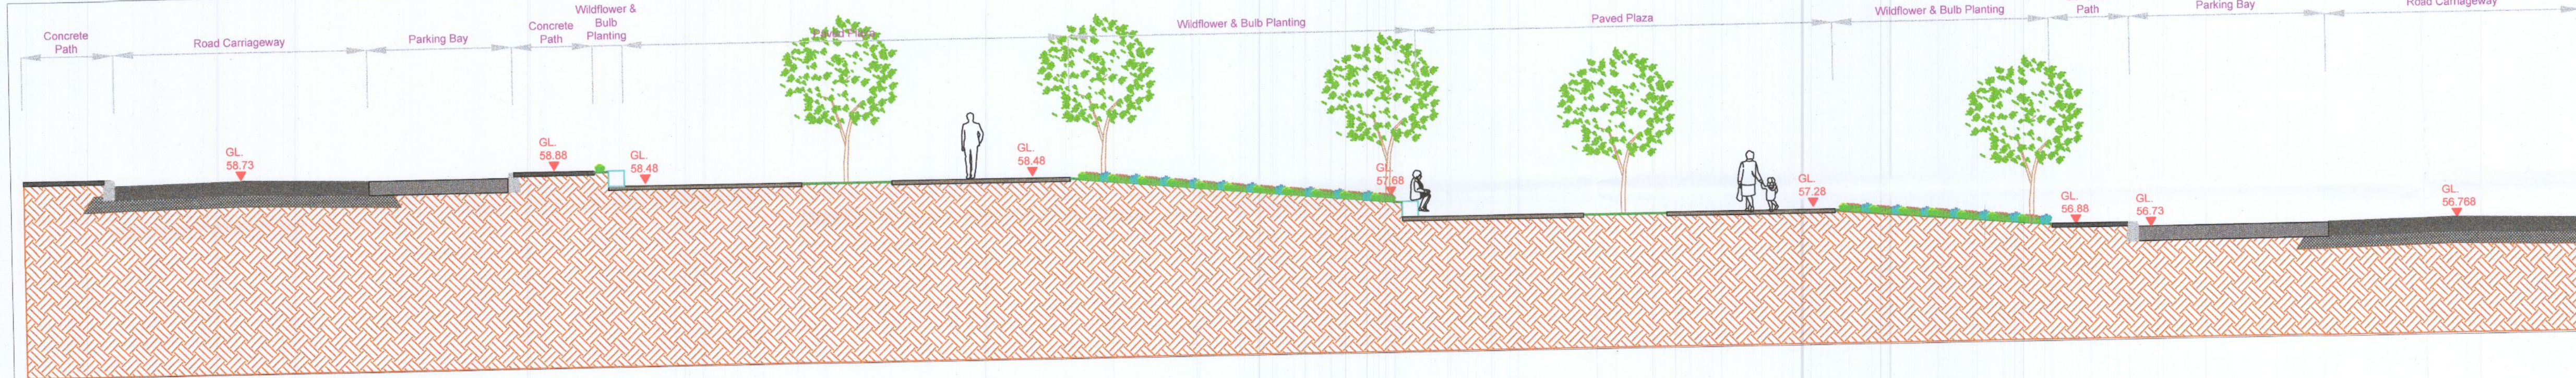

Landscape Section E Scale (1:100)

Landscape Section F Scale (1:100)

Landscape Section G Scale (1:100)

Landscape Section H Scale (1:100)

Section Key Plan

B2	10/06/2022	PR	RMD	Revised Layout
REV	DATE	BY	CHECKED	DESCRIPTION
Project Title: Clonburris SDZ at Dublin 22				
Client:	Kelland Homes			Dwg No. DWG NO.3(1)
Drawing Title:	Landscape Sections (ii)			Scale 1:100
Job No.	1577			Date 12/11/2020
 Ronan MacDiarmada + Associates Ltd. Landscape Architects and Consultants. 5 Tootenhill, Rathcoole, Co. Dublin tel: +353 1 412 4476 mob: 086 26 25 438 fax: +353 1 401 3748 e-mail: ronan@rmda.ie				
This Drawing is Copyright				

Landscape Section E Scale (1:100)

Landscape Section F Scale (1:100)

Landscape Section G Scale (1:100)

Landscape Section H Scale (1:100)

Section Key Plan

BZ	10/06/2022	PR	RMD	Revised Layout
REV	DATE	BY	CHECKED	DESCRIPTION
Project Title: Clonburris SDZ at Dublin 22				
Client:	Kelland Homes			Dwg No. DWG NO.3(1)
Drawing Title:	Landscape Sections (ii)			Scale 1:100
Job No.	1577			Date 12/11/2020
 Ronan MacDiarmada + Associates Ltd. Landscape Architects and Consultants. 5 Tootenhill, Rathcoole, Co. Dublin tel: +353 1 412 4476 mob: 086 26 25 438 fax: +353 1 401 3748 e-mail: ronan@rmda.ie				
This Drawing is Copyright				