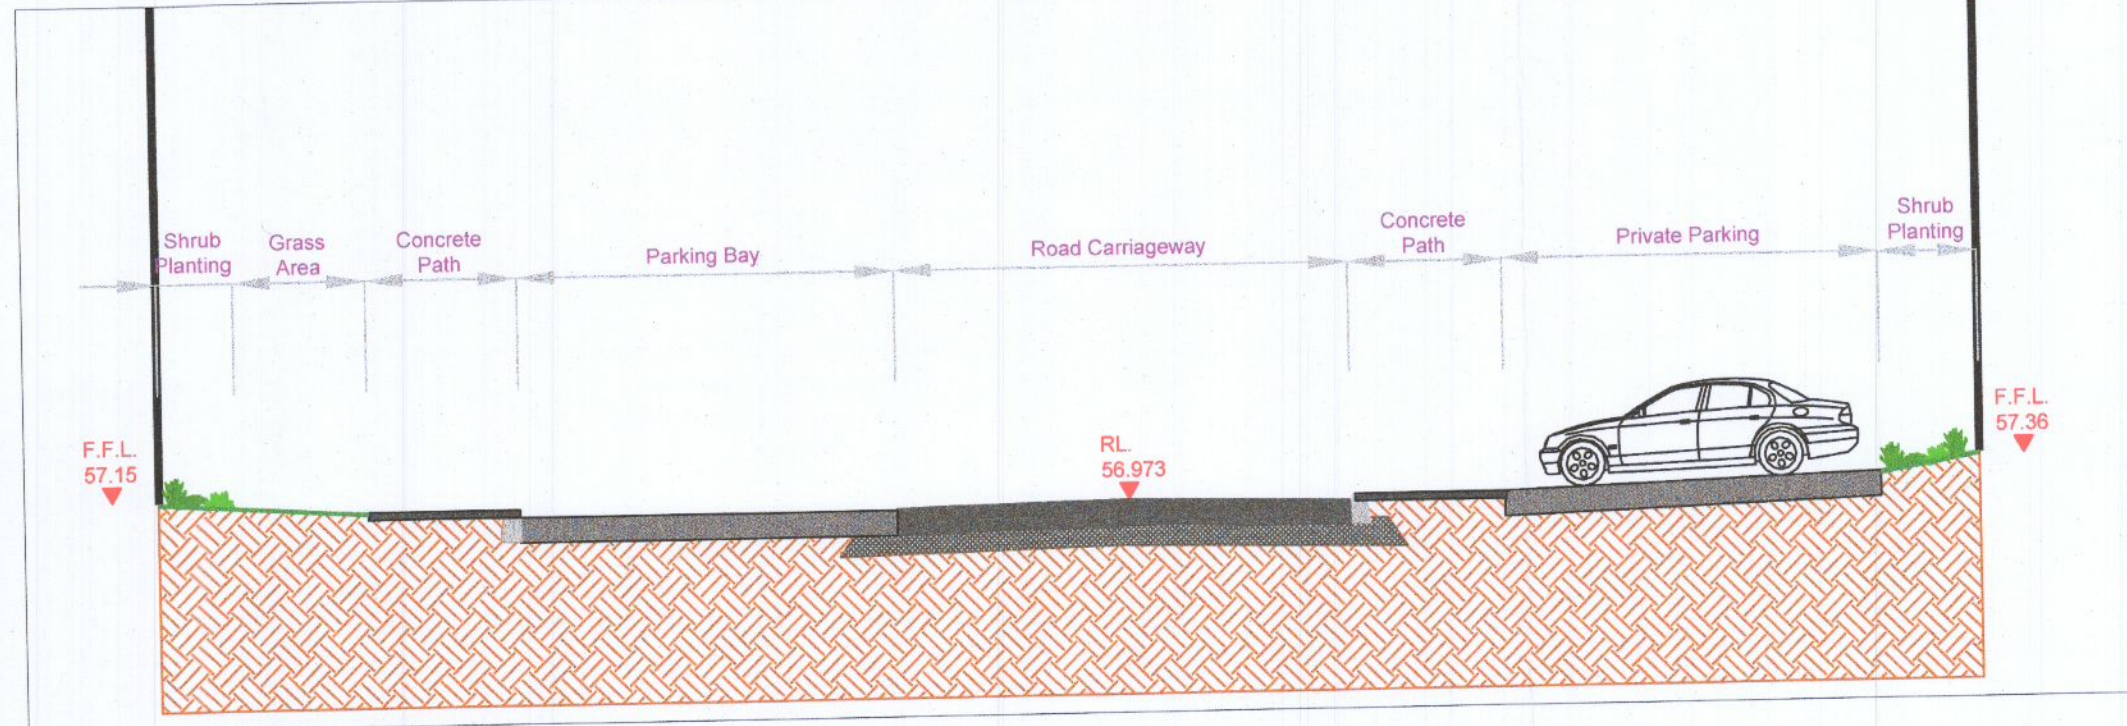

Landscape Section E Scale (1:100)

Landscape Section F Scale (1:100)

Landscape Section G Scale (1:100)

Landscape Section H Scale (1:100)

Section Key Plan

B2	10/06/2022	PR	RMD	Revised Layout
REV	DATE	BY	CHECKED	DESCRIPTION
Project Title: Clonburris SDZ at Dublin 22				
Client:	Kelland Homes			Dwg No. DWG NO.3(1)
Drawing Title:	Landscape Sections (II)			Scale 1:100
Job No.	1577			Date 12/11/2020
 Ronan MacDiarmada + Associates Ltd. Landscape Architects and Consultants. 5 Tootenhill, Rathcoole, Co. Dublin tel: +353 1 412 4476 mob: 086 26 25 438 fax: +353 1 401 3748 e-mail: ronan@rmda.ie				
This Drawing is Copyright				

Landscape Section E Scale (1:100)

Landscape Section F Scale (1:100)

Landscape Section G Scale (1:100)

Landscape Section H Scale (1:100)

Section Key Plan

BZ	10/06/2022	PR	RMD	Revised Layout
REV	DATE	BY	CHECKED	DESCRIPTION
Project Title: Clonburris SDZ at Dublin 22				
Client:	Kelland Homes			Dwg No. DWG NO.3(1)
Drawing Title:	Landscape Sections (ii)			Scale 1:100
Job No.	1577			Date 12/11/2020
 Ronan MacDiarmada + Associates Ltd. Landscape Architects and Consultants. 5 Tootenhill, Rathcoole, Co. Dublin tel: +353 1 412 4476 mob: 086 26 25 438 fax: +353 1 401 3748 e-mail: ronan@rmda.ie				
This Drawing is Copyright				