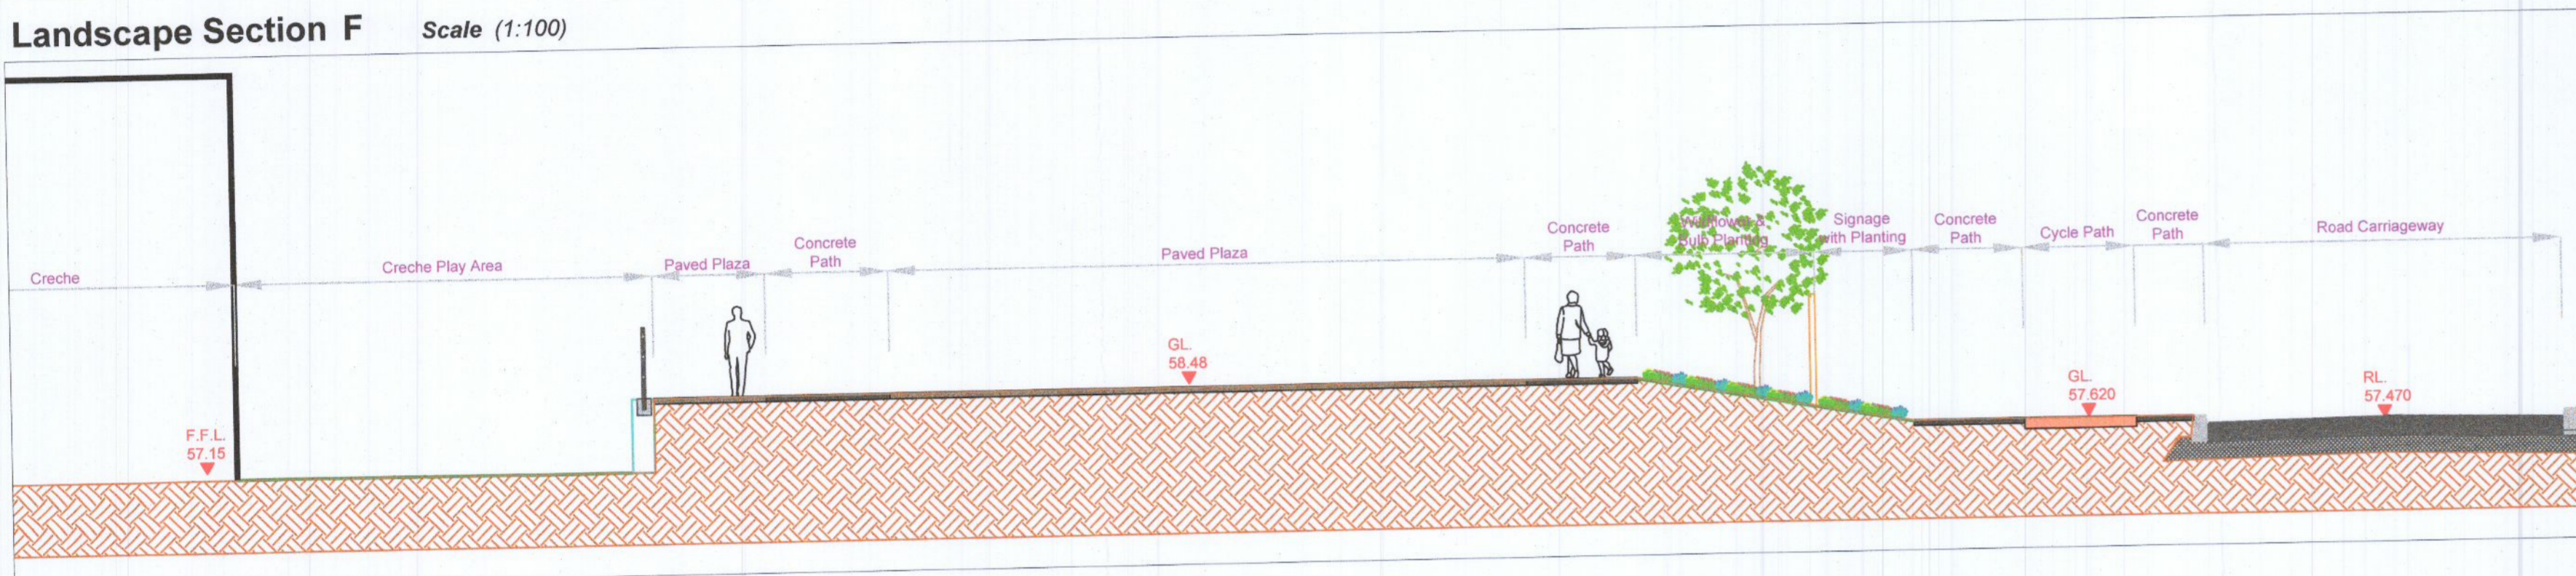

Landscape Section G Scale (1:100)