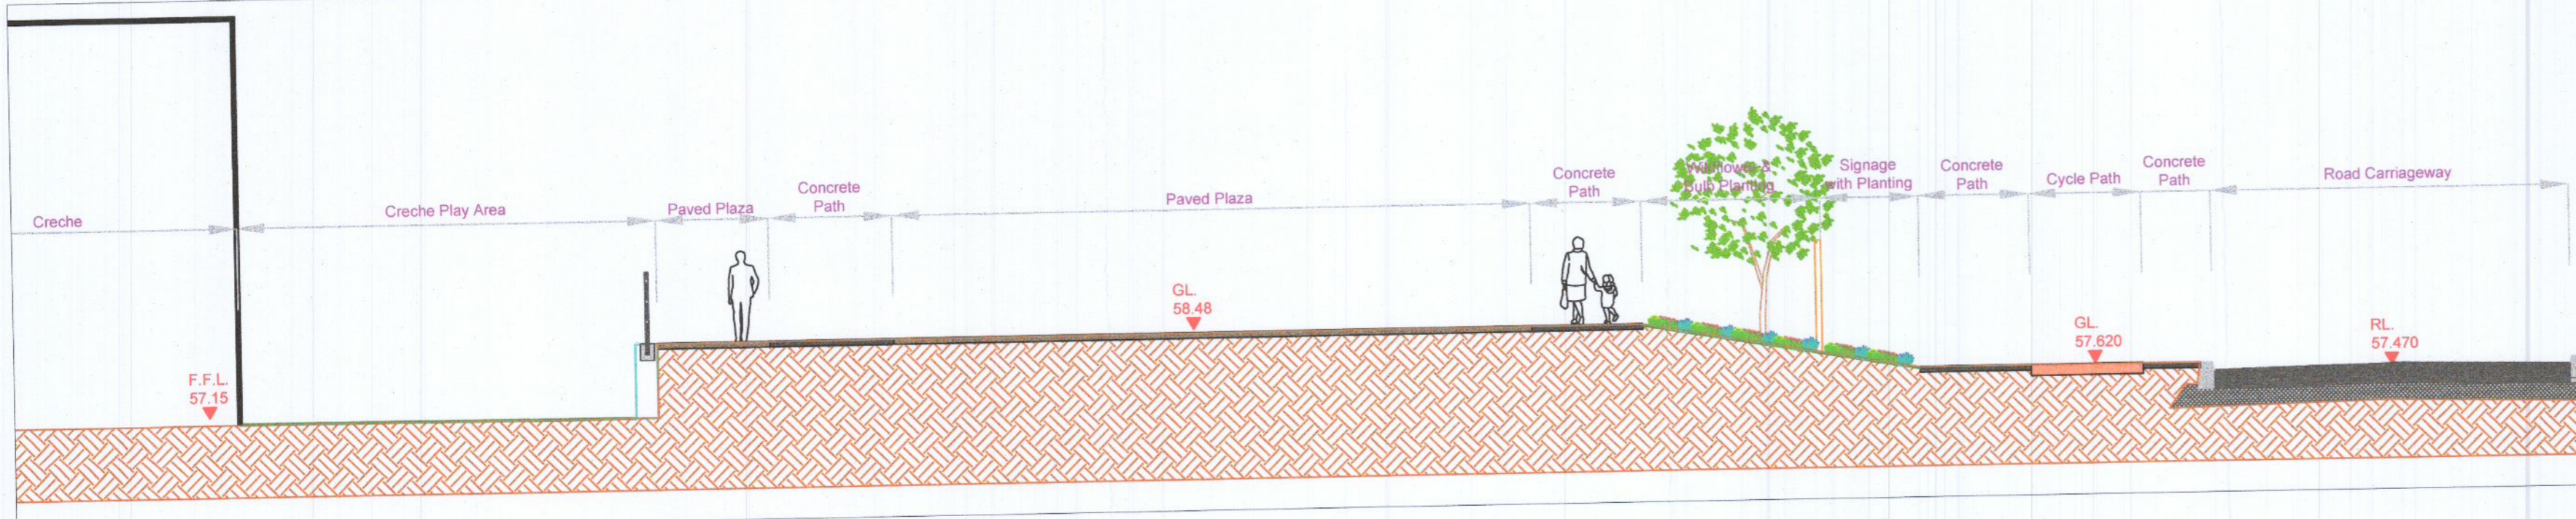

Landscape Section E Scale (1:100)

Landscape Section F Scale (1:100)

Landscape Section G Scale (1:100)

Landscape Section H Scale (1:100)

Section Key Plan

B2	10/06/2022	PR	RMD	Revised Layout
REV	DATE	BY	CHECKED	DESCRIPTION
Project Title: Clonburris SDZ at Dublin 22				
Client:	Kelland Homes			Dwg No. DWG NO.3(1)
Drawing Title:	Landscape Sections (II)			Scale 1:100
Job No.	1577			Date 12/11/2020
 Ronan MacDiarmada + Associates Ltd. Landscape Architects and Consultants. 5 Tootenhill, Rathcoole, Co. Dublin tel: +353 1 412 4476 mob: 086 26 25 438 fax: +353 1 401 3748 e-mail: ronan@rmda.ie				
This Drawing is Copyright				

Landscape Section E Scale (1:100)

Landscape Section F Scale (1:100)

Landscape Section G Scale (1:100)

Landscape Section H Scale (1:100)

Section Key Plan

BZ	10/06/2022	PR	RMD	Revised Layout
REV	DATE	BY	CHECKED	DESCRIPTION
Project Title: Clonburris SDZ at Dublin 22				
Client:	Kelland Homes			Dwg No. DWG NO.3(1)
Drawing Title:	Landscape Sections (ii)			Scale 1:100
Job No.	1577			Date 12/11/2020
 Ronan MacDiarmada + Associates Ltd. Landscape Architects and Consultants. 5 Tootenhill, Rathcoole, Co. Dublin tel: +353 1 412 4476 mob: 086 26 25 438 fax: +353 1 401 3748 e-mail: ronan@rmda.ie				
This Drawing is Copyright				