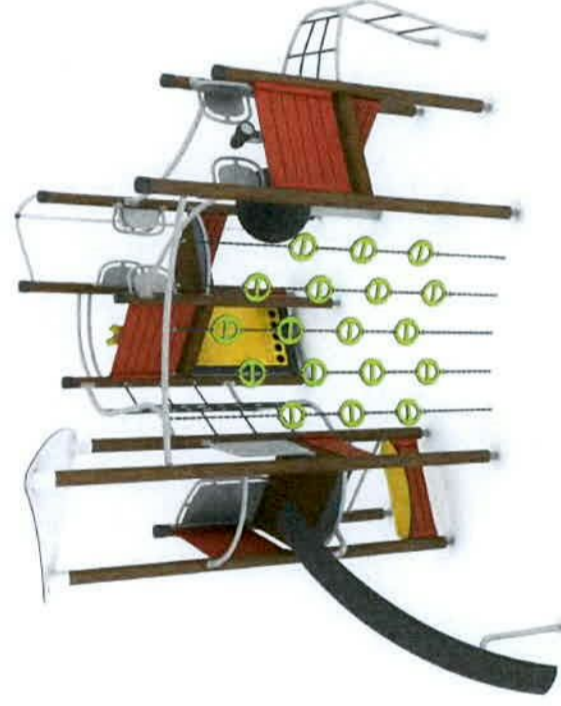

BOUNDARY TREATMENTS

Concrete Post & Wooden Panel Fence

Parkland Railing & Hedge

Weldmesh

Dash & Brick Pier

Dash & Rendered Pier

Note:
Existing Boundaries along Perimeter of
site and along the Railway line will be
retained

Equipment Palette

Junior Play - Under 5 years of age

All surfaces manufactured and installed to EN 1176 and all play equipment manufactured and installed to EN1177

Junior Play - Over 6 years of age

All surfaces manufactured and installed to EN 1176 and all play equipment manufactured and installed to EN1177.