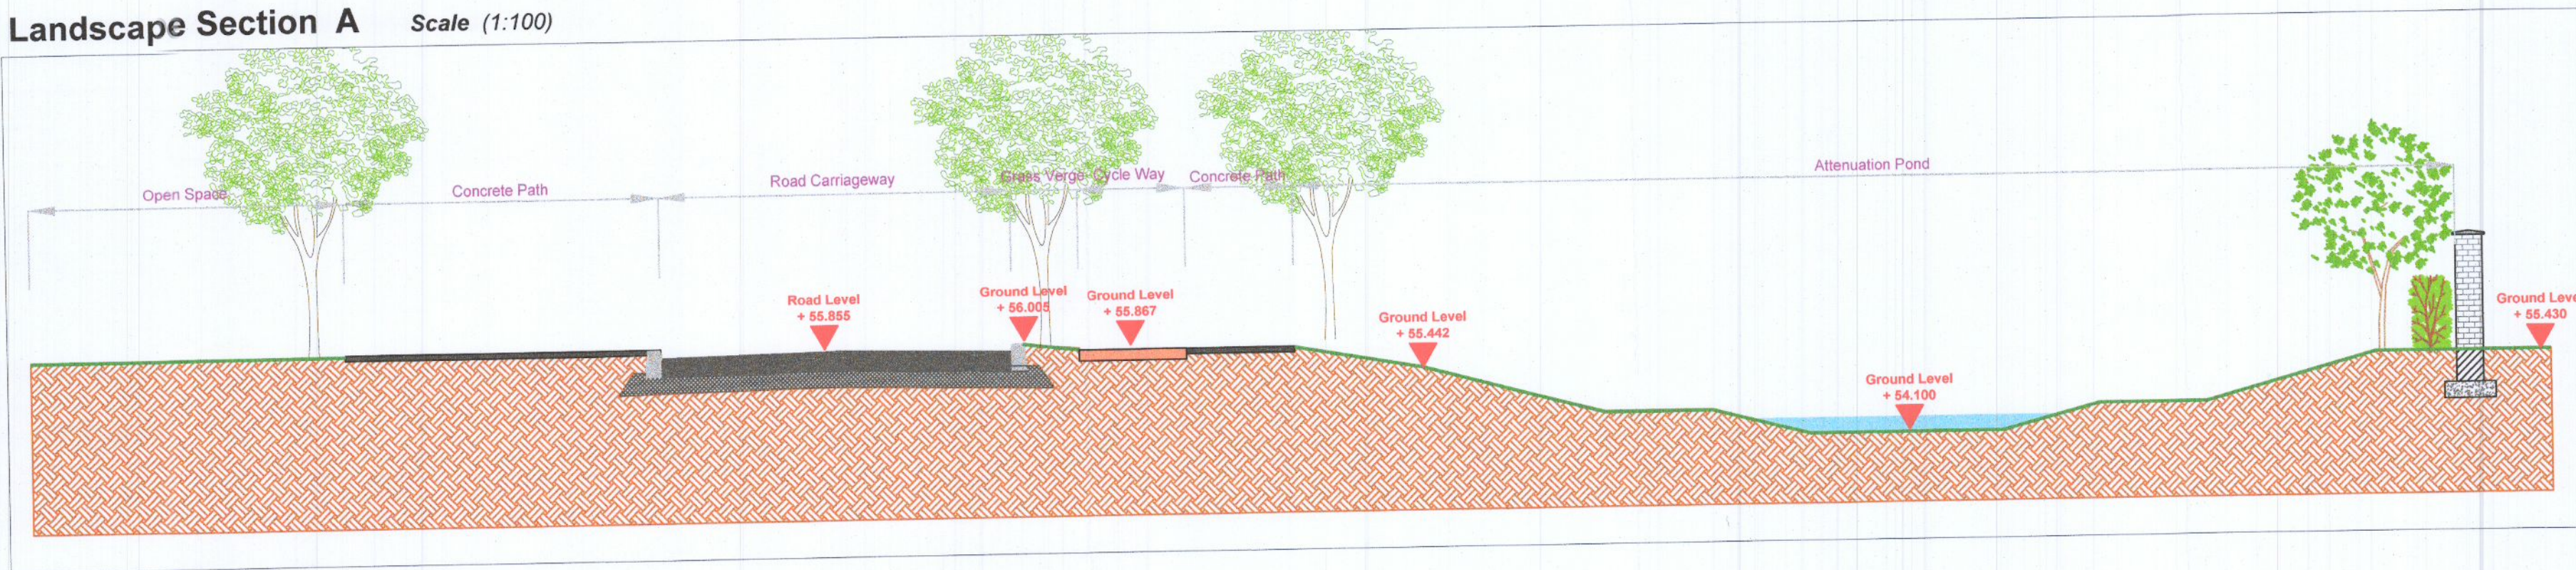

**Landscape Section A** Scale (1:100)

**Landscape Section B** Scale (1:100)

**Landscape Section C** Scale (1:100)

**Landscape Section D** Scale (1:100)

**Section Key Plan**

REV	DATE	BY	CHECKED	DESCRIPTION
B2	10/08/2022	PR	RMD	Revised Layout

Project Title: Clonburris SDZ at Dublin 22

Client: Kelland Homes Dwg No. DWG NO.3(1)

Drawing Title: Landscape Sections (i) Scale: 1:100

Job No. 1577 Date: 12/11/2020

**Ronan MacDiarmada + Associates Ltd.**  
Landscape Architects and Consultants.  
5 Tootenhill, Rathcoole, Co. Dublin  
tel: +353 1 412 4476 mob: 086 26 25 438  
fax: +353 1 401 3748 e-mail: ronan@rmda.ie