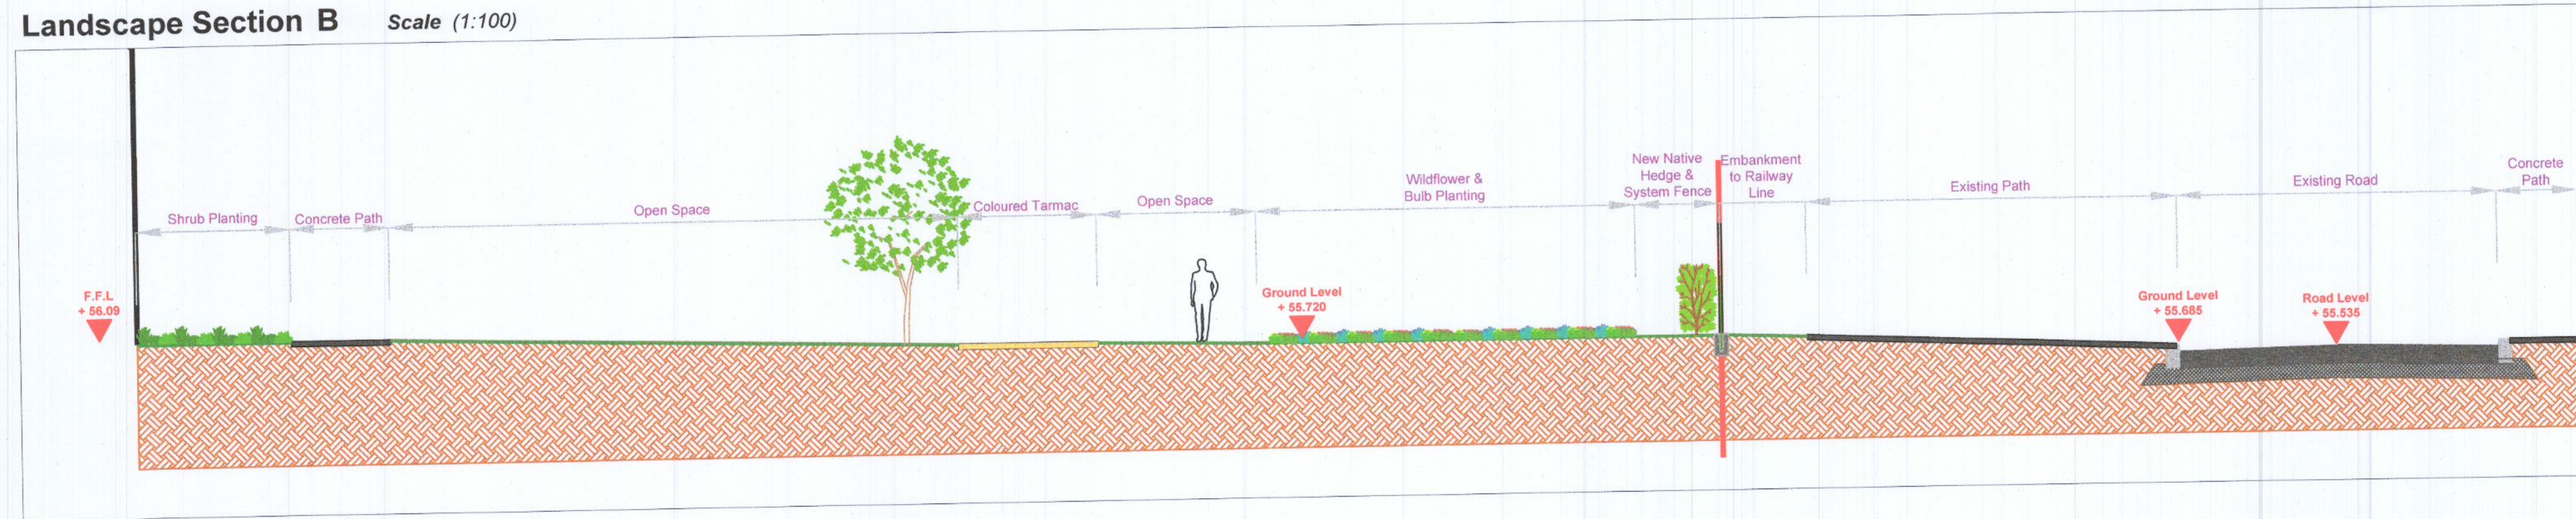

**Landscape Section A** Scale (1:100)

**Landscape Section B** Scale (1:100)

**Landscape Section C** Scale (1:100)

**Landscape Section D** Scale (1:100)

**Section Key Plan**

REV	DATE	BY	CHECKED	DESCRIPTION
B2	10/08/2022	PR	RMD	Revised Layout

Project Title: Clonburris SDZ at Dublin 22

Client: Kelland Homes Dwg No. DWG NO.3(1)

Drawing Title: Landscape Sections (i) Scale: 1:100

Job No. 1577 Date: 12/11/2020

**Ronan MacDiarmada + Associates Ltd.**  
Landscape Architects and Consultants.  
5 Tootenhill, Rathcoole, Co. Dublin  
tel: +353 1 412 4476 mob: 086 26 25 438  
fax: +353 1 401 3748 e-mail: ronan@rmda.ie