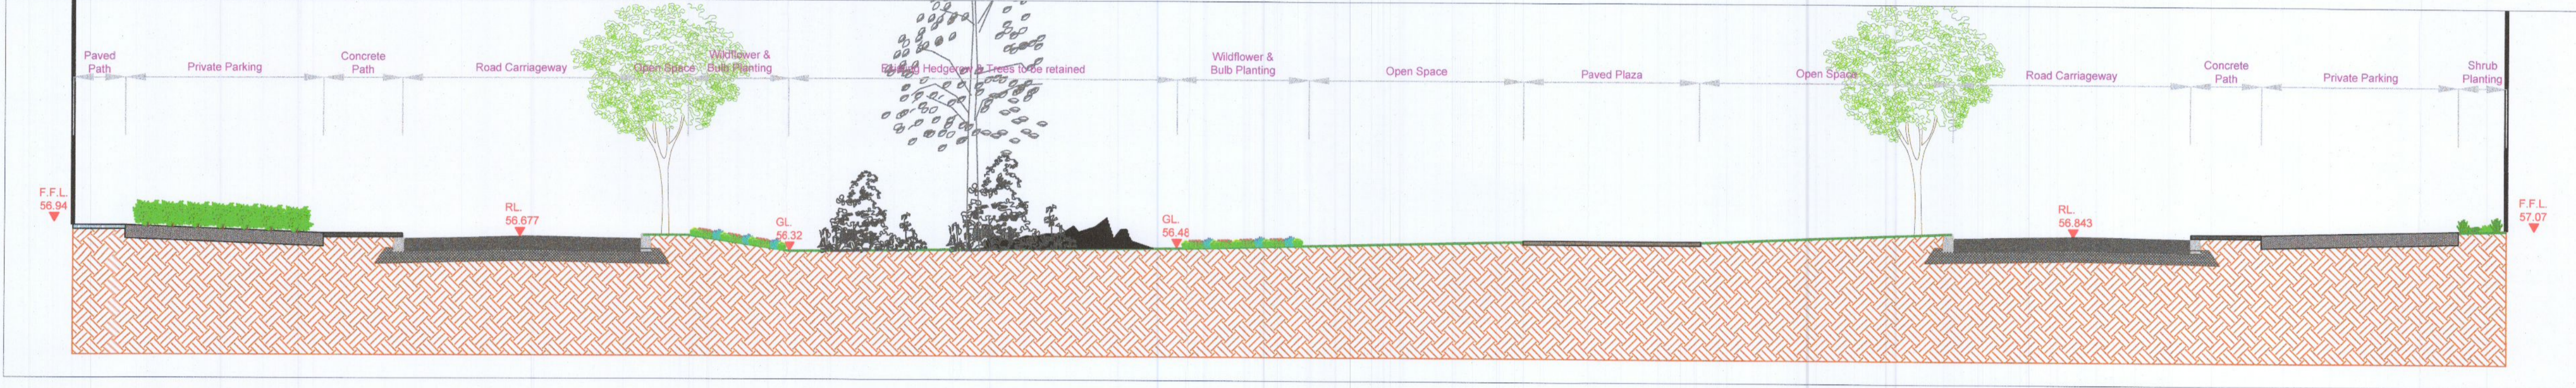

**Landscape Section I** Scale (1:100)

**Landscape Section J** Scale (1:100)

**Landscape Section K** Scale (1:100)

**Landscape Section L** Scale (1:100)

**Landscape Section M** Scale (1:100)

**Section Key Plan**

**Landscape Section N** Scale (1:100)

REV	DATE	BY	CHECKED	DESCRIPTION
B2	10/06/2022	PR	RMD	Revised Layout

Project Title: Clonburris SDZ at Dublin 22

Client: Kelland Homes Dwg No. DWG NO.3(III) SC

Drawing Title: Landscape Sections (iii) Scale 1:100