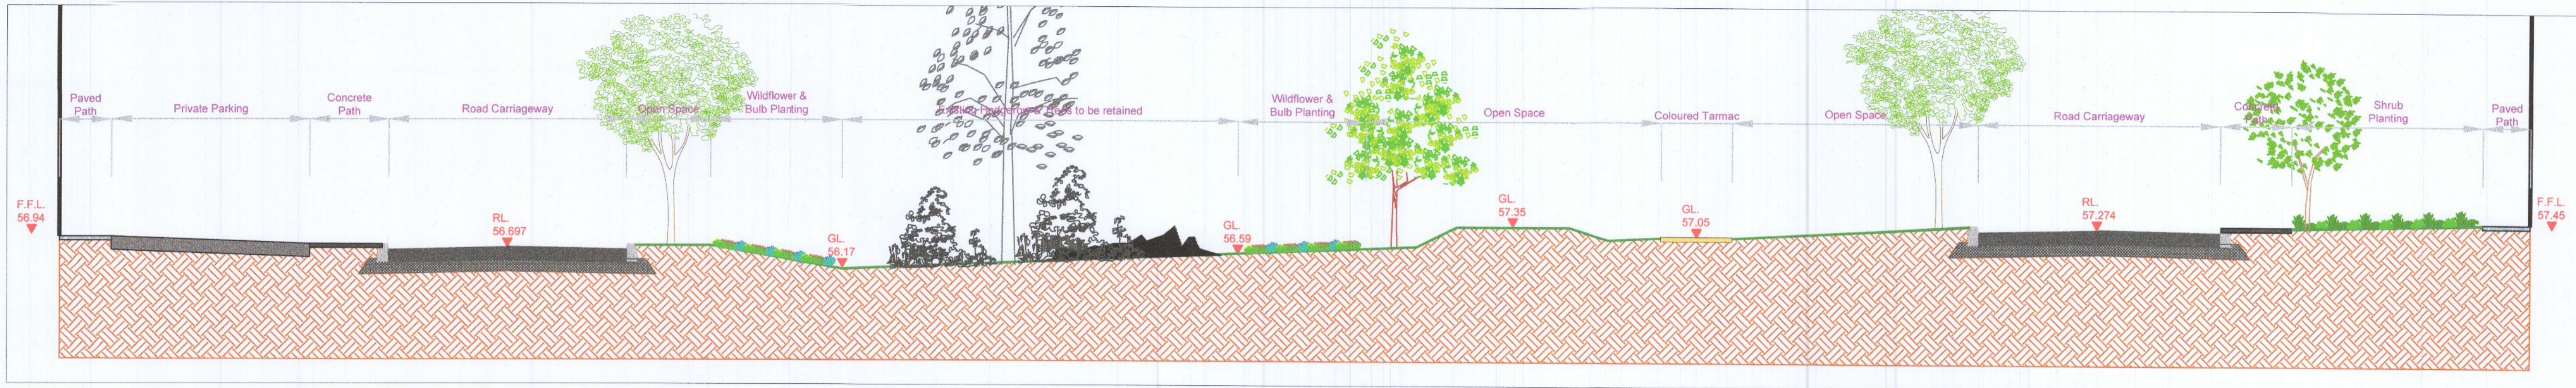

**Landscape Section I** Scale (1:100)

**Landscape Section J** Scale (1:100)

**Landscape Section K** Scale (1:100)

**Landscape Section L** Scale (1:100)

**Landscape Section M** Scale (1:100)

**Section Key Plan**

**Landscape Section N** Scale (1:100)

REV	DATE	BY	CHECKED	DESCRIPTION
B2	10/06/2022	PR	RMD	Revised Layout

Project Title: Clonburris SDZ at Dublin 22

Client: Kelland Homes Dwg No. DWG NO.3(III) SC

Drawing Title: Landscape Sections (iii) Scale 1:100