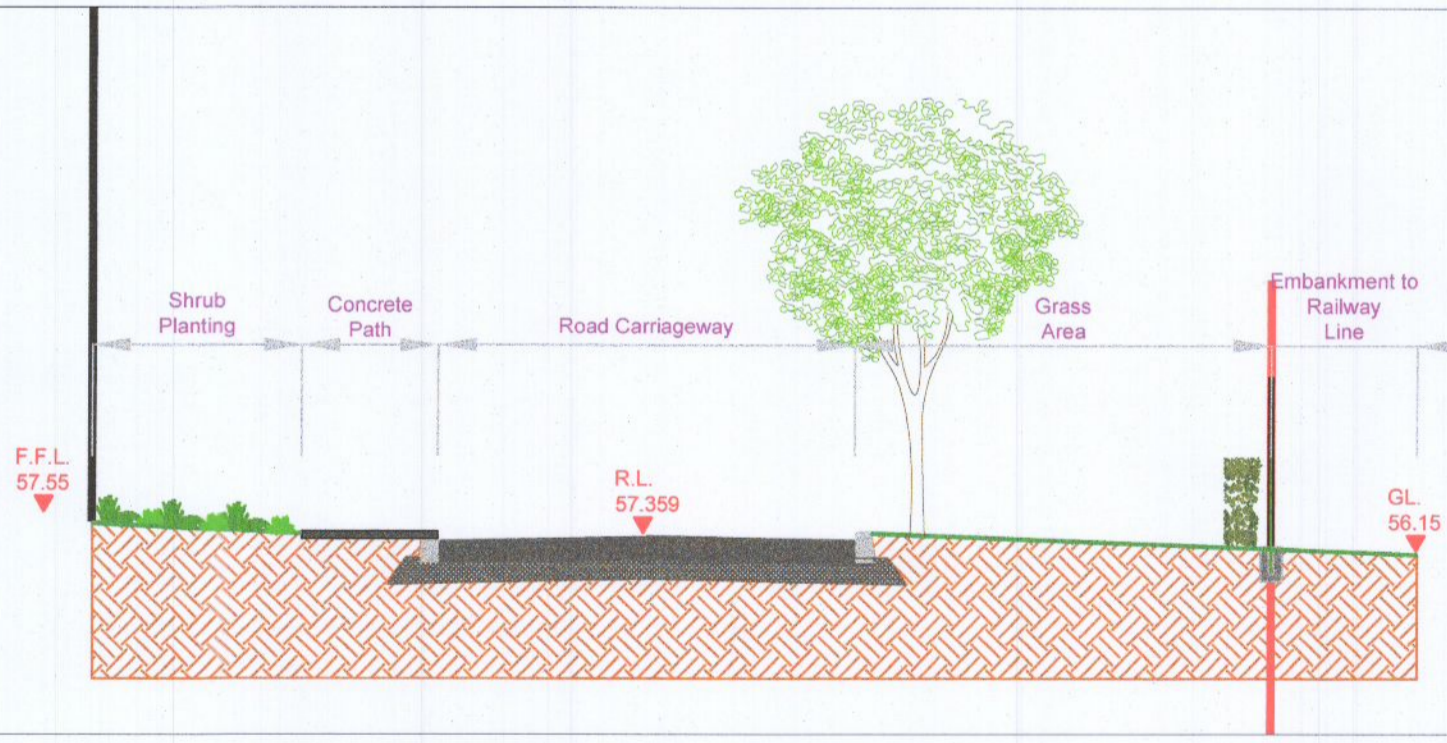

**Landscape Section I** Scale (1:100)

**Landscape Section J** Scale (1:100)

**Landscape Section K** Scale (1:100)

**Landscape Section L** Scale (1:100)

**Landscape Section M** Scale (1:100)

**Section Key Plan**

**Landscape Section N** Scale (1:100)

REV	DATE	BY	CHECKED	DESCRIPTION
B2	10/06/2022	PR	RMD	Revised Layout

Project Title: Clonburris SDZ at Dublin 22

Client: Kelland Homes Dwg No. DWG NO.3(III) SC

Drawing Title: Landscape Sections (iii) Scale 1:100