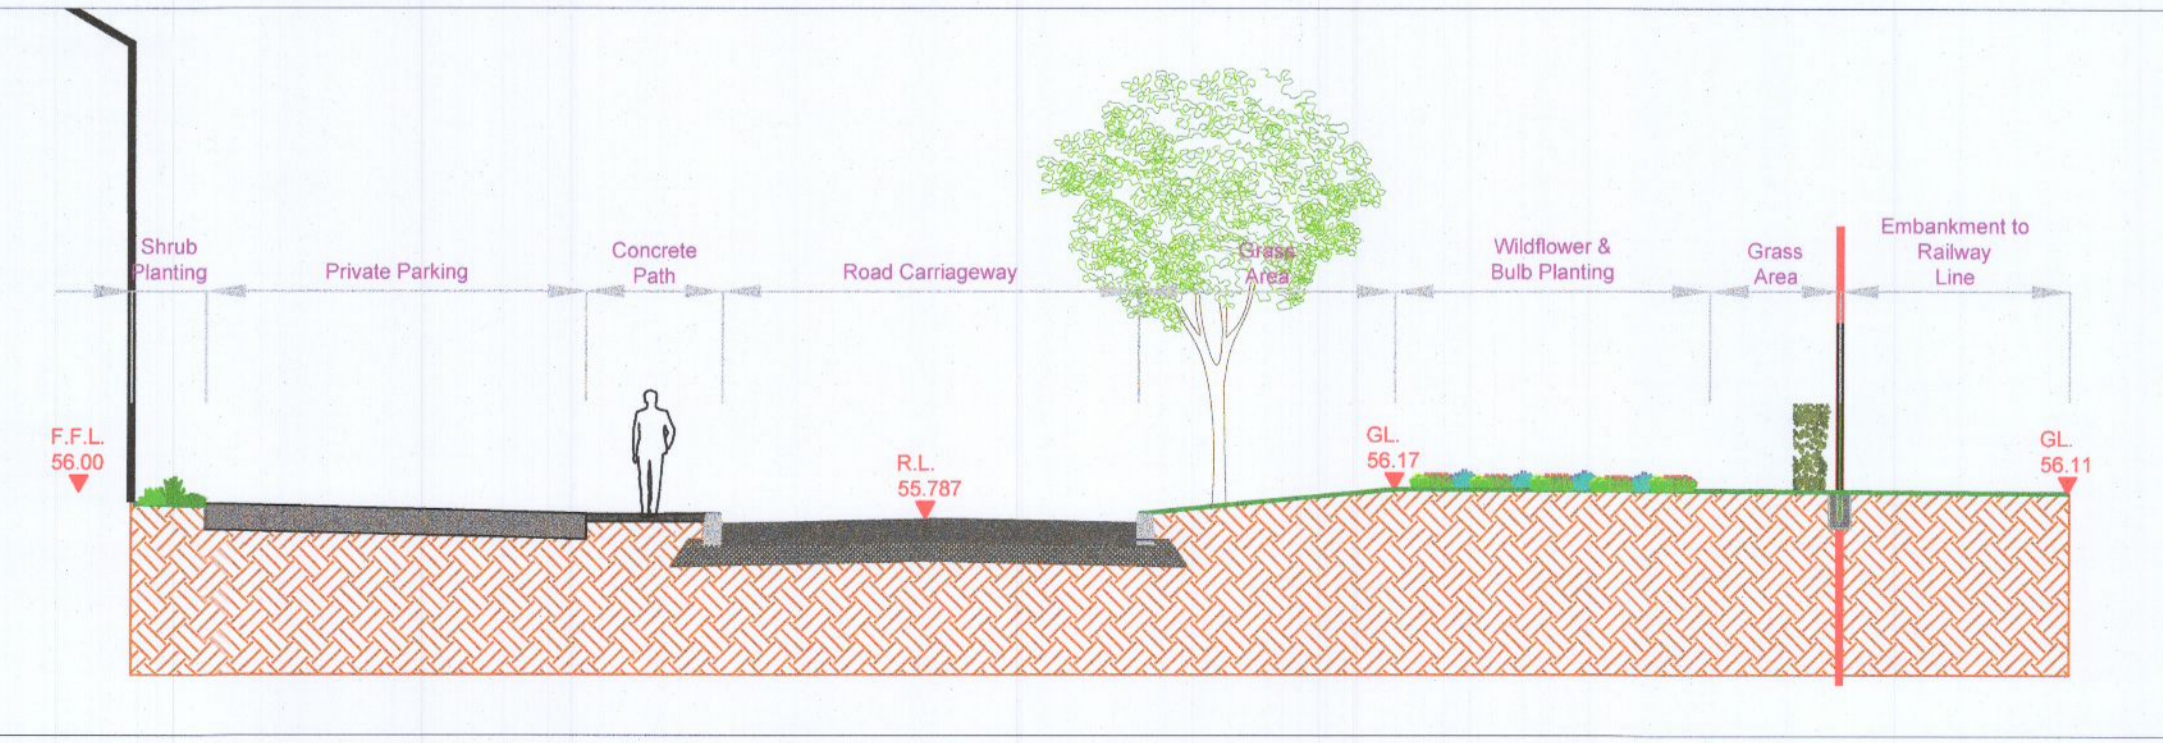

**Landscape Section I** Scale (1:100)

**Landscape Section J** Scale (1:100)

**Landscape Section K** Scale (1:100)

**Landscape Section L** Scale (1:100)

**Landscape Section M** Scale (1:100)

**Section Key Plan**

**Landscape Section N** Scale (1:100)

REV	DATE	BY	CHECKED	DESCRIPTION
B2	10/06/2022	PR	RMD	Revised Layout

Project Title: Clonburris SDZ at Dublin 22

Client: Kelland Homes Dwg No. DWG NO.3(III) SC

Drawing Title: Landscape Sections (iii) Scale 1:100