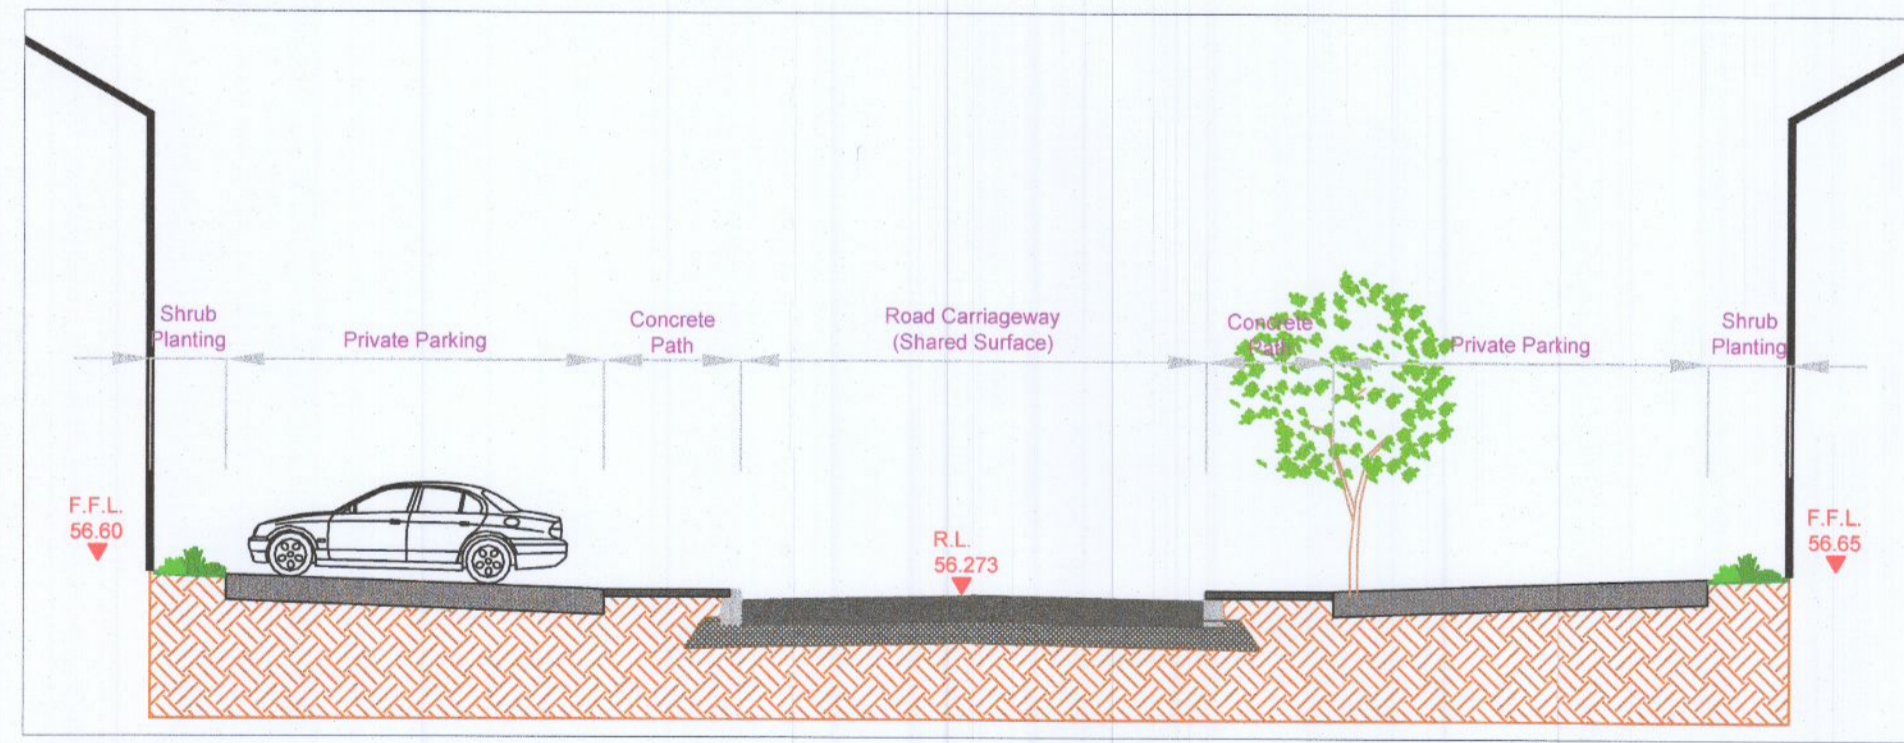

**Landscape Section I** Scale (1:100)

**Landscape Section J** Scale (1:100)

**Landscape Section K** Scale (1:100)

**Landscape Section L** Scale (1:100)

**Landscape Section M** Scale (1:100)

**Section Key Plan**

**Landscape Section N** Scale (1:100)

REV	DATE	BY	CHECKED	DESCRIPTION
B2	10/06/2022	PR	RMD	Revised Layout

Project Title: Clonburris SDZ at Dublin 22

Client: Kelland Homes Dwg No. DWG NO.3(III) SC

Drawing Title: Landscape Sections (iii) Scale 1:100