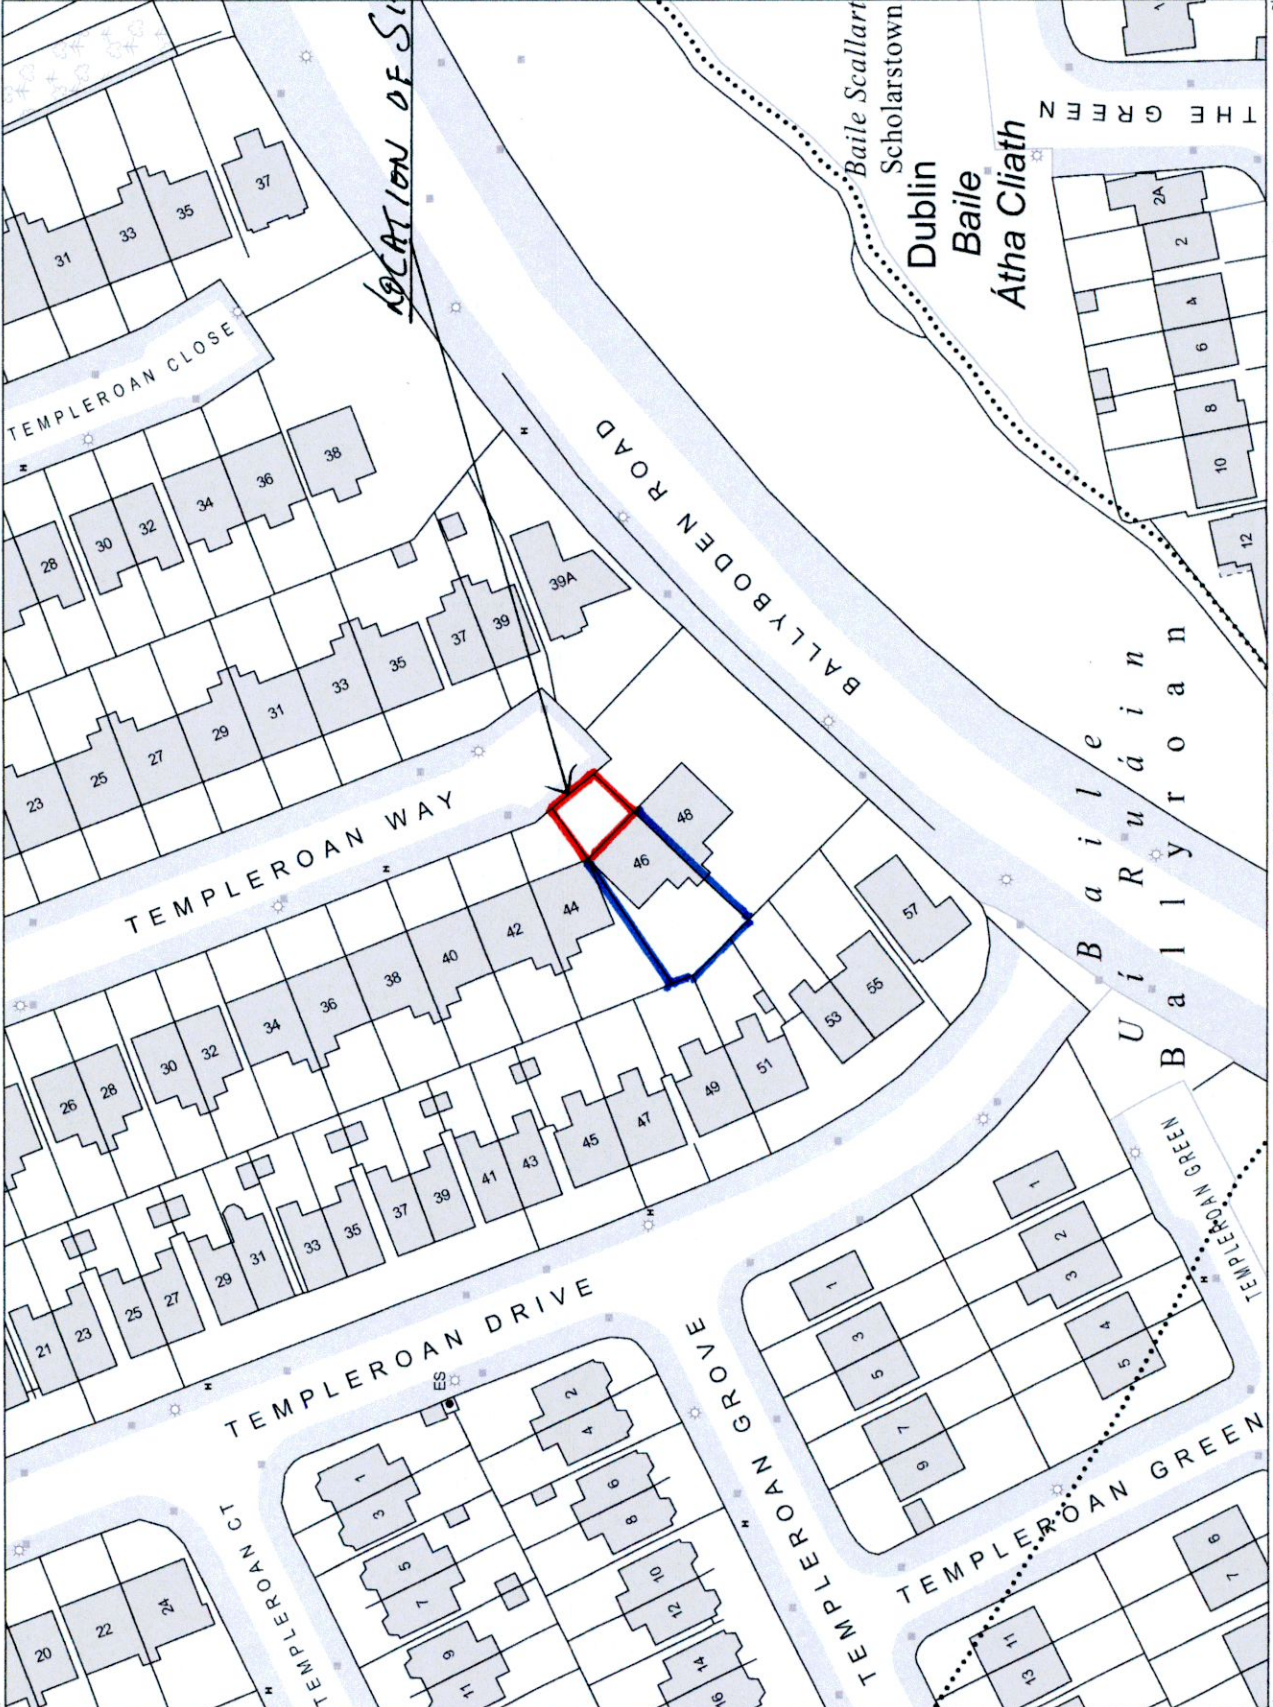

The representation on this map
of a road, track or footpath
is not evidence of the existence
of a right of way.

Ordnance Survey maps
never show legal property
boundaries, nor do they
show ownership of
physical features.

© Suirbhéireacht Ordnáis Éireann,
2022
© Ordnance Survey Ireland, 2022
www.osi.ie/copyright

LEGEND:
<http://www.osi.ie>;
search 'Large Scale Legend'

Planning Pack Map

LOCATION OF SITE NOTICE

CAPTURE RESOLUTION:
The map objects are only accurate to the
resolution at which they were captured.
Output scale is not indicative of data capture scale.
Further information is available at:
<http://www.osi.ie>; search 'Capture Resolution'

OUTPUT SCALE: 1:1,000

713028
712795
727174
727002

Site Location Map

CENTRE COORDINATES:
ITM 712911,727081

ORDER NO.:
50267567_1

MAP SERIES:
6 Inch Raster

MAP SHEETS:
DN022

COMPILED AND PUBLISHED BY:
Ordnance Survey Ireland,
Phoenix Park,
Dublin 8,
Ireland.