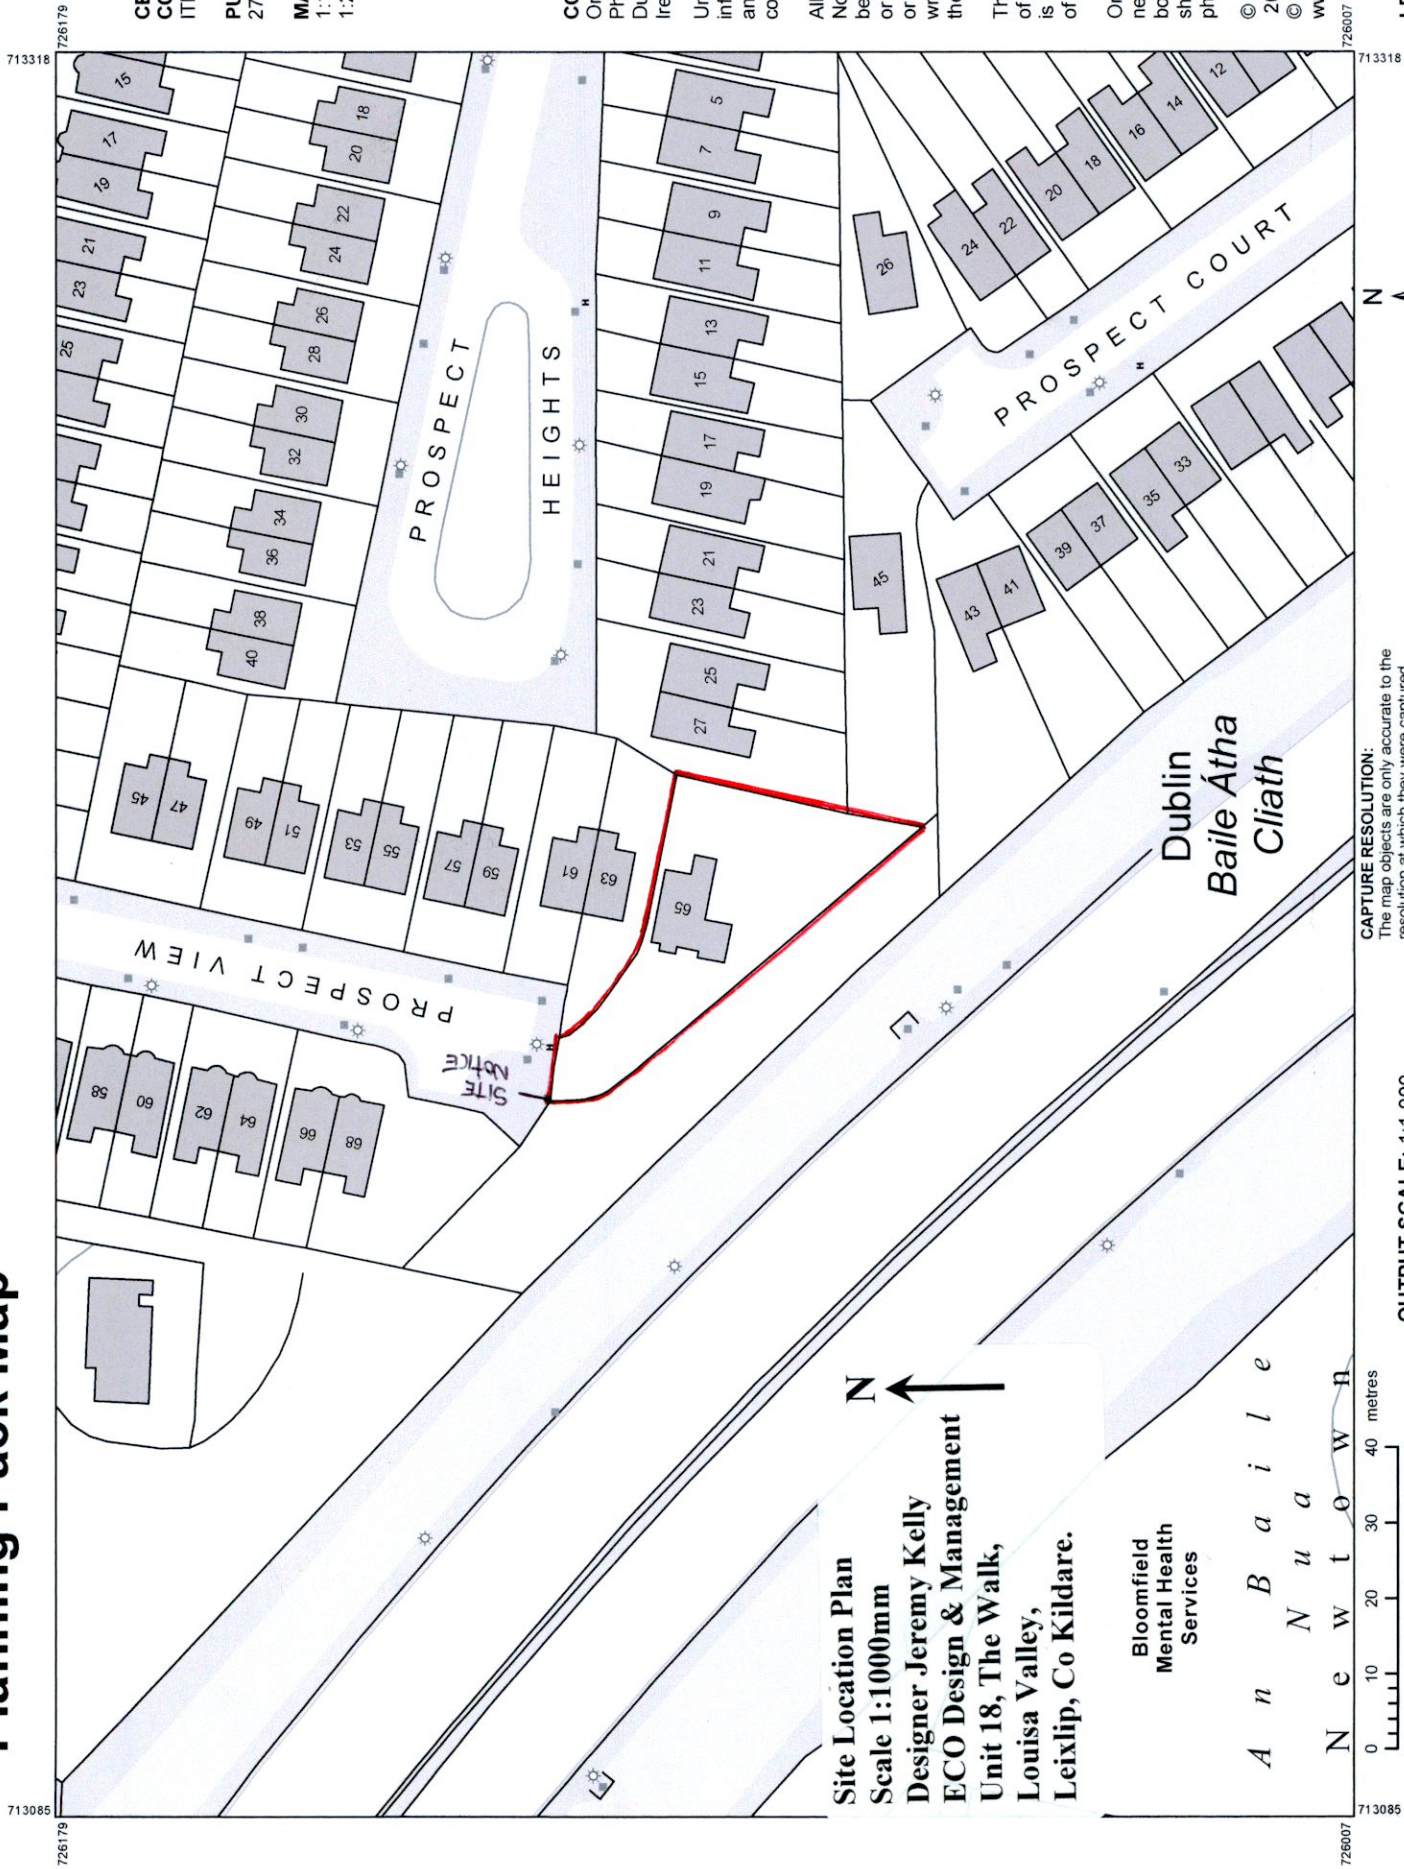

Planning Pack Map

CENTRE COORDINATES:
ITM 713202,726093

PUBLISHED: 27/06/2022
ORDER NO.: 50276446_1

MAP SERIES: 1:1,000
1:2,500
MAP SHEETS: 3391-22
3454-A

COMPILED AND PUBLISHED BY:
Ordnance Survey Ireland,
Phoenix Park,
Dublin 8,
Ireland.

The representation on this map
of a road, track or footpath
is not evidence of the existence
of a right of way.

Ordnance Survey maps
never show legal property
boundaries, nor do they
show ownership of
physical features.

© Suirbheireacht Ordanáis Éireann,
2022
© Ordnance Survey Ireland, 2022
www.osi.ie/copyright

LEGEND:
<http://www.osi.ie>
search 'Large Scale Legend'

Site Location Plan
Scale 1:1000mm
Designer Jeremy Kelly
ECO Design & Management
Unit 18, The Walk,
Louisa Valley,
Leixlip, Co Kildare.

OUTPUT SCALE: 1:1,000

726097

726097

713318

713318

713085

713085