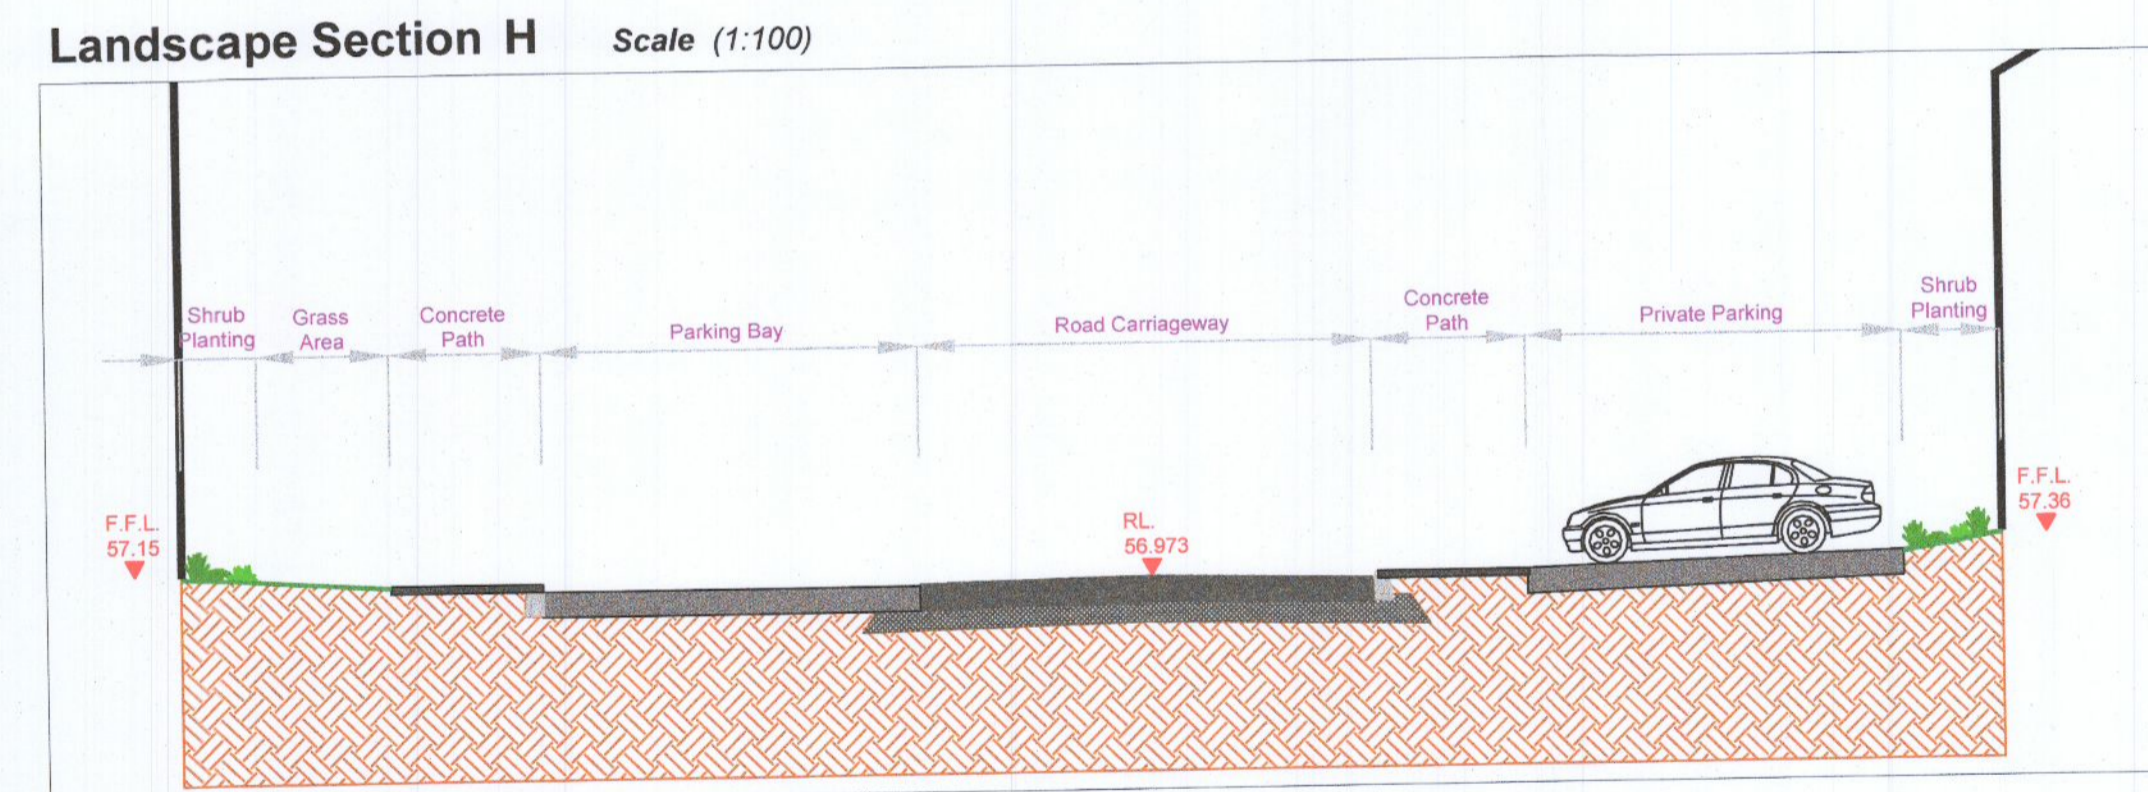

**Landscape Section E** Scale (1:100)

**Landscape Section F** Scale (1:100)

**Landscape Section G** Scale (1:100)

**Landscape Section H** Scale (1:100)

**Section Key Plan**

B2	10/06/2022	PR	RMD	Revised Layout
REV	DATE	BY	CHECKED	DESCRIPTION
Project Title:		Clonburris SDZ at Dublin 22		
Client:		Kelland Homes		Dwg No. DWG NO.3(ii)
Drawing Title:		Landscape Sections (ii)		Scale 1:100
Job No. 1577				Date 12/11/2020
 <b>Ronan MacDiarmada + Associates Ltd.</b> Landscape Architects and Consultants. 5 Tootenhill, Rathcoole, Co. Dublin tel: +353 1 412 4476 mob: 086 26 25 438 fax: +353 1 401 3748 e-mail: ronan@rmda.ie				
This Drawing is Copyright				