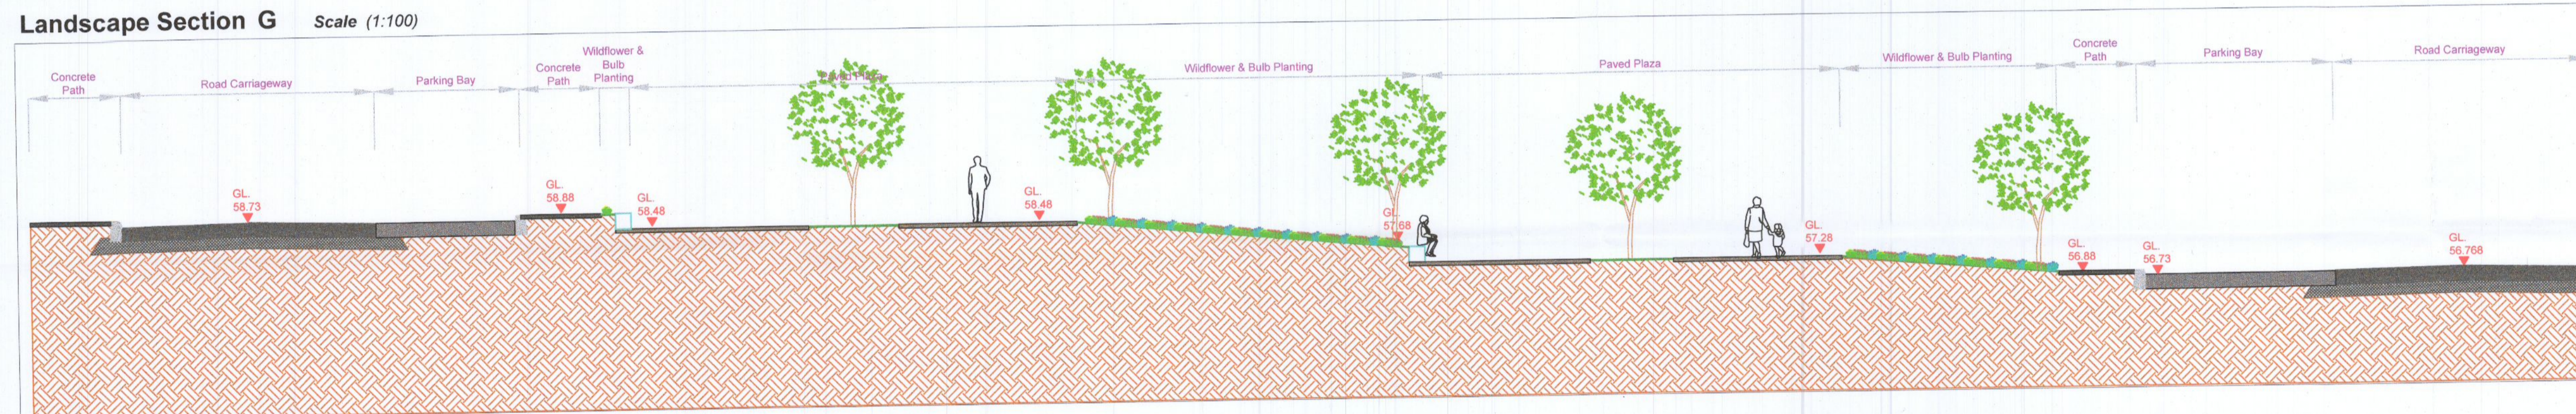

**Landscape Section E** Scale (1:100)

**Landscape Section F** Scale (1:100)

**Landscape Section G** Scale (1:100)

**Landscape Section H** Scale (1:100)

**Section Key Plan**

B2	10/06/2022	PR	RMD	Revised Layout
REV	DATE	BY	CHECKED	DESCRIPTION
Project Title:		Clonburris SDZ at Dublin 22		
Client:		Kelland Homes		Dwg No. DWG NO.3(ii)
Drawing Title:		Landscape Sections (ii)		Scale 1:100
Job No. 1577				Date 12/11/2020
 <b>Ronan MacDiarmada + Associates Ltd.</b> Landscape Architects and Consultants. 5 Tootenhill, Rathcoole, Co. Dublin tel: +353 1 412 4476 mob: 086 26 25 438 fax: +353 1 401 3748 e-mail: ronan@rmda.ie				
This Drawing is Copyright				