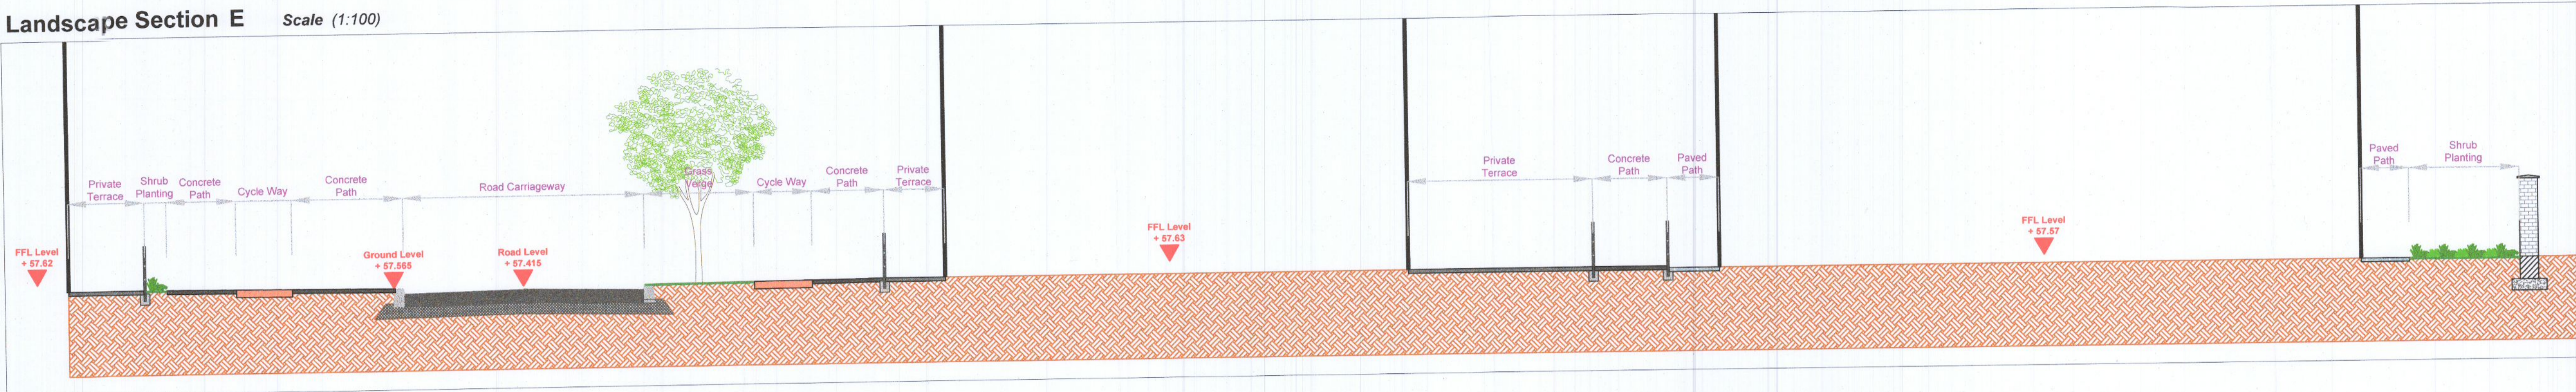

**Landscape Section E** Scale (1:100)

**Landscape Section F** Scale (1:100)

**Landscape Section G** Scale (1:100)

**Landscape Section H** Scale (1:100)

**Section Key Plan**

B2	10/06/2022	PR	RMD	Revised Layout
REV	DATE	BY	CHECKED	DESCRIPTION
Project Title:		Clonburris SDZ at Dublin 22		
Client:		Kelland Homes		Dwg No. DWG NO.3(ii)
Drawing Title:		Landscape Sections (ii)		Scale 1:100
Job No. 1577				Date 12/11/2020
 <b>Ronan MacDiarmada + Associates Ltd.</b> Landscape Architects and Consultants. 5 Tootenhill, Rathcoole, Co. Dublin tel: +353 1 412 4476 mob: 086 26 25 438 fax: +353 1 401 3748 e-mail: ronan@rmda.ie				
This Drawing is Copyright				