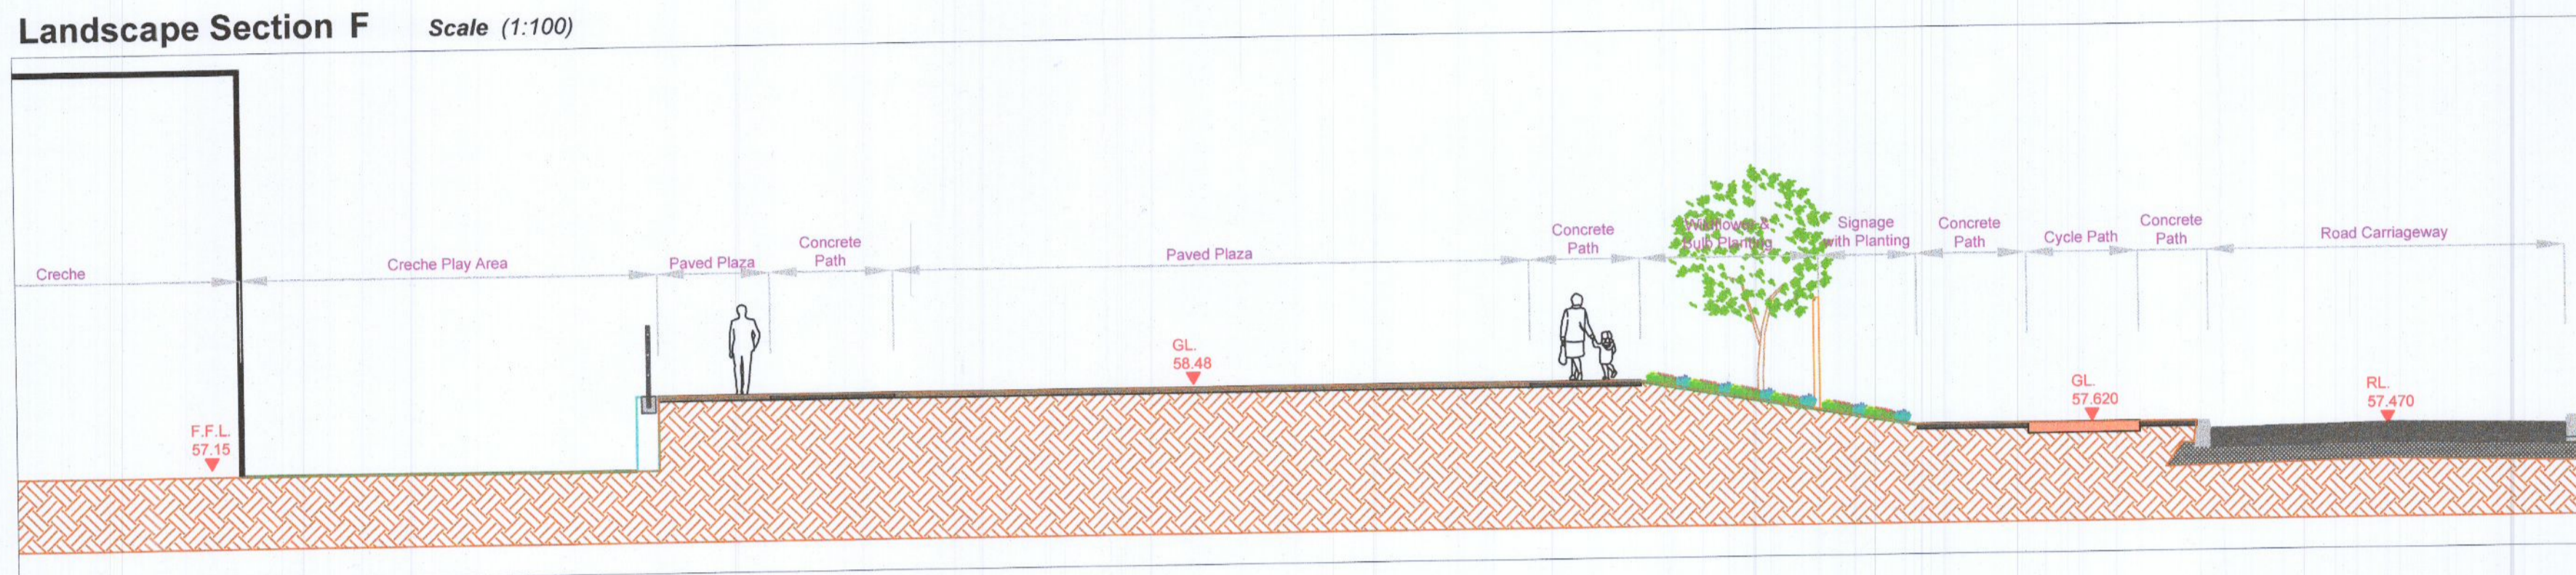

**Landscape Section E** Scale (1:100)

**Landscape Section F** Scale (1:100)

**Landscape Section G** Scale (1:100)

**Landscape Section H** Scale (1:100)

**Section Key Plan**

B2	10/06/2022	PR	RMD	Revised Layout
REV	DATE	BY	CHECKED	DESCRIPTION
Project Title:		Clonburris SDZ at Dublin 22		
Client:		Kelland Homes		Dwg No. DWG NO.3(ii)
Drawing Title:		Landscape Sections (ii)		Scale 1:100
Job No. 1577				Date 12/11/2020
 <b>Ronan MacDiarmada + Associates Ltd.</b> Landscape Architects and Consultants. 5 Tootenhill, Rathcoole, Co. Dublin tel: +353 1 412 4476 mob: 086 26 25 438 fax: +353 1 401 3748 e-mail: ronan@rmda.ie				
This Drawing is Copyright				