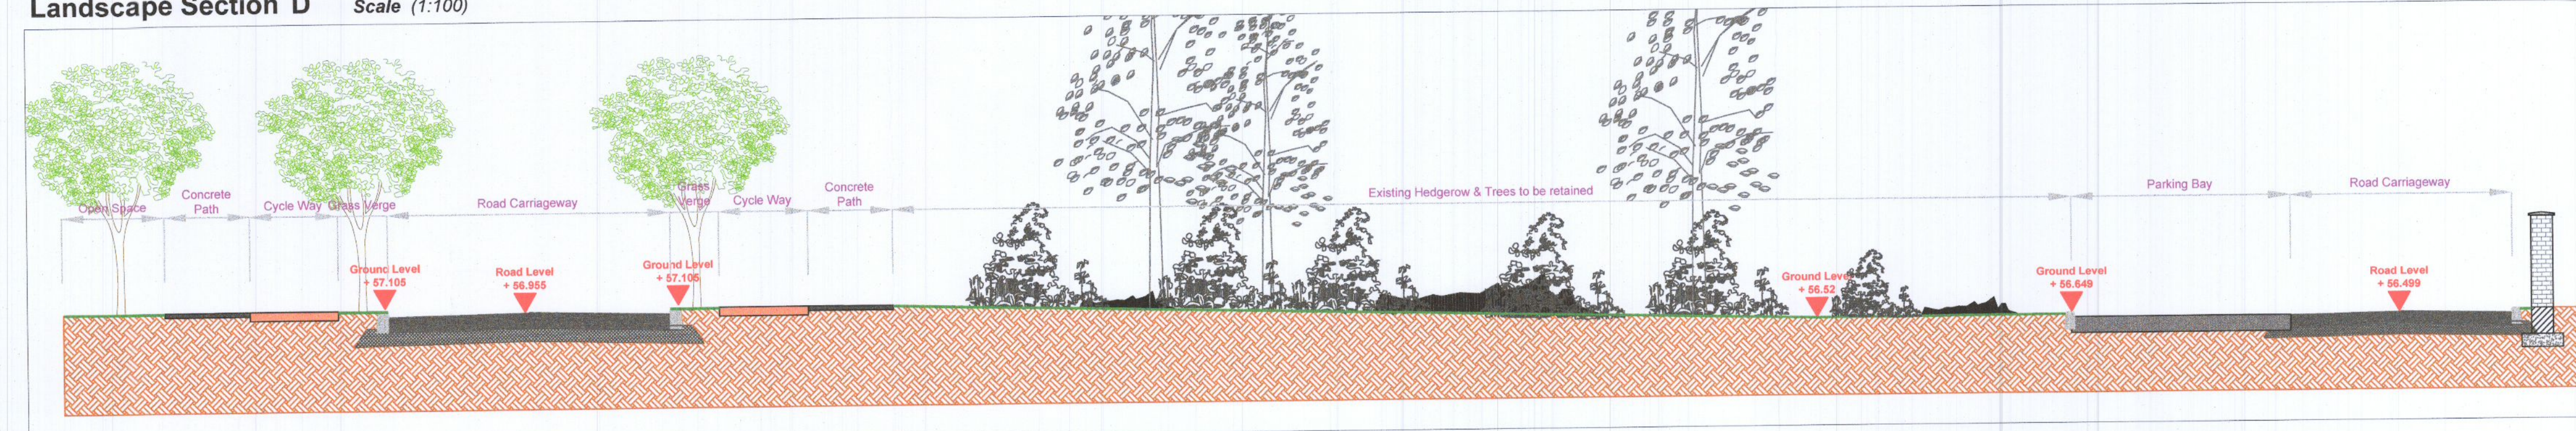

Landscape Section A Scale (1:100)

Landscape Section B Scale (1:100)

Landscape Section C Scale (1:100)

Landscape Section D Scale (1:100)

Section Key Plan

REV	DATE	BY	CHECKED	DESCRIPTION
B2	10/06/2022	PR	RMD	Revised Layout
Project Title: Clonburris SDZ at Dublin 22				
Client: Kelland Homes			Dwg No. DWG NO.3(1) S	
Drawing Title: Landscape Sections (I)			Scale: 1:100	
Job No. 1577			Date: 12/11/2020	
 Ronan MacDiarmada + Associates Ltd. Landscape Architects and Consultants. 5 Tootenhill, Rathcoole, Co. Dublin tel: +353 1 412 4476 mob: 086 26 25 438 fax: +353 1 401 3748 e-mail: ronan@rmda.ie				
This Drawing is Copyright ©				