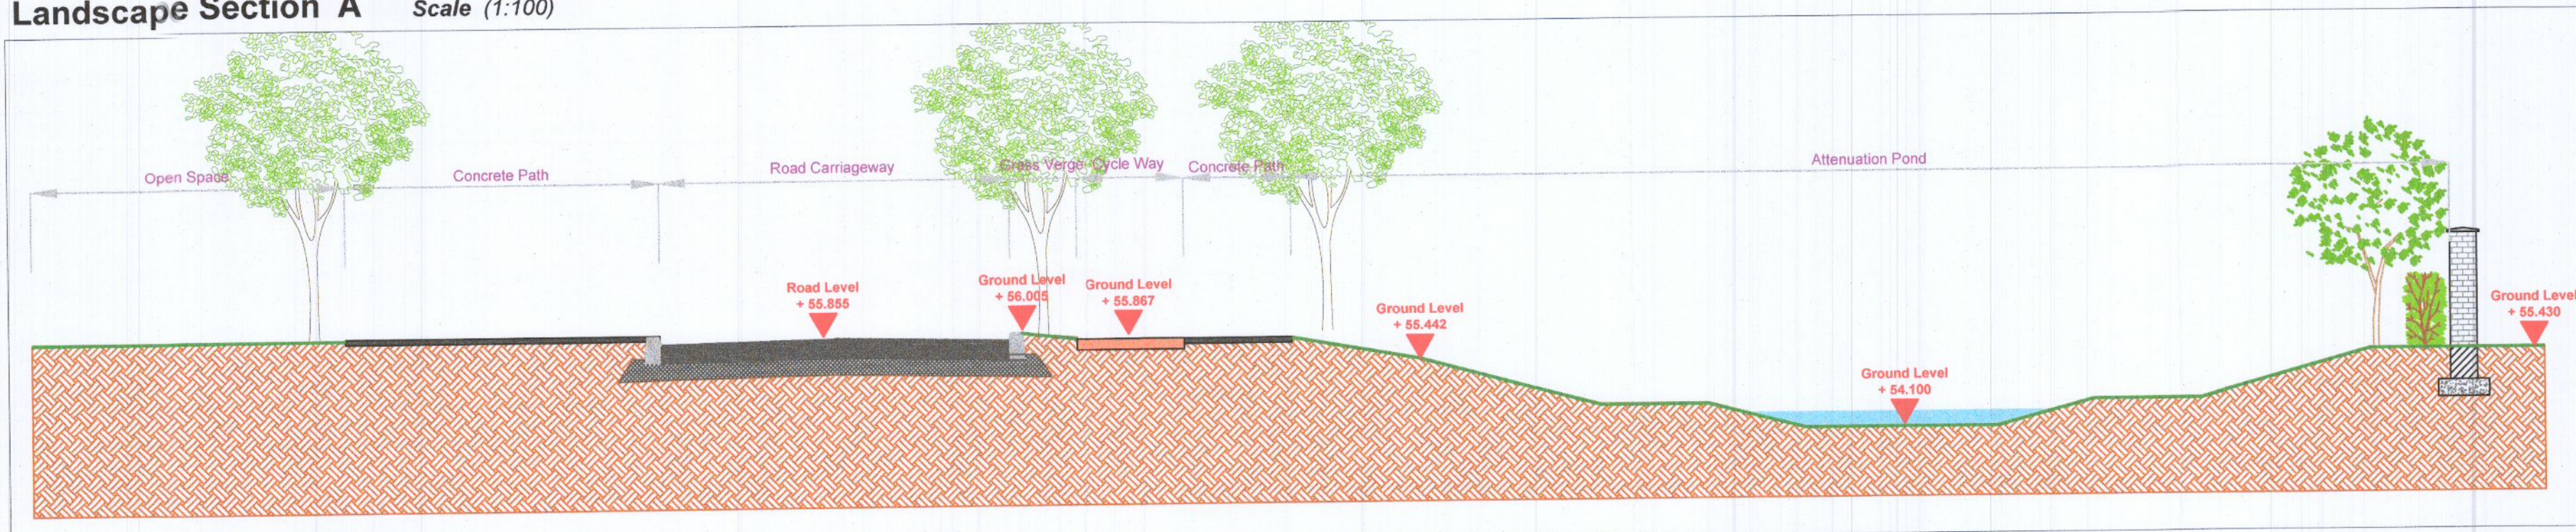

Landscape Section A Scale (1:100)

Landscape Section B Scale (1:100)

Landscape Section C Scale (1:100)

Landscape Section D Scale (1:100)

Section Key Plan

REV	DATE	BY	CHECKED	DESCRIPTION
B2	10/06/2022	PR	RMD	Revised Layout
Project Title: Clonburris SDZ at Dublin 22				
Client: Kelland Homes			Dwg No. DWG NO.3(1) S	
Drawing Title: Landscape Sections (I)			Scale: 1:100	
Job No. 1577			Date: 12/11/2020	
 Ronan MacDiarmada + Associates Ltd. Landscape Architects and Consultants. 5 Tootenhill, Rathcoole, Co. Dublin tel: +353 1 412 4476 mob: 086 26 25 438 fax: +353 1 401 3748 e-mail: ronan@rmda.ie				
This Drawing is Copyright ©				