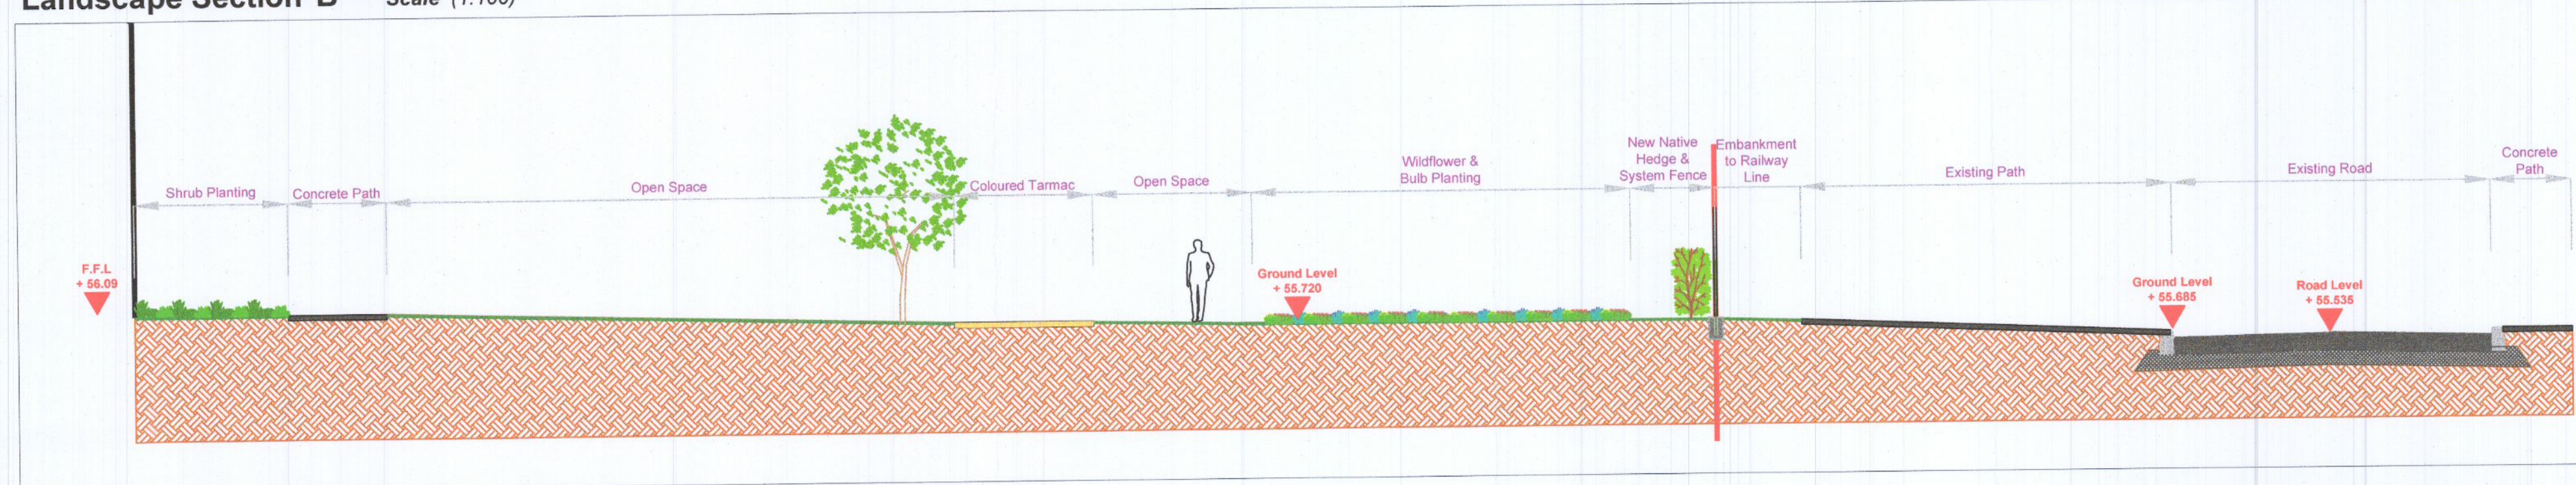

Landscape Section A Scale (1:100)

Landscape Section B Scale (1:100)

Landscape Section C Scale (1:100)

Landscape Section D Scale (1:100)

Section Key Plan

REV	DATE	BY	CHECKED	DESCRIPTION
B2	10/06/2022	PR	RMD	Revised Layout
Project Title: Clonburris SDZ at Dublin 22				
Client: Kelland Homes			Dwg No. DWG NO.3(1) S	
Drawing Title: Landscape Sections (I)			Scale: 1:100	
Job No. 1577			Date: 12/11/2020	
 Ronan MacDiarmada + Associates Ltd. Landscape Architects and Consultants. 5 Tootenhill, Rathcoole, Co. Dublin tel: +353 1 412 4476 mob: 086 26 25 438 fax: +353 1 401 3748 e-mail: ronan@rmda.ie				
This Drawing is Copyright ©				