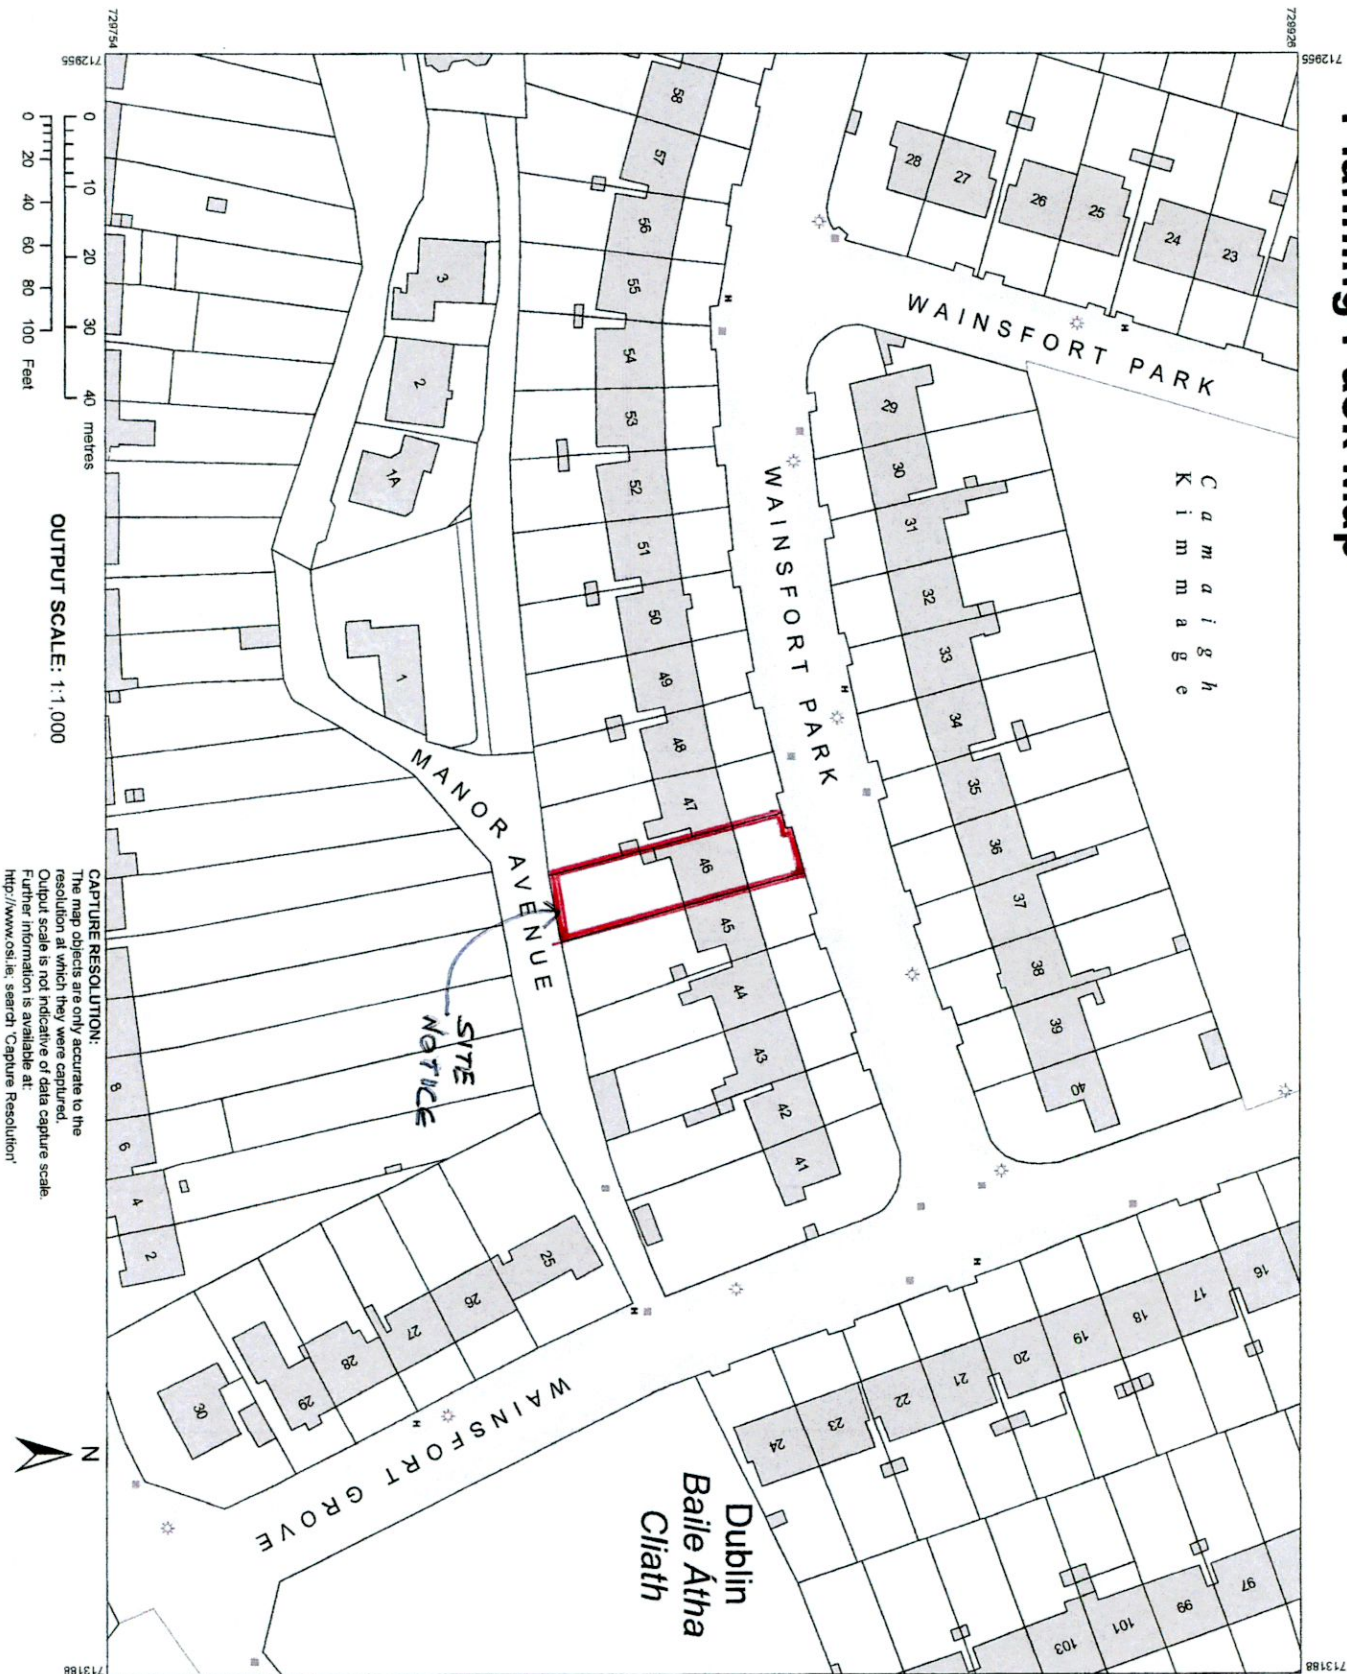

# Planning Pack Map

**CENTRE COORDINATES:**  
ITM 713072,729840

**PUBLISHED:** 02/06/2022

**MAP SERIES:** 1:1,000

**ORDER NO.:** 50272297\_2

**MAP SHEETS:** 3328-17

**COMPILED AND PUBLISHED BY:**  
Ordnance Survey Ireland,  
Phoenix Park,  
Dublin 8,  
Ireland.

The representation on this map of a road, track or footpath is not evidence of the existence of a right of way.

Ordnance Survey maps never show legal property boundaries, nor do they show ownership of physical features.

**OUTPUT SCALE: 1:1,000**