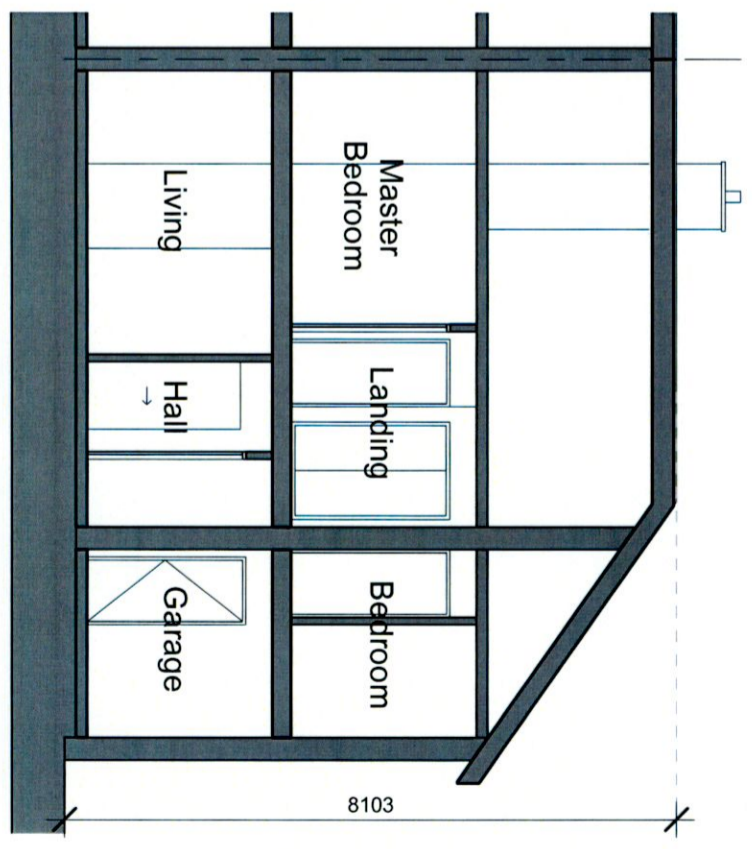

1 Side Elevation 1 - Proposed
1 : 100

2 Side Elevation 2 - Proposed
1 : 100

3 Side Elevation 1 - Existing
1 : 100

4 Section A - Proposed
1 : 100

David Brunton
49 Kew Park Avenue, Lucan, Co. Dublin
T 087 679 3063

PROJECT TITLE
Proposed front & side extension at 49 Kew Park Avenue, Lucan, Co. Dublin

DRAWING TITLE	SCALE
SIDE ELEVATIONS	1 : 100
DATE	
REVISION	

DRAWING NO.
PL06