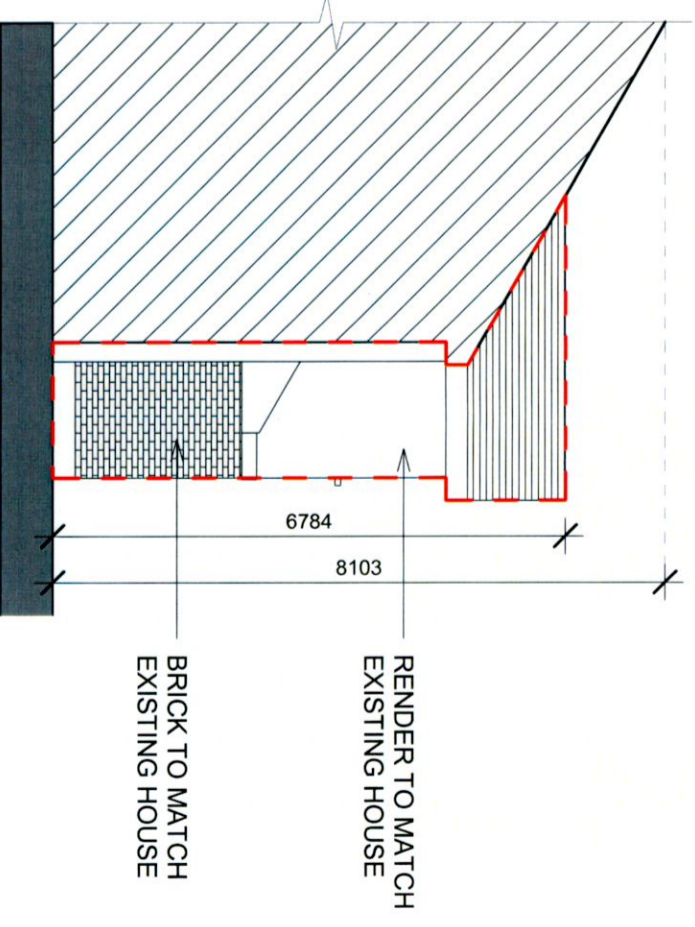

1 Side Elevation 1 - Proposed
1 : 100

2 Side Elevation 2 - Proposed
1 : 100

3 Side Elevation 1 - Existing
1 : 100

4 Section A - Proposed
1 : 100

David Brunton
49 Kew Park Avenue, Lucan, Co. Dublin
T 087 679 3063

PROJECT TITLE
Proposed front & side extension at 49 Kew Park Avenue, Lucan, Co. Dublin

DRAWING TITLE	SCALE
SIDE ELEVATIONS	1 : 100
DATE	
REVISION	

DRAWING NO.
PL06