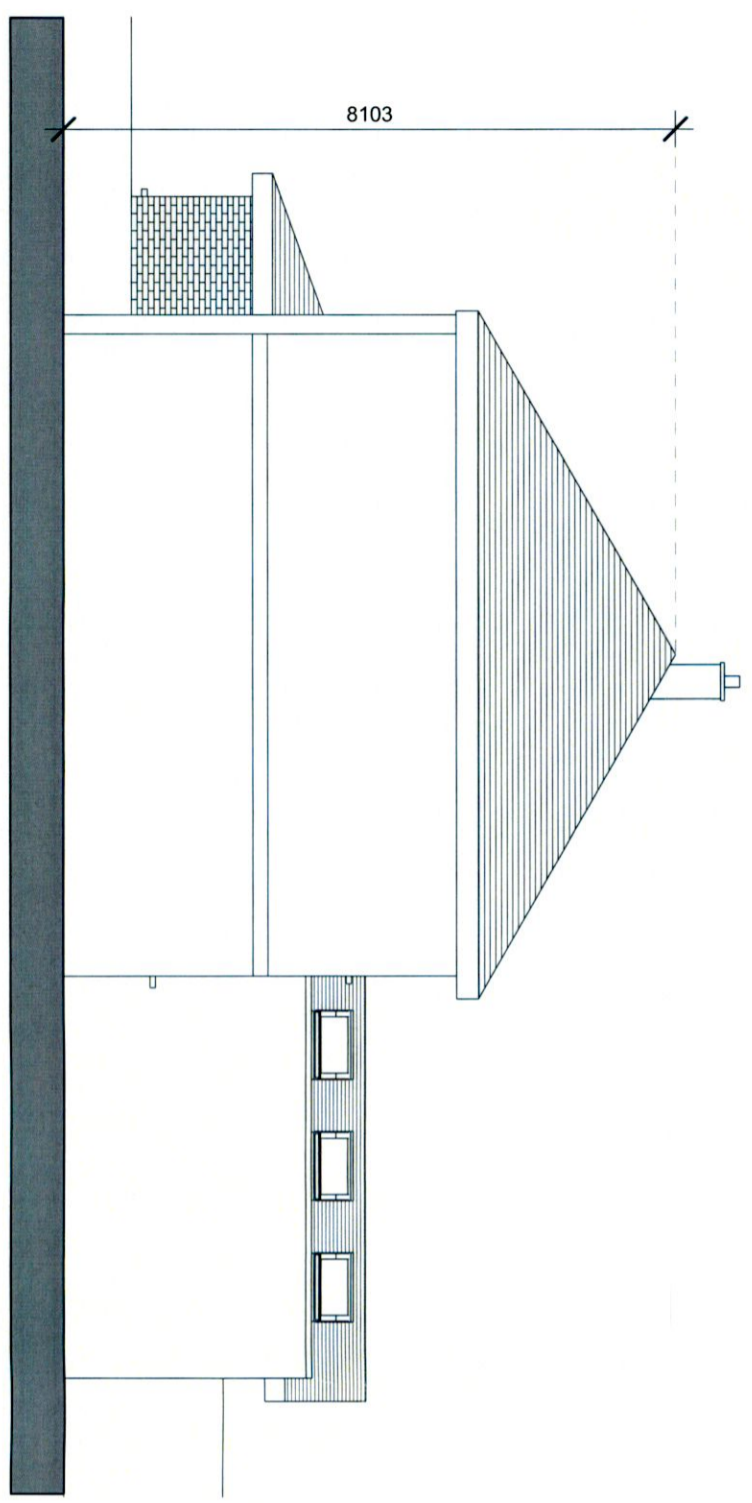

1 Side Elevation 1 - Proposed
1 : 100

2 Side Elevation 2 - Proposed
1 : 100

3 Side Elevation 1 - Existing
1 : 100

4 Section A - Proposed
1 : 100

David Brunton
49 Kew Park Avenue, Lucan, Co. Dublin
T 087 679 3063

PROJECT TITLE
Proposed front & side extension at 49 Kew Park Avenue, Lucan, Co. Dublin

DRAWING TITLE	SCALE
SIDE ELEVATIONS	1 : 100
DATE	
REVISION	

DRAWING NO.
PL06