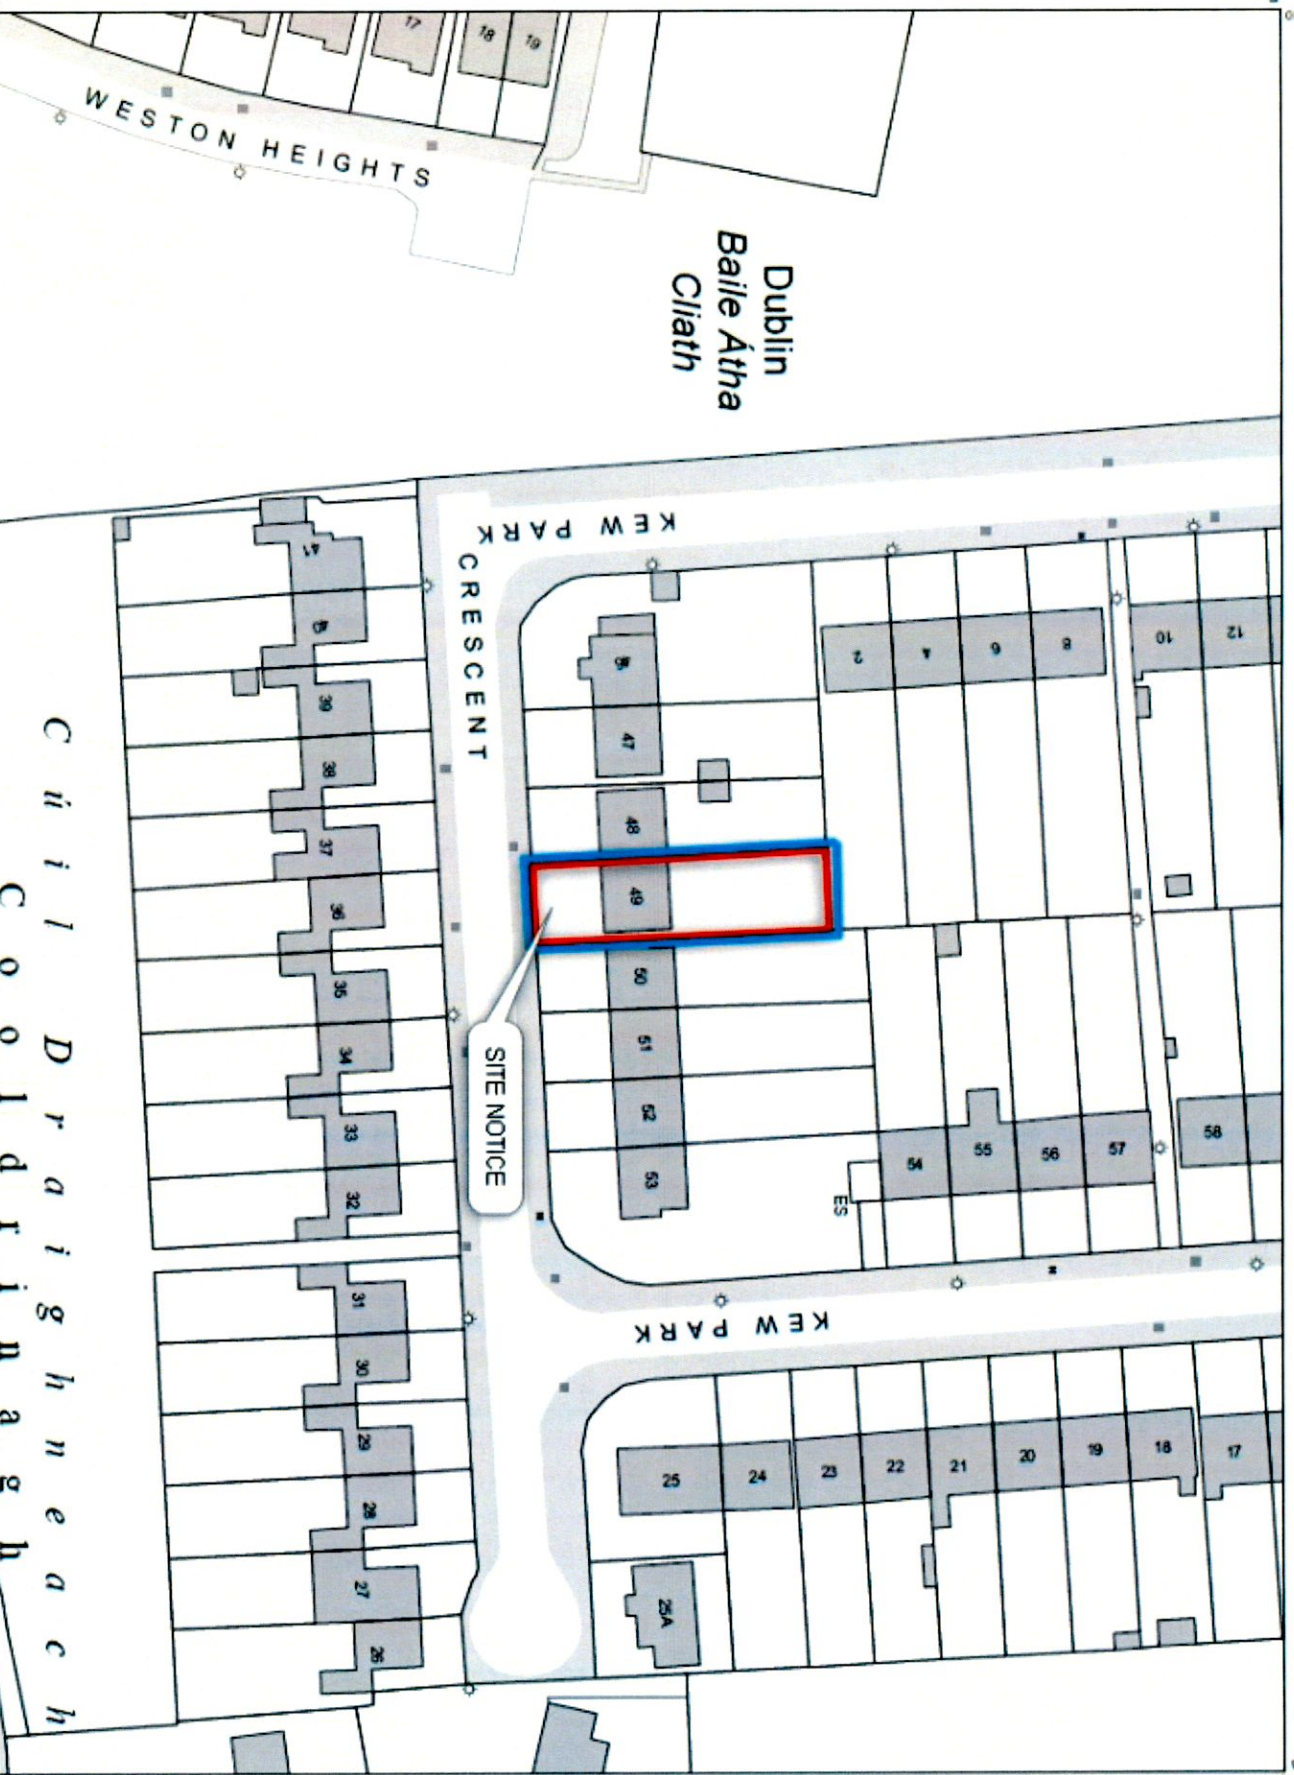

# Planning Pack Map

National Mapping Agency

**CENTRE COORDINATES:**  
ITM 701927.735002

**PUBLISHED:** 27/06/2022  
**ORDER NO.:** 50276783\_1

**MAP SERIES:** 1:1,000  
**MAP SHEETS:** 3194-23  
1:1,000 3260-03

Dublin  
Baile Átha  
Cliath

OUTPUT SCALE: 1:1,000

**CAPTURE RESOLUTION:**  
The map objects are only accurate to the resolution at which they were captured. Output scale is not reflective of data capture scale. Further information is available at: <http://www.osi.ie/search/CaptureResolution>