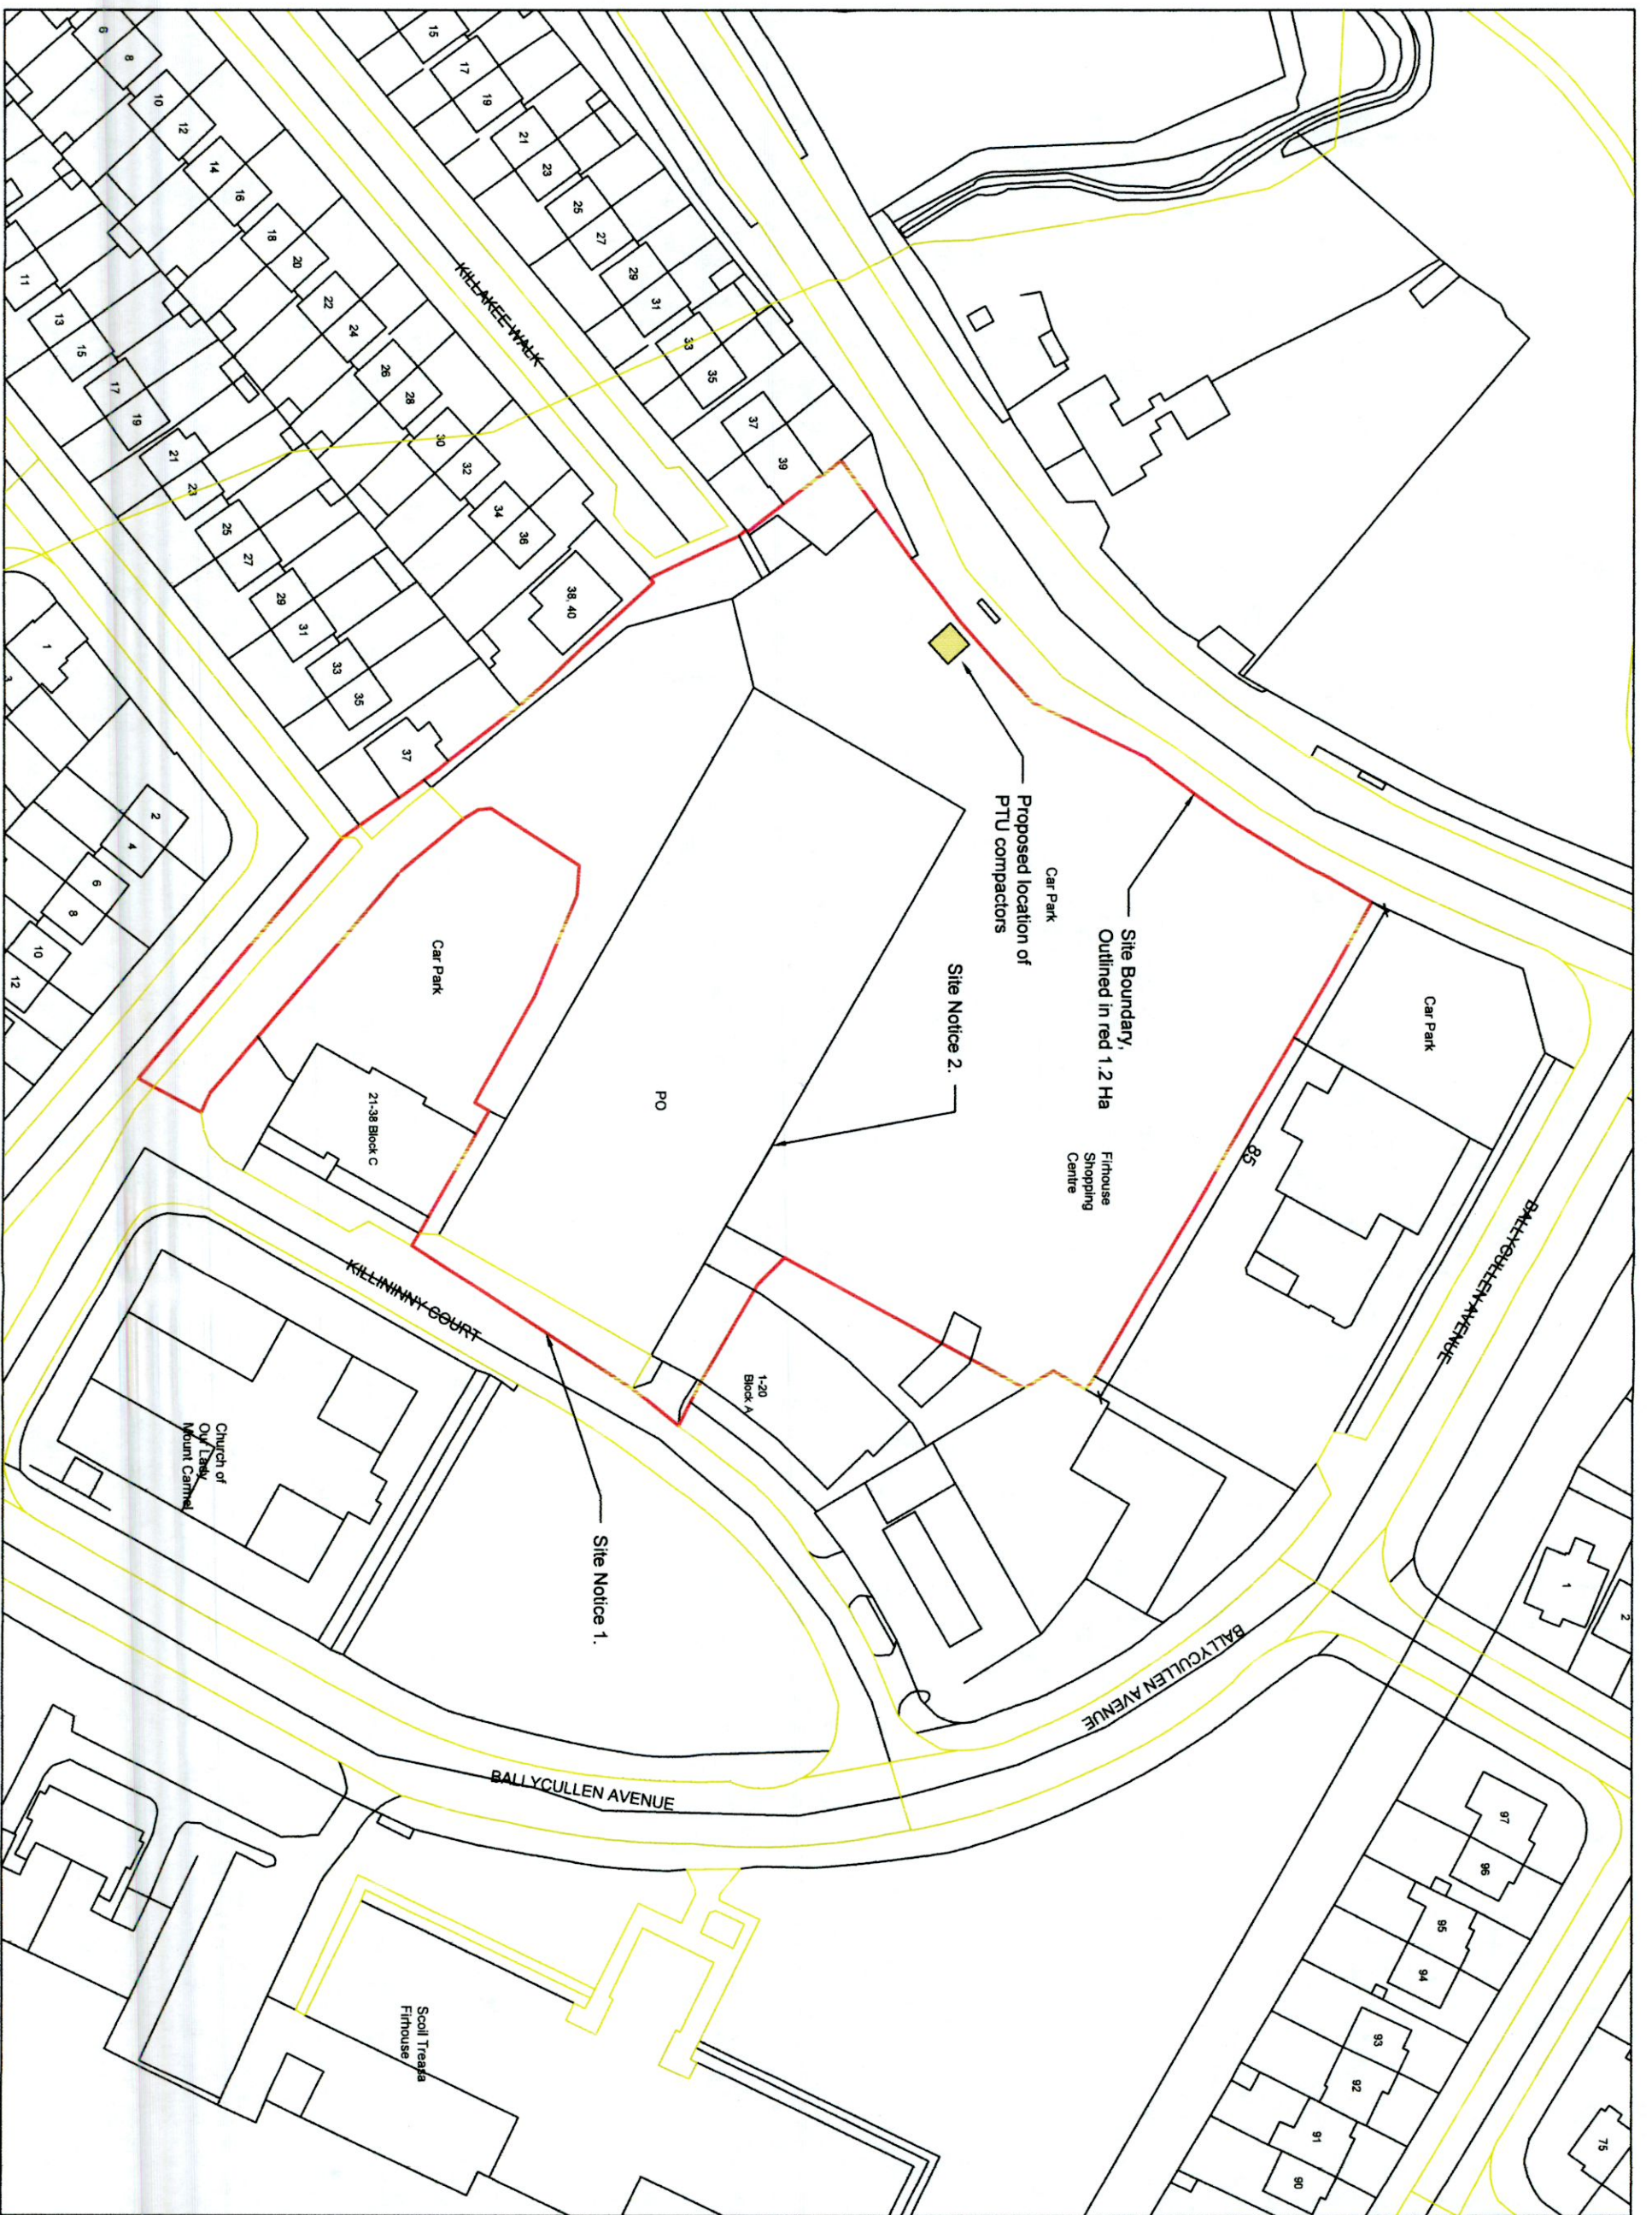

Site Location Map: Supervalu,
 Firhouse Shopping Centre,
 Ballycullen Avenue, Dublin 24,
 D24 NYT3

Site Location = X

Planning application for
 permission for
 placement of a portable
 pay-to-use waste
 compactor for the
 acceptance of residual
 and food waste and a
 portable pay-
 to-use compactor for
 mixed recyclables

Sheet	1 of 1
Size	A4
Scale	1:10,000
Date	25/02/22

Centre coordinates X,Y =
 710616.8573,726934.0894

Map Series | Map Sheets
 1:1,000 | 3390-19

Data Extraction Date:
 25-May-2022

Drawn By: E. Reville
 BIGbin Waste Tech

Site Location Map: Supervallu, Firhouse Shopping Centre, Ballycullen Avenue, Dublin 24, D24 NYT3

Site Boundary
 Planning application for permission for placement of a portable pay-to-use waste compactor for the acceptance of residual and food waste and a portable pay-to-use compactor for mixed recyclables

Sheet 1 of 1

Size A3

Scale 1:1000

Date 26/05/22

Centre coordinates X, Y = 710616.8573, 726934.0894

Map Series | Map Sheets 1:1,000 | 3390-19

Data Extraction Date: 25-May-2022

Drawn By: E. Reville
 BIGbin Waste Tech