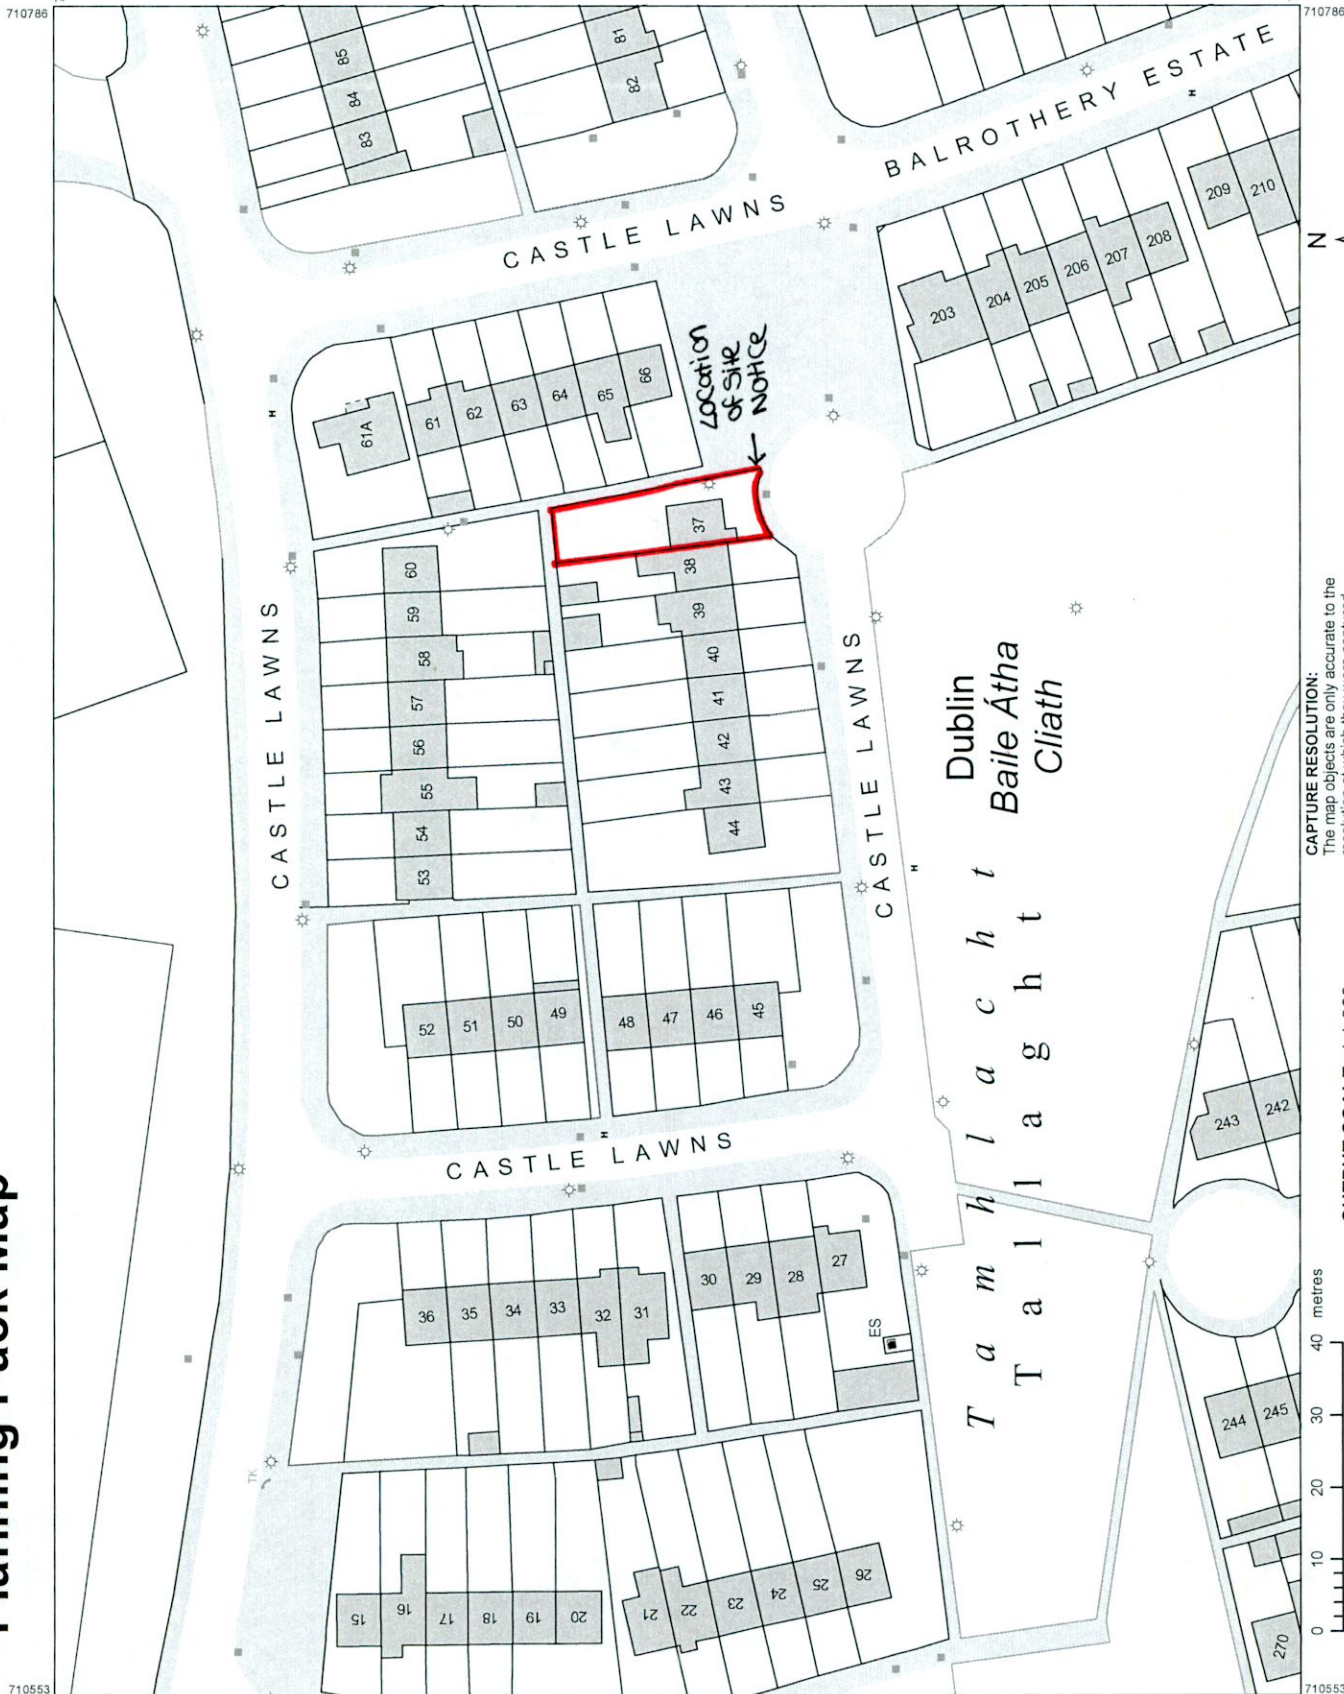

Planning Pack Map

CENTRE COORDINATES:
ITM 710670,728213

PUBLISHED: 27/06/2022

ORDER NO.: 50276711_1

MAP SERIES: 1:1,000

MAP SHEETS: 3390-09

COMPILED AND PUBLISHED BY:
Ordnance Survey Ireland,
Phoenix Park,
Dublin 8,
Ireland.

Unauthorised reproduction
infringes Ordnance Survey Ireland
and Government of Ireland
copyright.

All rights reserved.
No part of this publication may
be copied, reproduced
or transmitted in any form
or by any means without the prior
written permission of
the copyright owners.

The representation on this map
of a road, track or footpath
is not evidence of the existence
of a right of way.

Ordnance Survey maps
never show legal property
boundaries, nor do they
show ownership of
physical features.

© Suirbhéireacht Ordnálaí Éireann,
2022
© Ordnance Survey Ireland, 2022
www.osi.ie/copyright

LEGEND:
<http://www.osi.ie>,
search 'Large Scale Legend'

CAPTURE RESOLUTION:
The map objects are only accurate to the
resolution at which they were captured.
Output scale is not indicative of data capture scale.
Further information is available at:
<http://www.osi.ie>, search 'Capture Resolution'