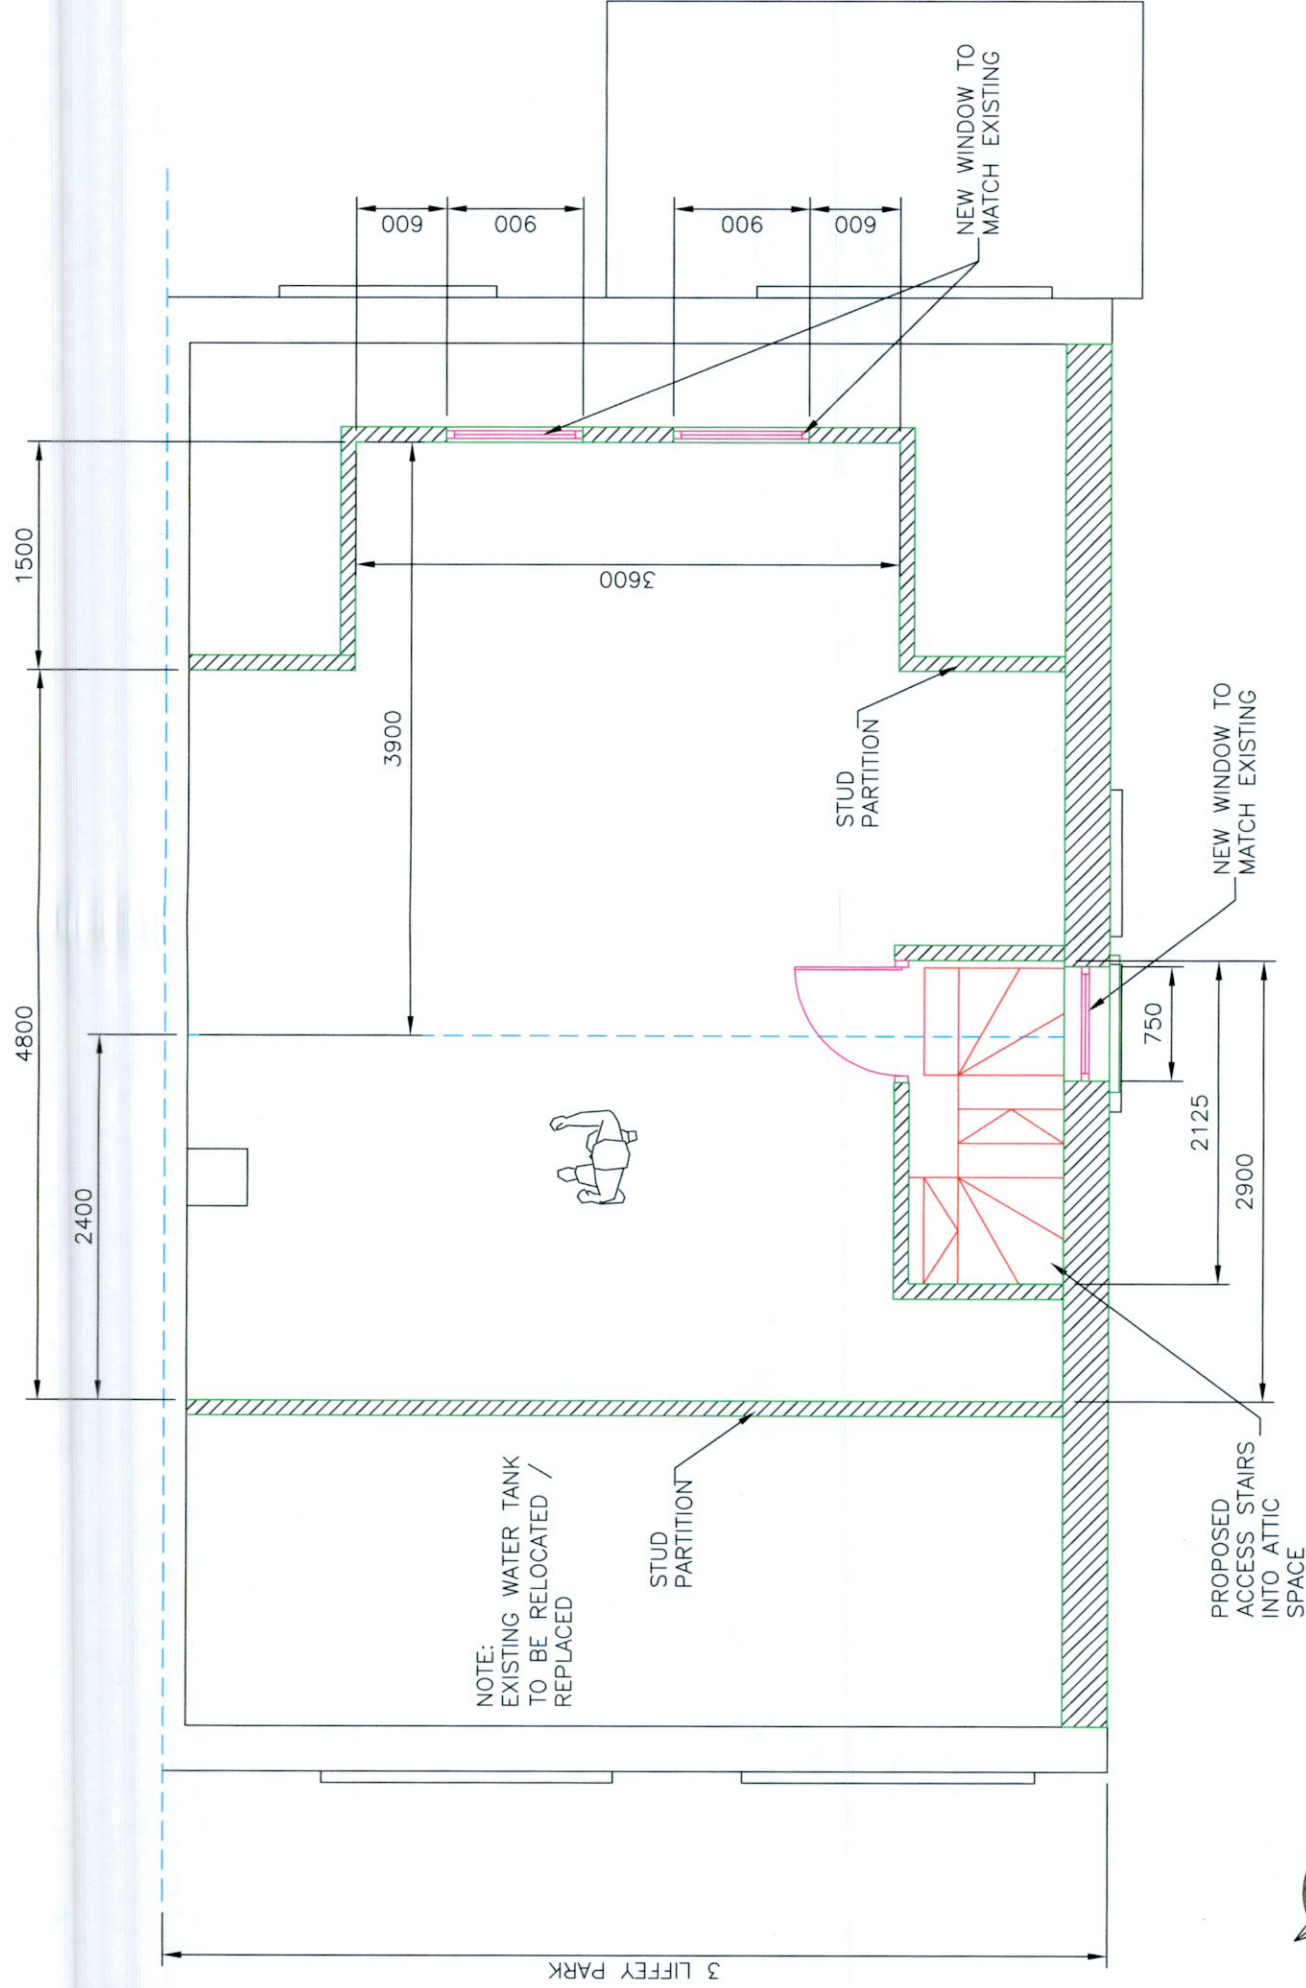

**PROPOSED FIRST FLOOR PLAN VIEW**

The information contained in this email is confidential and must not be divulged to any third party without the written consent of 4bes Design Services.

38 Larkfield Avenue  
Lucan  
Co. Dublin

No.3 Liffey Park  
Liffey Valley Park  
Lucan, Co. Dublin

**PROPOSED FIRST FLOOR PLAN VIEW**

DRAWN	JOHN FORBES , 38 LARKFIELD AVE. , LUCAN, Co. DUBLIN
DATE	June 2022
SCALE	1:50 @ A3

Genga Ponnu and  
Rajendran Ramasamy

## PROPOSED ATTIC FLOOR PLAN VIEW

The information contained in this email is confidential and must not be divulged to any third party without the written consent of 4bes Design Services.

38 Larkfield Avenue  
Lucan  
Co. Dublin

No.3 Liffey Park  
Liffey Valley Park  
Lucan, Co. Dublin

PROPOSED ATTIC FLOOR PLAN  
VIEW

DRAWN JOHN FORBES , 38 LARKFIELD AVE. , LUCAN, Co. DUBLIN

DATE June 2022

Genga Ponnu and

SCALE 1:50 @ A3

Rajendran Ramasamy