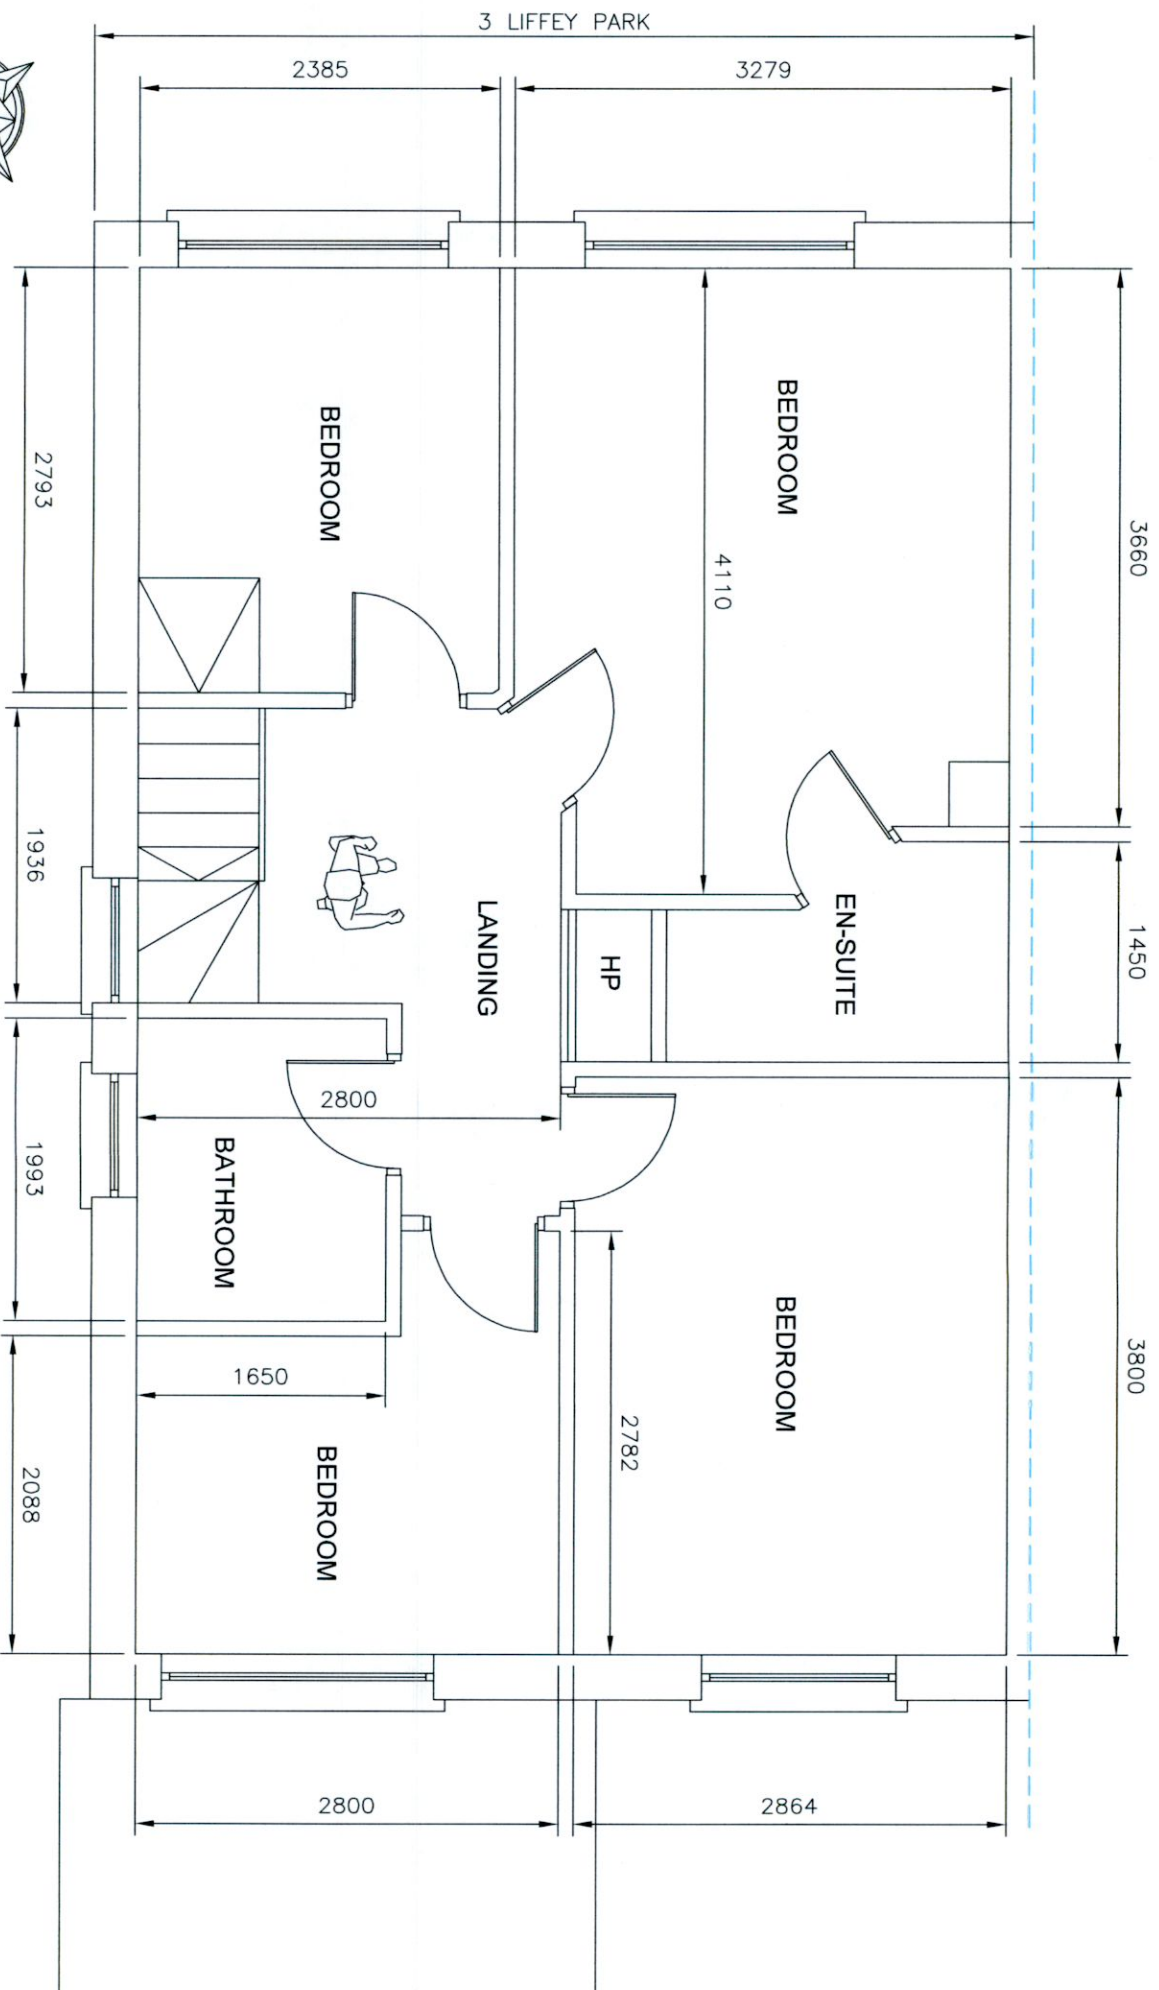

EXISTING GROUND FLOOR PLAN VIEW

The information contained in this email is confidential and must not be divulged to any third party without the written consent of 4bes Design Services.

38 Larkfield Avenue
Lucan
Co. Dublin

No.3 Liffey Park
Liffey Valley Park
Lucan, Co. Dublin

EXISTING GROUND FLOOR PLAN VIEW

DRAWN	JOHN FORBES , 38 LARKFIELD AVE. , LUCAN, CO. DUBLIN
DATE	June 2022
SCALE	1:50 @ A3

Genga Ponnu and
Rajendran Ramasamy

EXISTING FIRST FLOOR PLAN VIEW

The information contained in this email is confidential and must not be divulged to any third party without the written consent of 4bes Design Services.

38 Larkfield Avenue
Lucan
Co. Dublin

No.3 Liffey Park
Liffey Valley Park
Lucan, Co. Dublin

EXISTING FIRST FLOOR PLAN
VIEW

DRAWN	JOHN FORBES , 38 LARKFIELD AVE. , LUCAN, CO. DUBLIN
DATE	June 2022
SCALE	1:50 @ A3

Genga Ponnu and
Rajendran Ramasamy