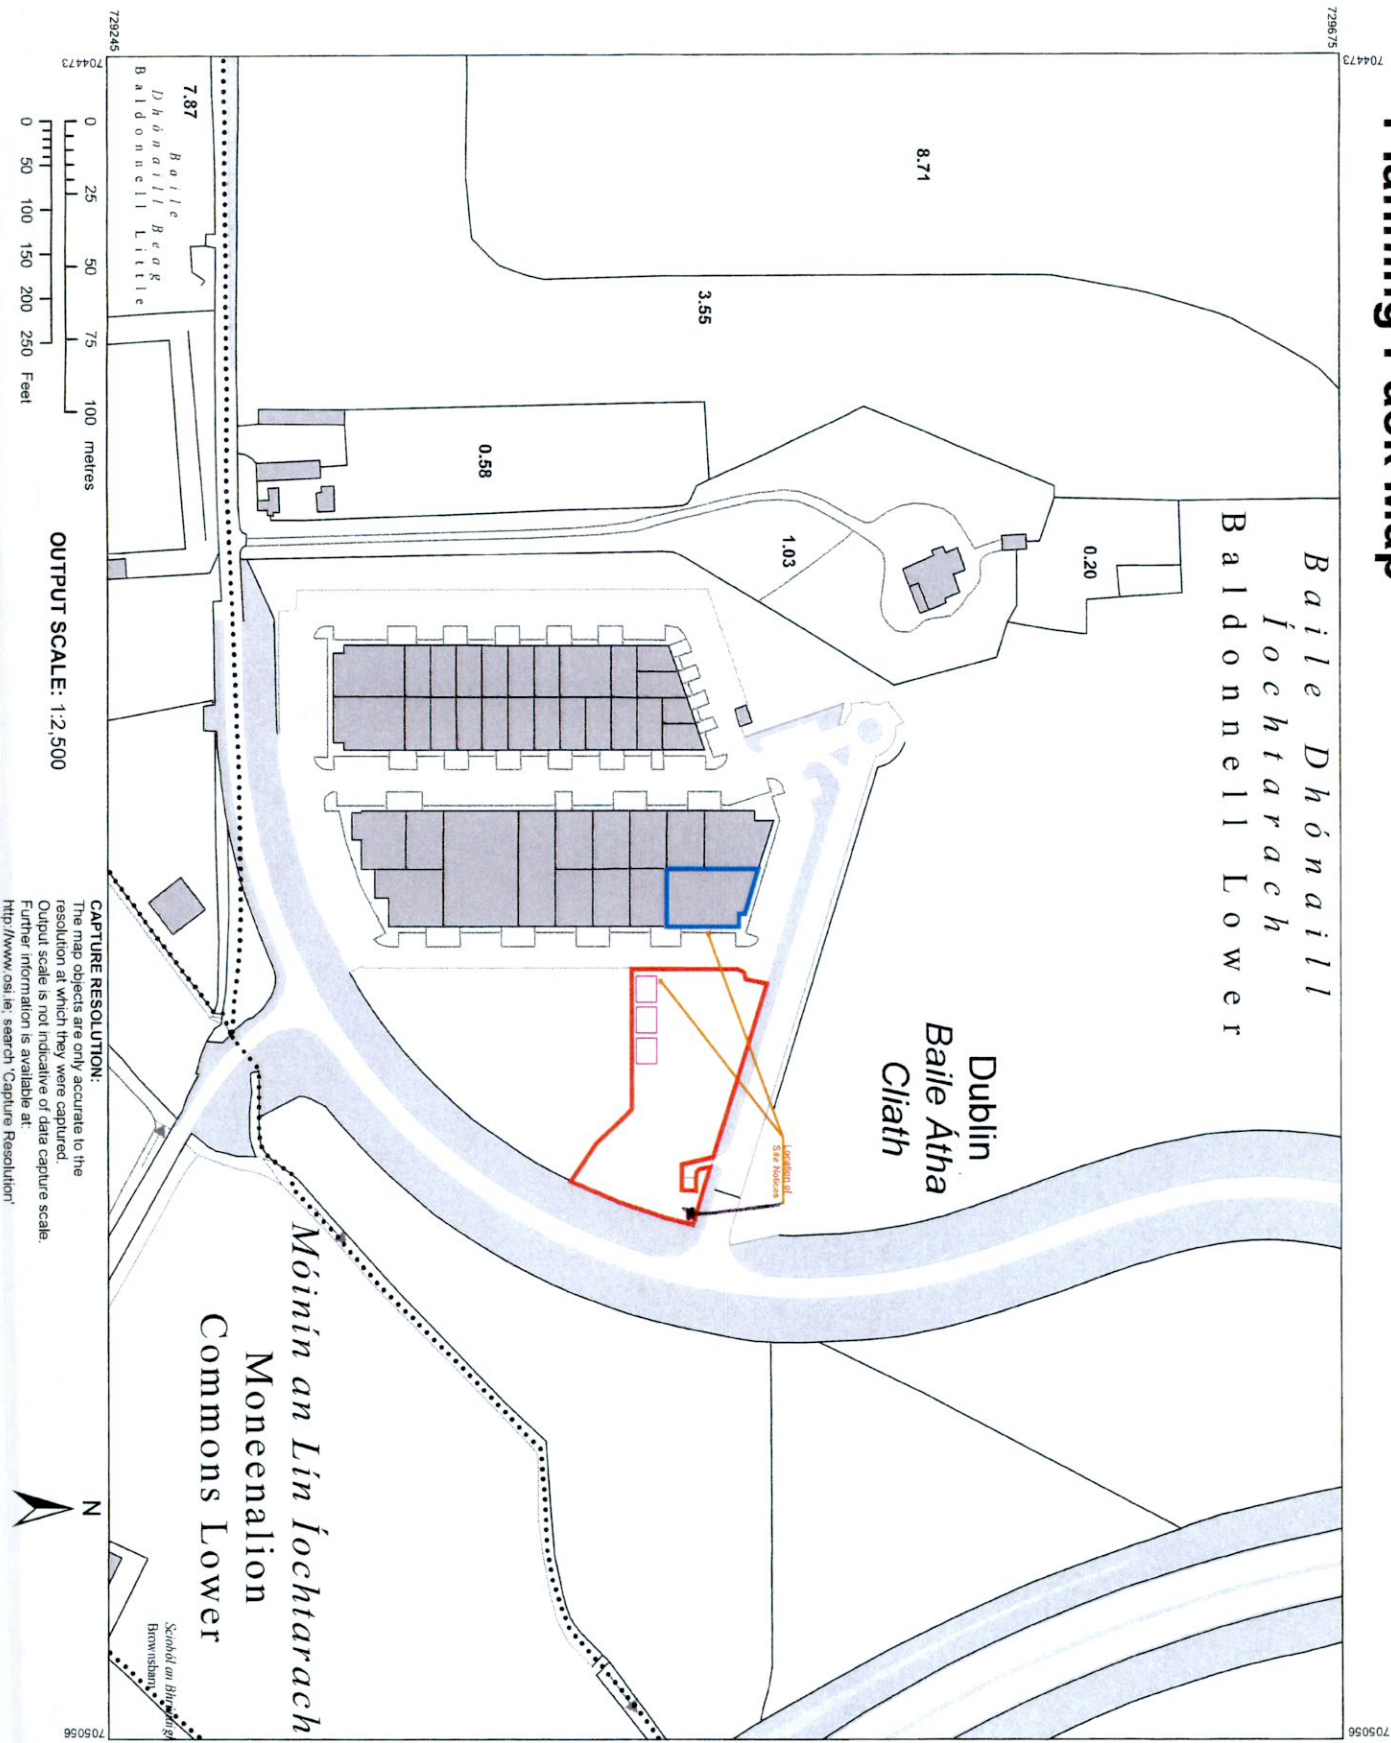

Planning Pack Map

CENTRE COORDINATES:
ITM 704765,729460

PUBLISHED: 20/01/2022

ORDER NO.: 50244651_2

MAP SERIES: 1:2,500

MAP SHEETS: 3326-C

COMPILED AND PUBLISHED BY:
Ordnance Survey Ireland,
Phoenix Park,
Dublin 8,
Ireland.

The representation on this map of a road, track or footpath is not evidence of the existence of a right of way.

Ordnance Survey maps never show legal property boundaries, nor do they show ownership of physical features.

© Suirbhéireacht Ordanáis Éireann, 2022
© Ordnance Survey Ireland, 2022
www.osi.ie/copyright

LEGEND:
<http://www.osi.ie>,
search 'Large Scale Legend'

CAPTURE RESOLUTION:
The map objects are only accurate to the resolution at which they were captured. Output scale is not indicative of data capture scale. Further information is available at: <http://www.osi.ie/search/CaptureResolution>

OUTPUT SCALE: 1:2,500