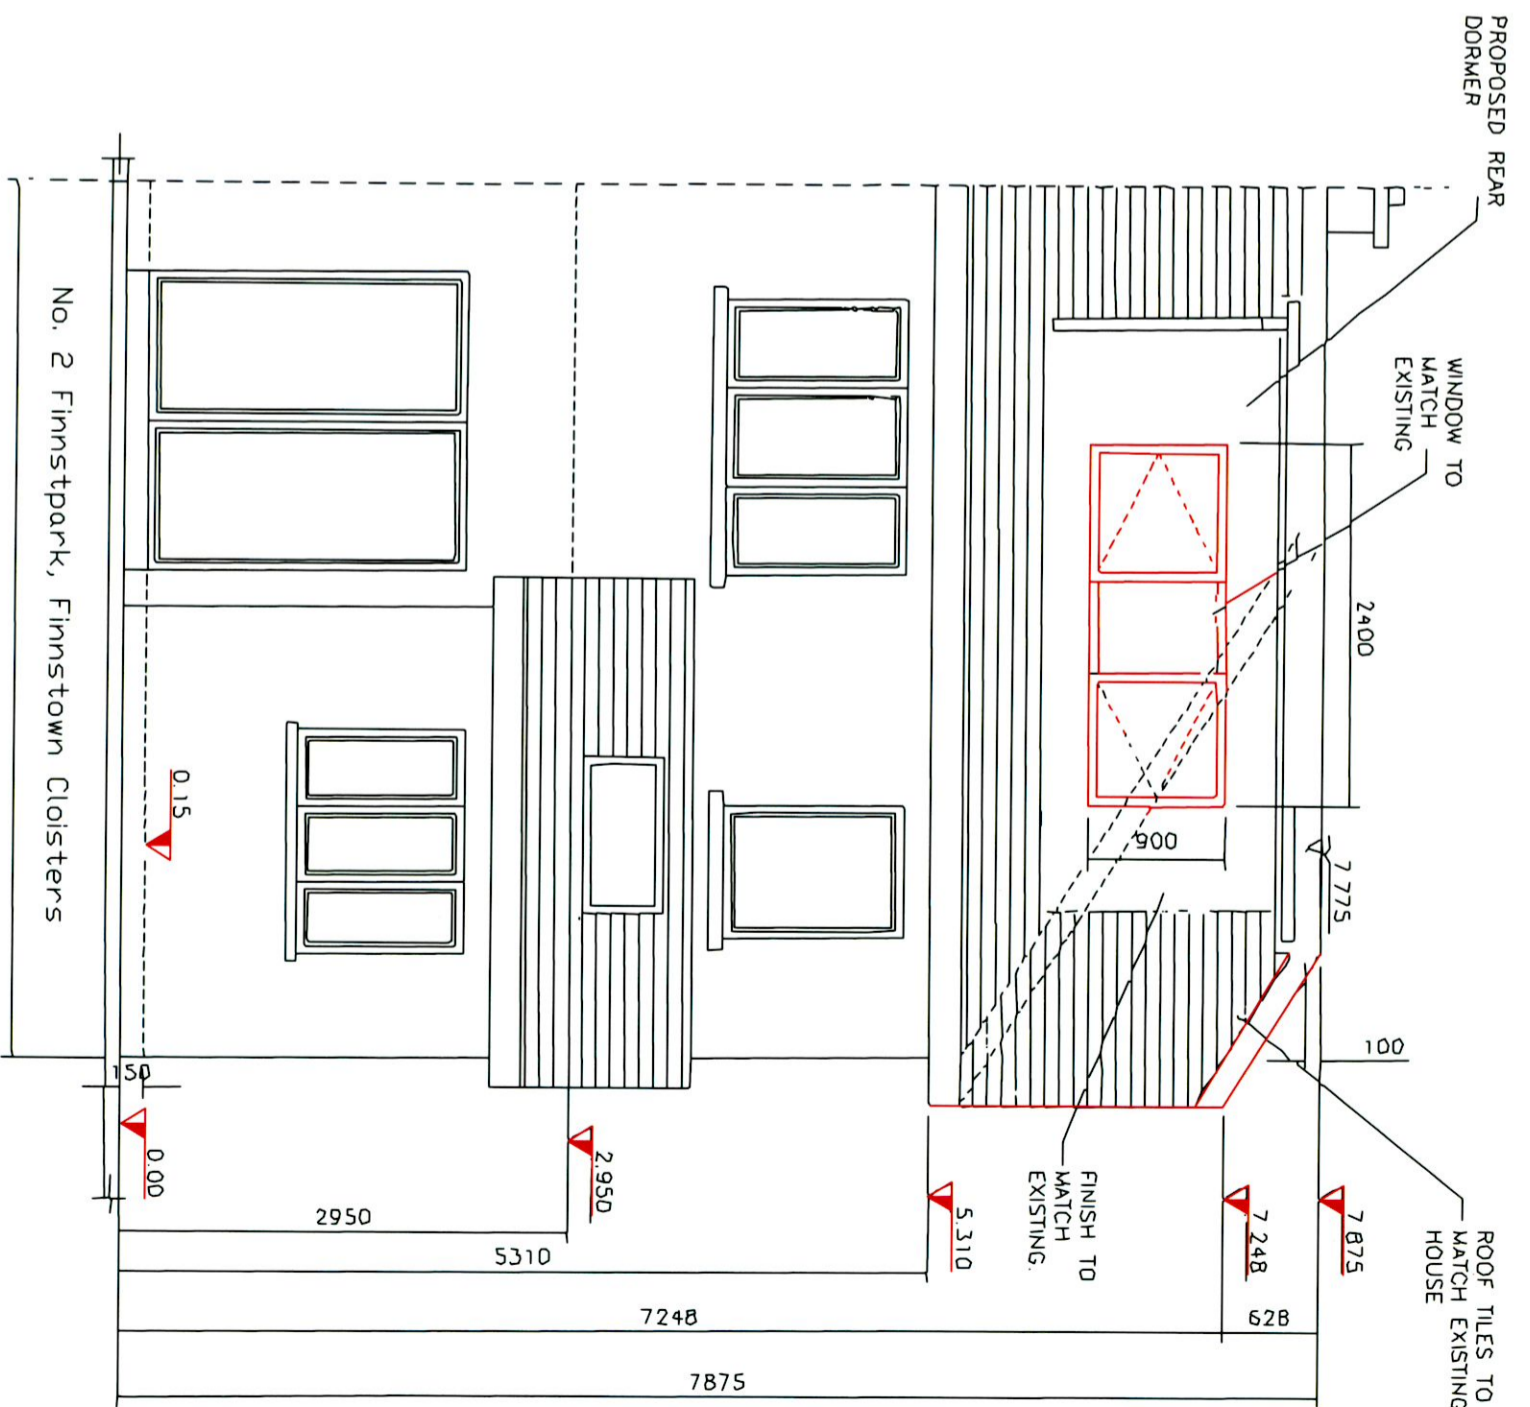

Existing Front Elevation

Existing Rear Elevation

No. 2 Finnstpark,  
Finnstown Cloisters,  
Lucan,  
Co. Dublin.

Proposed Front and Rear Elevations

Drawn	Darren Yourell	
Date	04-04-2022	Natasha & Stephen Shelley
SCALE	1:50 @ A3	DWG:ref FG:01
		REV-04

Proposed Front Elevation

Proposed Rear Elevation

No. 2 Finnstpark,  
Finnstown Cloisters,  
Lucan,  
Co. Dublin.

Proposed Front and Rear Elevations

Drawn	Darren Yourell	Natasha & Stephen Shelley
Date	04-04-2022	
SCALE	1:50 @ A3	DWG:ref FG:01
		REV-04