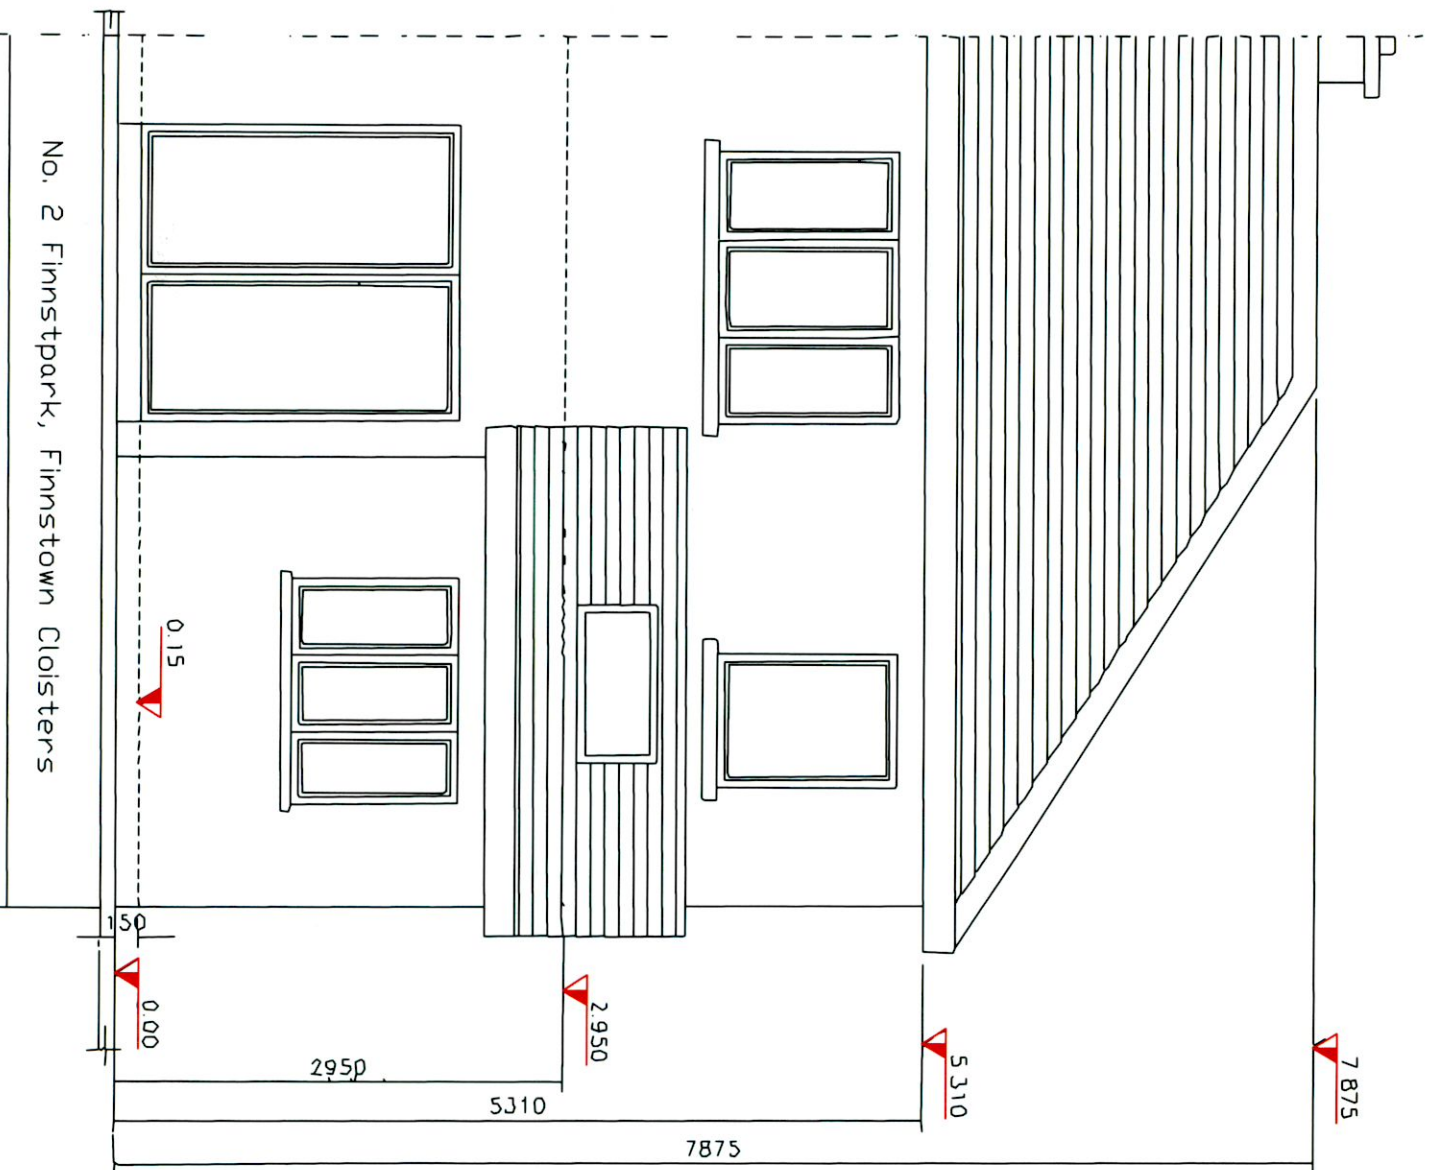

Existing Front Elevation

Existing Rear Elevation

No. 2 Finnstpark,  
Finnstown Cloisters,  
Lucan,  
Co. Dublin.

Proposed Front and Rear Elevations

Drawn	Darren Yourell	
Date	04-04-2022	Natasha & Stephen Shelley
SCALE	1:50 @ A3	DWG:ref FG:01
		REV-04

Proposed Front Elevation

Proposed Rear Elevation

No. 2 Finnstpark,  
Finnstown Cloisters,  
Lucan,  
Co. Dublin.

Proposed Front and Rear Elevations

Drawn	Darren Yourell	Natasha & Stephen Shelley
Date	04-04-2022	
SCALE	1:50 @ A3	DWG:ref FG:01
		REV-04