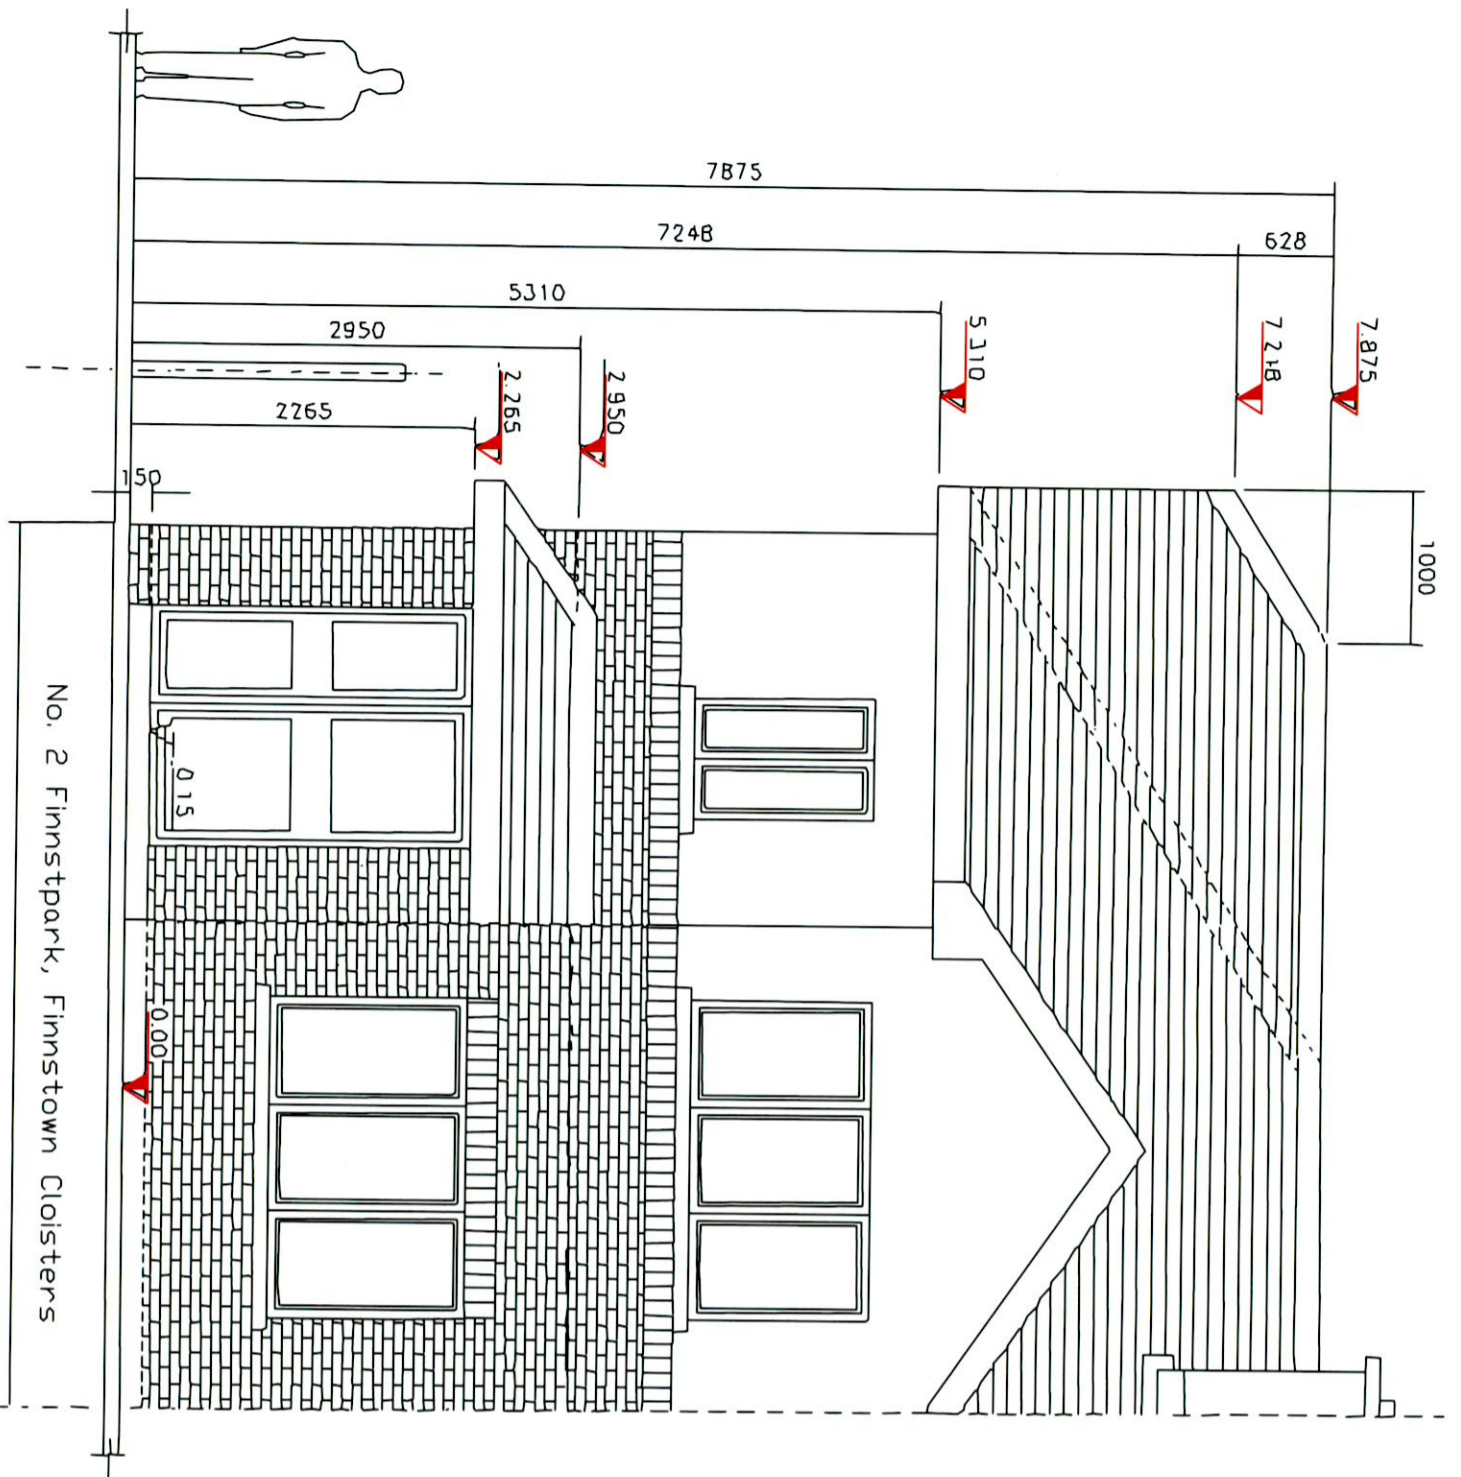

Existing Front Elevation

Existing Rear Elevation

No. 2 Finnstpark,  
Finnstown Cloisters,  
Lucan,  
Co. Dublin.

Proposed Front and Rear Elevations

Drawn	Darren Yourell	
Date	04-04-2022	Natasha & Stephen Shelley
SCALE	1:50 @ A3	DWG:ref FG:01
		REV-04

Proposed Front Elevation

Proposed Rear Elevation

No. 2 Finnstpark,  
Finnstown Cloisters,  
Lucan,  
Co. Dublin.

Proposed Front and Rear Elevations

Drawn	Darren Yourell	Natasha & Stephen Shelley
Date	04-04-2022	
SCALE	1:50 @ A3	DWG:ref FG:01
		REV-04