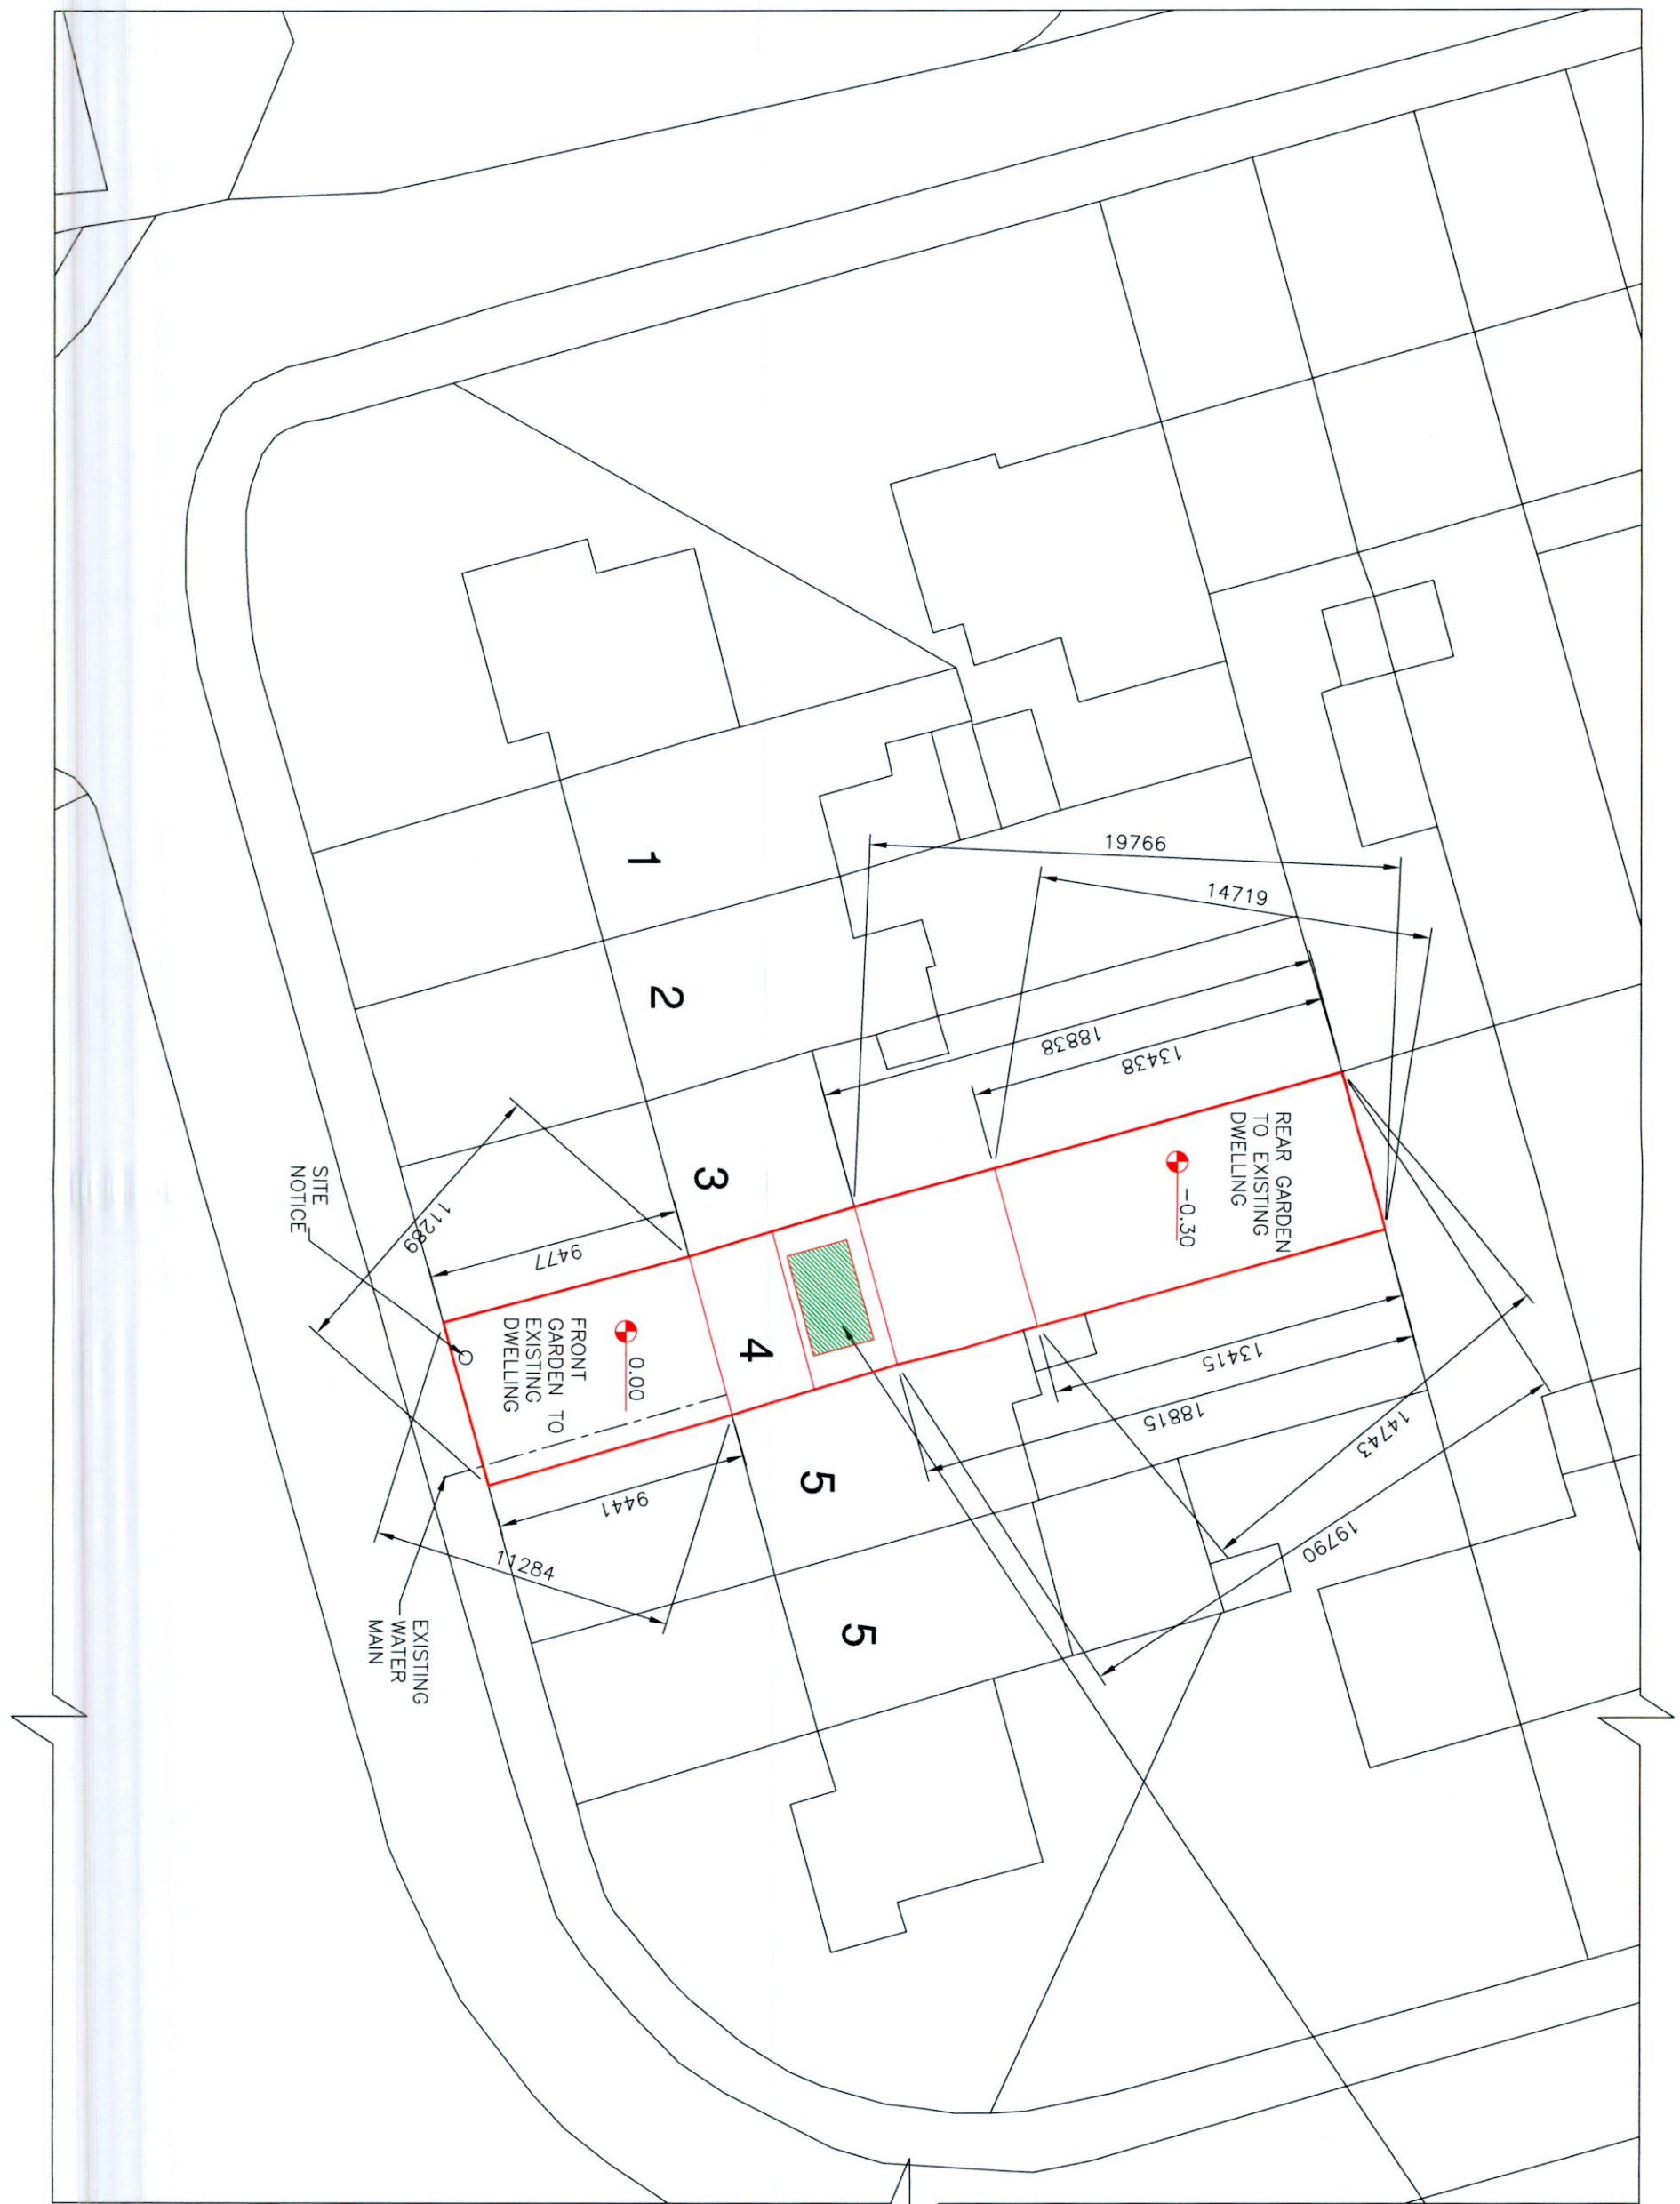

The information contained in this email is confidential and must not be divulged to any third party without the written consent of 4bes Design Services.

38 Larkfield Avenue  
Lucan  
Co. Dublin

4 Mount Carmel Park,  
Knocklyon,  
Dublin 24, D24 RH64

**SITE PLAN**

DRAWN	JOHN FORBES , 38 LARKFIELD AVE. , LUCAN, CO. DUBLIN
DATE	June 2022
SCALE	1:250 @ A3

Barry McManus

**MC - 10**

Conversion of existing attic space comprising of modification of existing roof structure, new access stairs and flat roof dormer to the rear