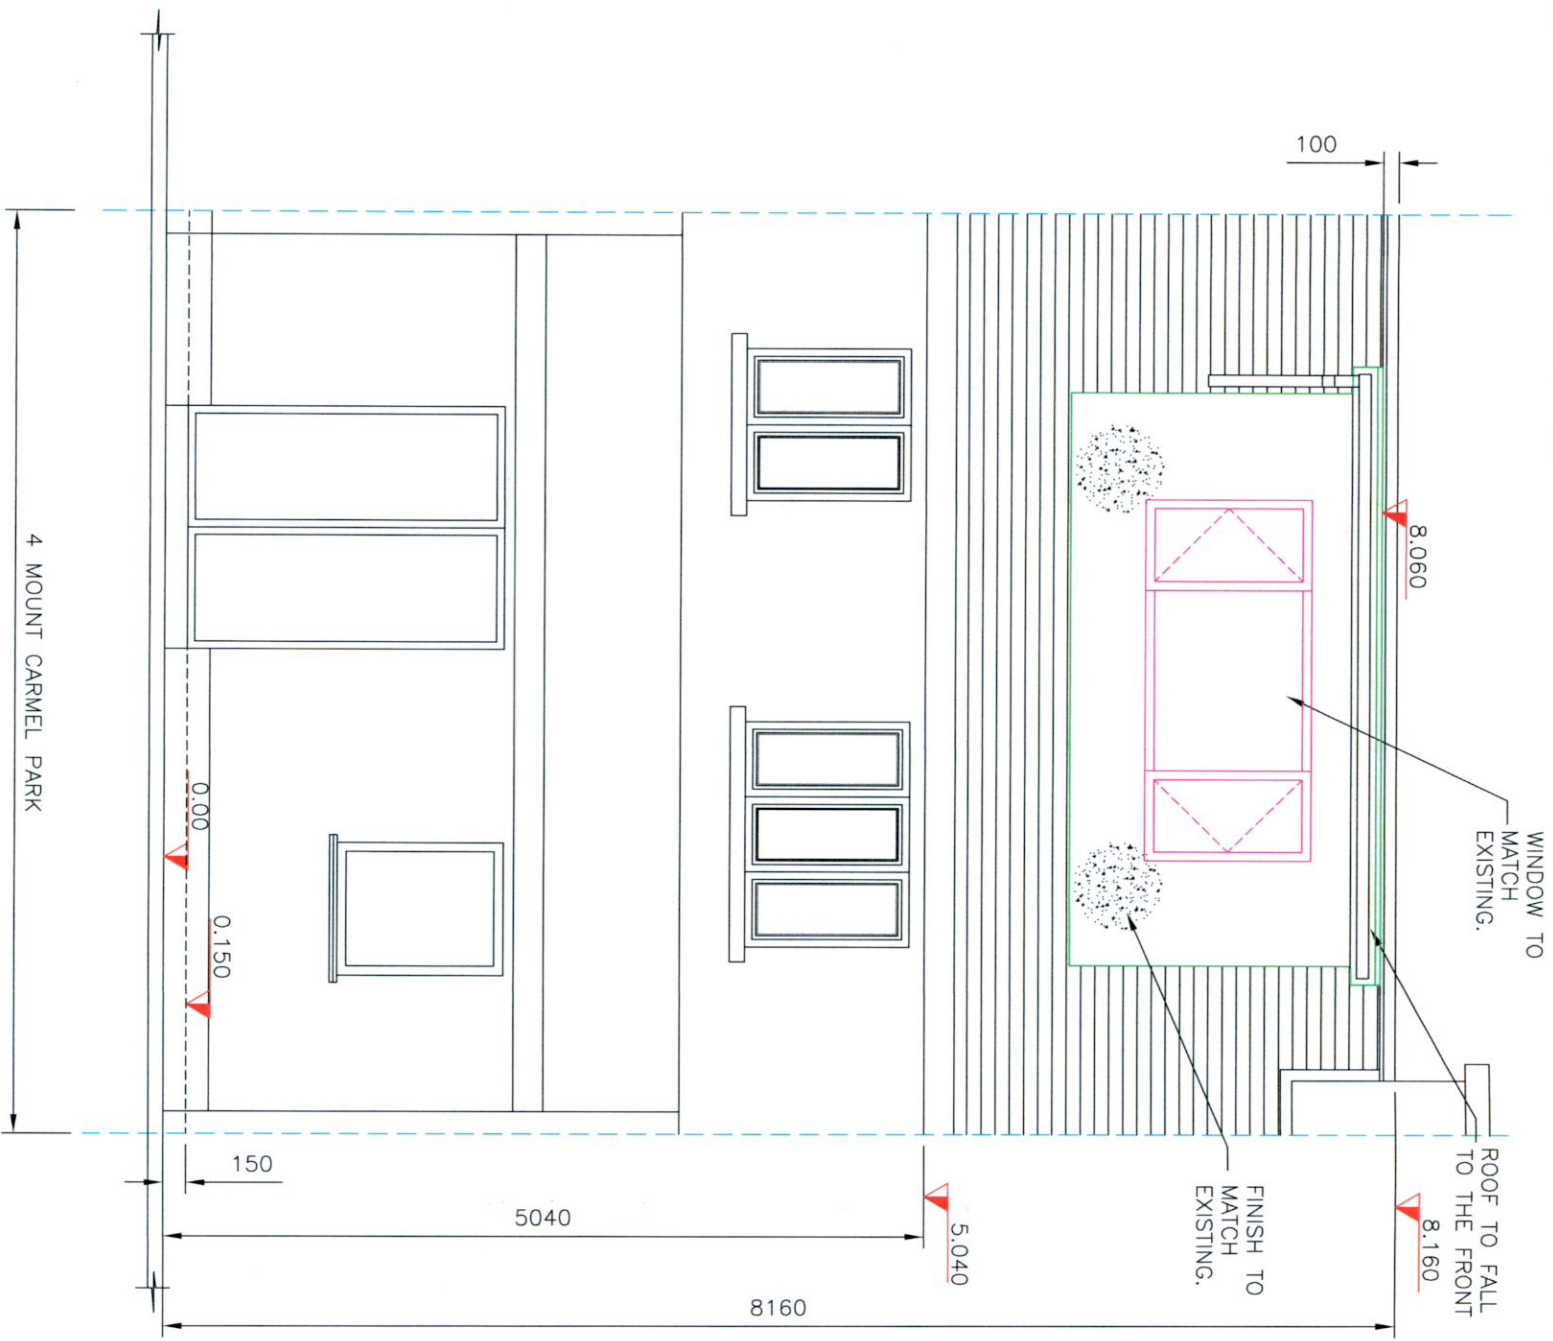

EXISTING FRONT ELEVATION

PROPOSED REAR ELEVATION

The information contained in this email is confidential and must not be divulged to any third party without the written consent of 4bes Design Services.

38 Larkfield Avenue
Lucan
Co. Dublin

4 Mount Carmel Park,
Knocklyon,
Dublin 24, D24 RH64

**EXISTING FRONT AND
PROPOSED REAR ELEVATION**

DRAWN	JOHN FORBES , 38 LARKFIELD AVE. , LUCAN, CO. DUBLIN
DATE	June 2022
SCALE	1:50 @ A3

Barry McManus

MC - 7