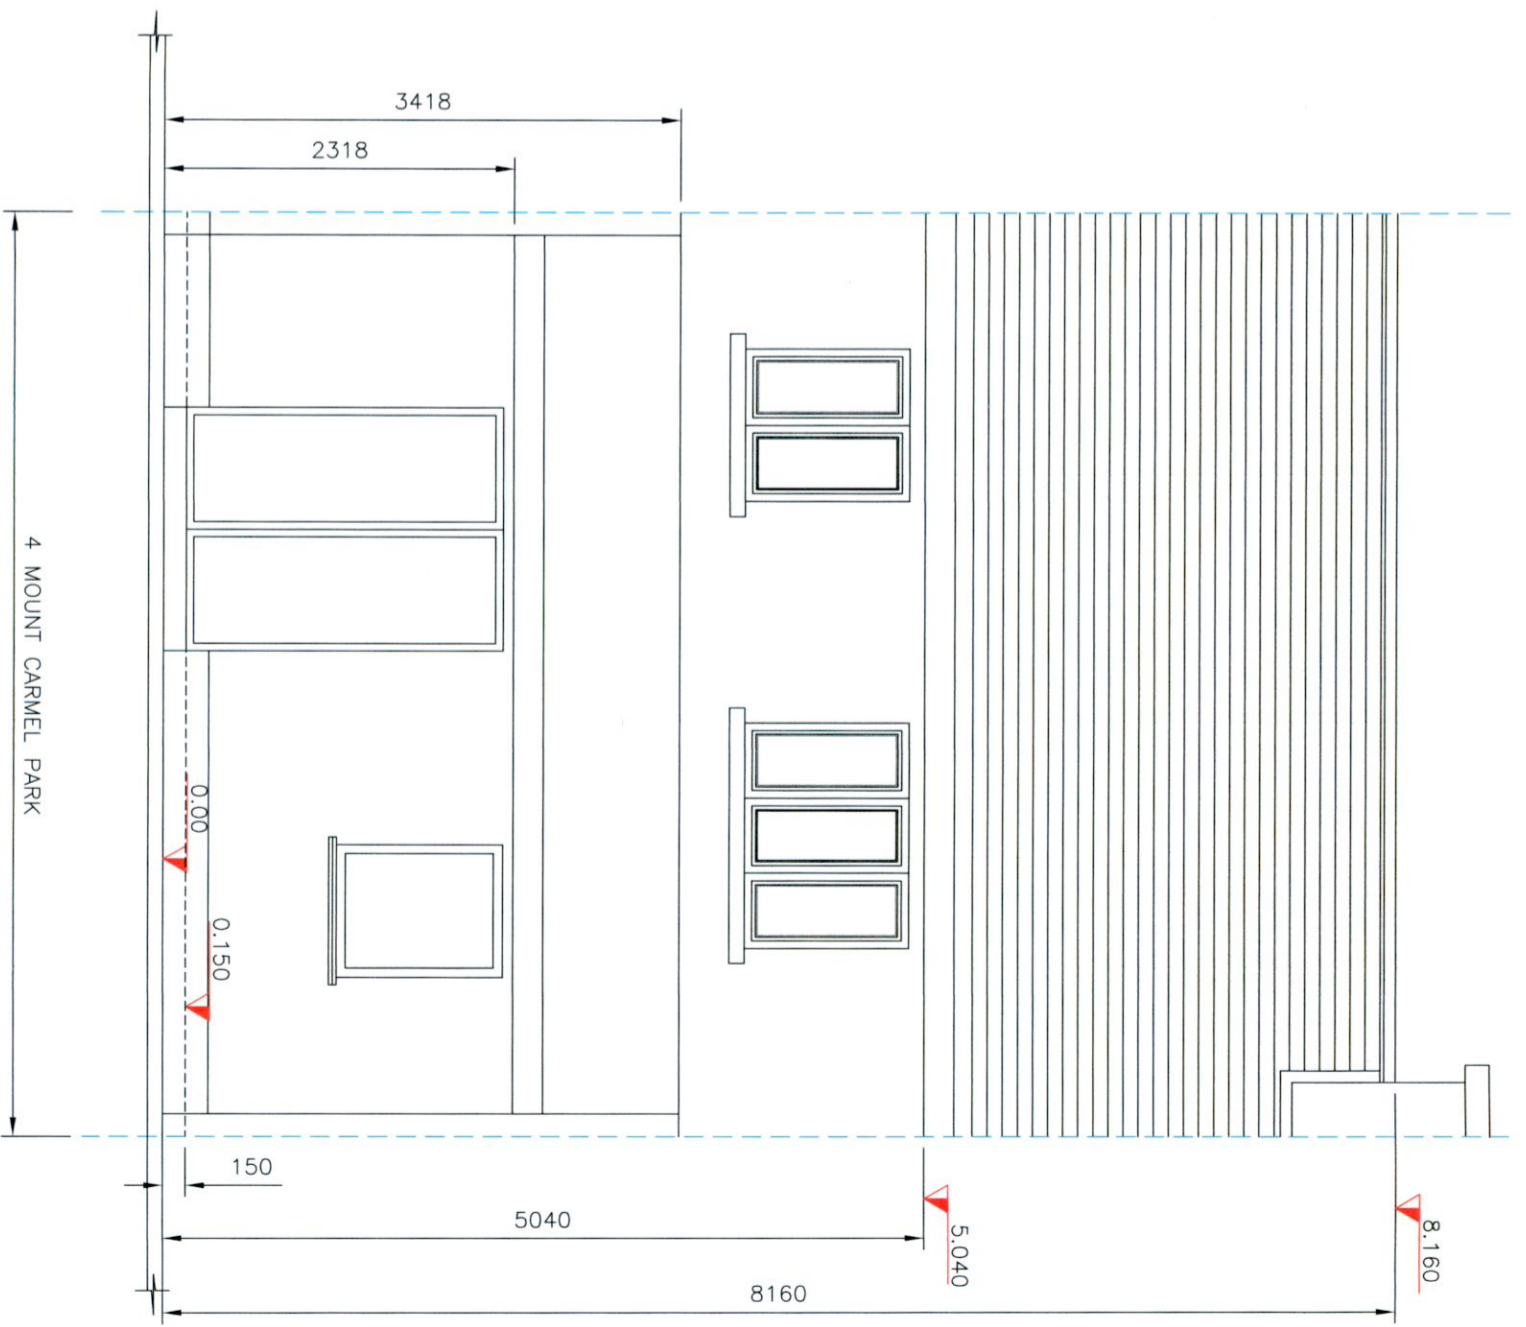

**EXISTING FRONT ELEVATION**

**EXISTING REAR ELEVATION**

The information contained in this email is confidential and must not be divulged to any third party without the written consent of 4bes Design Services.

38 Larkfield Avenue  
Lucan  
Co. Dublin

4 Mount Carmel Park,  
Knocklyon,  
Dublin 24, D24 RH64

**EXISTING FRONT AND REAR ELEVATIONS**

DRAWN	JOHN FORBES , 38 LARKFIELD AVE. , LUCAN, CO. DUBLIN
DATE	June 2022
SCALE	1:50 @ A3