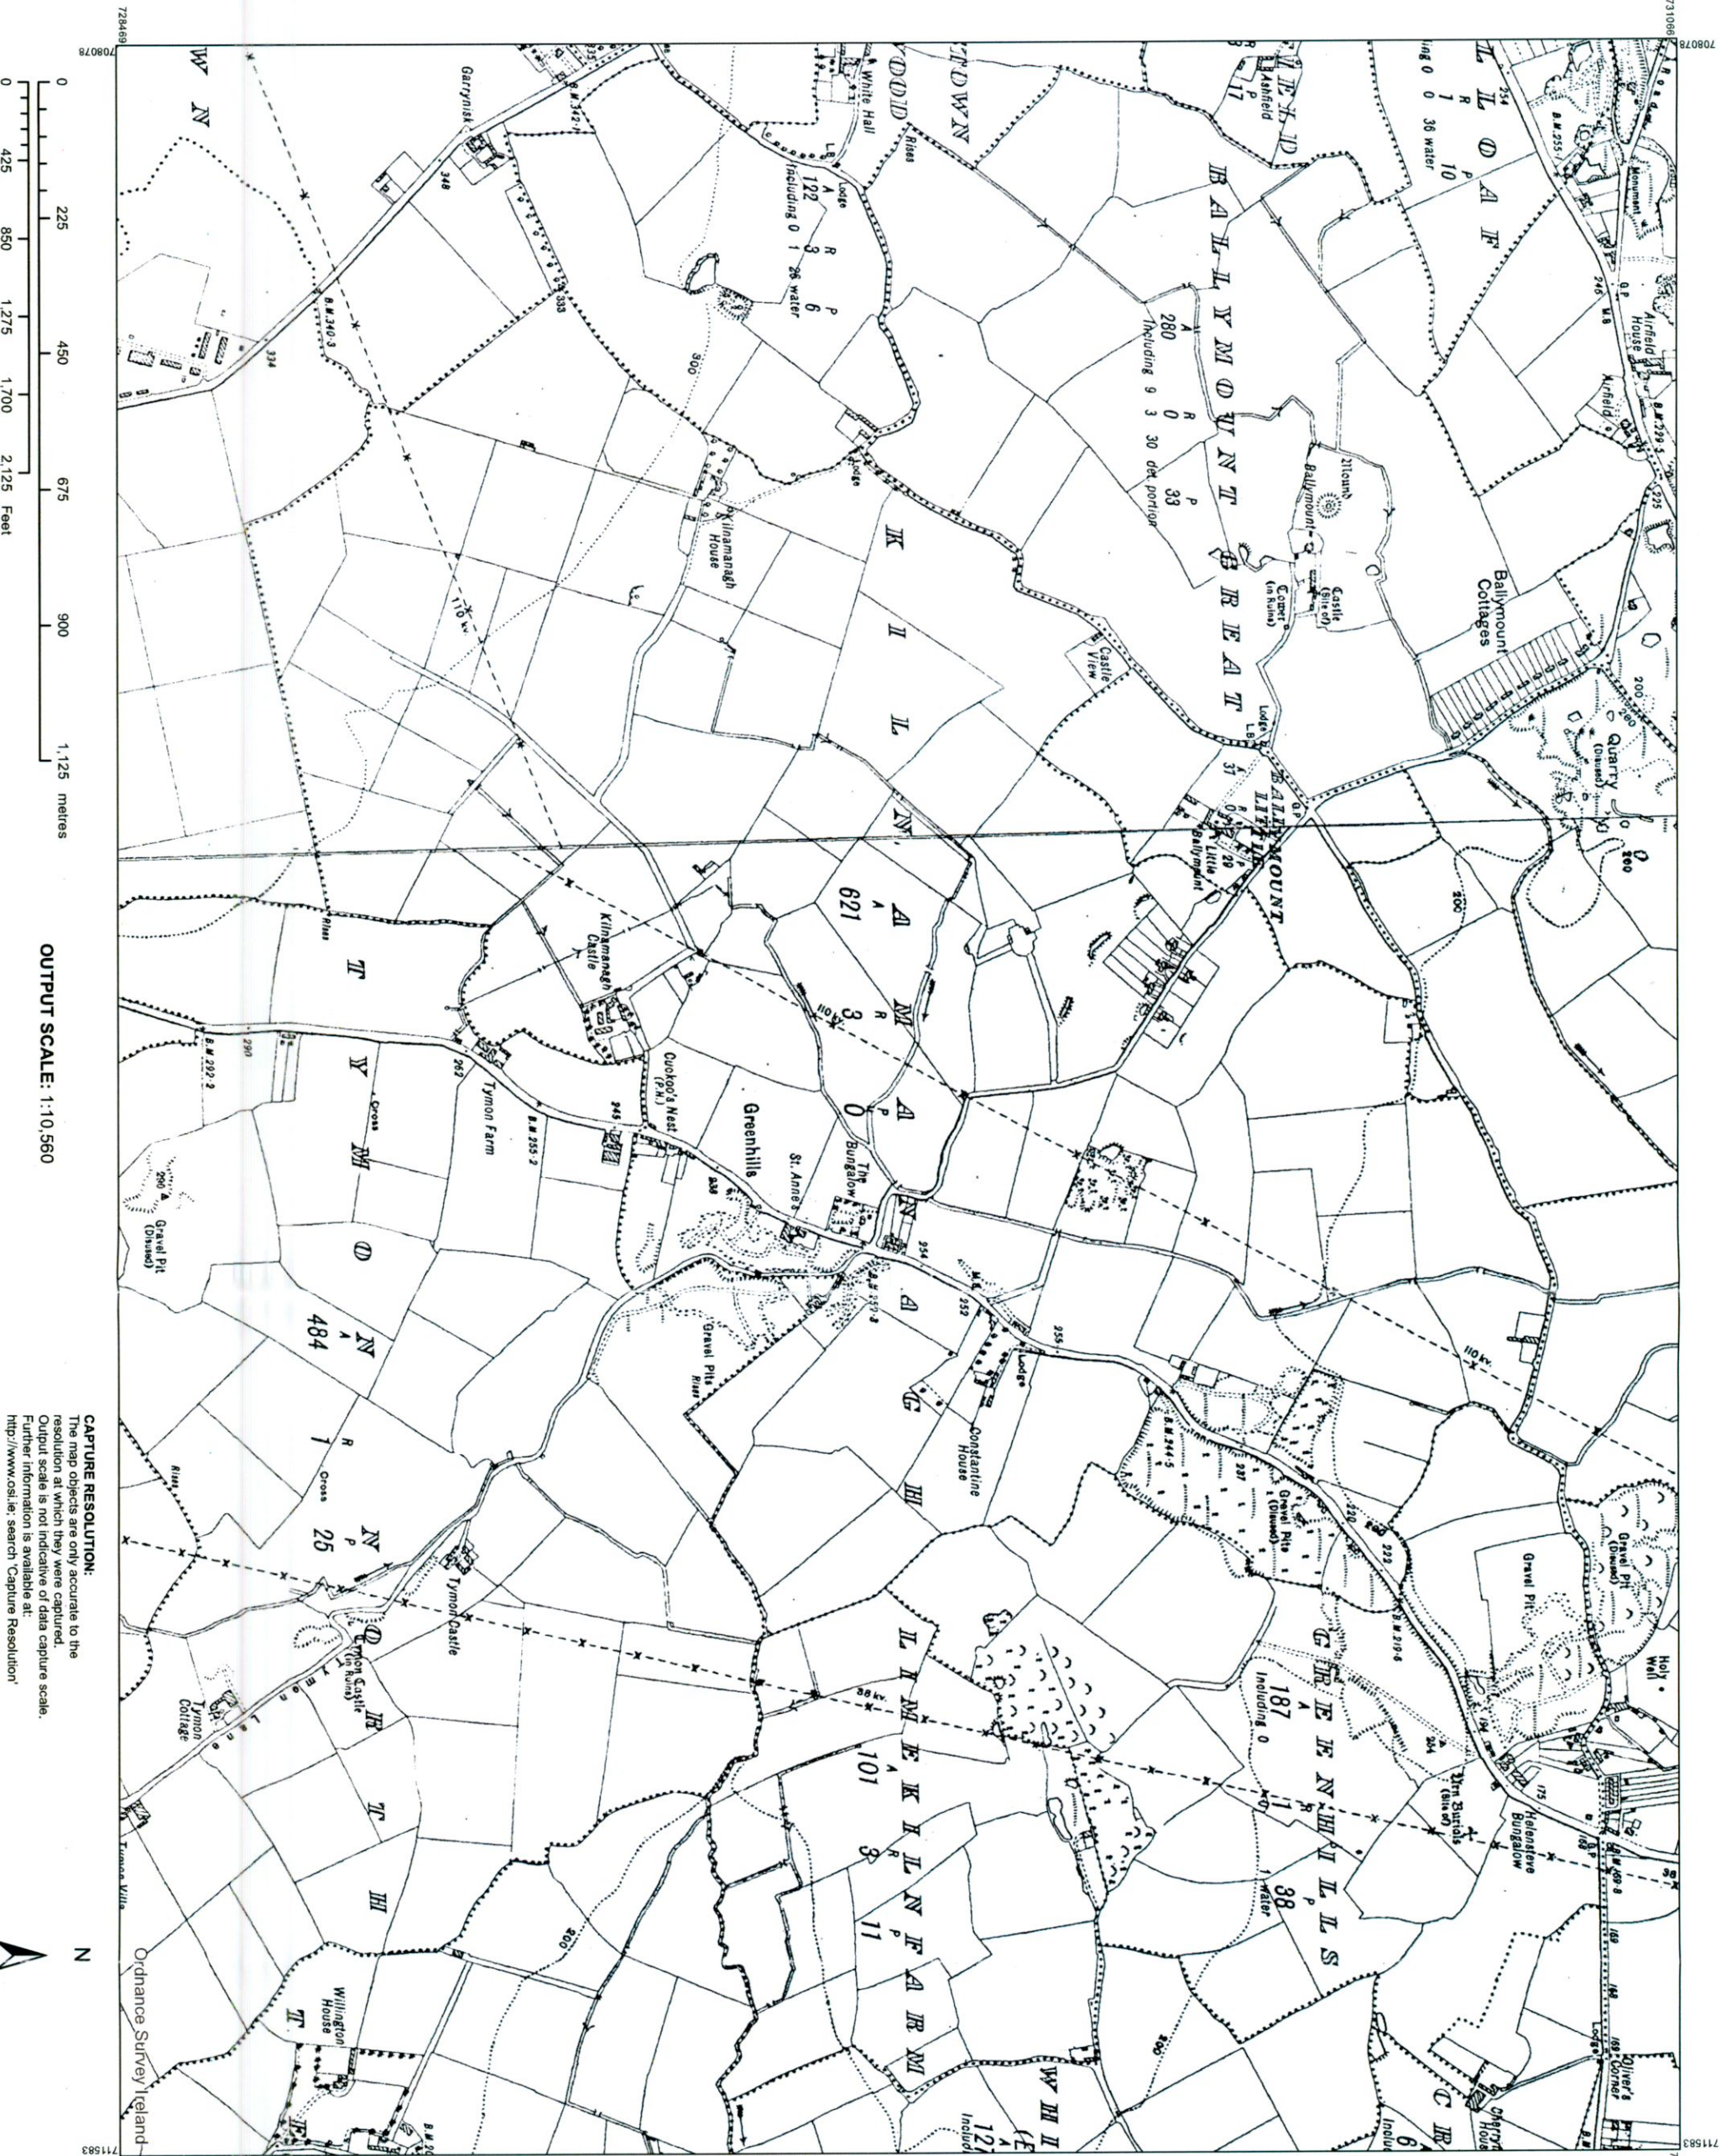

# Site Location Map

**CENTRE COORDINATES:**  
 TTM 709831,729768

**PUBLISHED:** 28/09/2020  
**ORDER NO.:** 50144289\_1

**MAP SERIES:** 6 Inch Raster  
 6 Inch Raster  
**MAP SHEETS:** DN021  
 DN022

**COMPILED AND PUBLISHED BY:**  
 Ordnance Survey Ireland,  
 Phoenix Park,  
 Dublin 8,  
 Ireland.

The representation on this map  
 of a road, track or footpath  
 is not evidence of the existence  
 of a right of way.  
 Ordnance Survey maps  
 never show legal property  
 boundaries, nor do they  
 show ownership of  
 physical features.

©Suirbhreacht Ordánáis Éireann, 2020  
 ©Ordnance Survey Ireland, 2020  
 www.osi.ie/copyright

**LEGEND:**  
<http://www.osi.ie>  
 search 'Large Scale Legend'

**CAPTURE RESOLUTION:**  
 The map objects are only accurate to the  
 resolution at which they were captured.  
 Output scale is not indicative of data capture scale.  
 Further information is available at:  
<http://www.osi.ie>; search 'Capture Resolution'