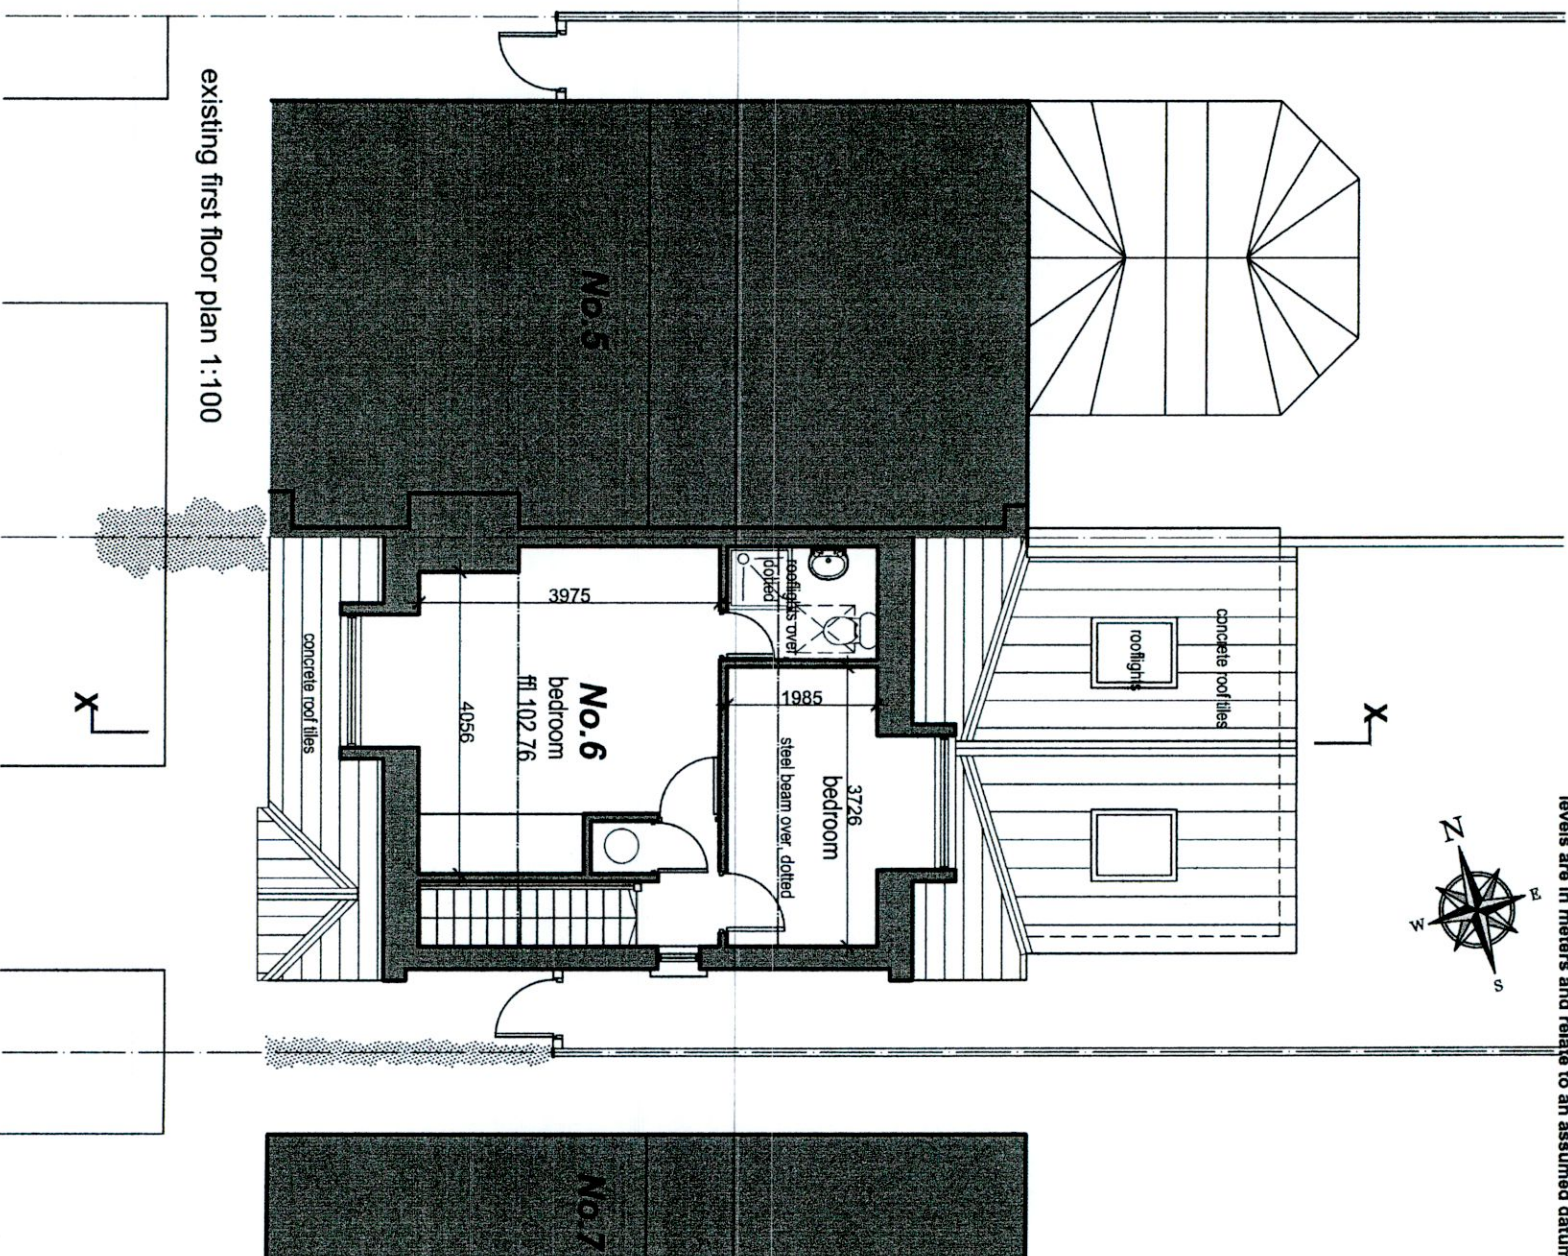

planning* further information

levels are in meters and relate to an assumed datum

ALL DIMENSIONS SUBJECT TO CONFLICT CHECK ON SITE

ROGERS - BRASSILL

- Design - Project Management - Planning -
- Certification - Legal - Energy -
LEINSTER OFFICE
72 Albert Road Lower, Sandycove, Co. Dublin
MUNSTER OFFICE
Bar Na Gaolithe, Rockmount, Milltown Malbay, Co. Clare
Tel / Fax : 01 2303 488
Mob : 087 2385 436

Project Name and Address
6 Templeroan Lodge, Scholarstown Road,
Dublin 16, D16H2W5

Client

Ray & Lorna Malone

Project
Proposed Extension,
Refurbishment & Modification

Date 04.07.2022

Scale 1:100 @A3

© This drawing is copyright.

Title
existing
floor
plans

Sheet
6TL-P2*-FI