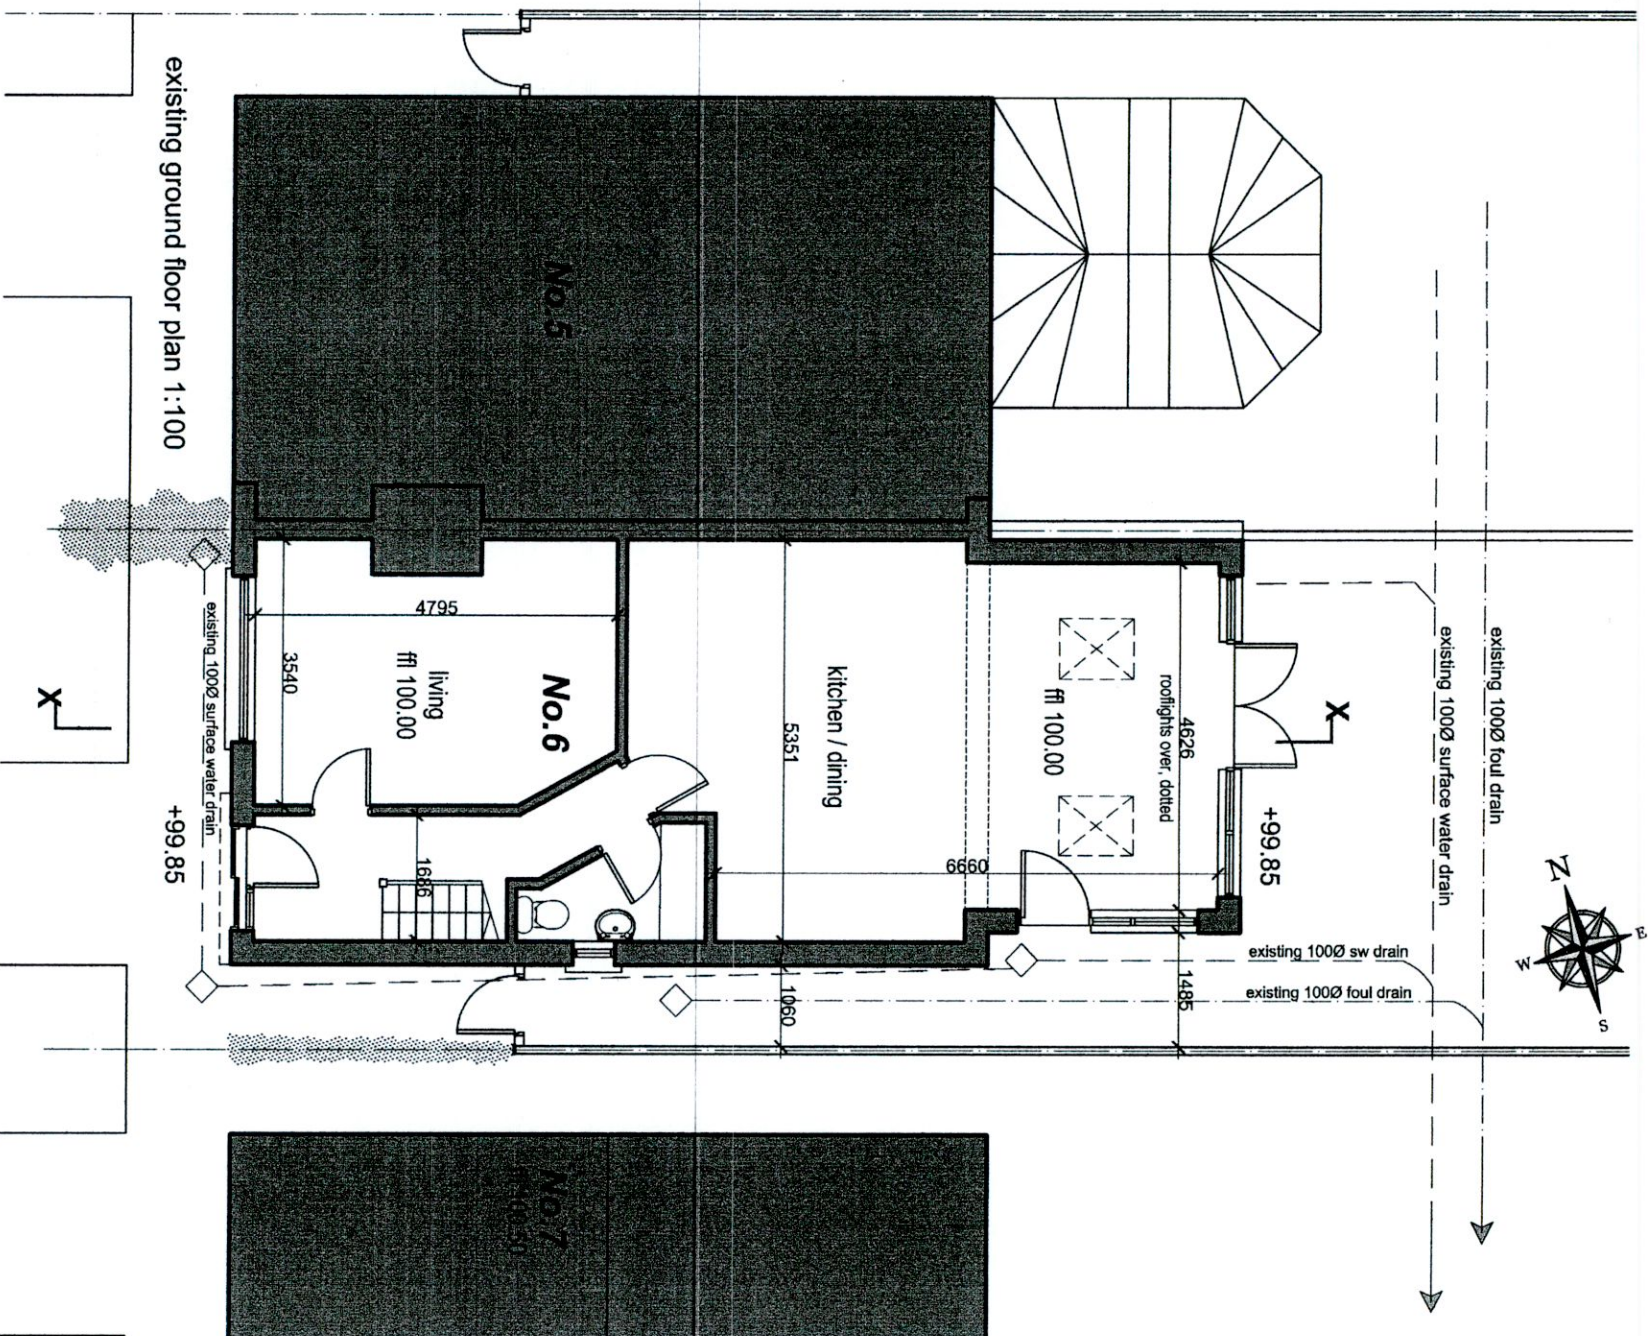

planning* further information

levels are in meters and relate to an assumed datum

ALL DIMENSIONS SUBJECT TO CONFLICT CHECK ON SITE

ROGERS - BRASSILL

- Design - Project Management - Planning -
- Certification - Legal - Energy -
LEINSTER OFFICE
72 Albert Road Lower, Sandycove, Co. Dublin
MUNSTER OFFICE
Bar Na Gaolithe, Rockmount, Milltown Malbay, Co. Clare
Tel / Fax : 01 2303 488
Mob : 087 2385 436

Project Name and Address
6 Templeroan Lodge, Scholarstown Road,
Dublin 16, D16H2W5

Client

Ray & Lorna Malone

Project
Proposed Extension,
Refurbishment & Modification

Date 04.07.2022

Scale 1:100 @A3

© This drawing is copyright.

Title
existing
floor
plans

Sheet
6TL-P2*-FI