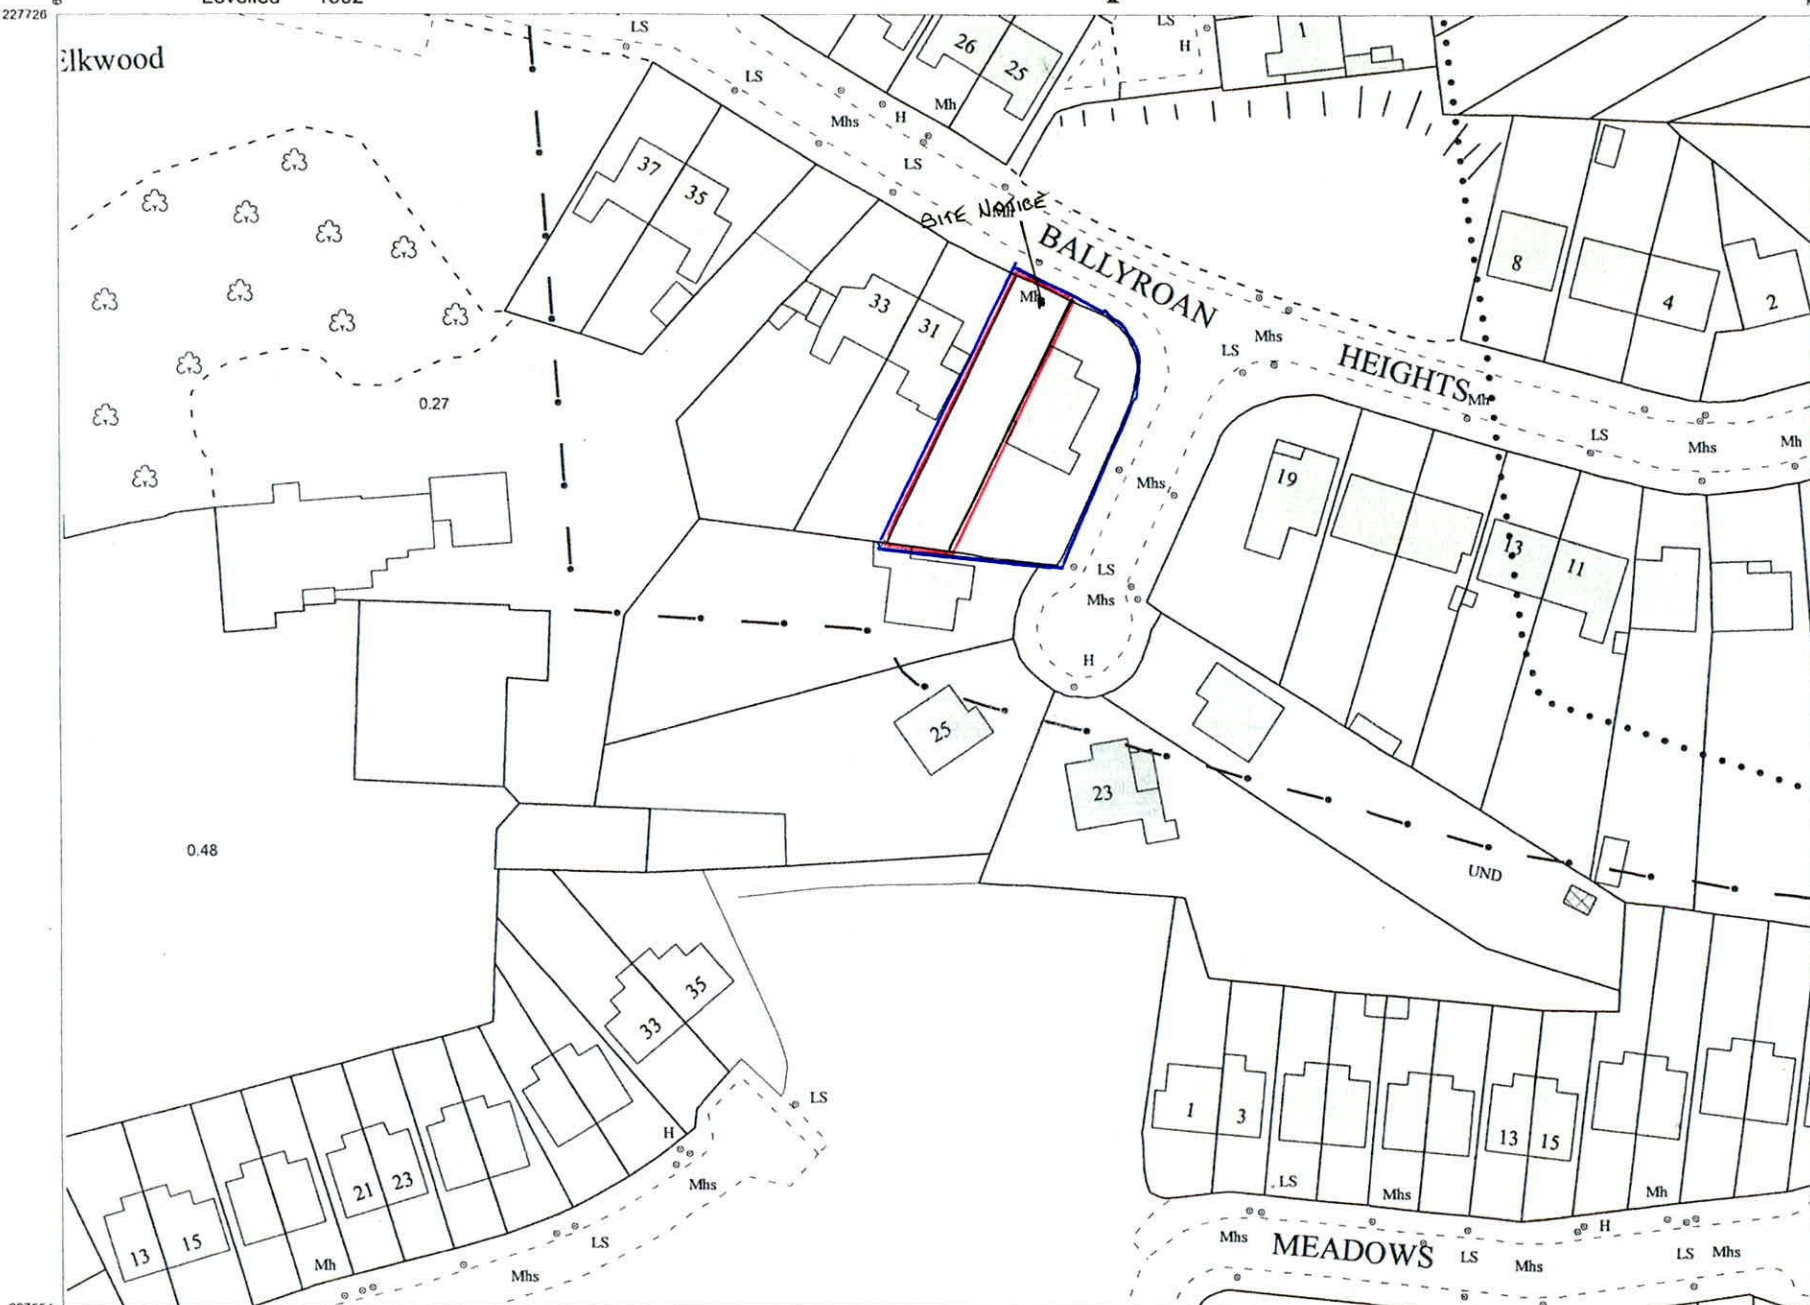

Surveyed 1983
Revised 2007
Levelled 1992

Urban PLACE Map

313312

ITM CENTRE PT. COORDS.

713122,727668

DESCRIPTION

MAP SHEETS

1:1000
3391-12
IRLAND
SURVEY
ORDNANCE
SNAP PRINTING TALLAGHT
459 0445
459 0568

Printed and Compiled by
Snap Print,
Tallaght Retail Park, Belgard Road,
Tallaght, Dublin 24

Sáraionn atáirgeadh neamhúdaraithe cóipcheart
Shuirbhéireacht Ordánais Éireann agus
Rialtas na hÉireann.
Unauthorised reproduction infringes Ordnance
Survey Ireland and Government of Ireland
copyright.

© Suirbhéireacht Ordánais Éireann, 2007
© Ordnance Survey Ireland, 2007

227726

227726

227554

227554

Scale:- 1:1,000
Scála:- 1:1,000

Plot Ref. No. 1257055_1_1
Plot Date 04-OCT-2007