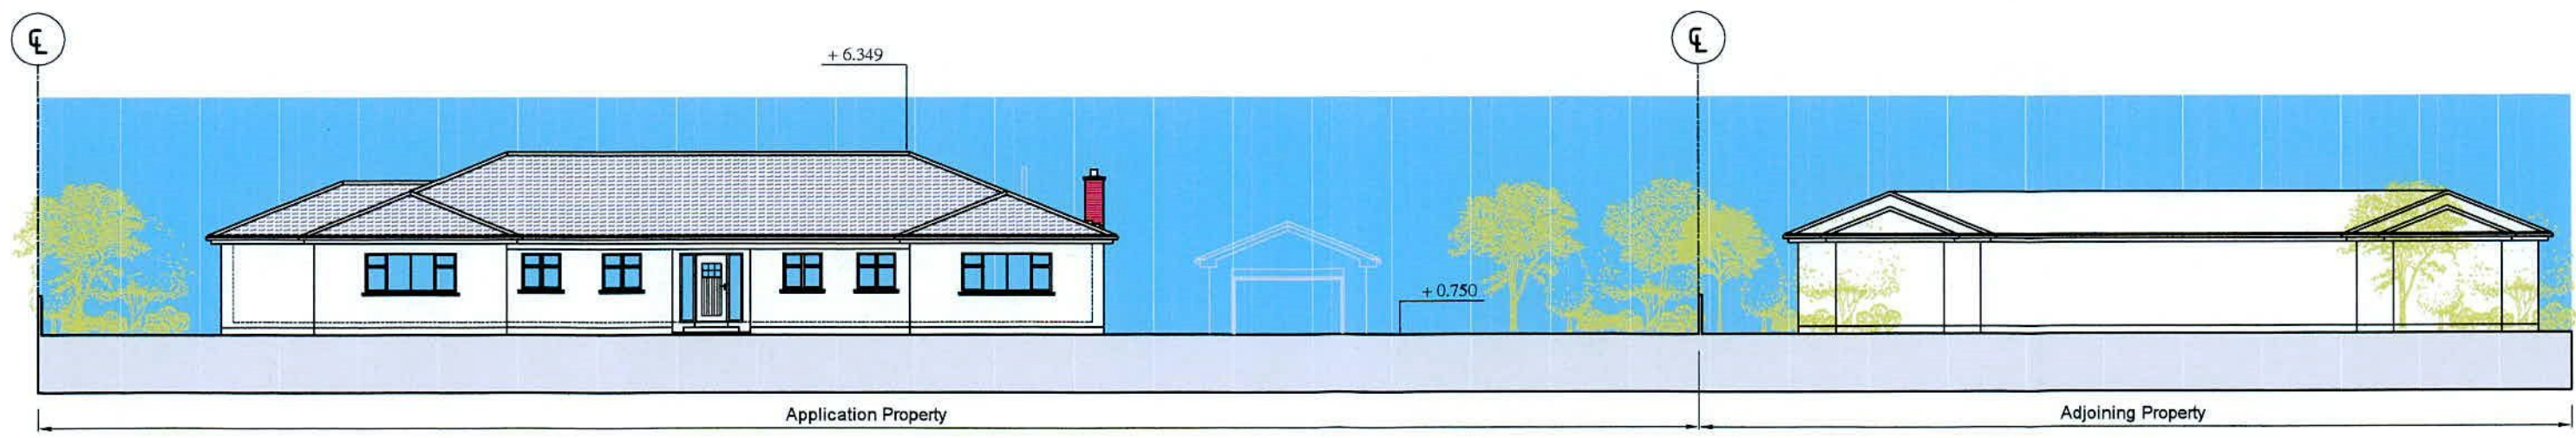

Contextual Elevation -- Proposed

Scale: 1/200

Contextual Elevation -- Existing

Scale: 1/200

Revision	Date	Description
A	07.07.22	Further Information

NOTE: THIS DRAWING IS THE COPYRIGHT OF DONAL McNALLY ARCHITECTS  
 ALL DIMENSIONS TO BE CHECKED ON SITE  
 ANY DISCREPANCIES TO BE REFERRED BACK TO THE ARCHITECTS

Planning Application Drawing

Job Title:	Farmvale, Kill, Co. Dublin	Drawn:	DMN
Drawing Title:	Existing & Proposed Contextual Elevation	May 2022	Scale: 1:200
Drawing No:	22.11 / PI / 011	Rev:	A

**DONAL McNALLY ARCHITECTS**  
 6 White Swan Business Centre,  
 SCR, Dublin 8  
 Tel: 01-81-0818  
 email: info@donalmcnallyarchitects.com