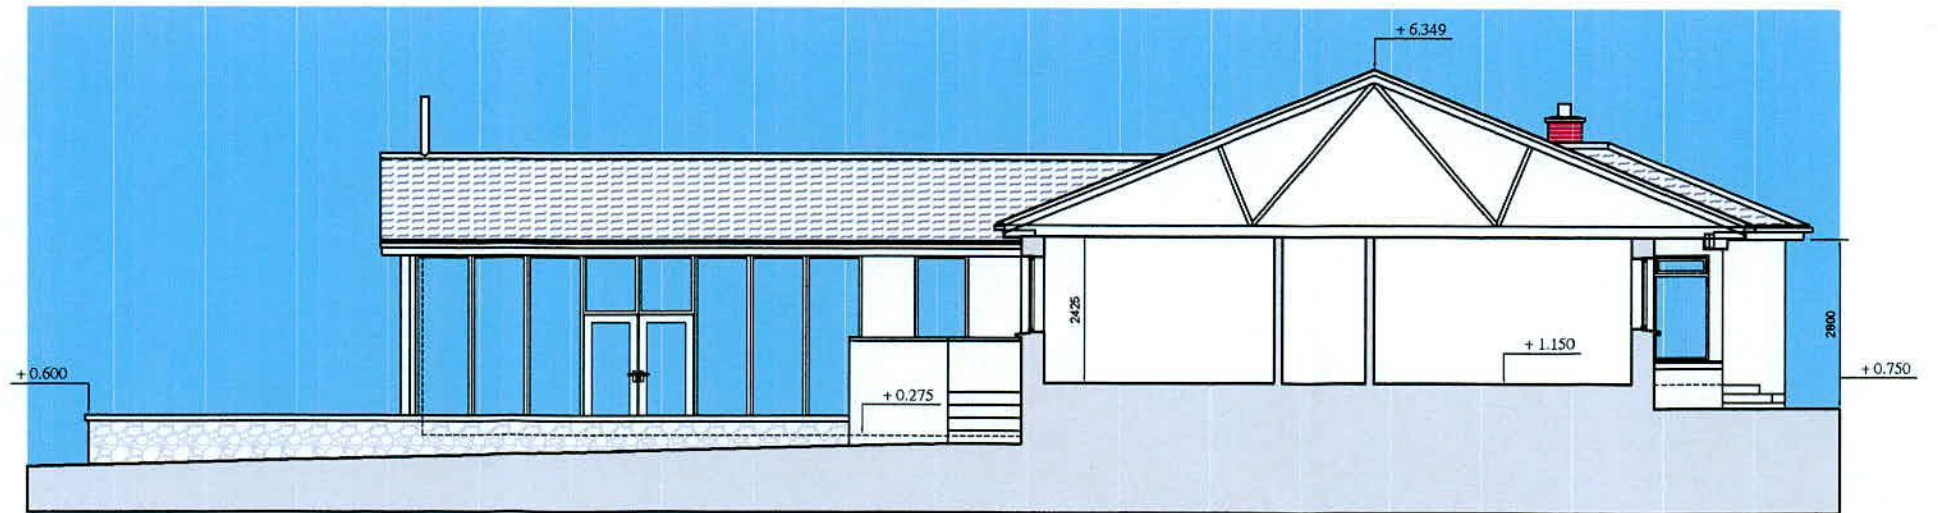

Section AA --
Proposed
Scale: 1/125

Section AA --
Existing
Scale: 1/125

Planning Application Drawing

Job Title:	Farmvale, Kill, Co. Dublin	Drawn:	DMN	DONAL McNALLY ARCHITECTS 6 White Swan Business Centre, SCR, Dublin 8 Tel: 058-061 0818 email: info@donalmcnallyarchitects.com	
Drawing Title:	Existing & Proposed Section AA	May 2022	Scale:		1:125
Drawing No:	22.11 / PI / 010	Rev:	A		

NOTE: THIS DRAWING IS THE COPYRIGHT OF DONAL McNALLY ARCHITECTS
ALL DIMENSIONS TO BE CHECKED ON SITE
ANY DISCREPANCIES TO BE REFERRED BACK TO THE ARCHITECTS

Revision	Date	Description
A	07.07.22	Further Information