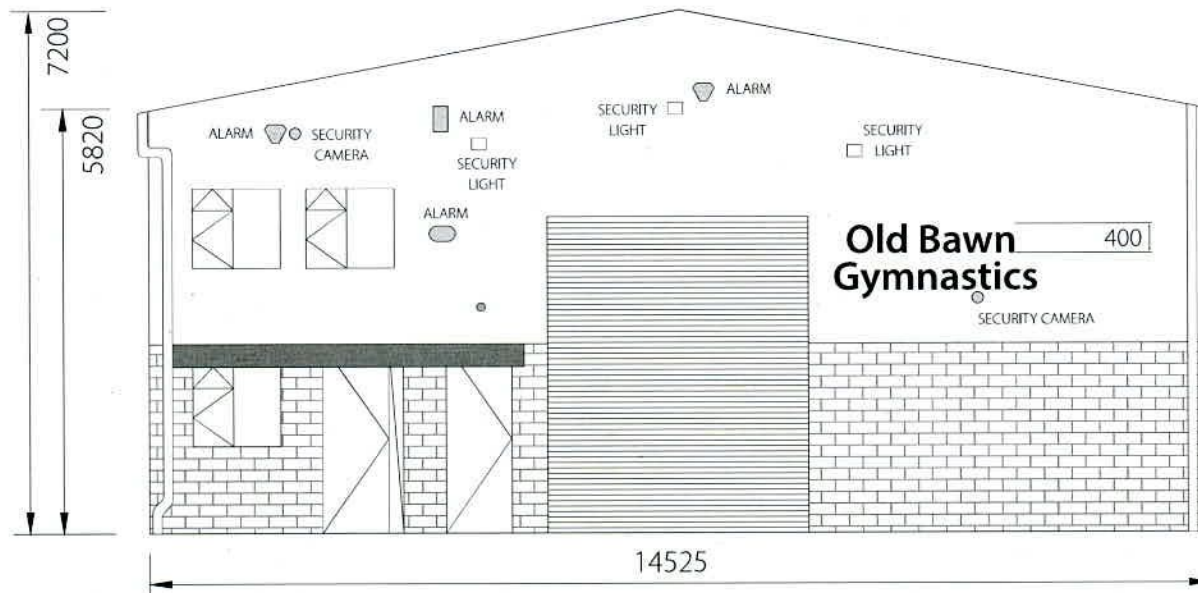

EXISTING FRONT ELEVATION

PROPOSED FRONT ELEVATION

 Old Bawn Gymnastics	Old Bawn Gymnastics Gymnastics Facility Unit 70, Cookstown Estate Road
	Existing Signage Elevations
Drawing No.: OBG U70-C.E.Rd 003a-AI	
Scale: 1:100	
Drawn by: D. Ó Dubhshláine	
Date: July 2022	

Signage: letter height = 400mm

 Old Bawn Gymnastics	Old Bawn Gymnastics Gymnastics Facility Unit 70, Cookstown Estate Road
	Proposed Signage Elevations
Drawing No.: OBG U70-C.E.Rd 003b-AI	
Scale: 1:100	
Drawn by: D. Ó Dubhshláine	
Date: July 2022	