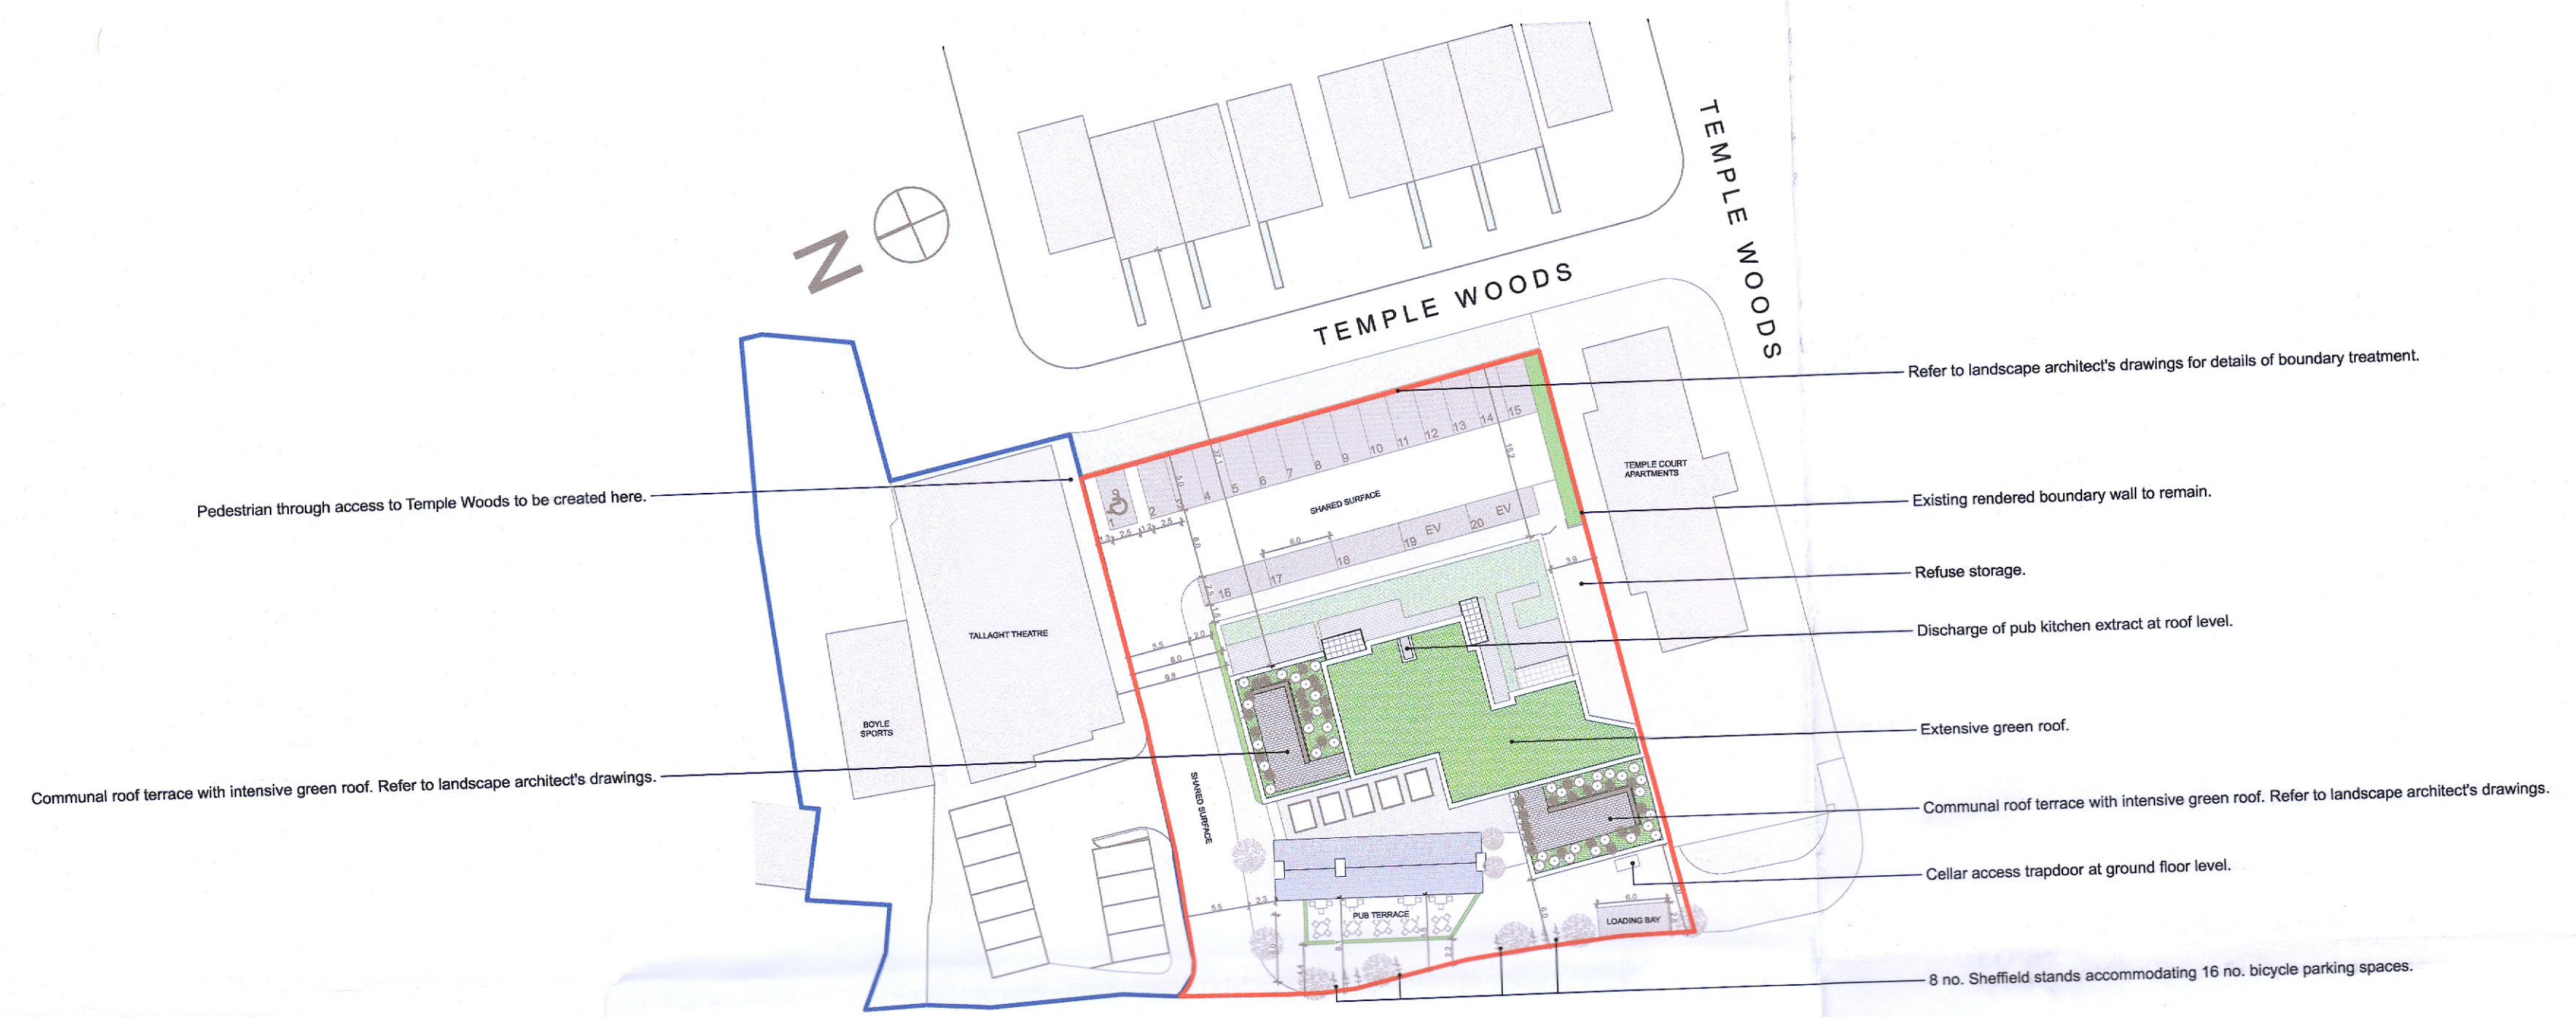

in Tallaght Theatre car park

om Greenhills Road

from Greenhills Road

y from Greenhills Road

Issue ID	Issue Date	Change ID	Comments

Legend	
	Land in applicant's interest.
	Site outline.

Schedule of Areas:	
Site area	0.204 hectares.
Car parking	20 no. spaces total.
Bicycle parking	16 no. external bicycle parking spaces (Sheffield stands). 26 no. internal bicycle parking spaces. 42 no. spaces total.
Apartments	5 no. 1-bedroom apartments. 6 no. 2-bedroom apartments. 11 no. apartments total.

1:500 Proposed Site Plan

1:200 Proposed West Contiguous Elevation