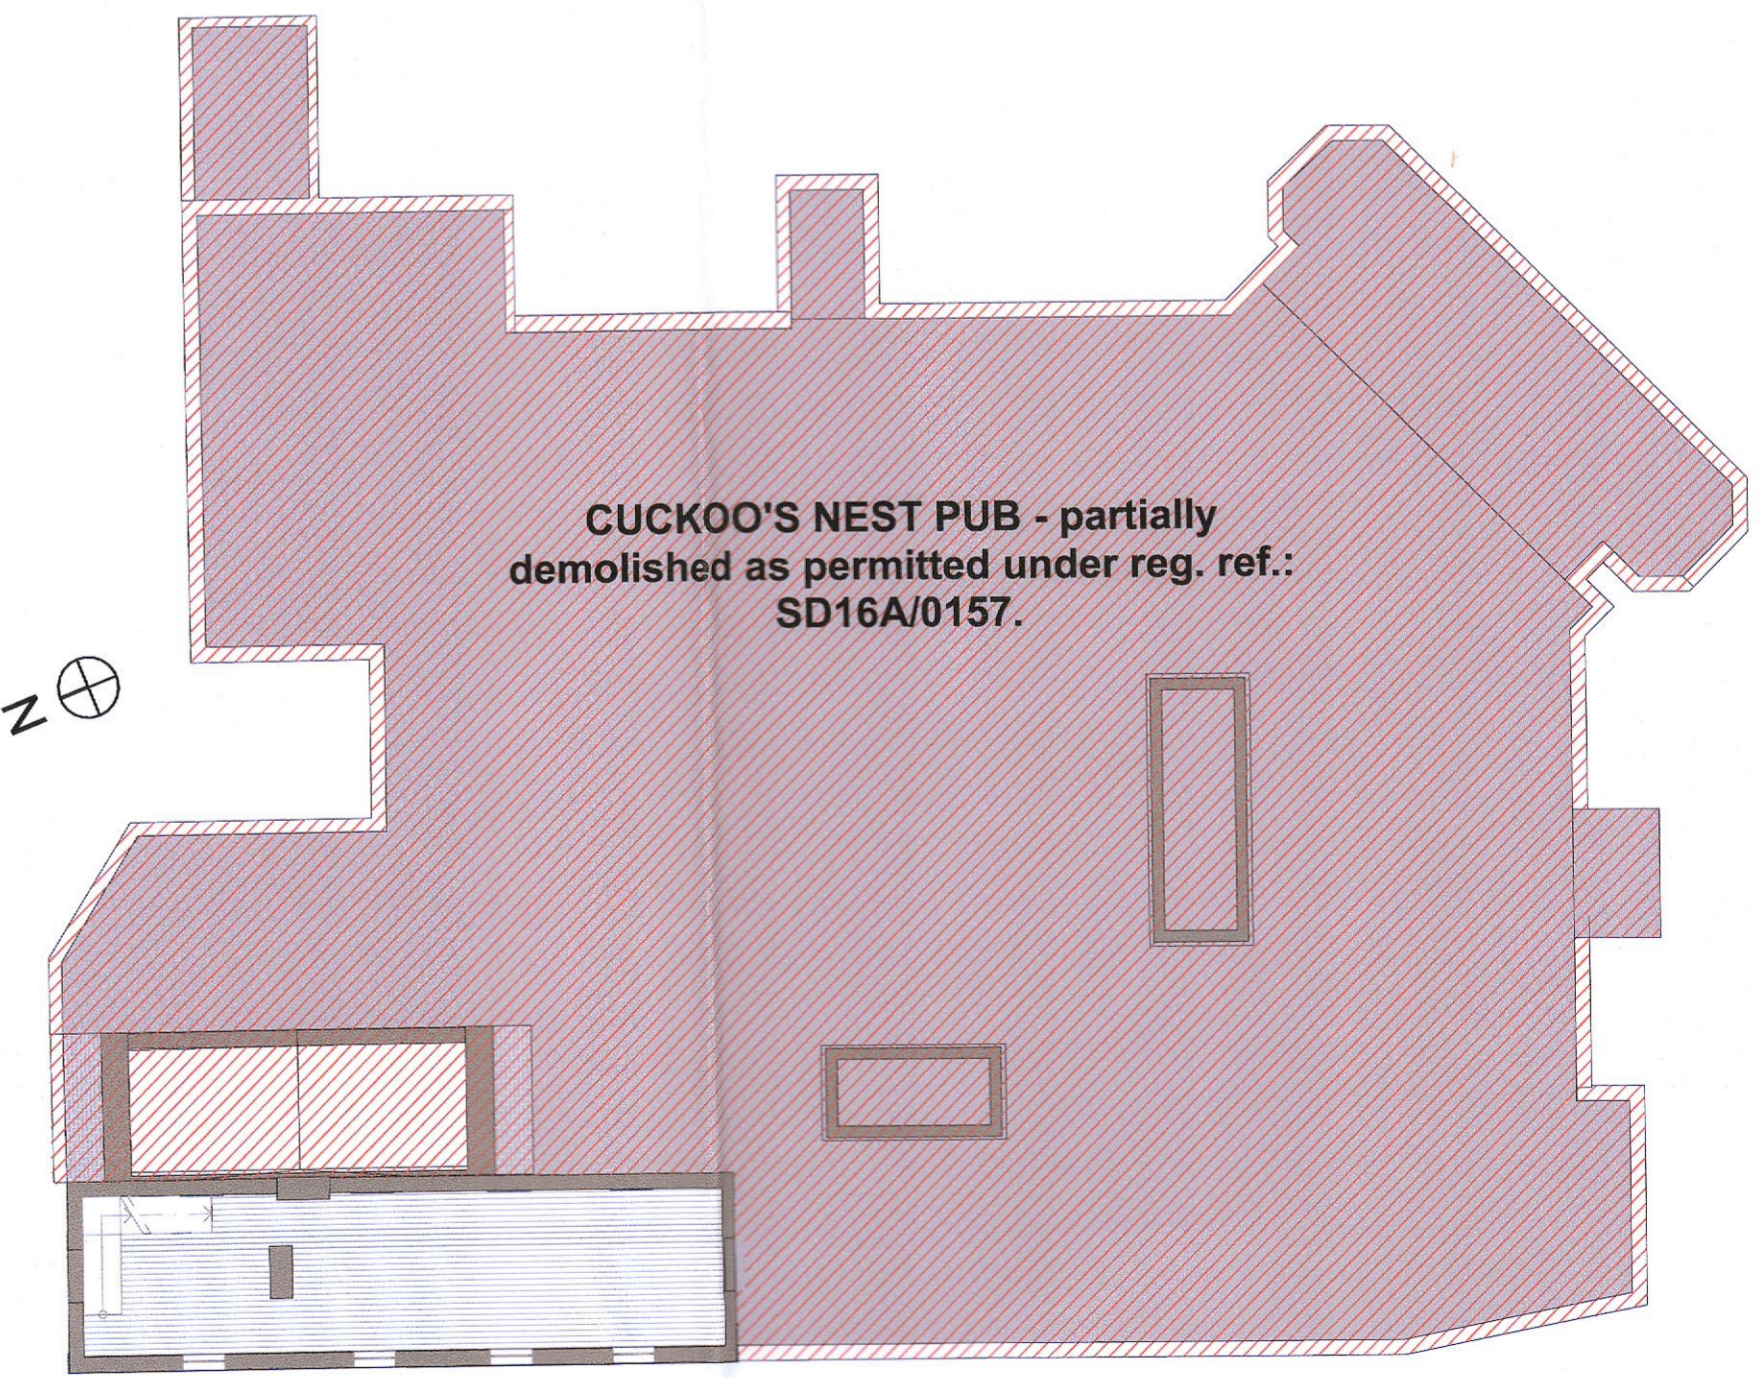

1:200 Existing First Floor Plan

Rev	Description	Change By	Comments

Layout ID:	2110-PLA-01-	Scale:	AS SHOWN
Project:	Cuckoo's Nest Pub & Apartments, Greenhills Rd, Kilnamanagh, D24	Job No.:	
Series:		Date:	17/06/2022
Drawing Name:	Site Location Map & Existing Building Survey	Status: