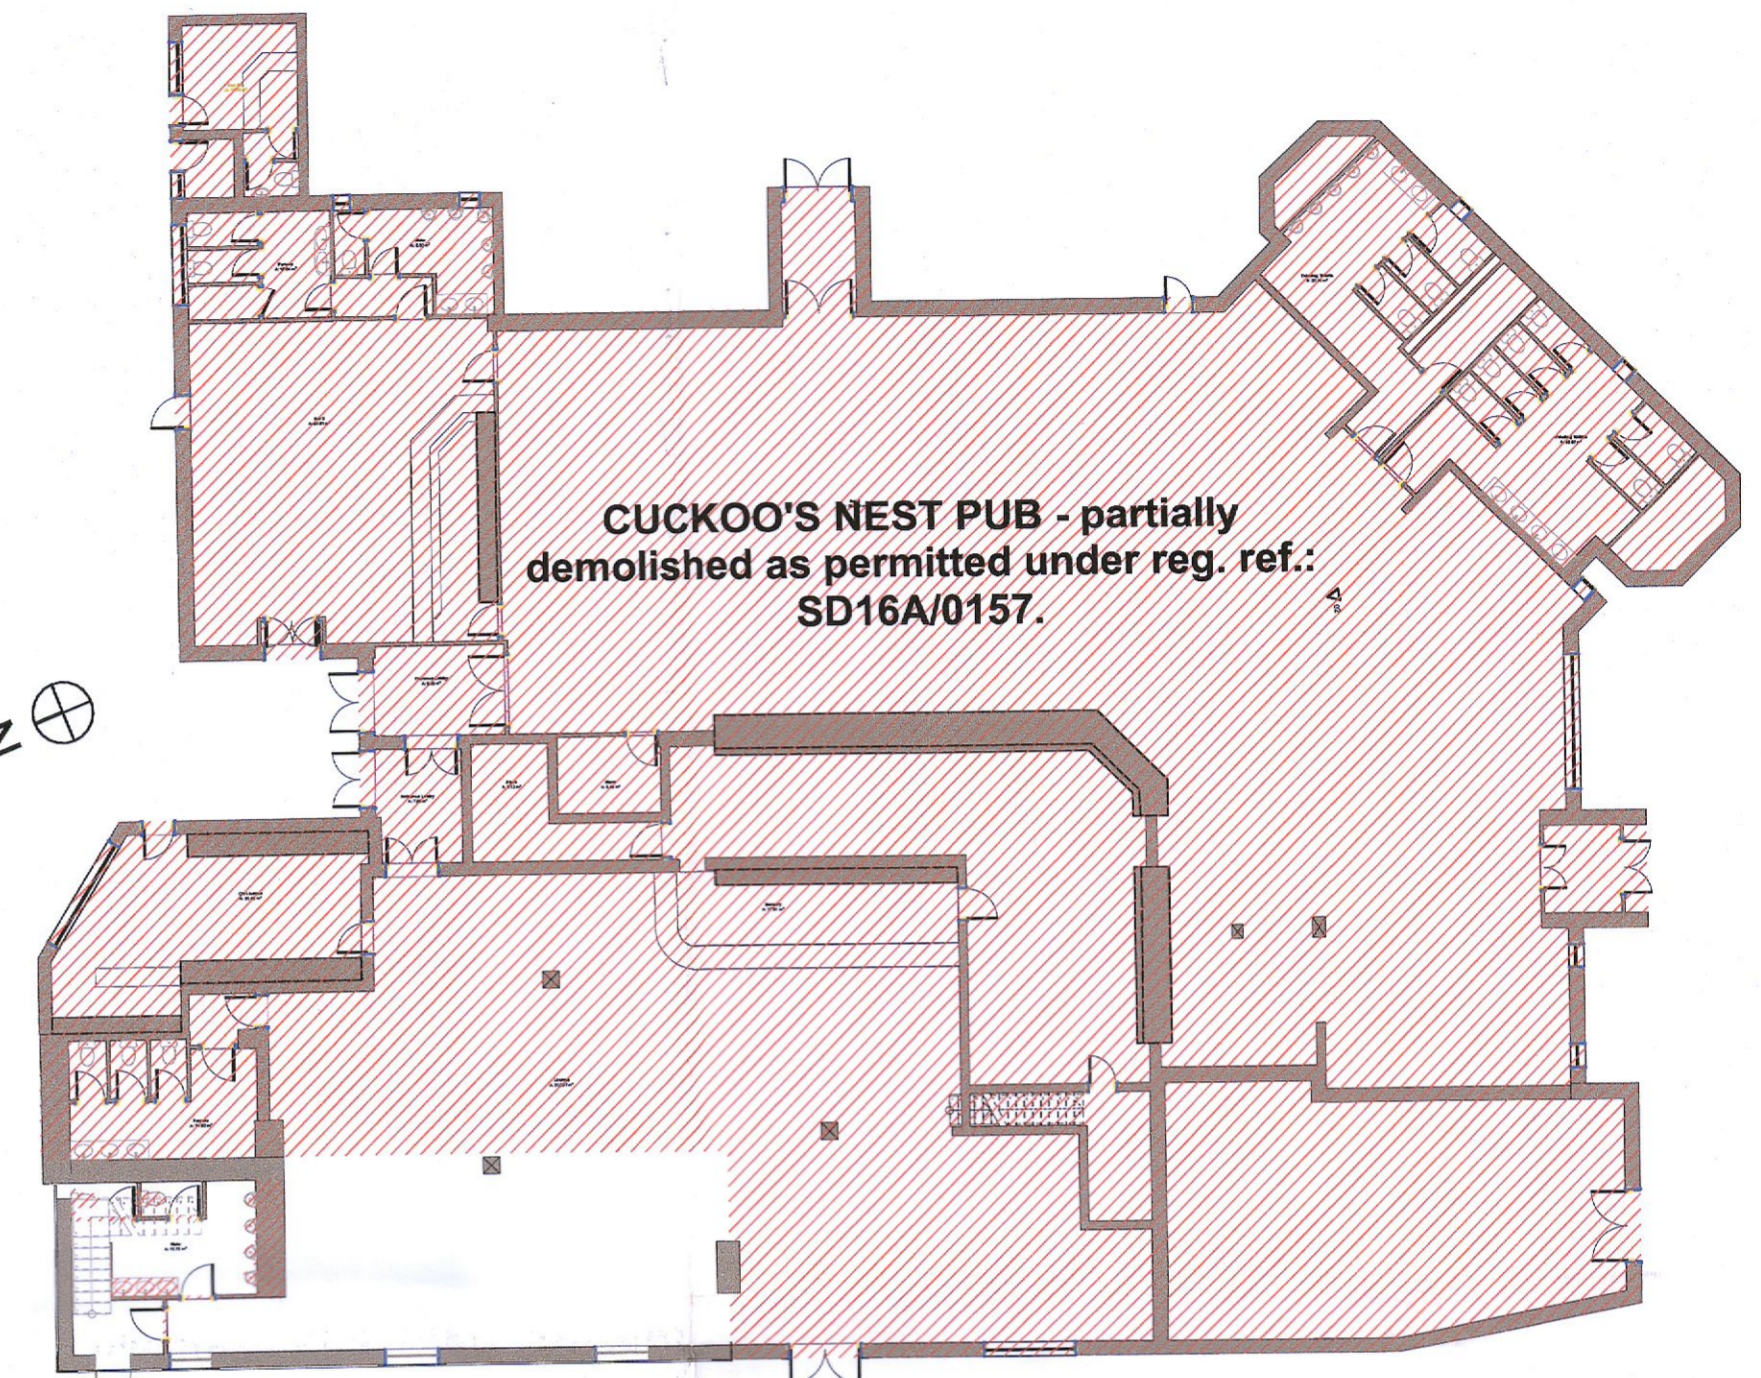

1:200 Existing Ground Floor Plan