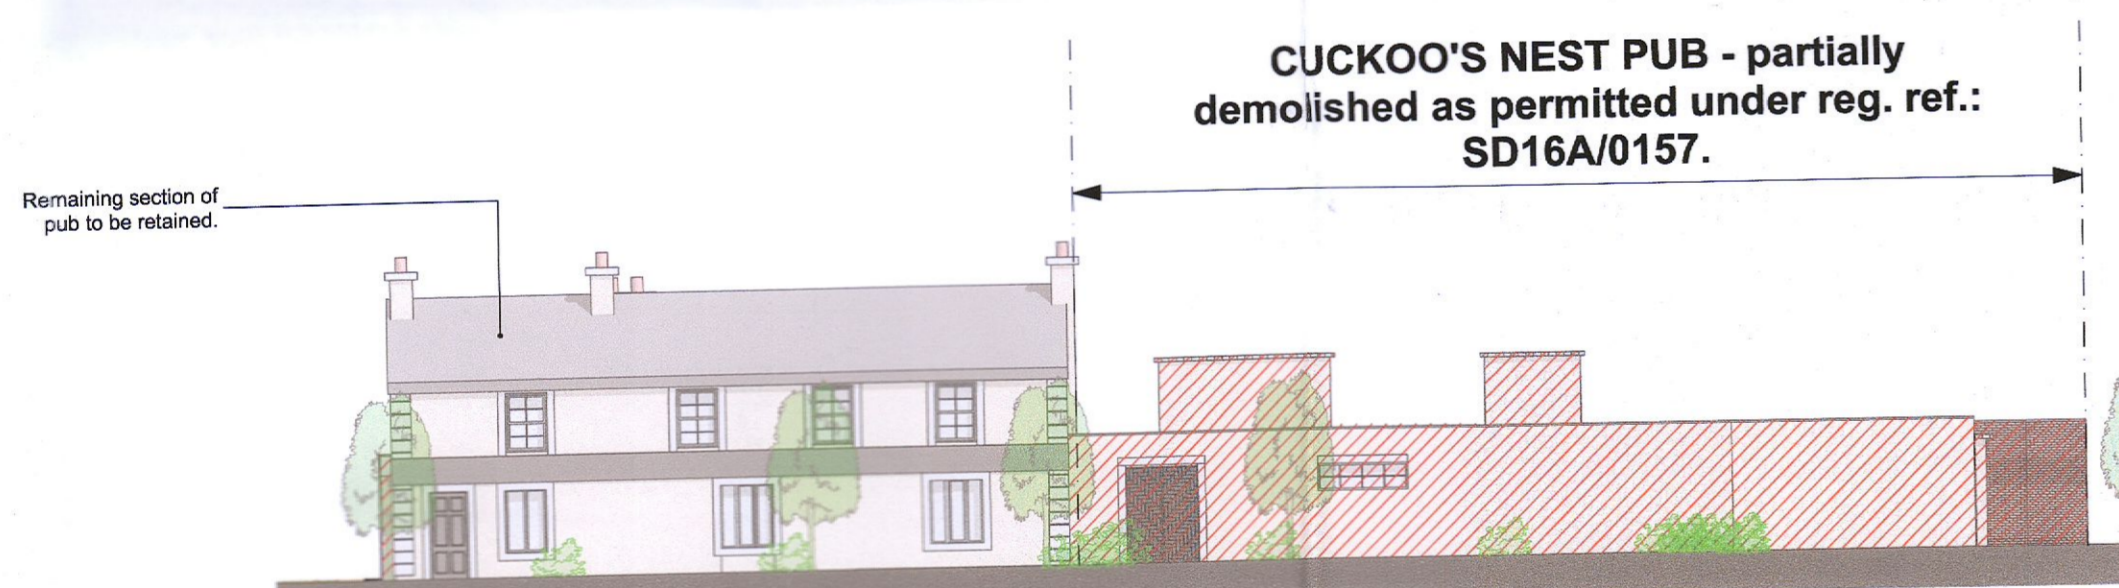

1:200 Existing West Elevation